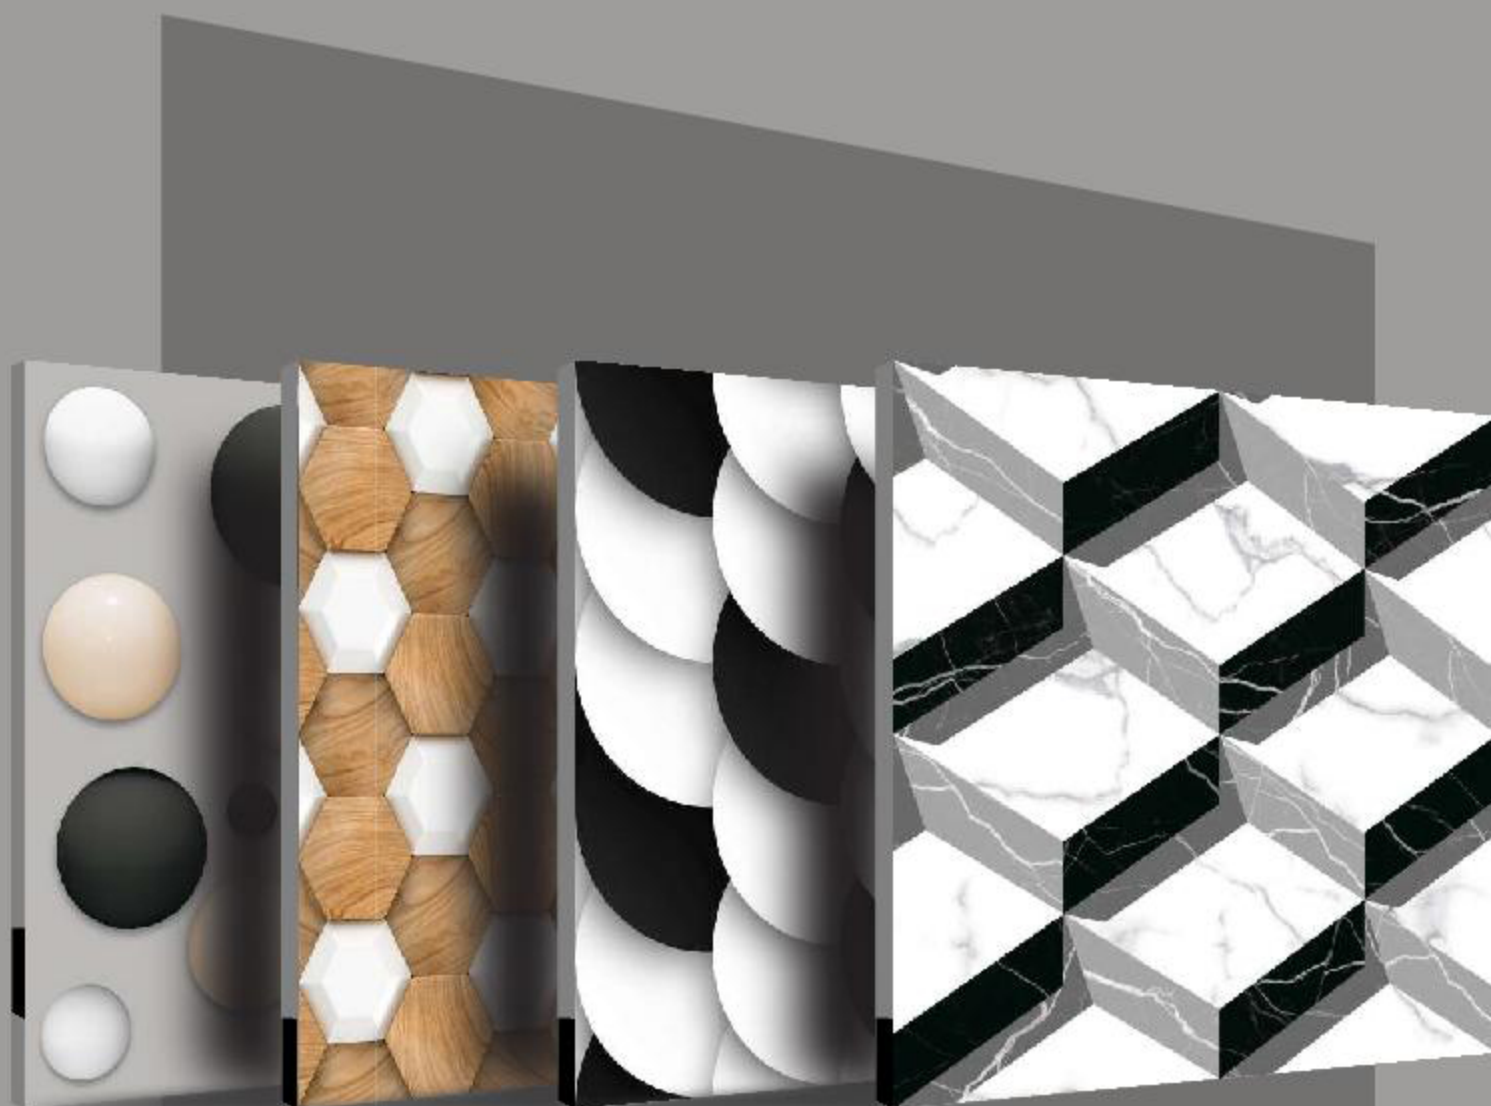

3D
SERIES

Size

600x600mm

MATT FINISH

- ⊖ Welcome to the fascinating world of 3D Series Tiles, where design and innovation come together to redefine your perception of space.
- ⊖ These tiles transcend the boundaries of traditional flat surfaces, introducing a whole new dimension of depth and texture to your interiors. With their captivating visual effects, the 3D Series Tiles add drama, intrigue, and a touch of modern artistry to any room.