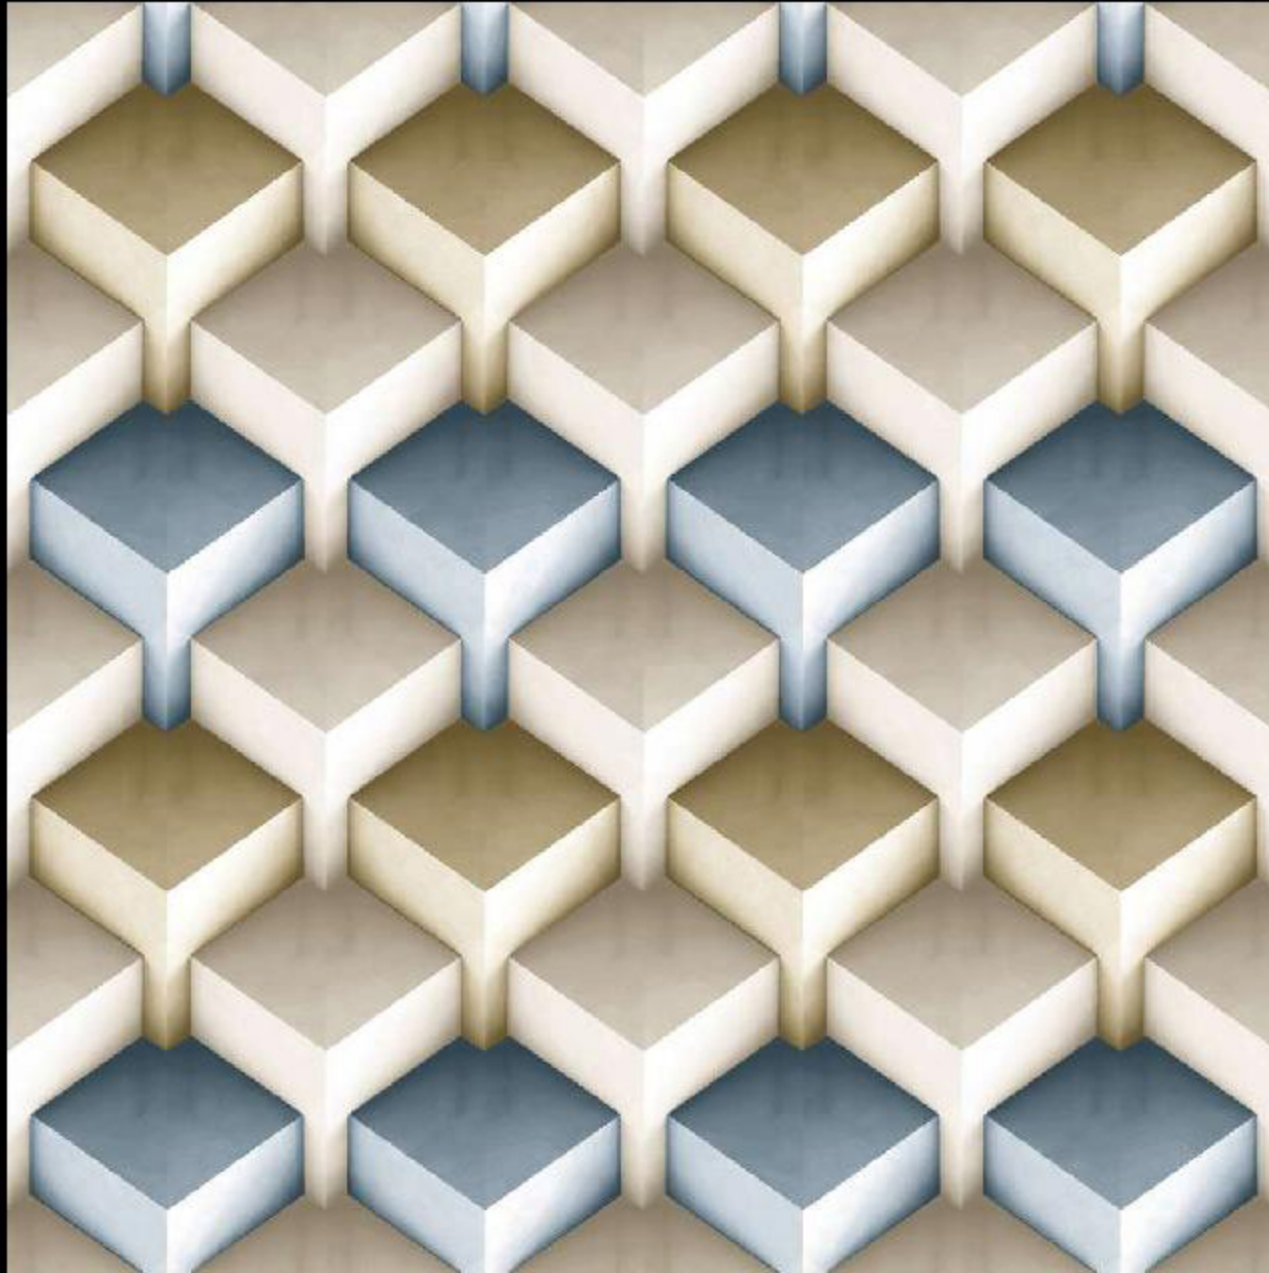

3D
SERIES

| DESIGN -4034

| FINISH - MATT

600X
600MM