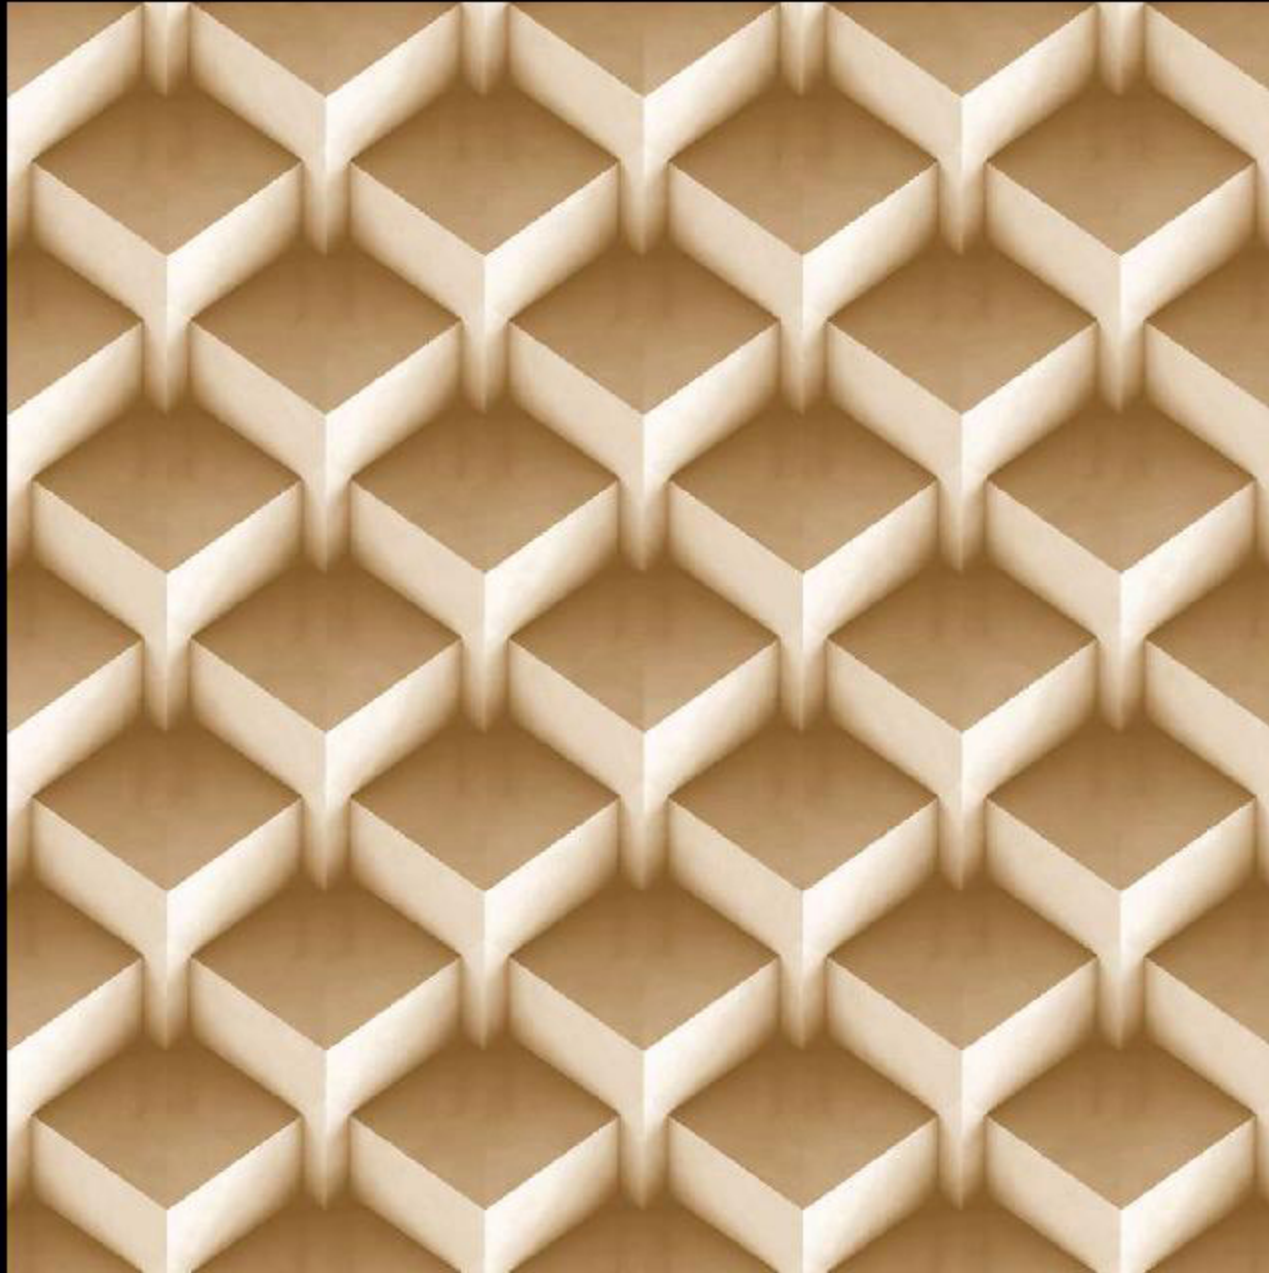

3D
SERIES

| DESIGN -4033

| FINISH - MATT

600X
600MM