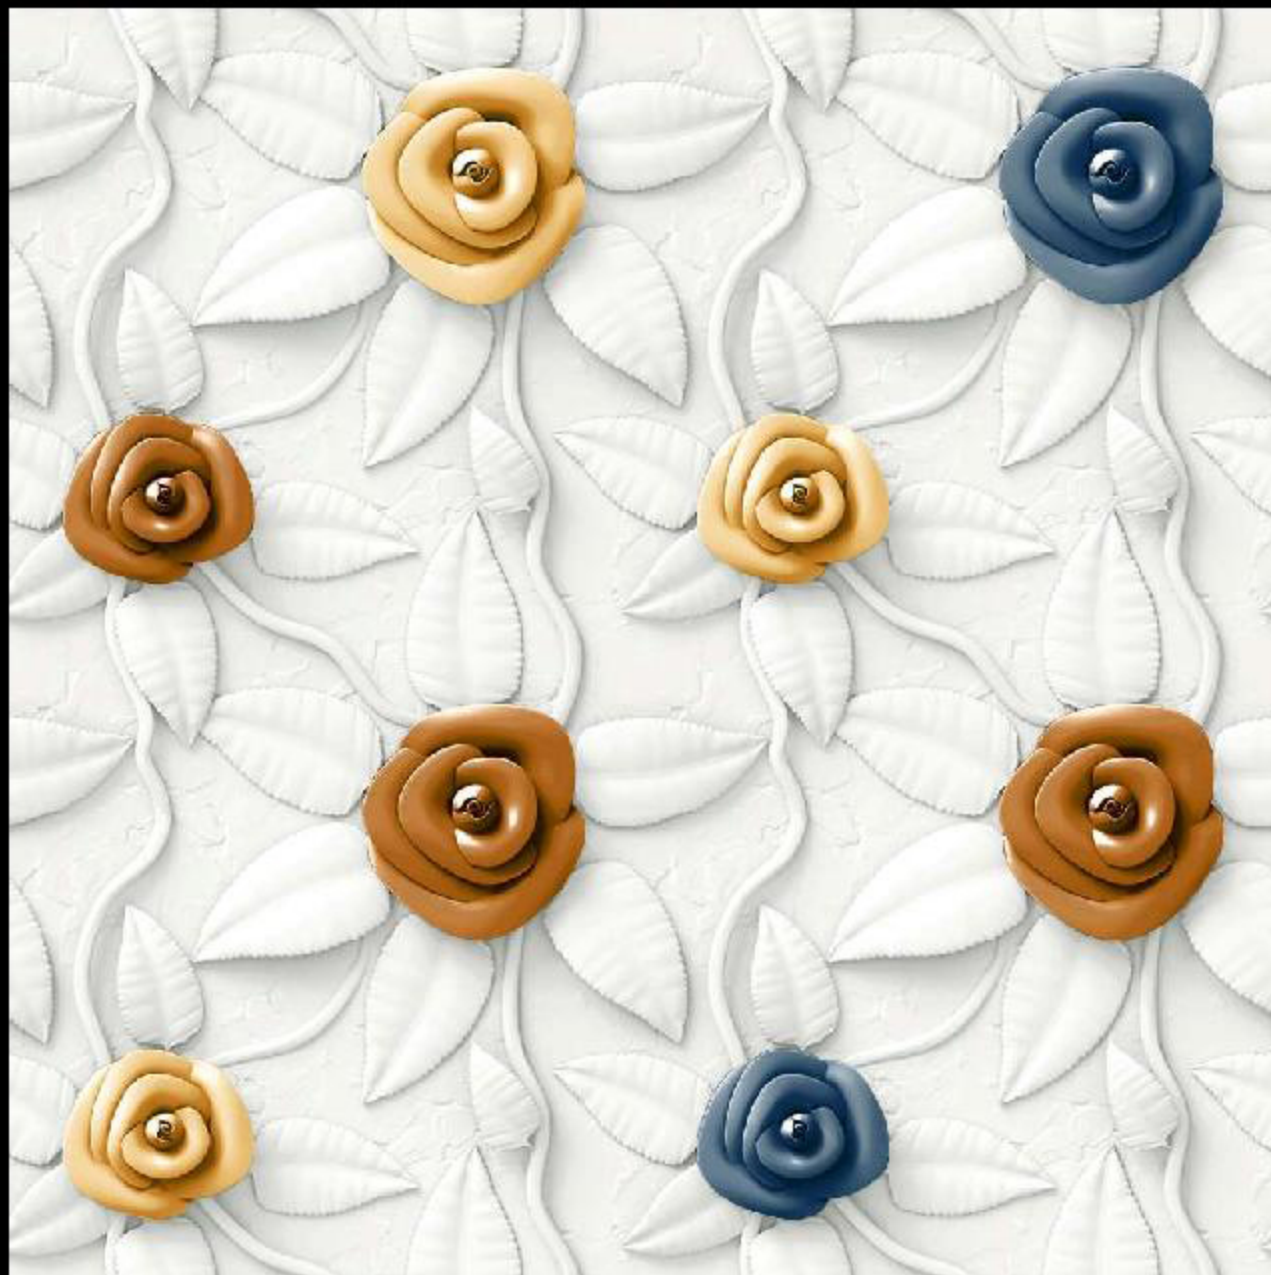

3D
SERIES

XTO
INTERNATIONAL

| DESIGN -4039
| FINISH - MATT

600X
600MM