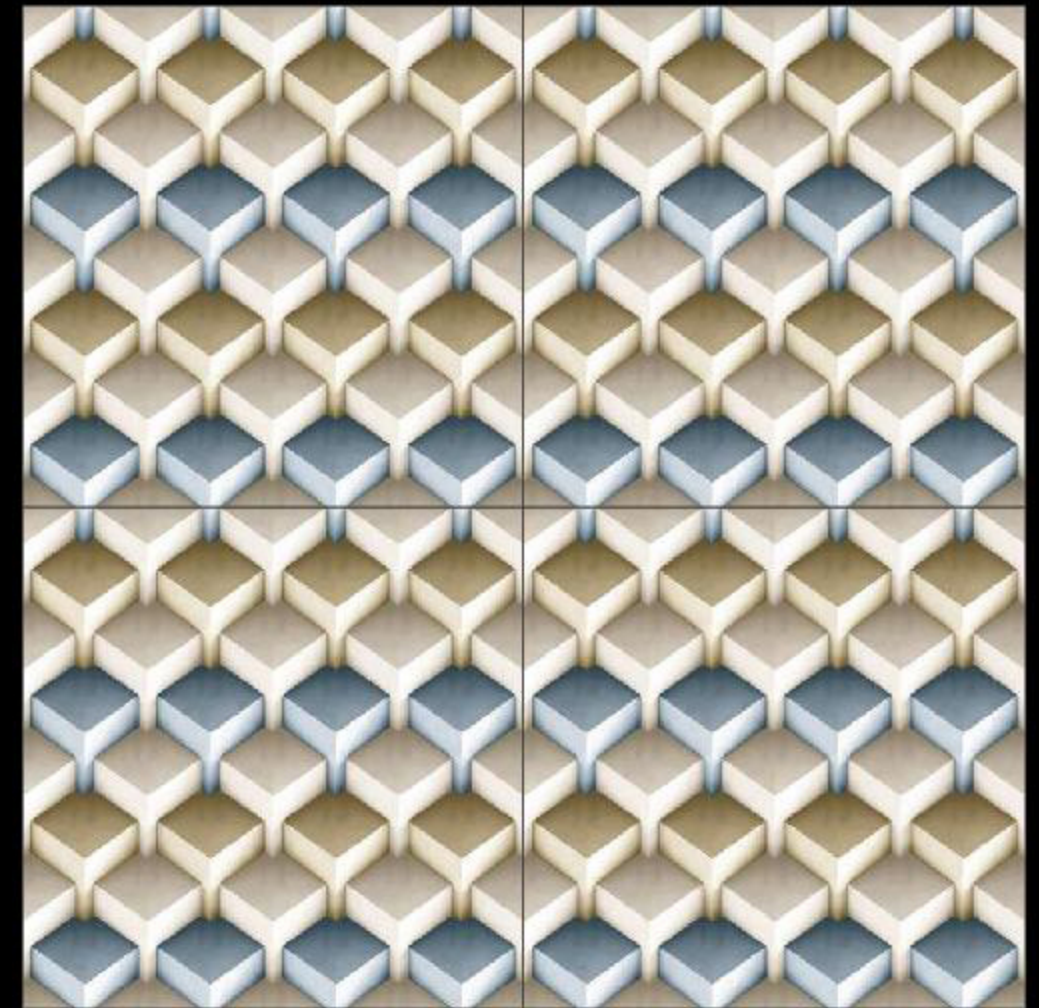

3D
SERIES

| DESIGN -4034

| FINISH - MATT

600X
600MM