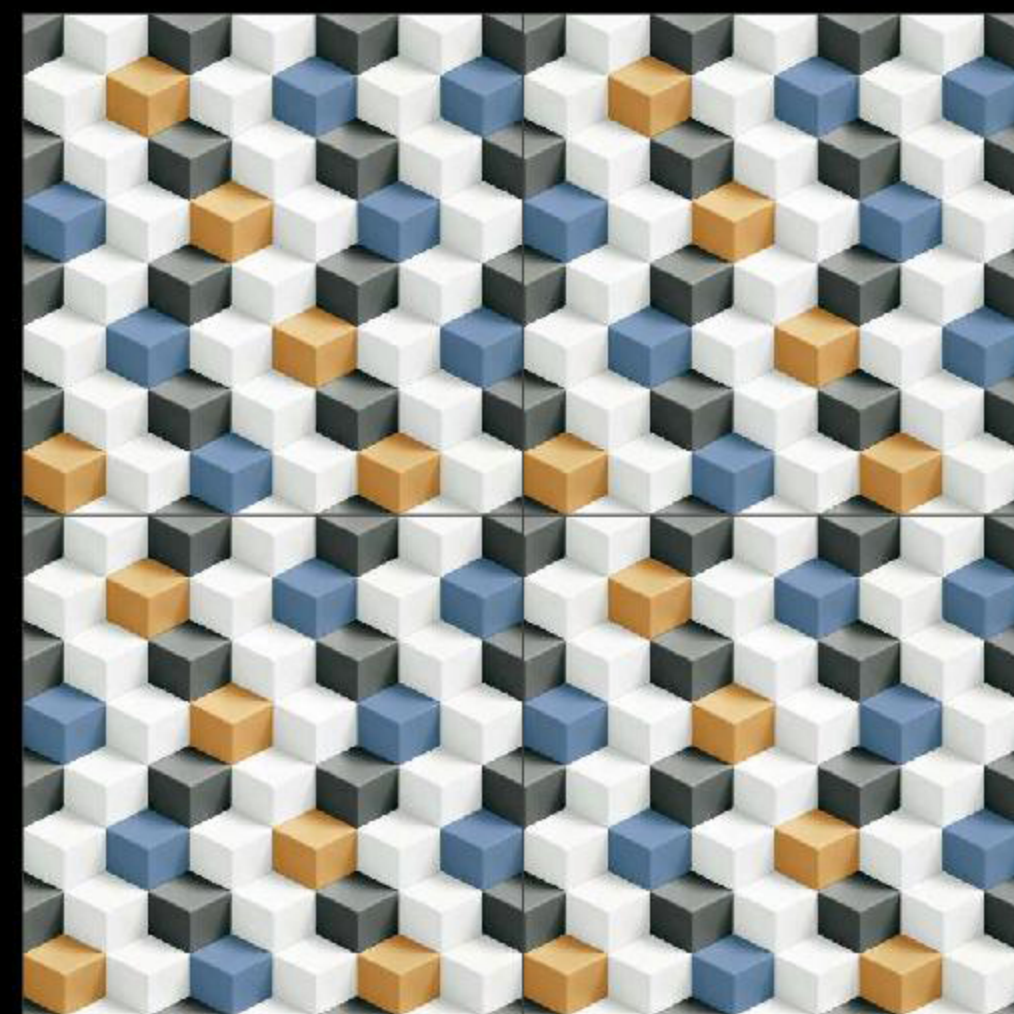

3D
SERIES

XTO
INTERNATIONAL

DESIGN -4036

FINISH - MATT

600X
600MM