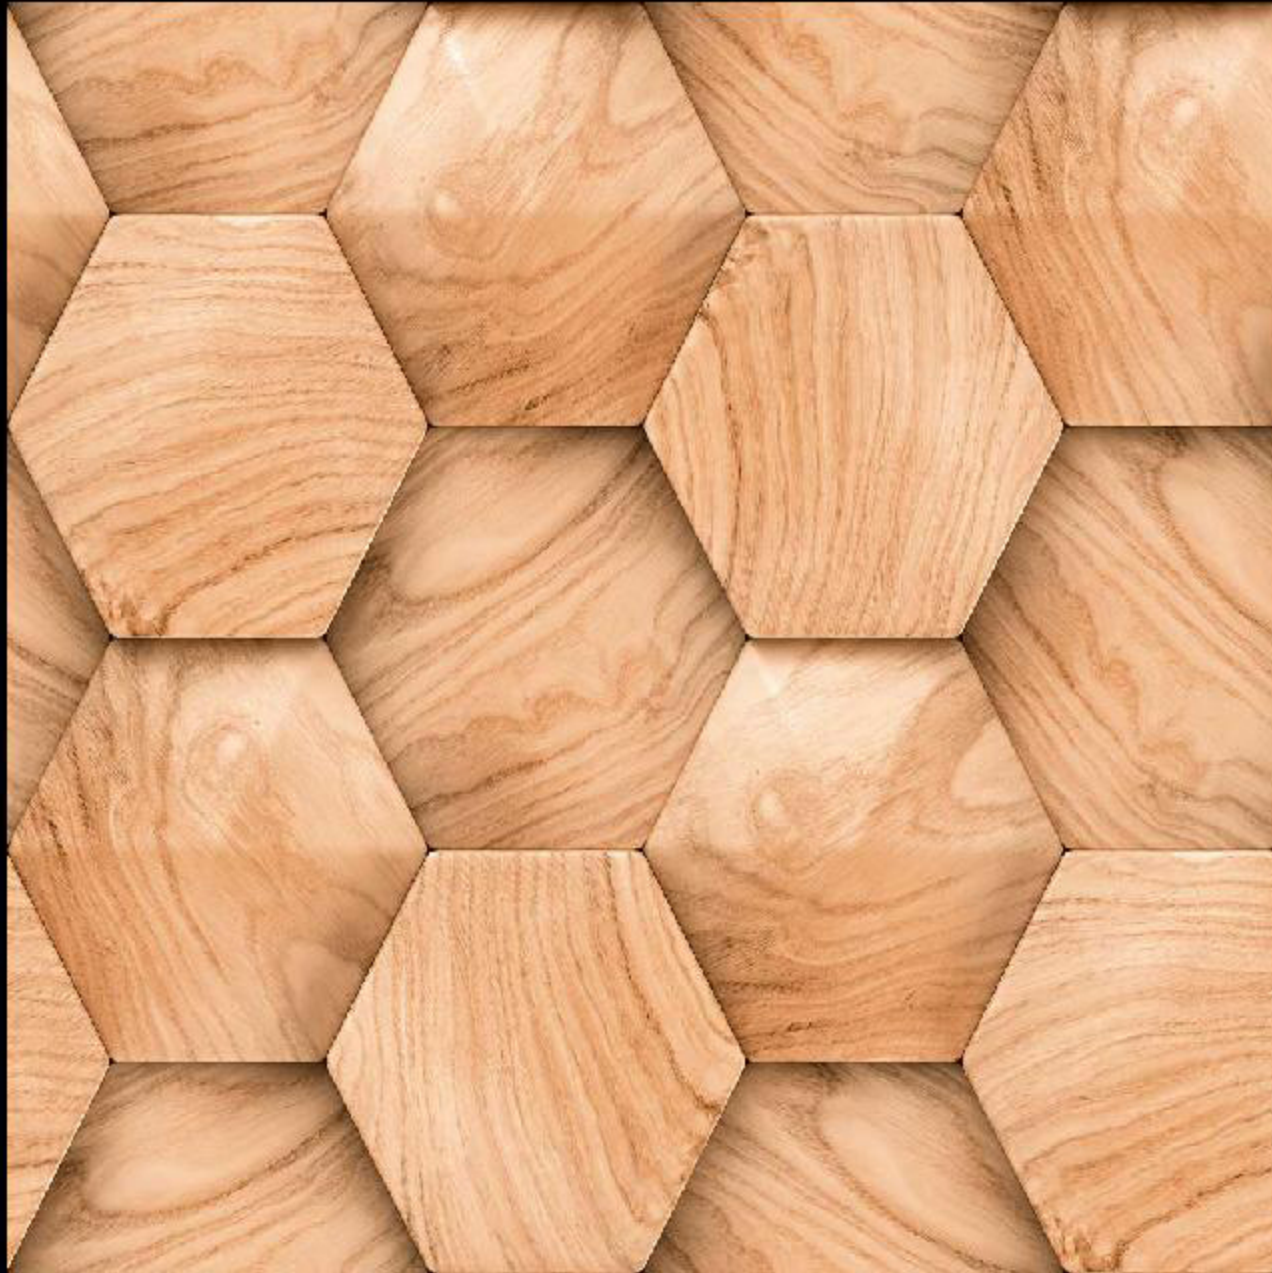

3D
SERIES

| DESIGN -4044

| FINISH - MATT

600X
600MM