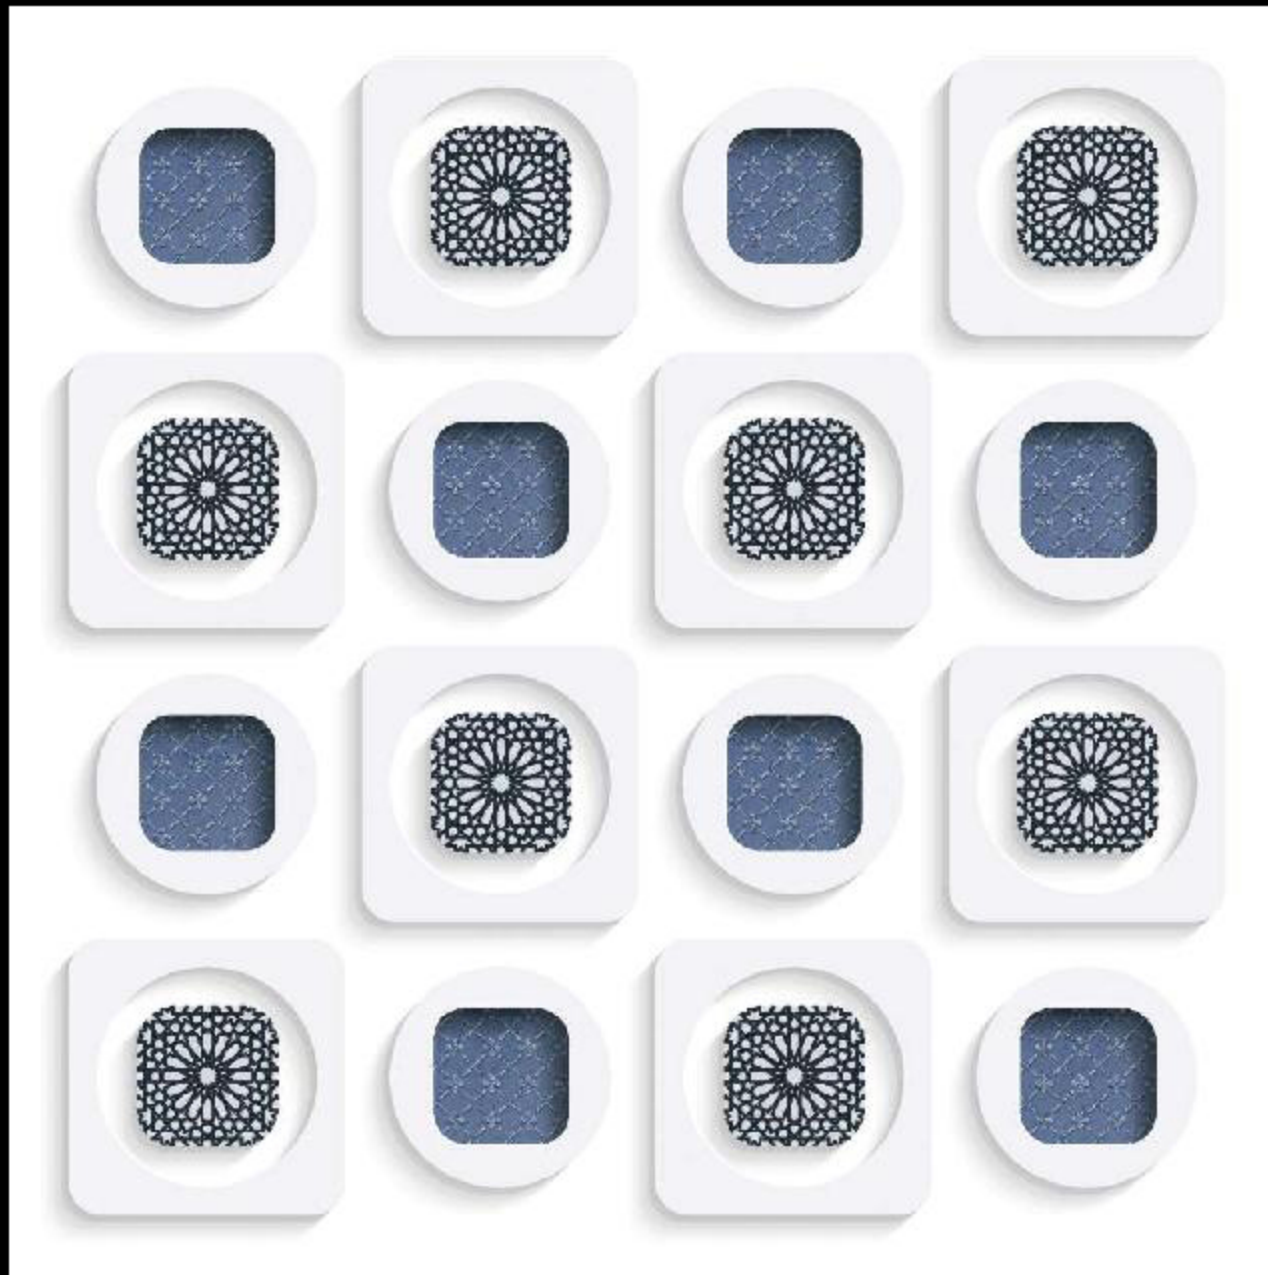

| DESIGN -4044

| FINISH - MATT

600X
600MM

3D
SERIES

| DESIGN -4045
| FINISH - MATT

600X
600MM

3D
SERIES

| DESIGN -4046
| FINISH - MATT