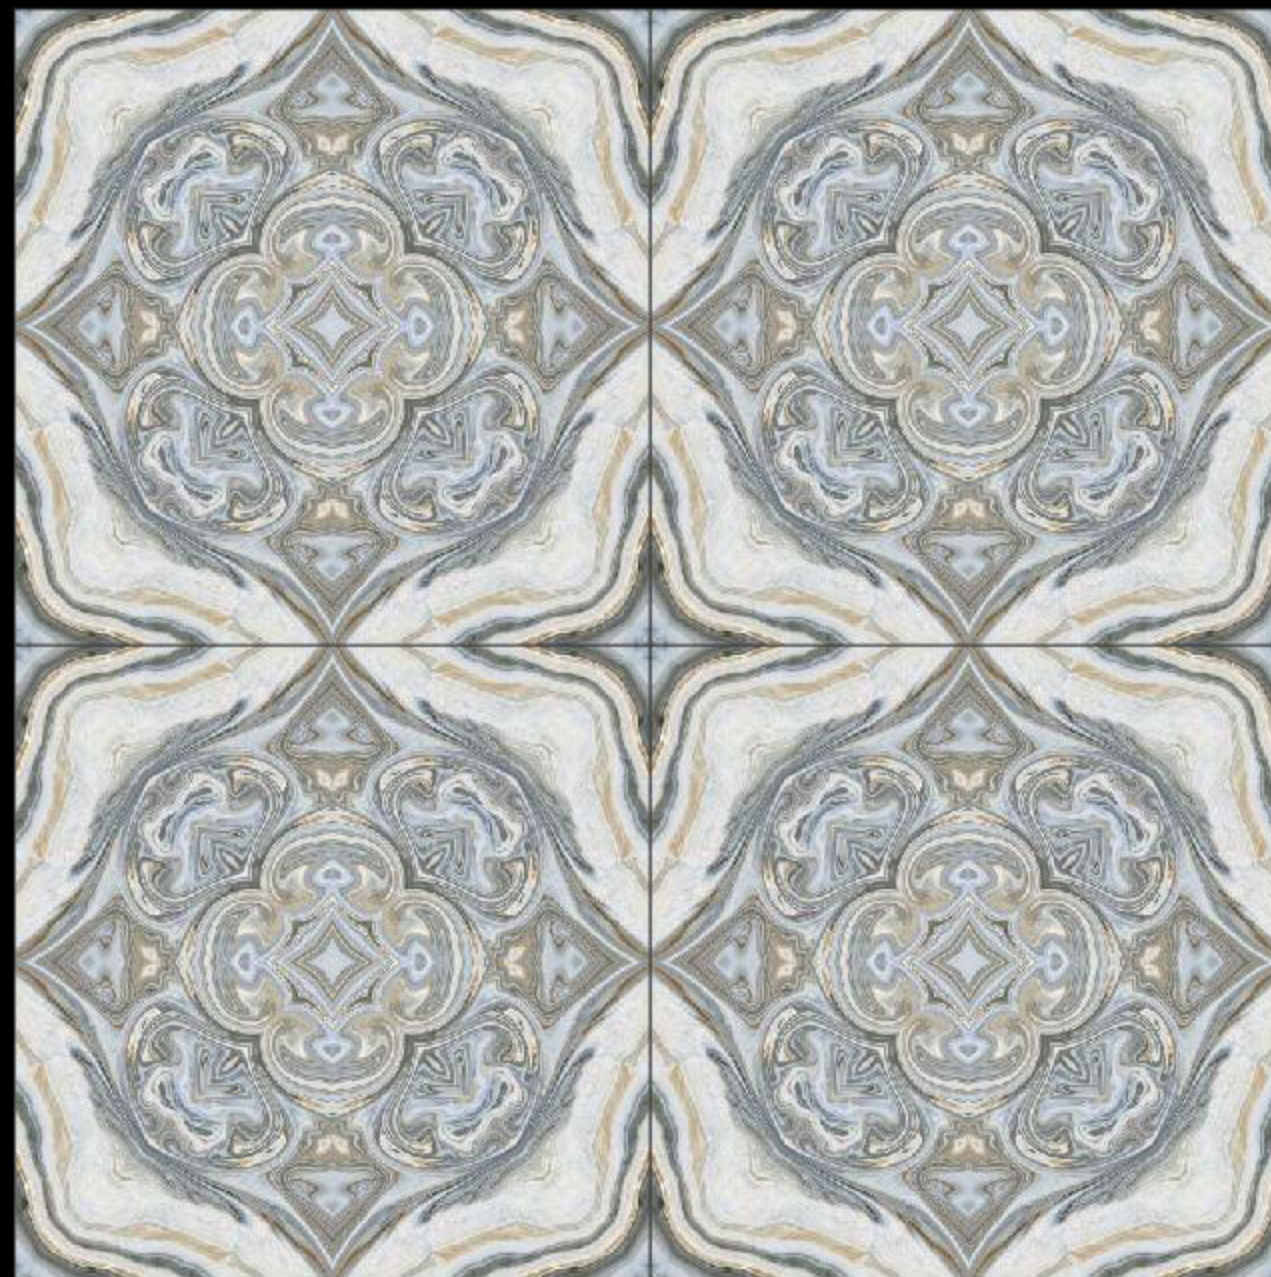

Design - **3023**

Finish - MATT

600X
600MM