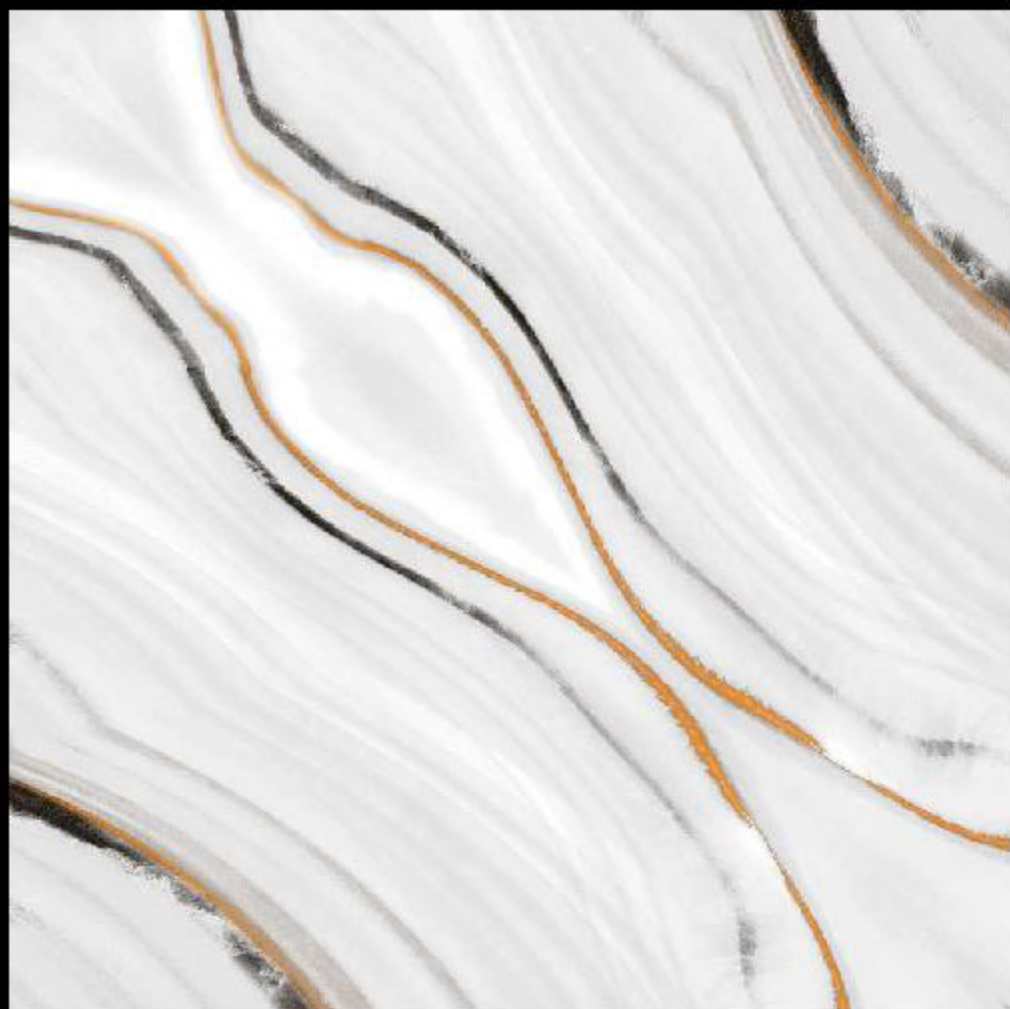

Design - **3004**

Finish - MATT

600X
600MM