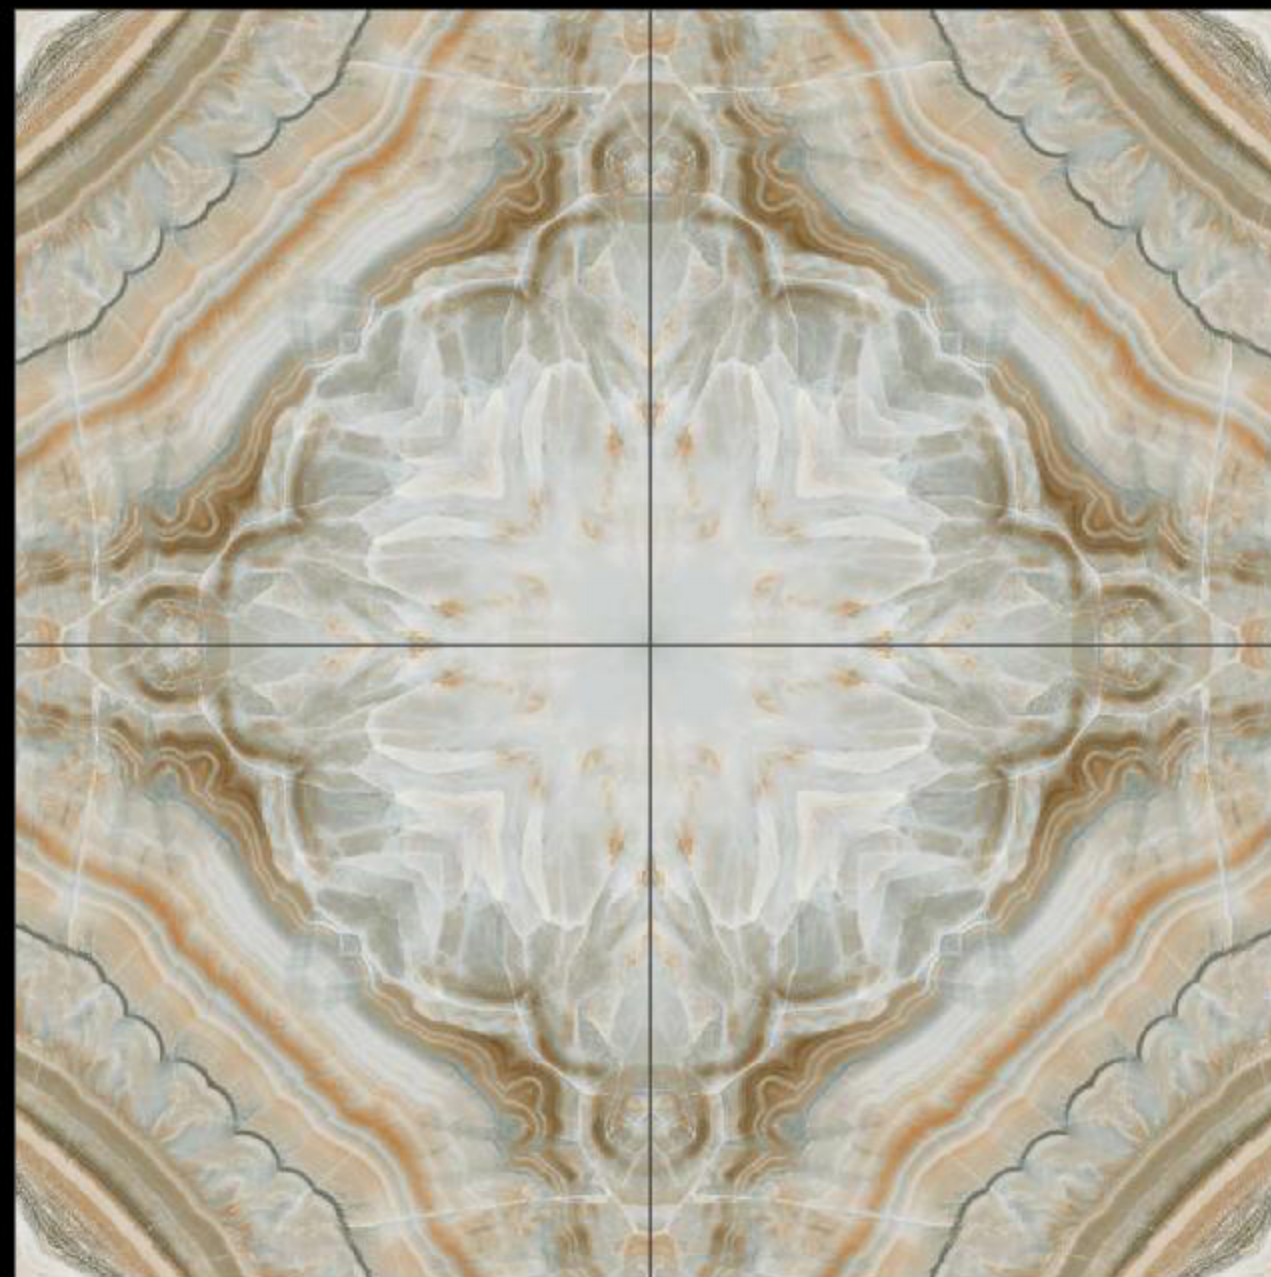

Finish - MATT

600X
600MM

Design - 302

Finish - MATT

600X
600MM

Design - 30**22**

Finish - MATT

600X
600MM