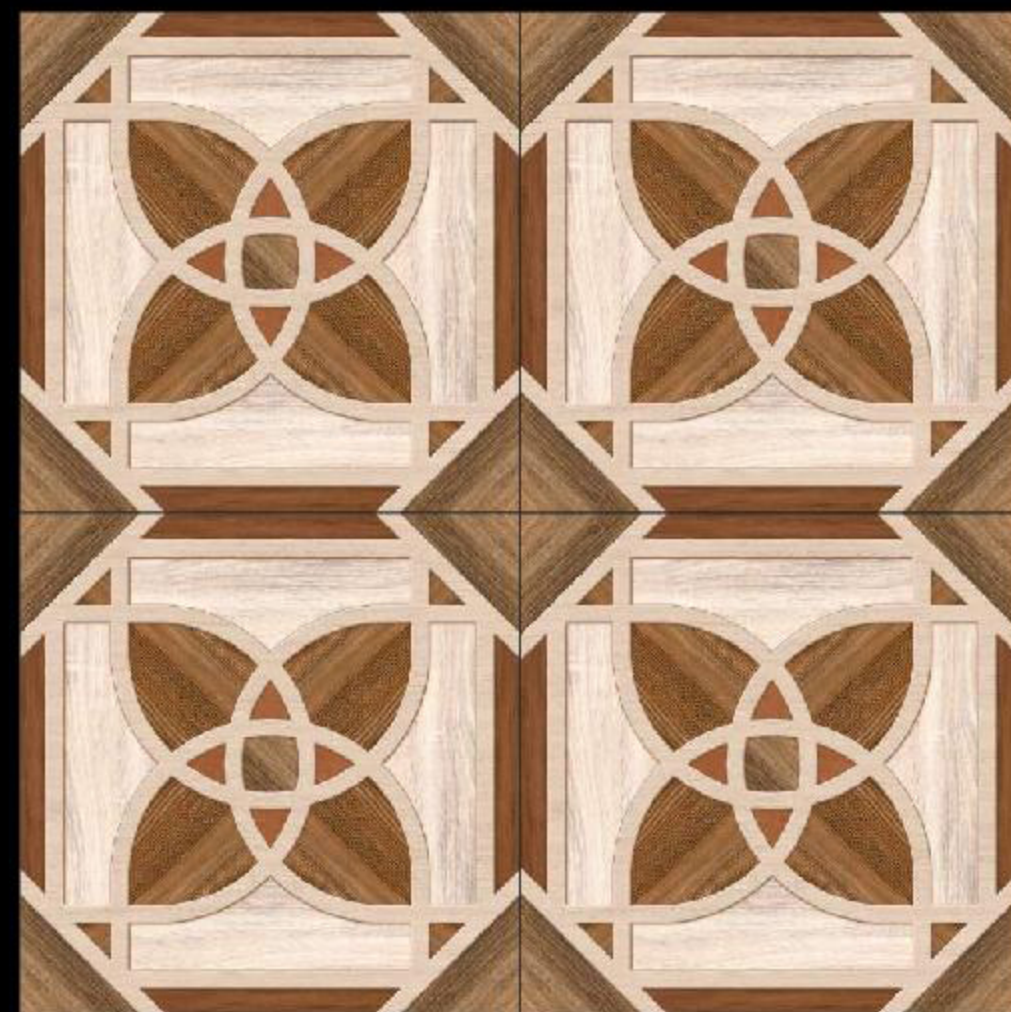

XTO
INTERNATIONAL

SG-6534

FINISH - SUGAR

600X
600MM

Sugar
Series

XTO
INTERNATIONAL

SG-6535

FINISH - SUGAR