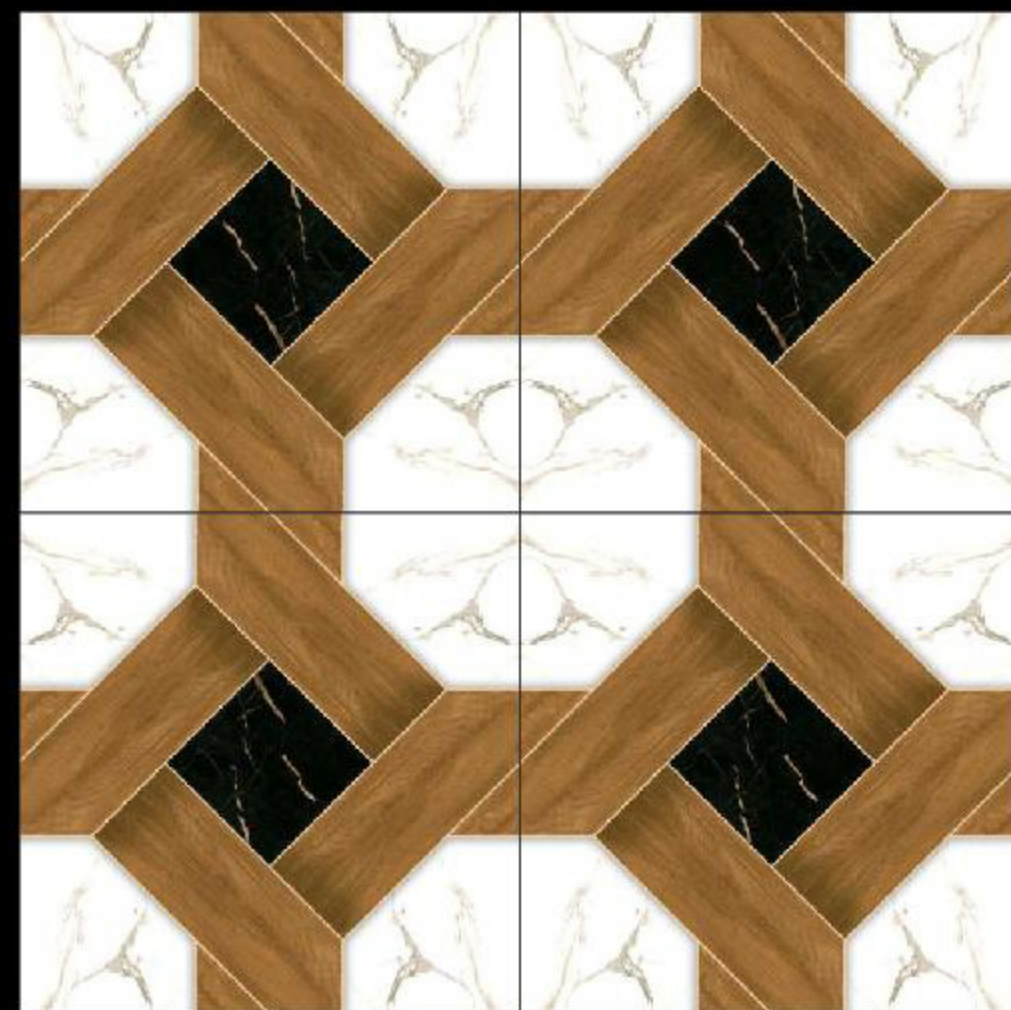

Sugar
Series

XTO
INTERNATIONAL

SG-6534

FINISH - SUGAR

600X
600MM