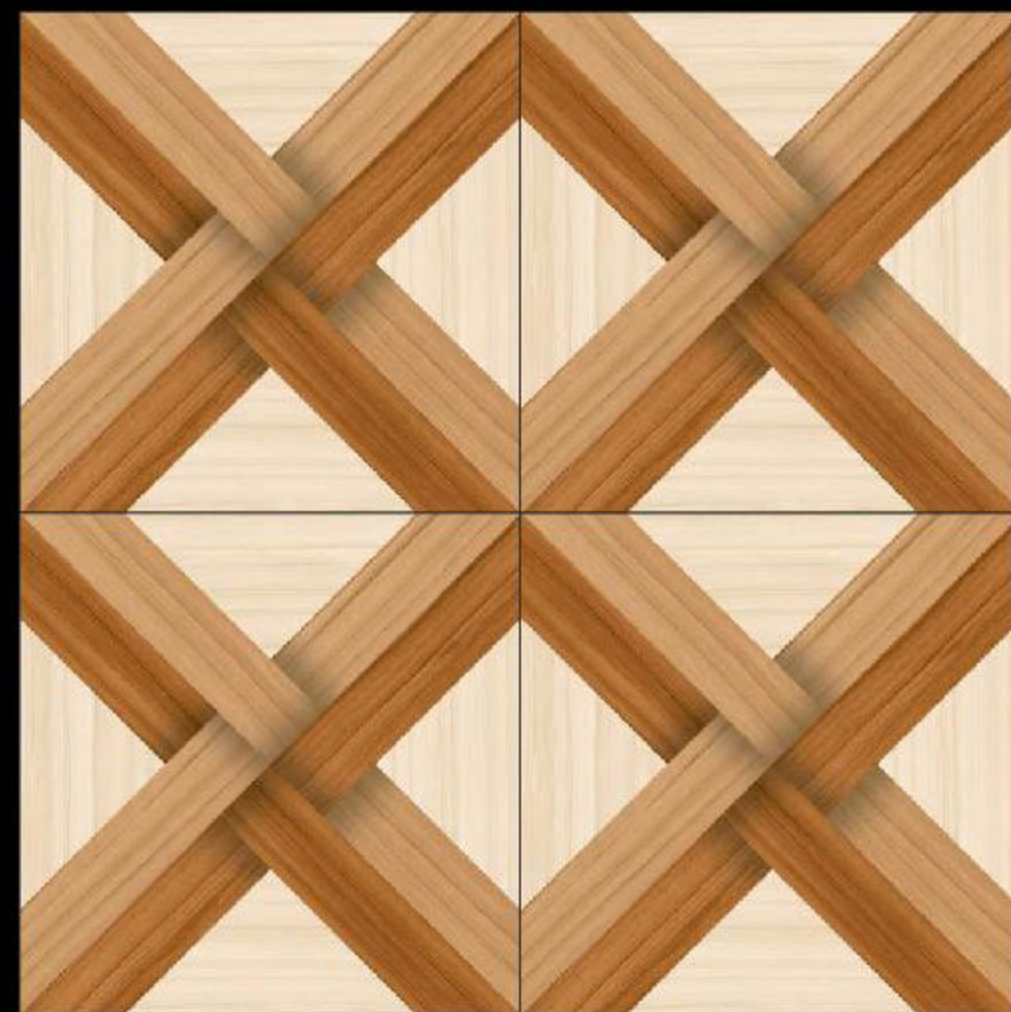

600X
600MM

Sugar
Series

XTO
INTERNATIONAL

SG-6536

FINISH - SUGAR

600X
600MM

Sugar
Series

XTO
INTERNATIONAL