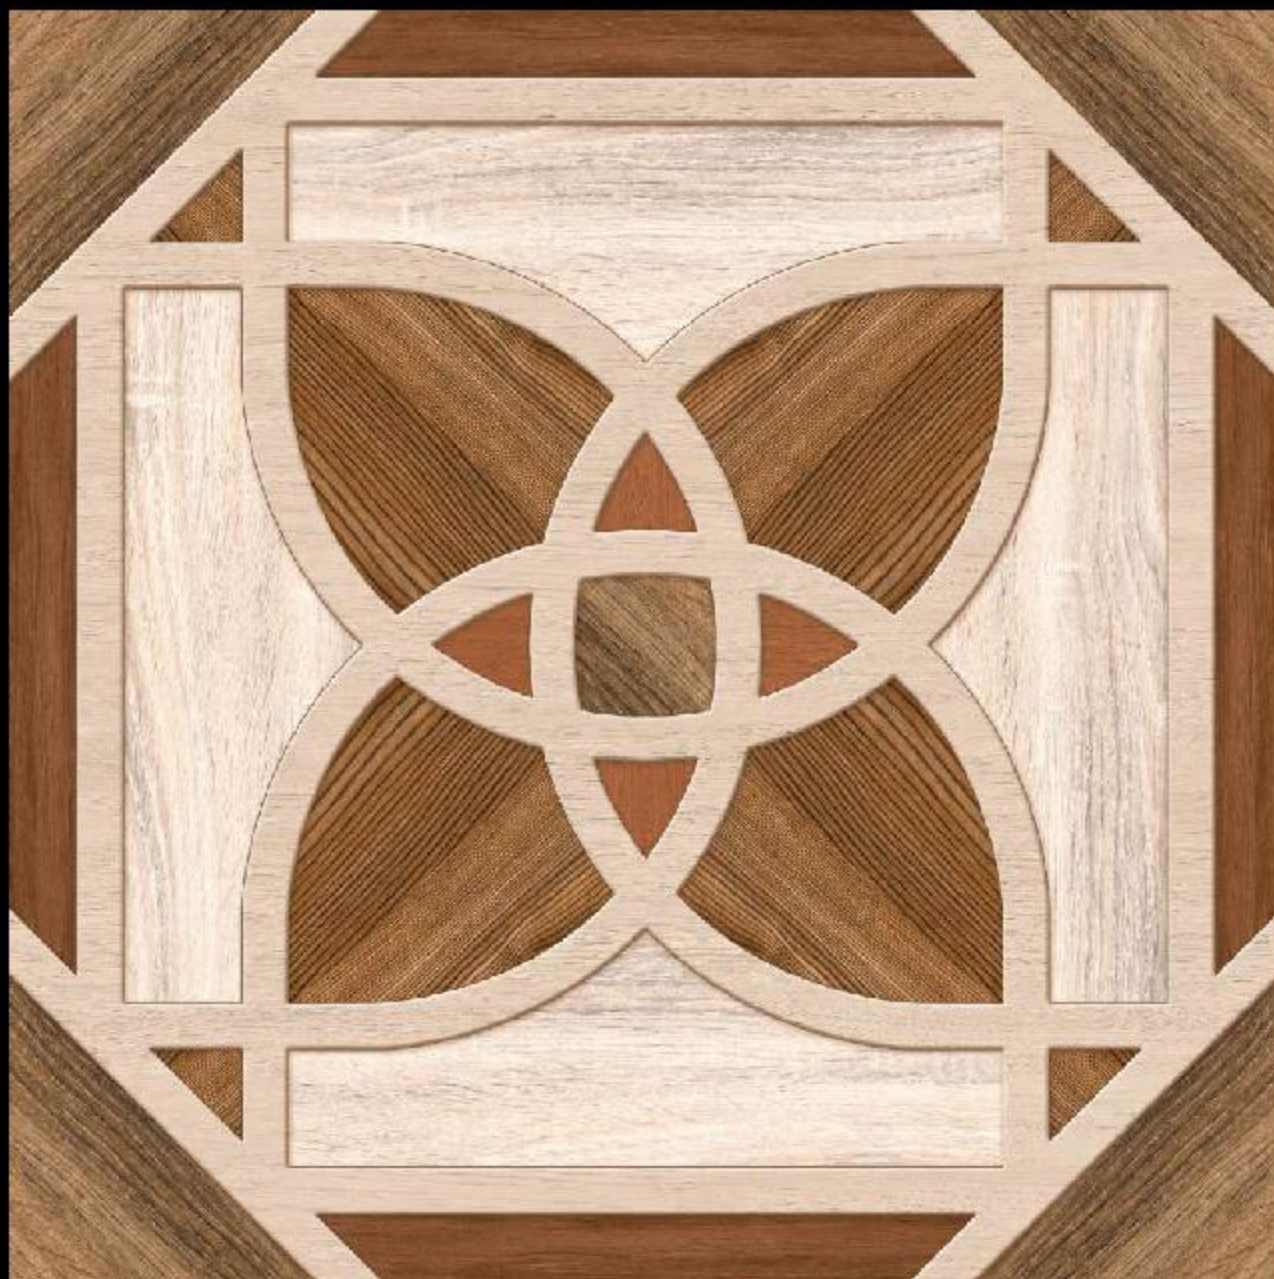

XTO
INTERNATIONAL

SG-6534

FINISH - SUGAR

600X
600MM

Sugar
Series

XTO
INTERNATIONAL

SG-6535

FINISH - SUGAR