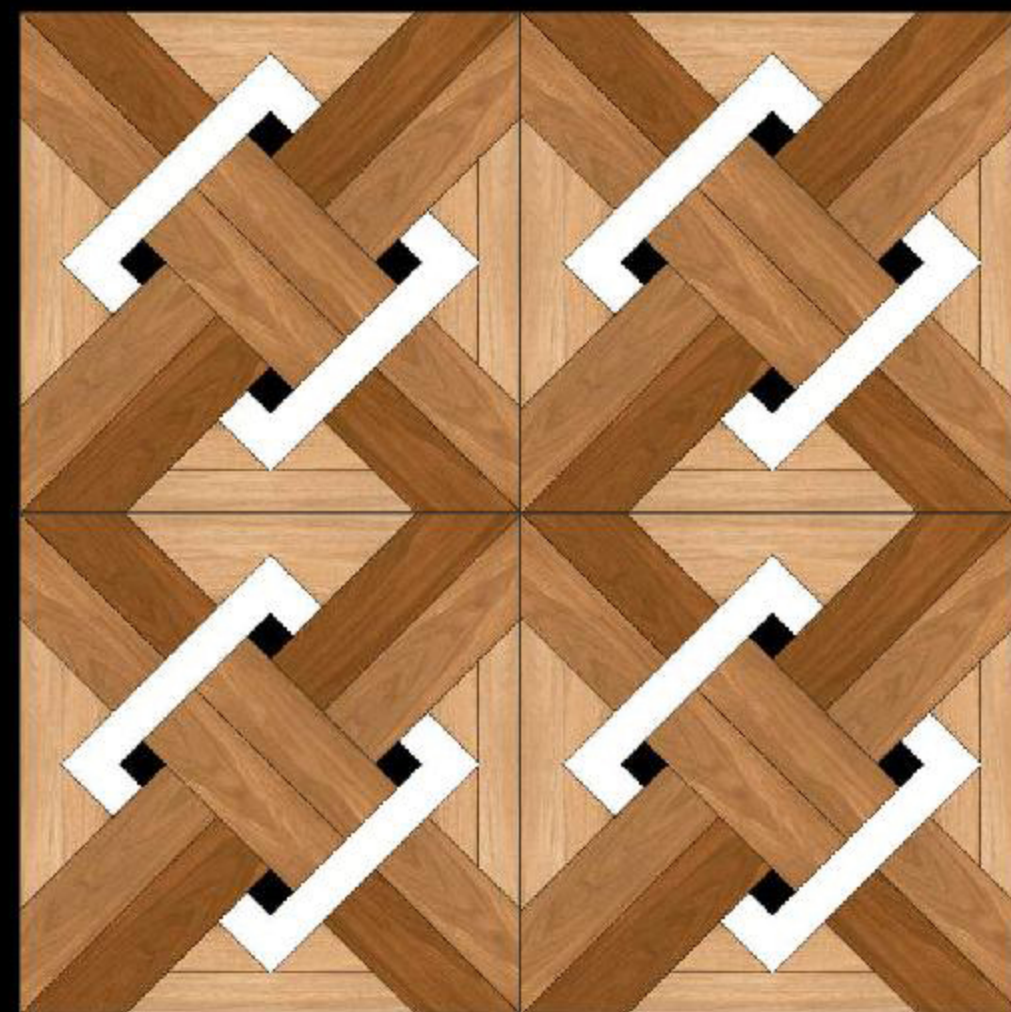

Sugar
Series

XTO
INTERNATIONAL

SG-6536

FINISH - SUGAR

600X
600MM