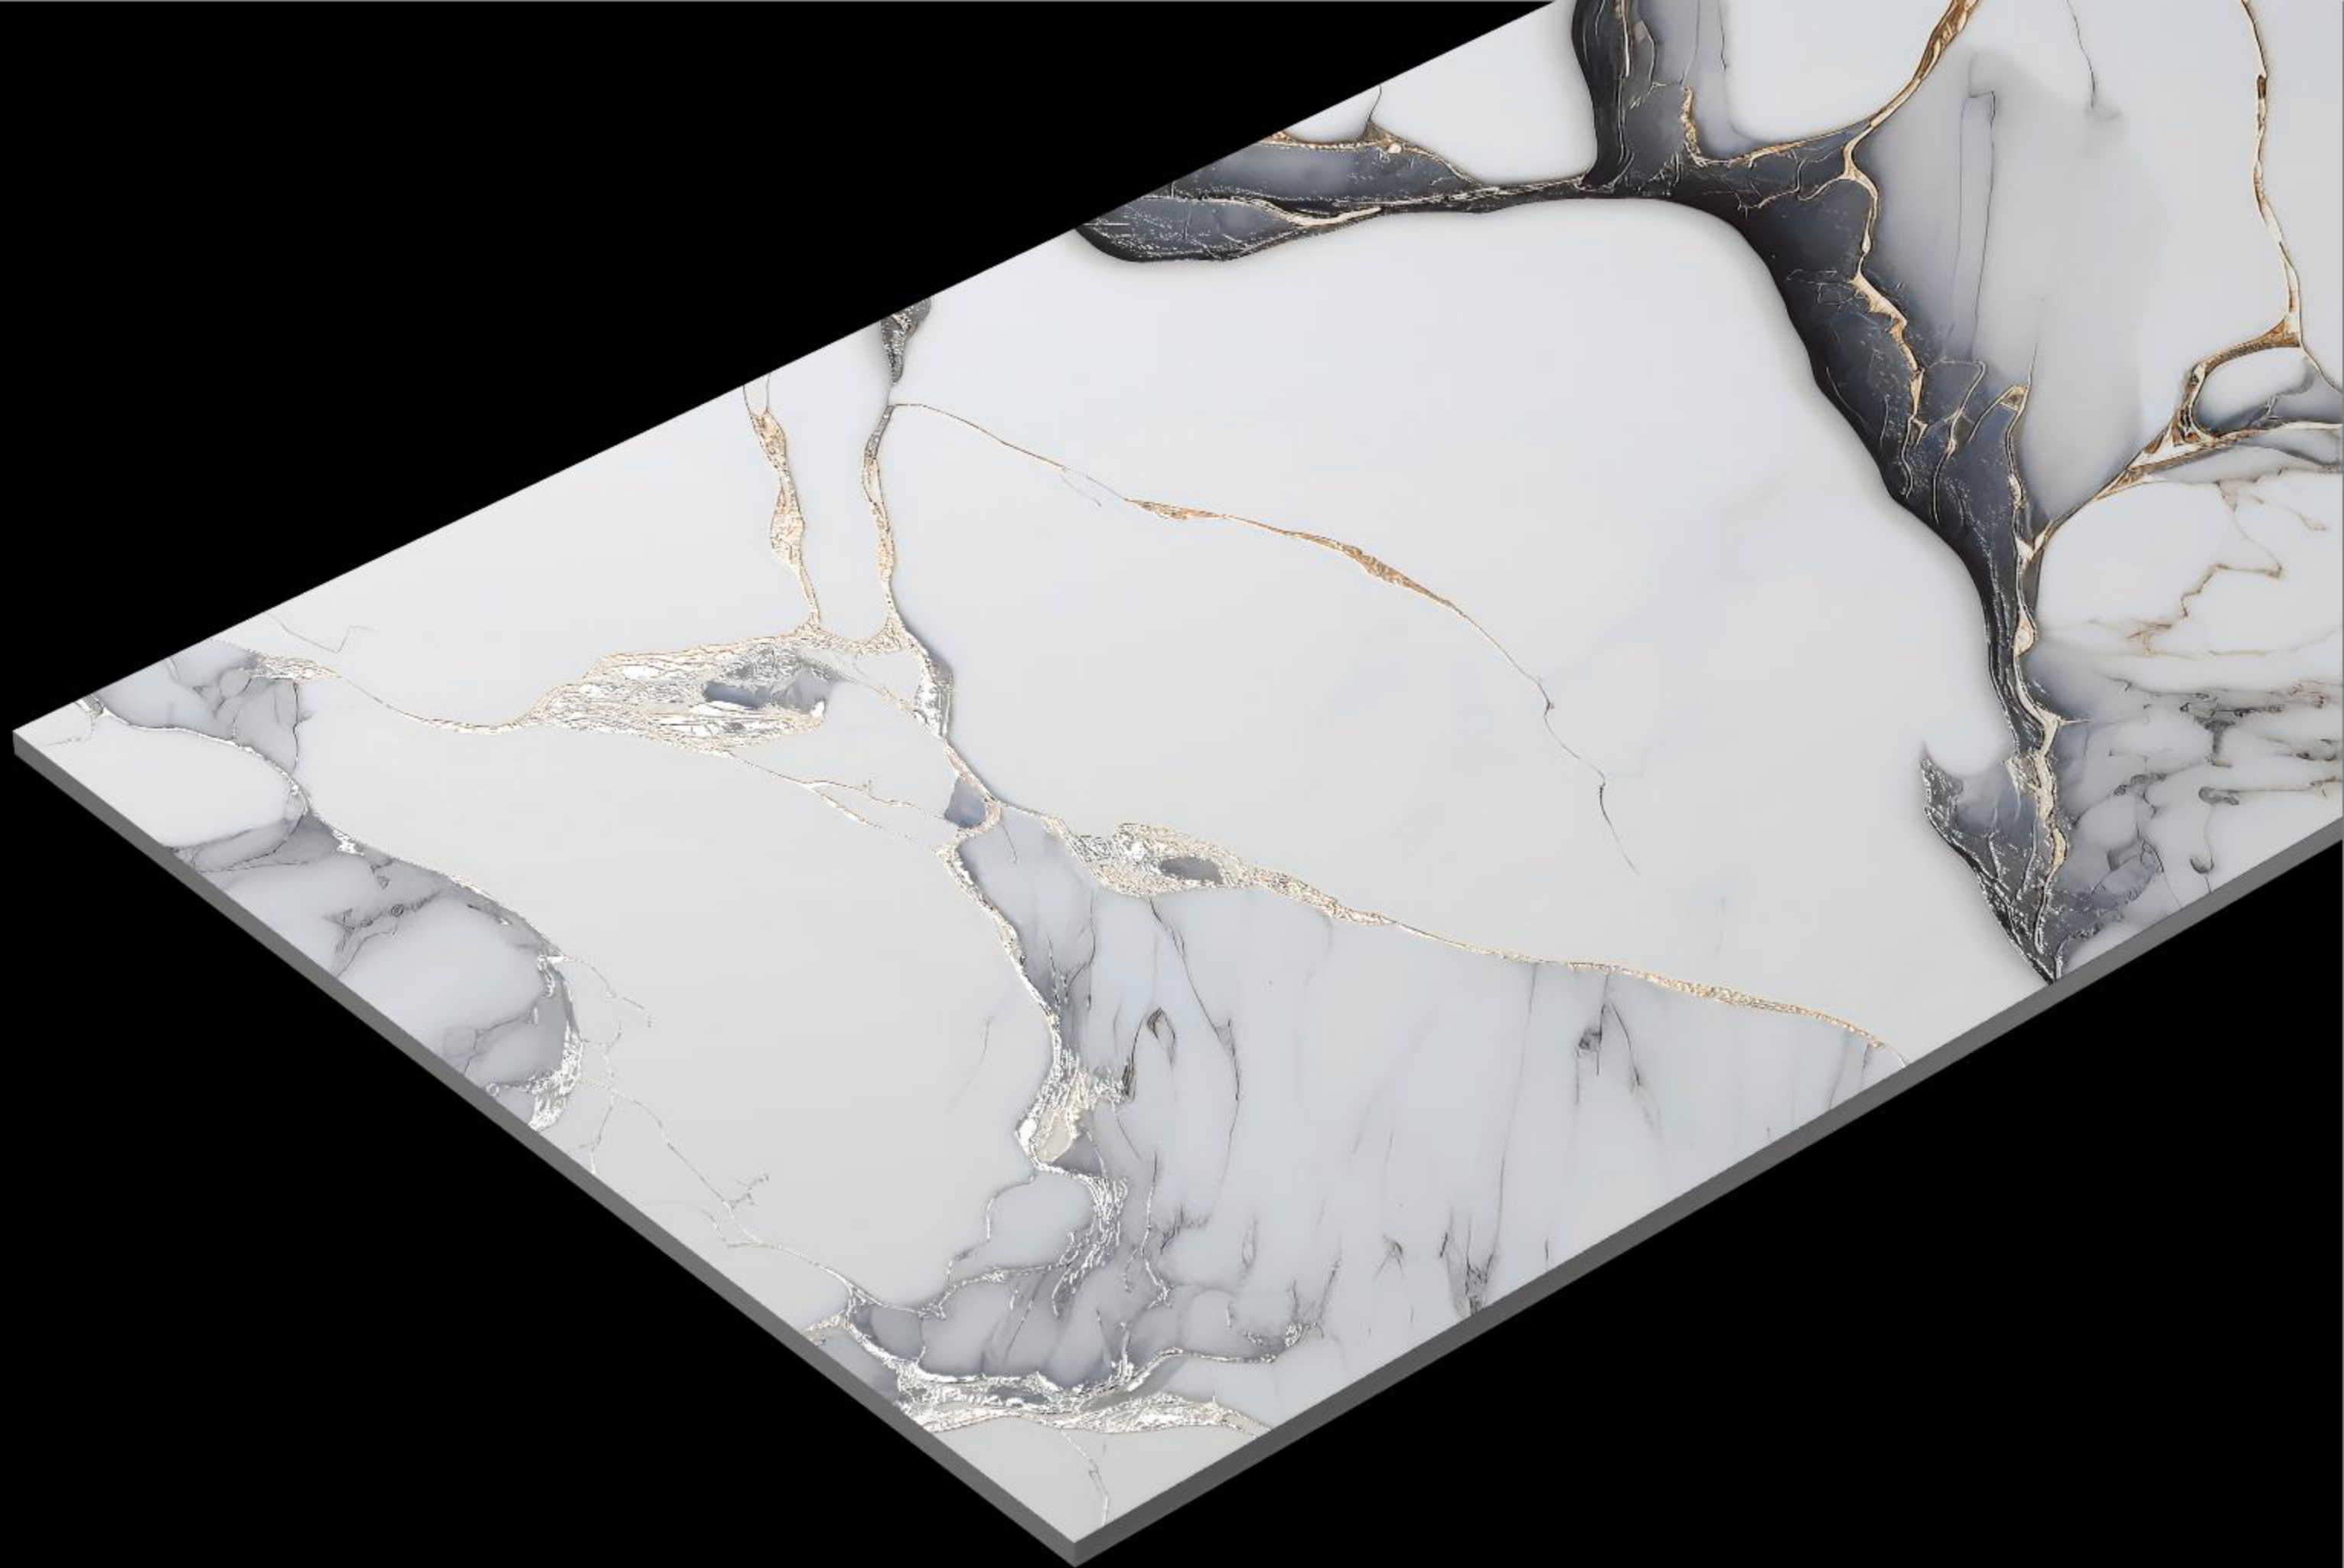

FRITTO WHITE