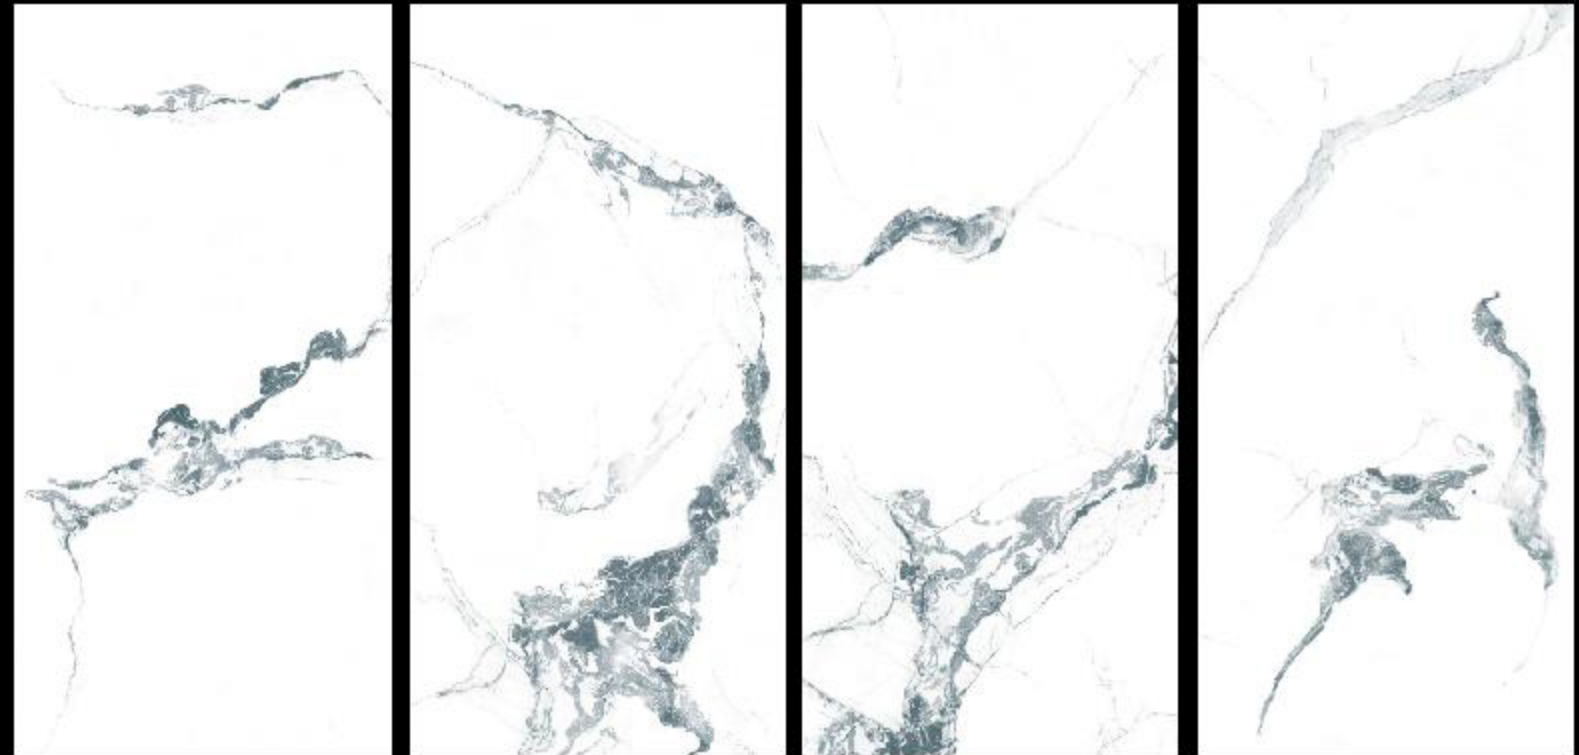

BERLINE GRIS

SIZE
600x1200mm

FINISH
CARVING

RANDOM
06

WHITE
CARVING
SERIES