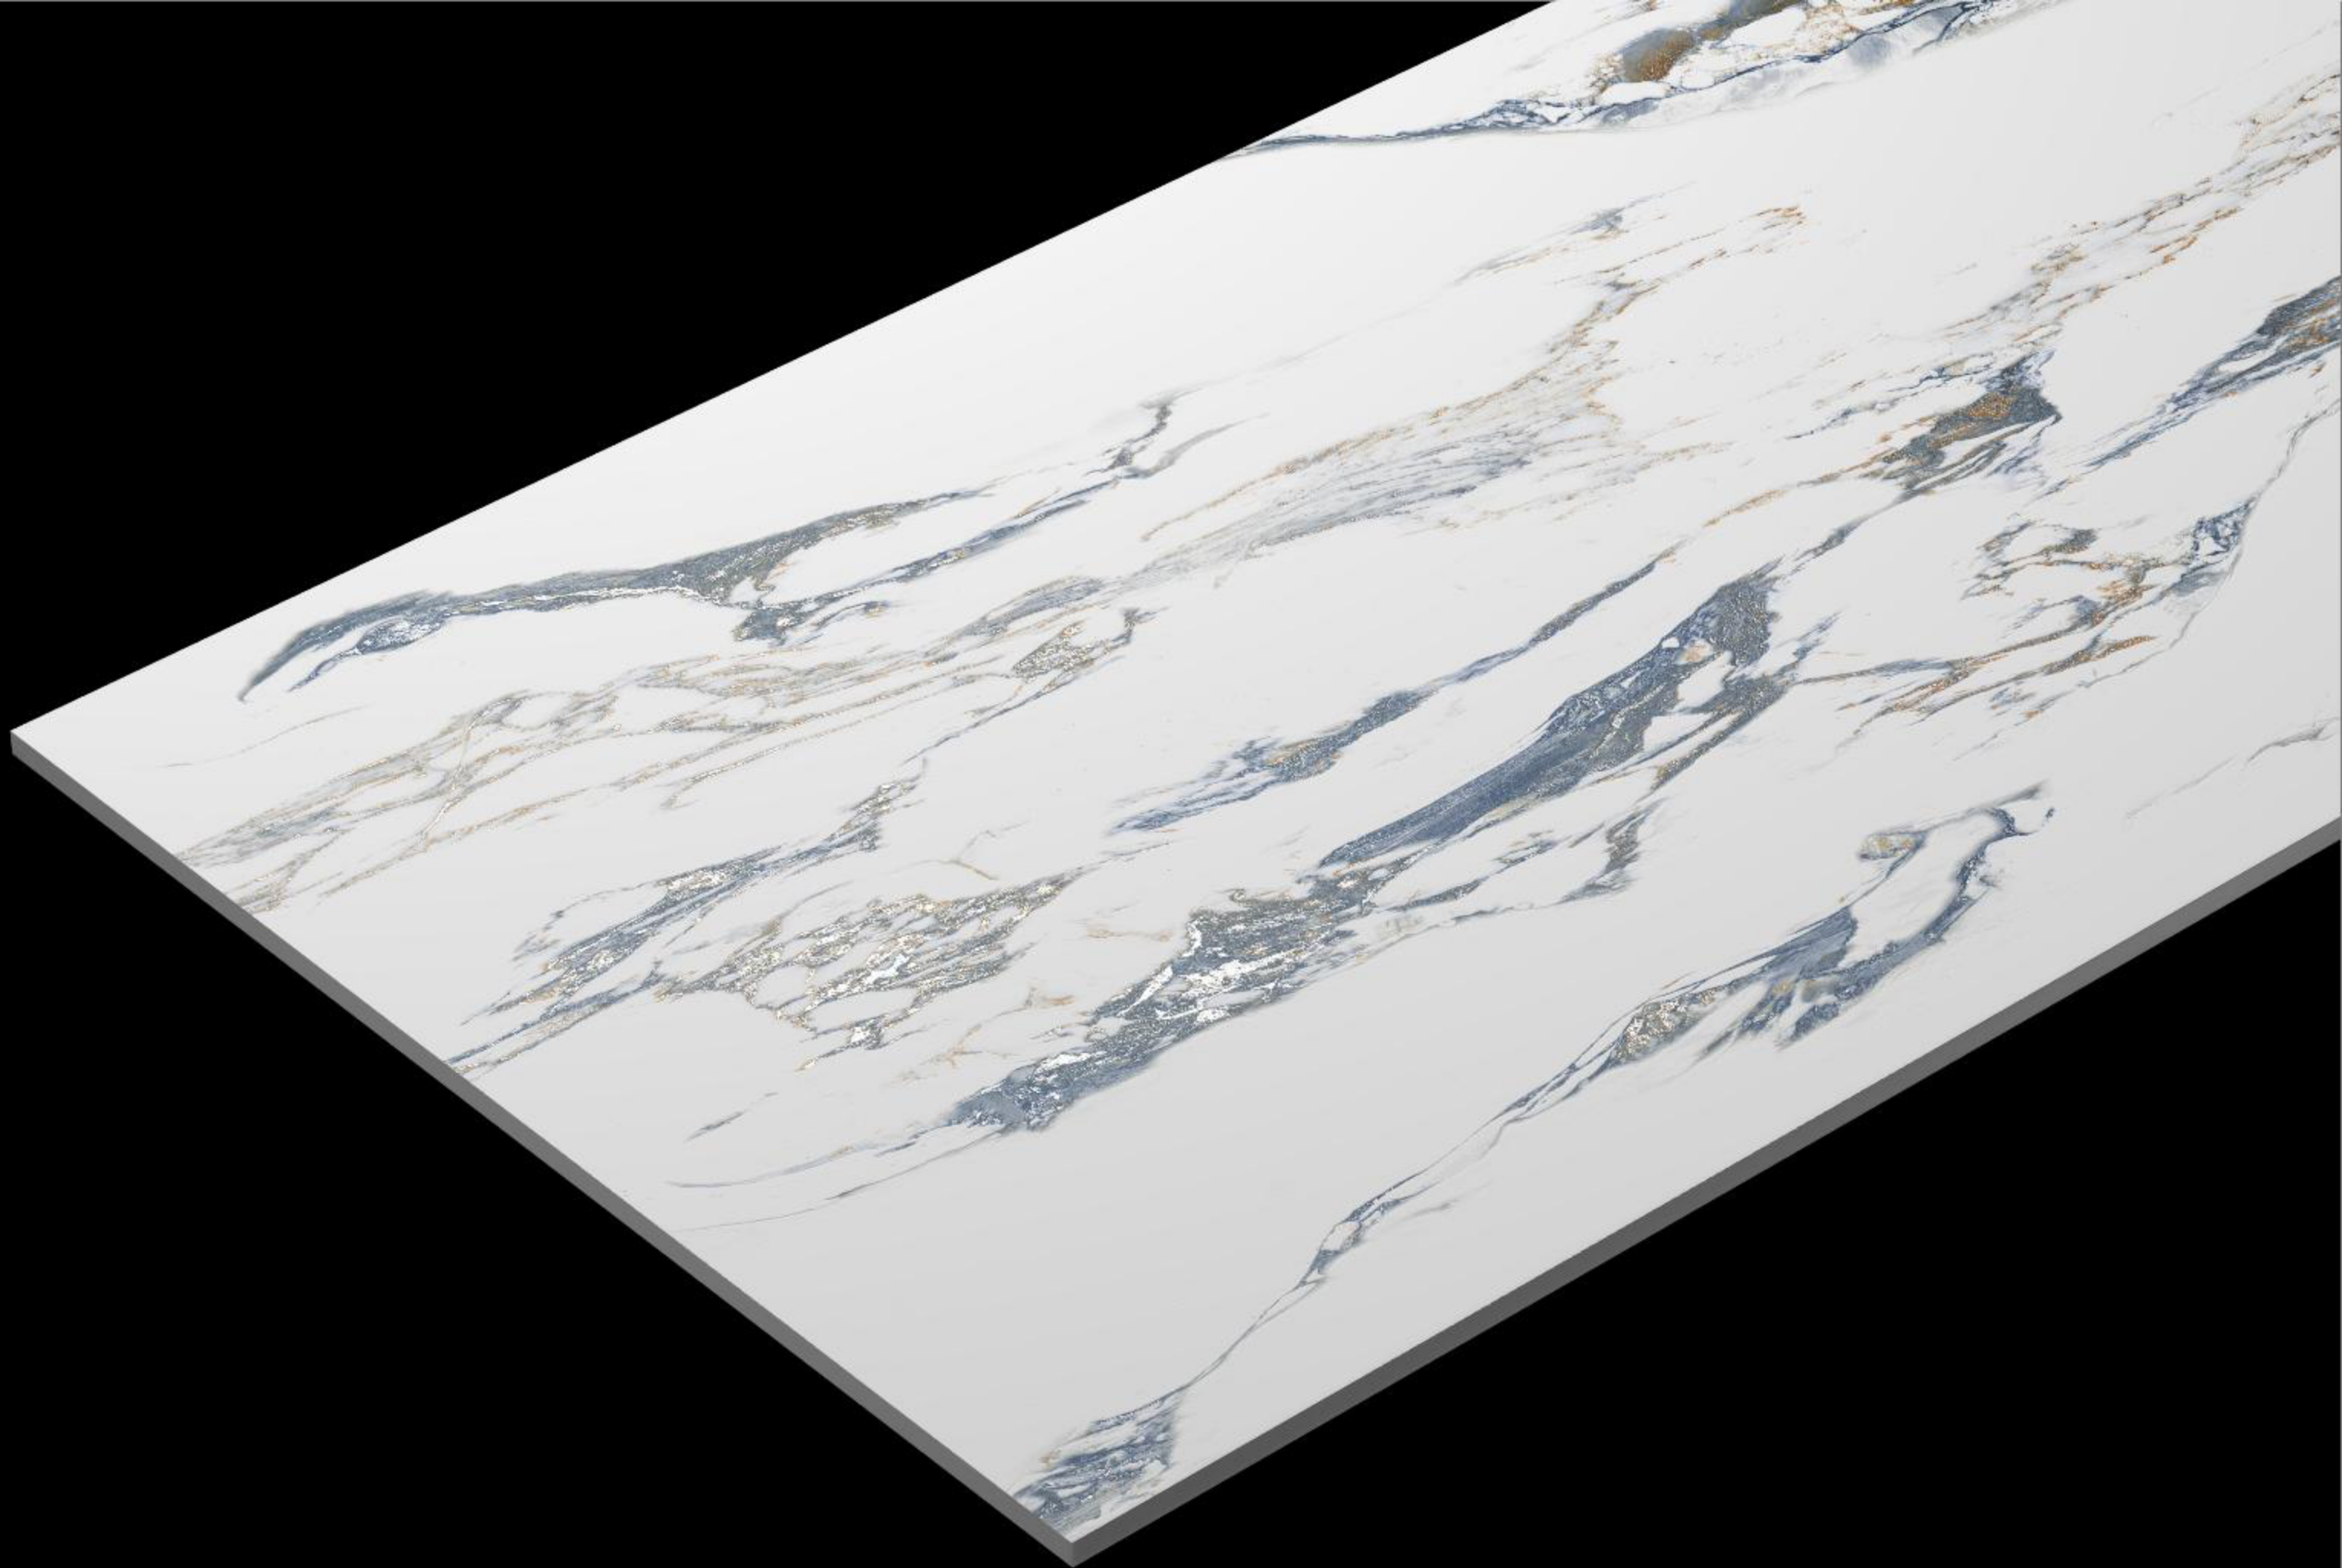

FORESTA BLUE