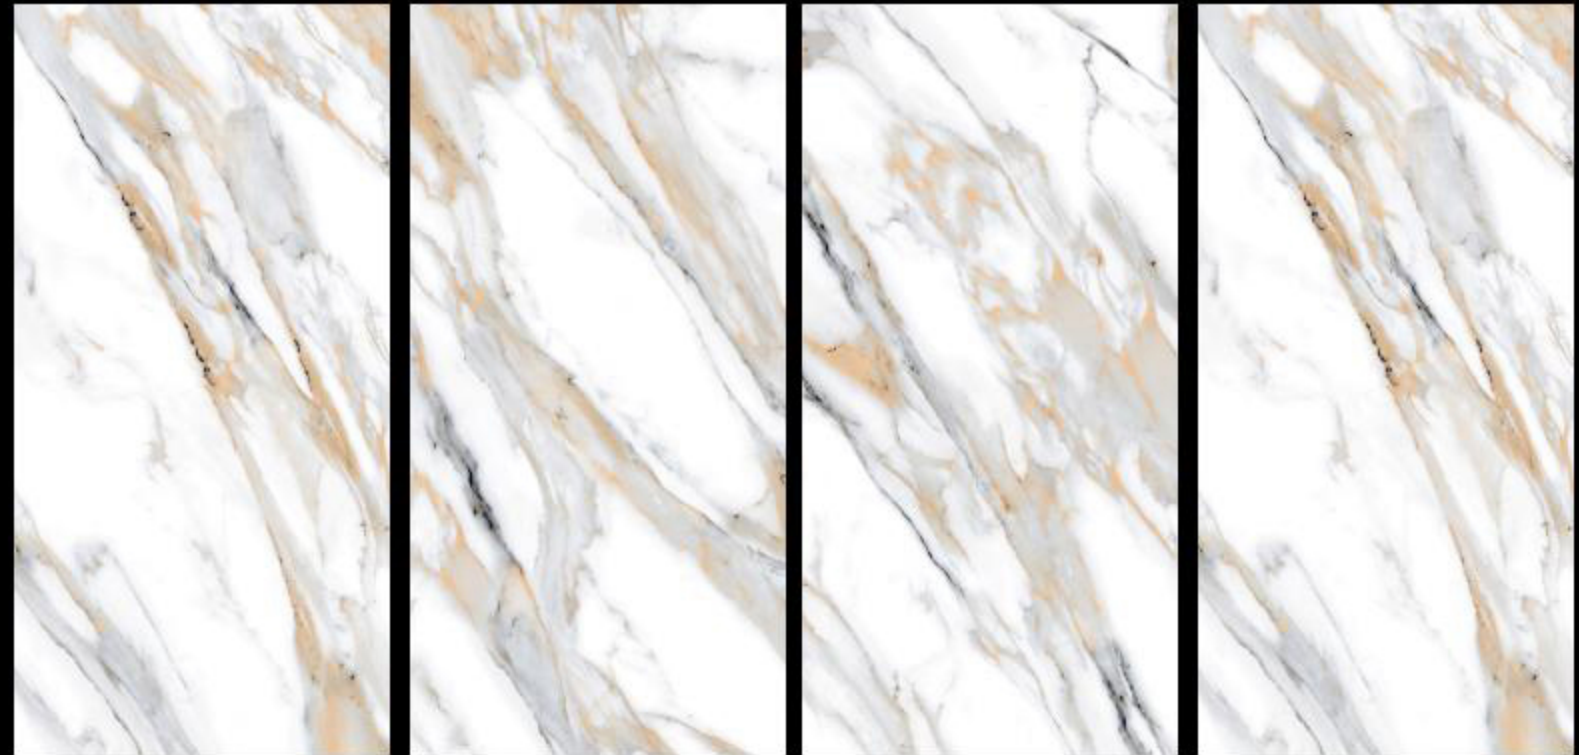

ZERO
MAINTENANCE

CHEMICAL
RESISTANCE

WHITE
CARVING
SERIES

INFINITE GOLD

INFINITE GOLD

SIZE
600x1200mm

FINISH
CARVING

RANDOM
03