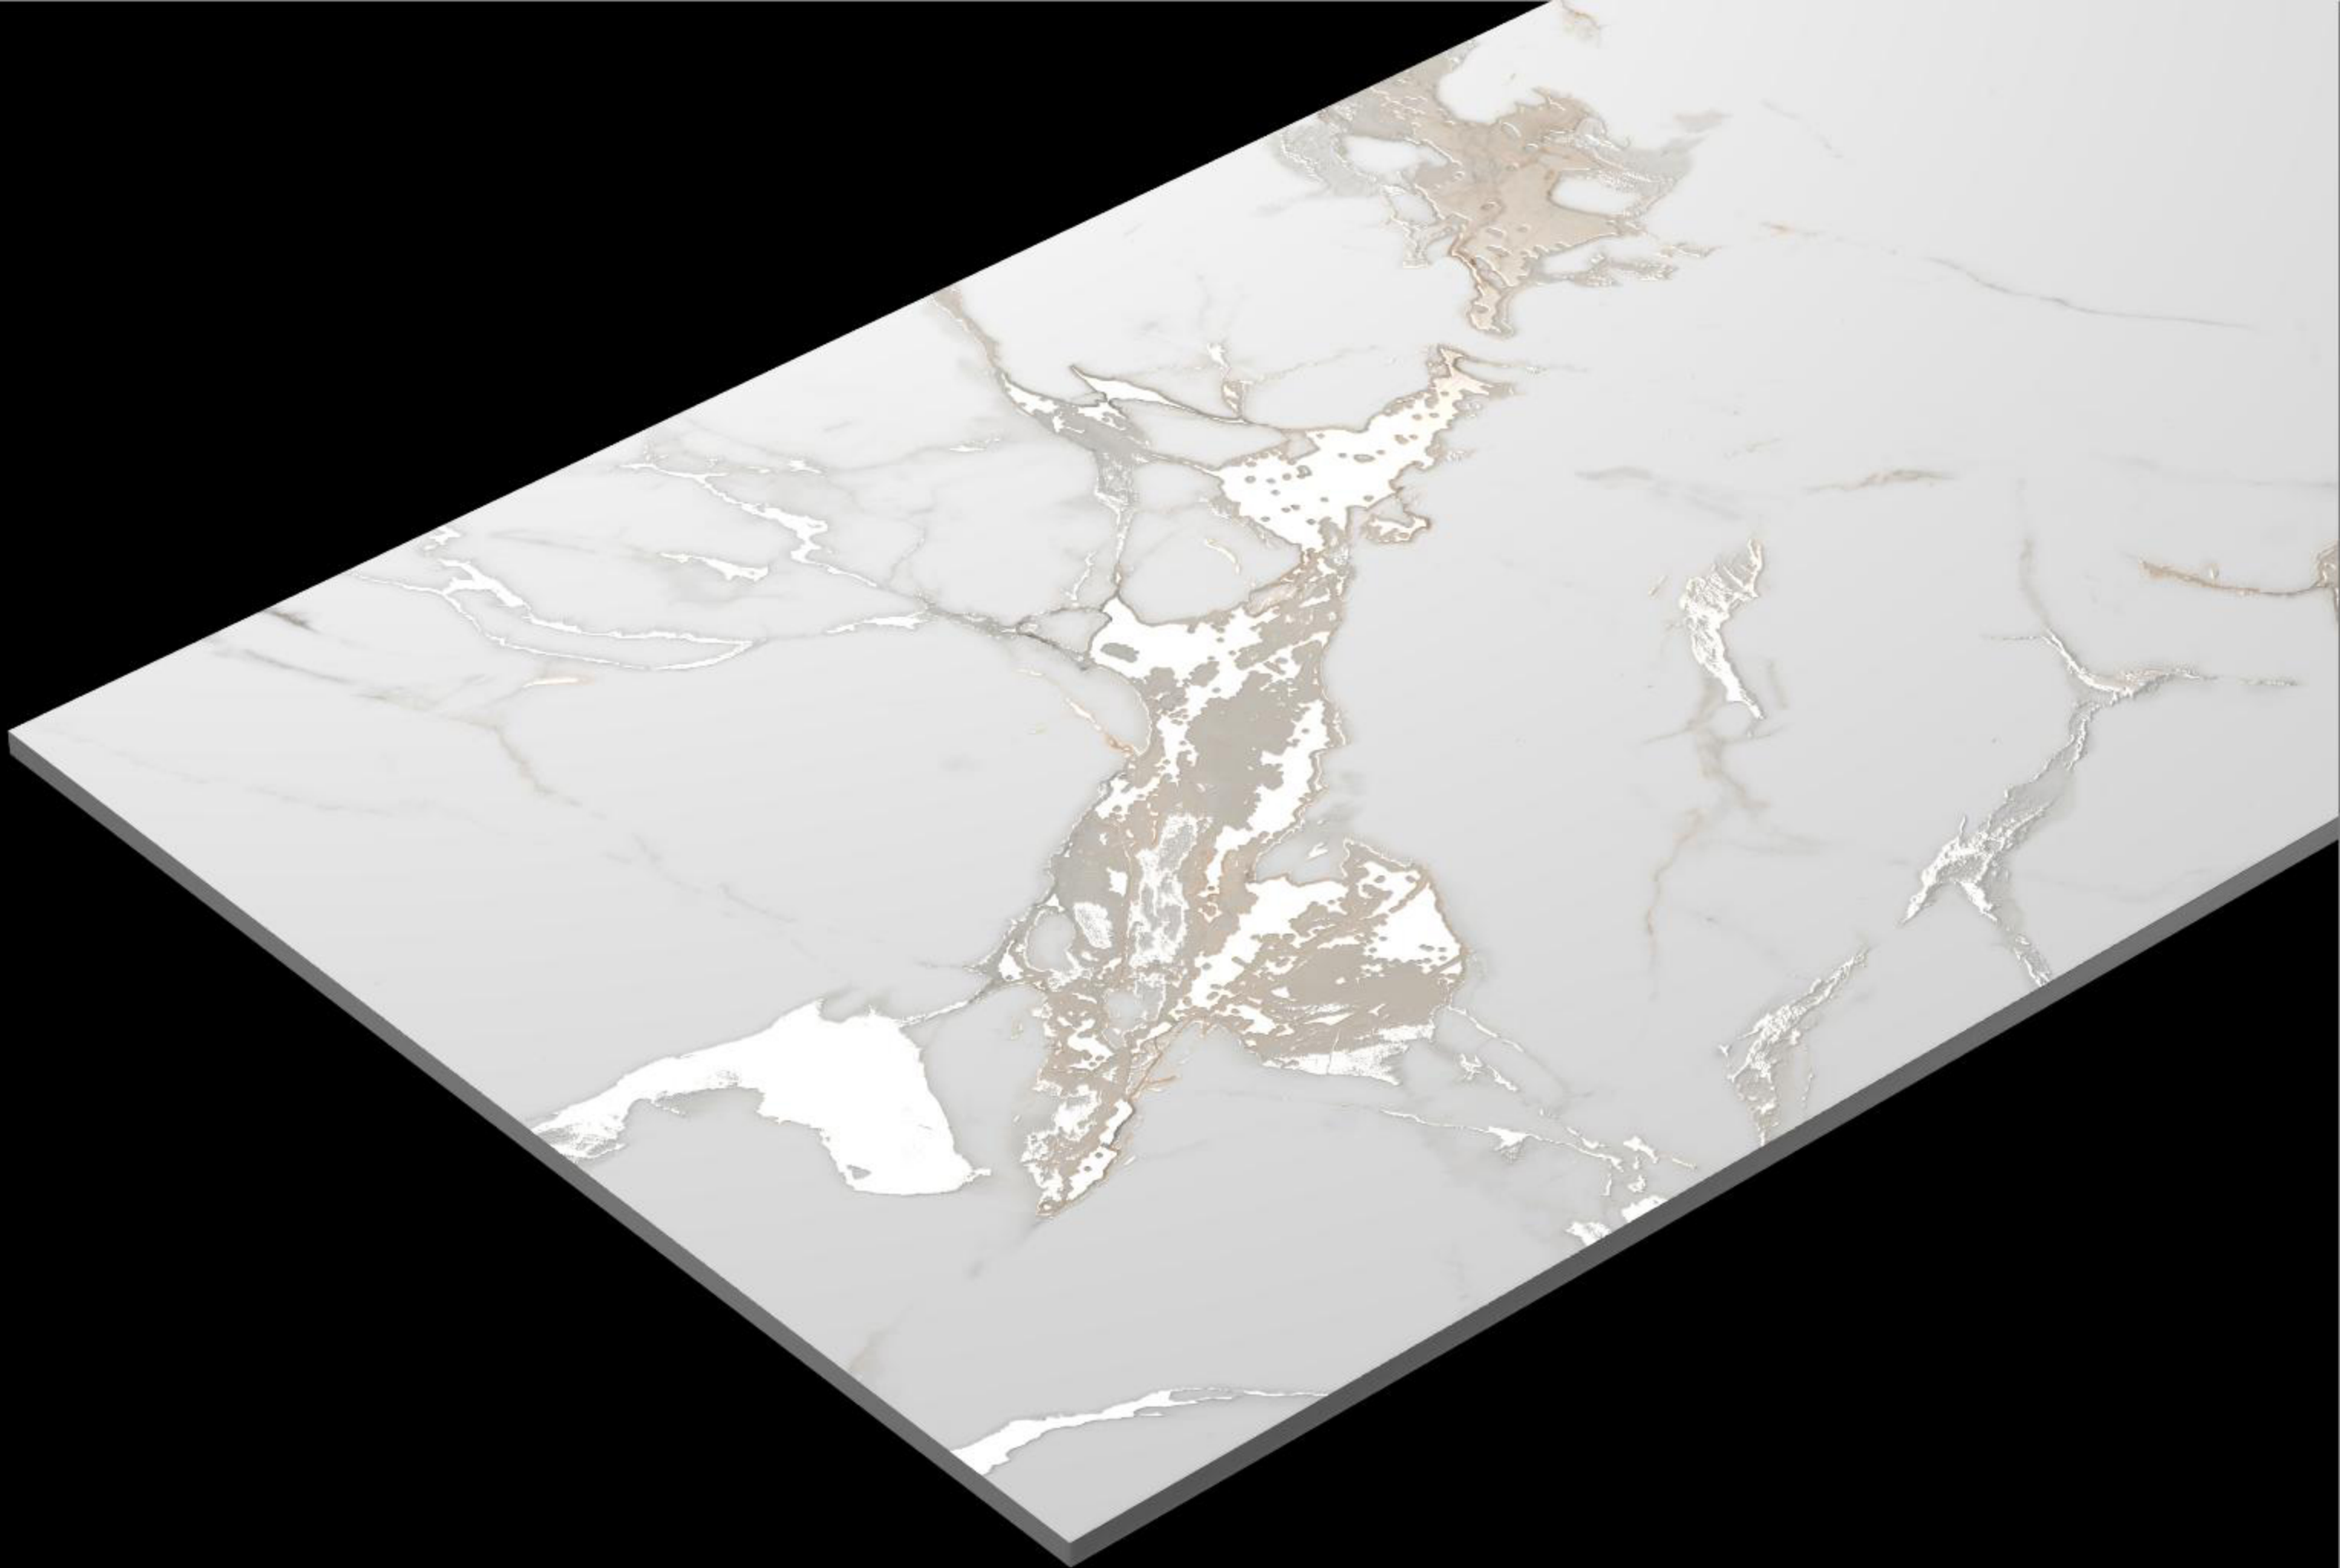

ALASKA NATURAL