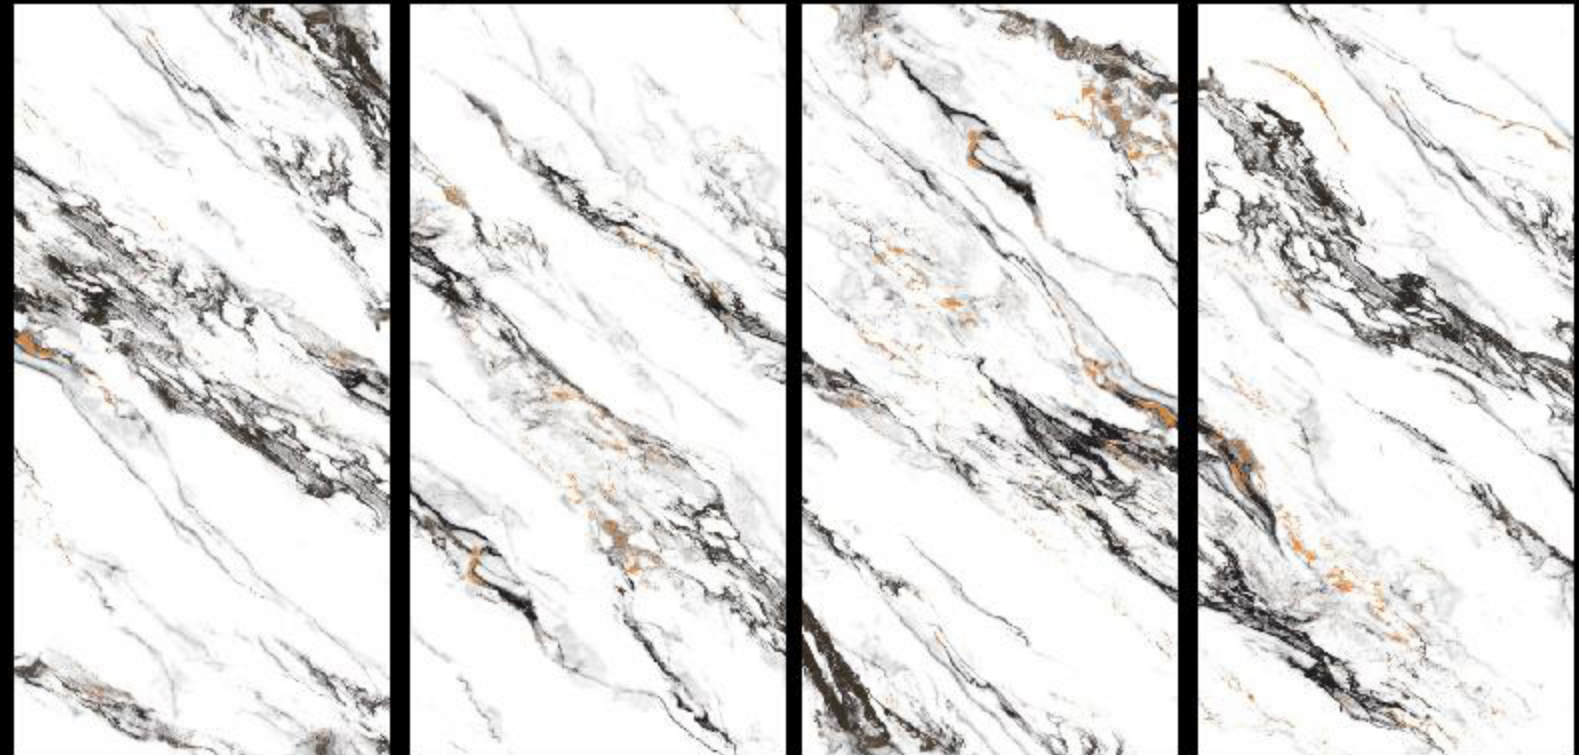

HIGH
STRENGTH

ZERO
MAINTENANCE

CHEMICAL
RESISTANCE

WHITE
CARVING
SERIES

BELLINI WHITE

BELLINI WHITE

SIZE
600x1200mm

FINISH
CARVING