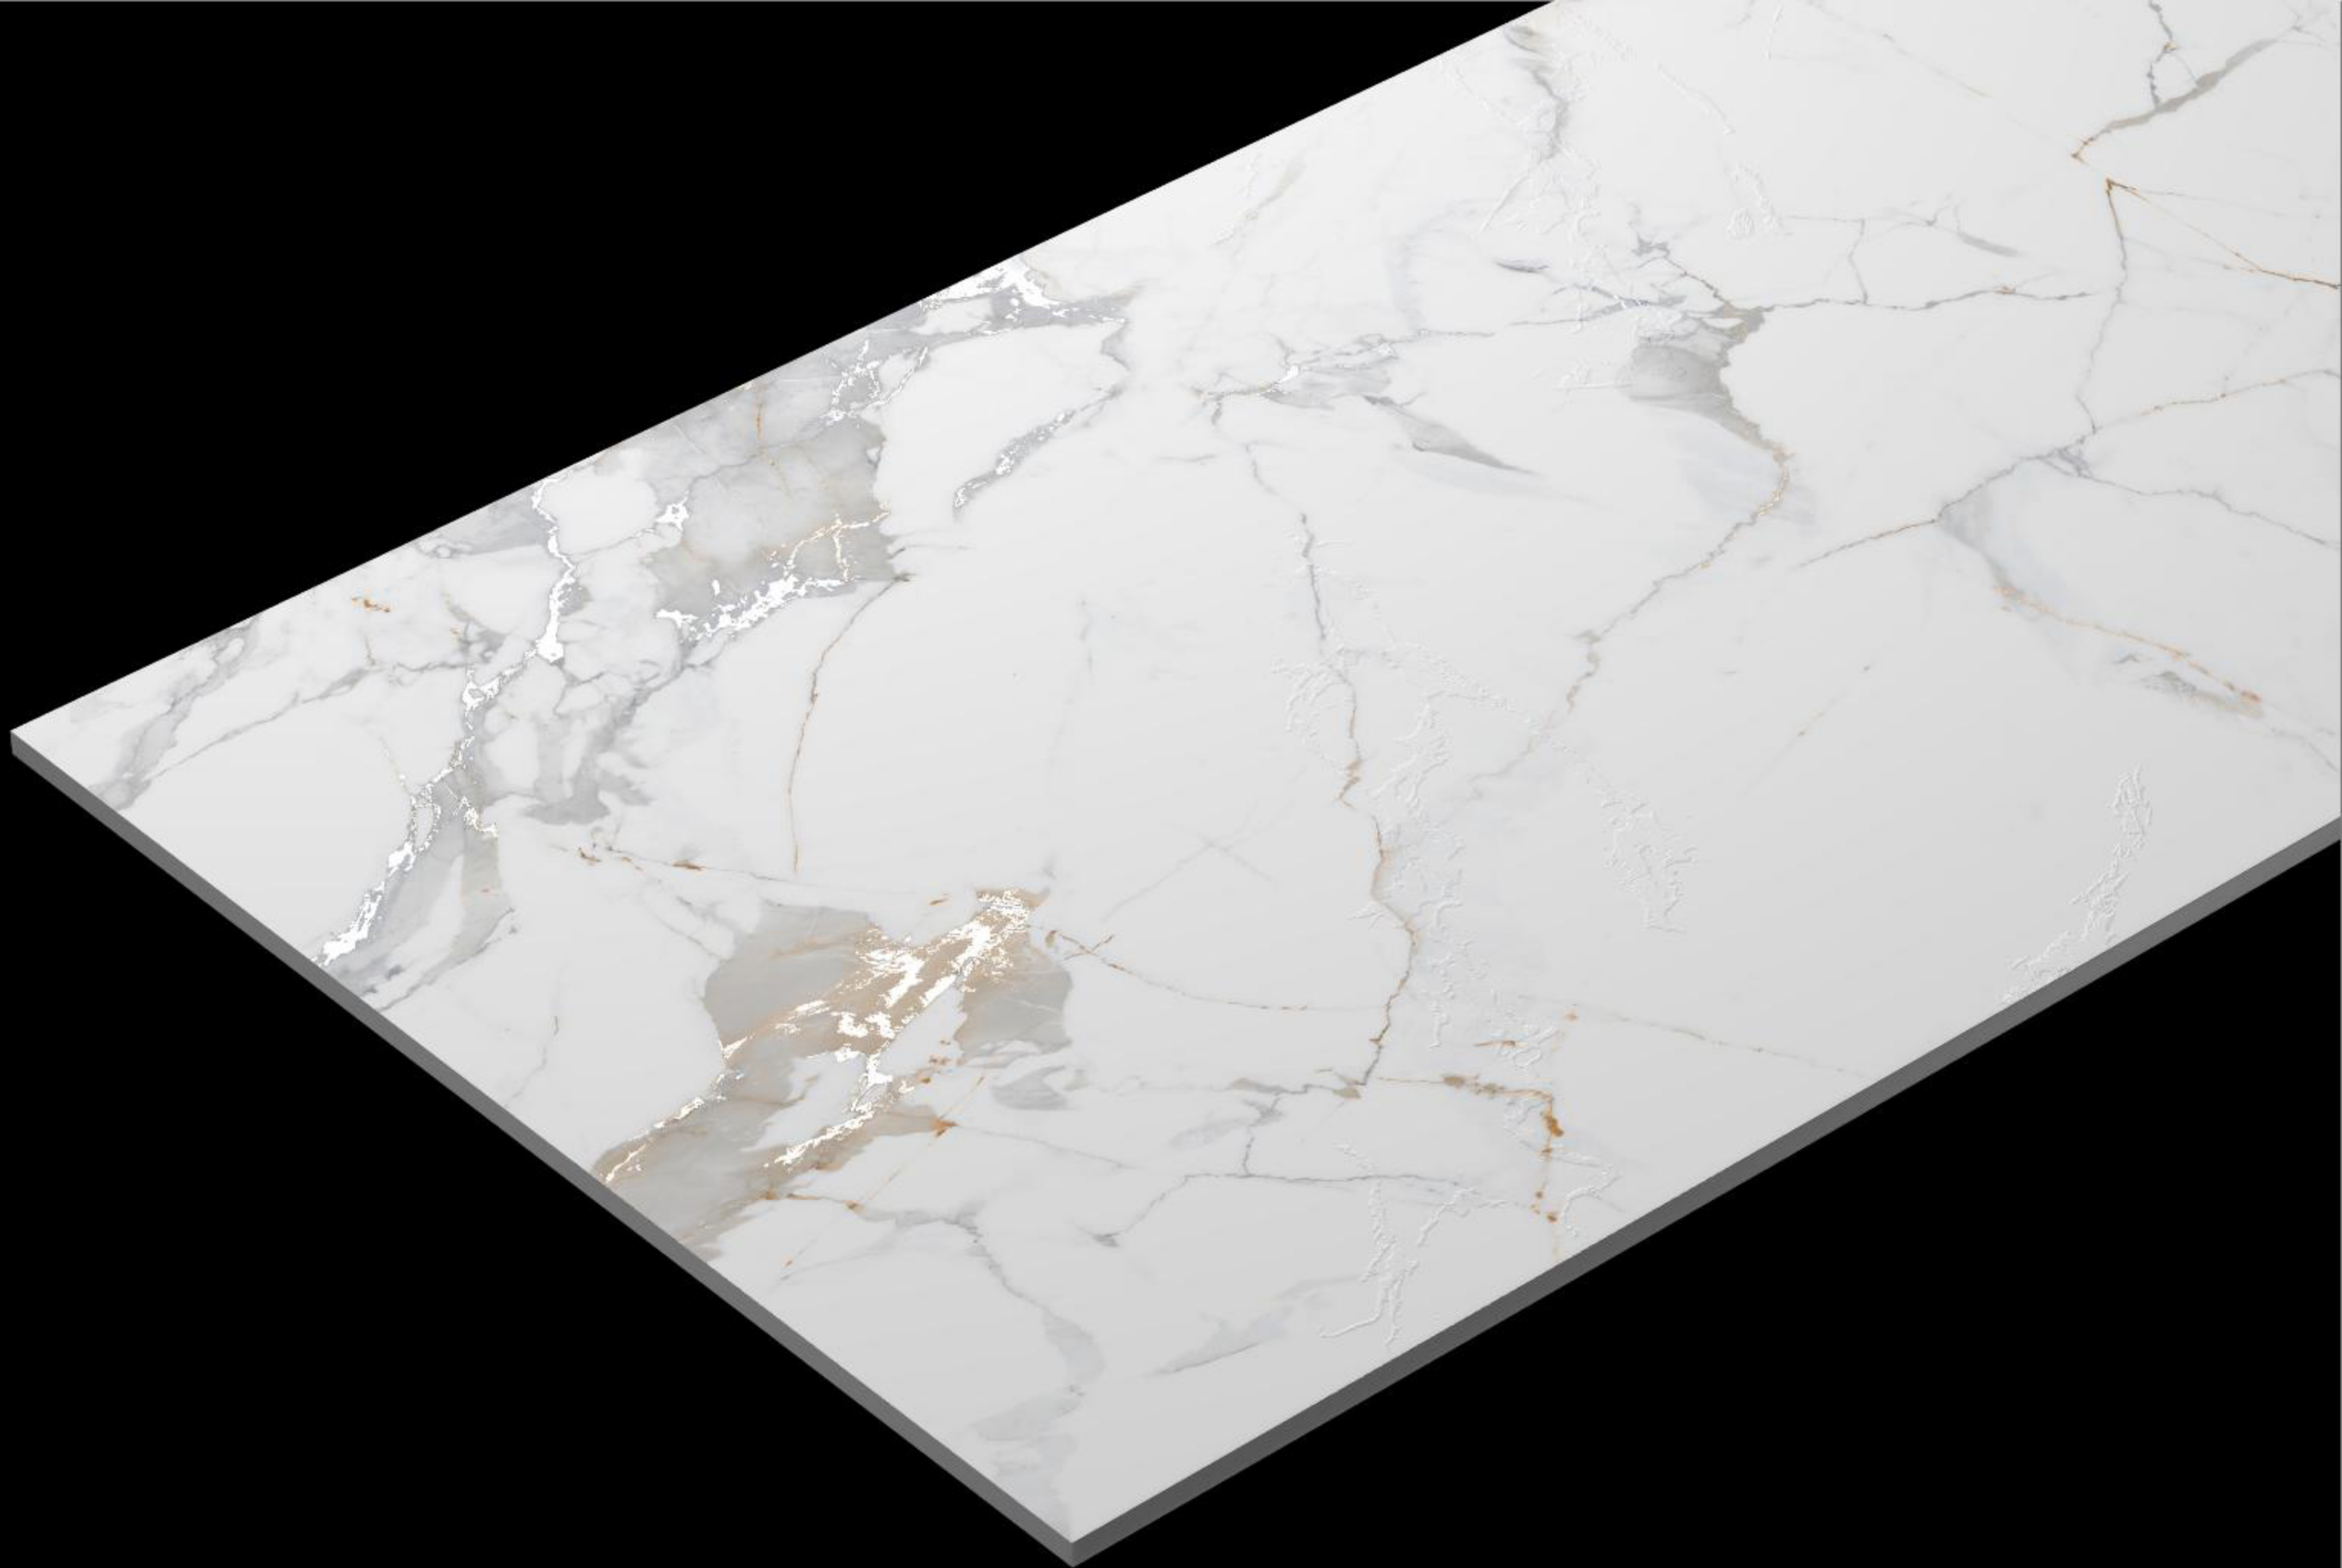

ROSALIA WHITE