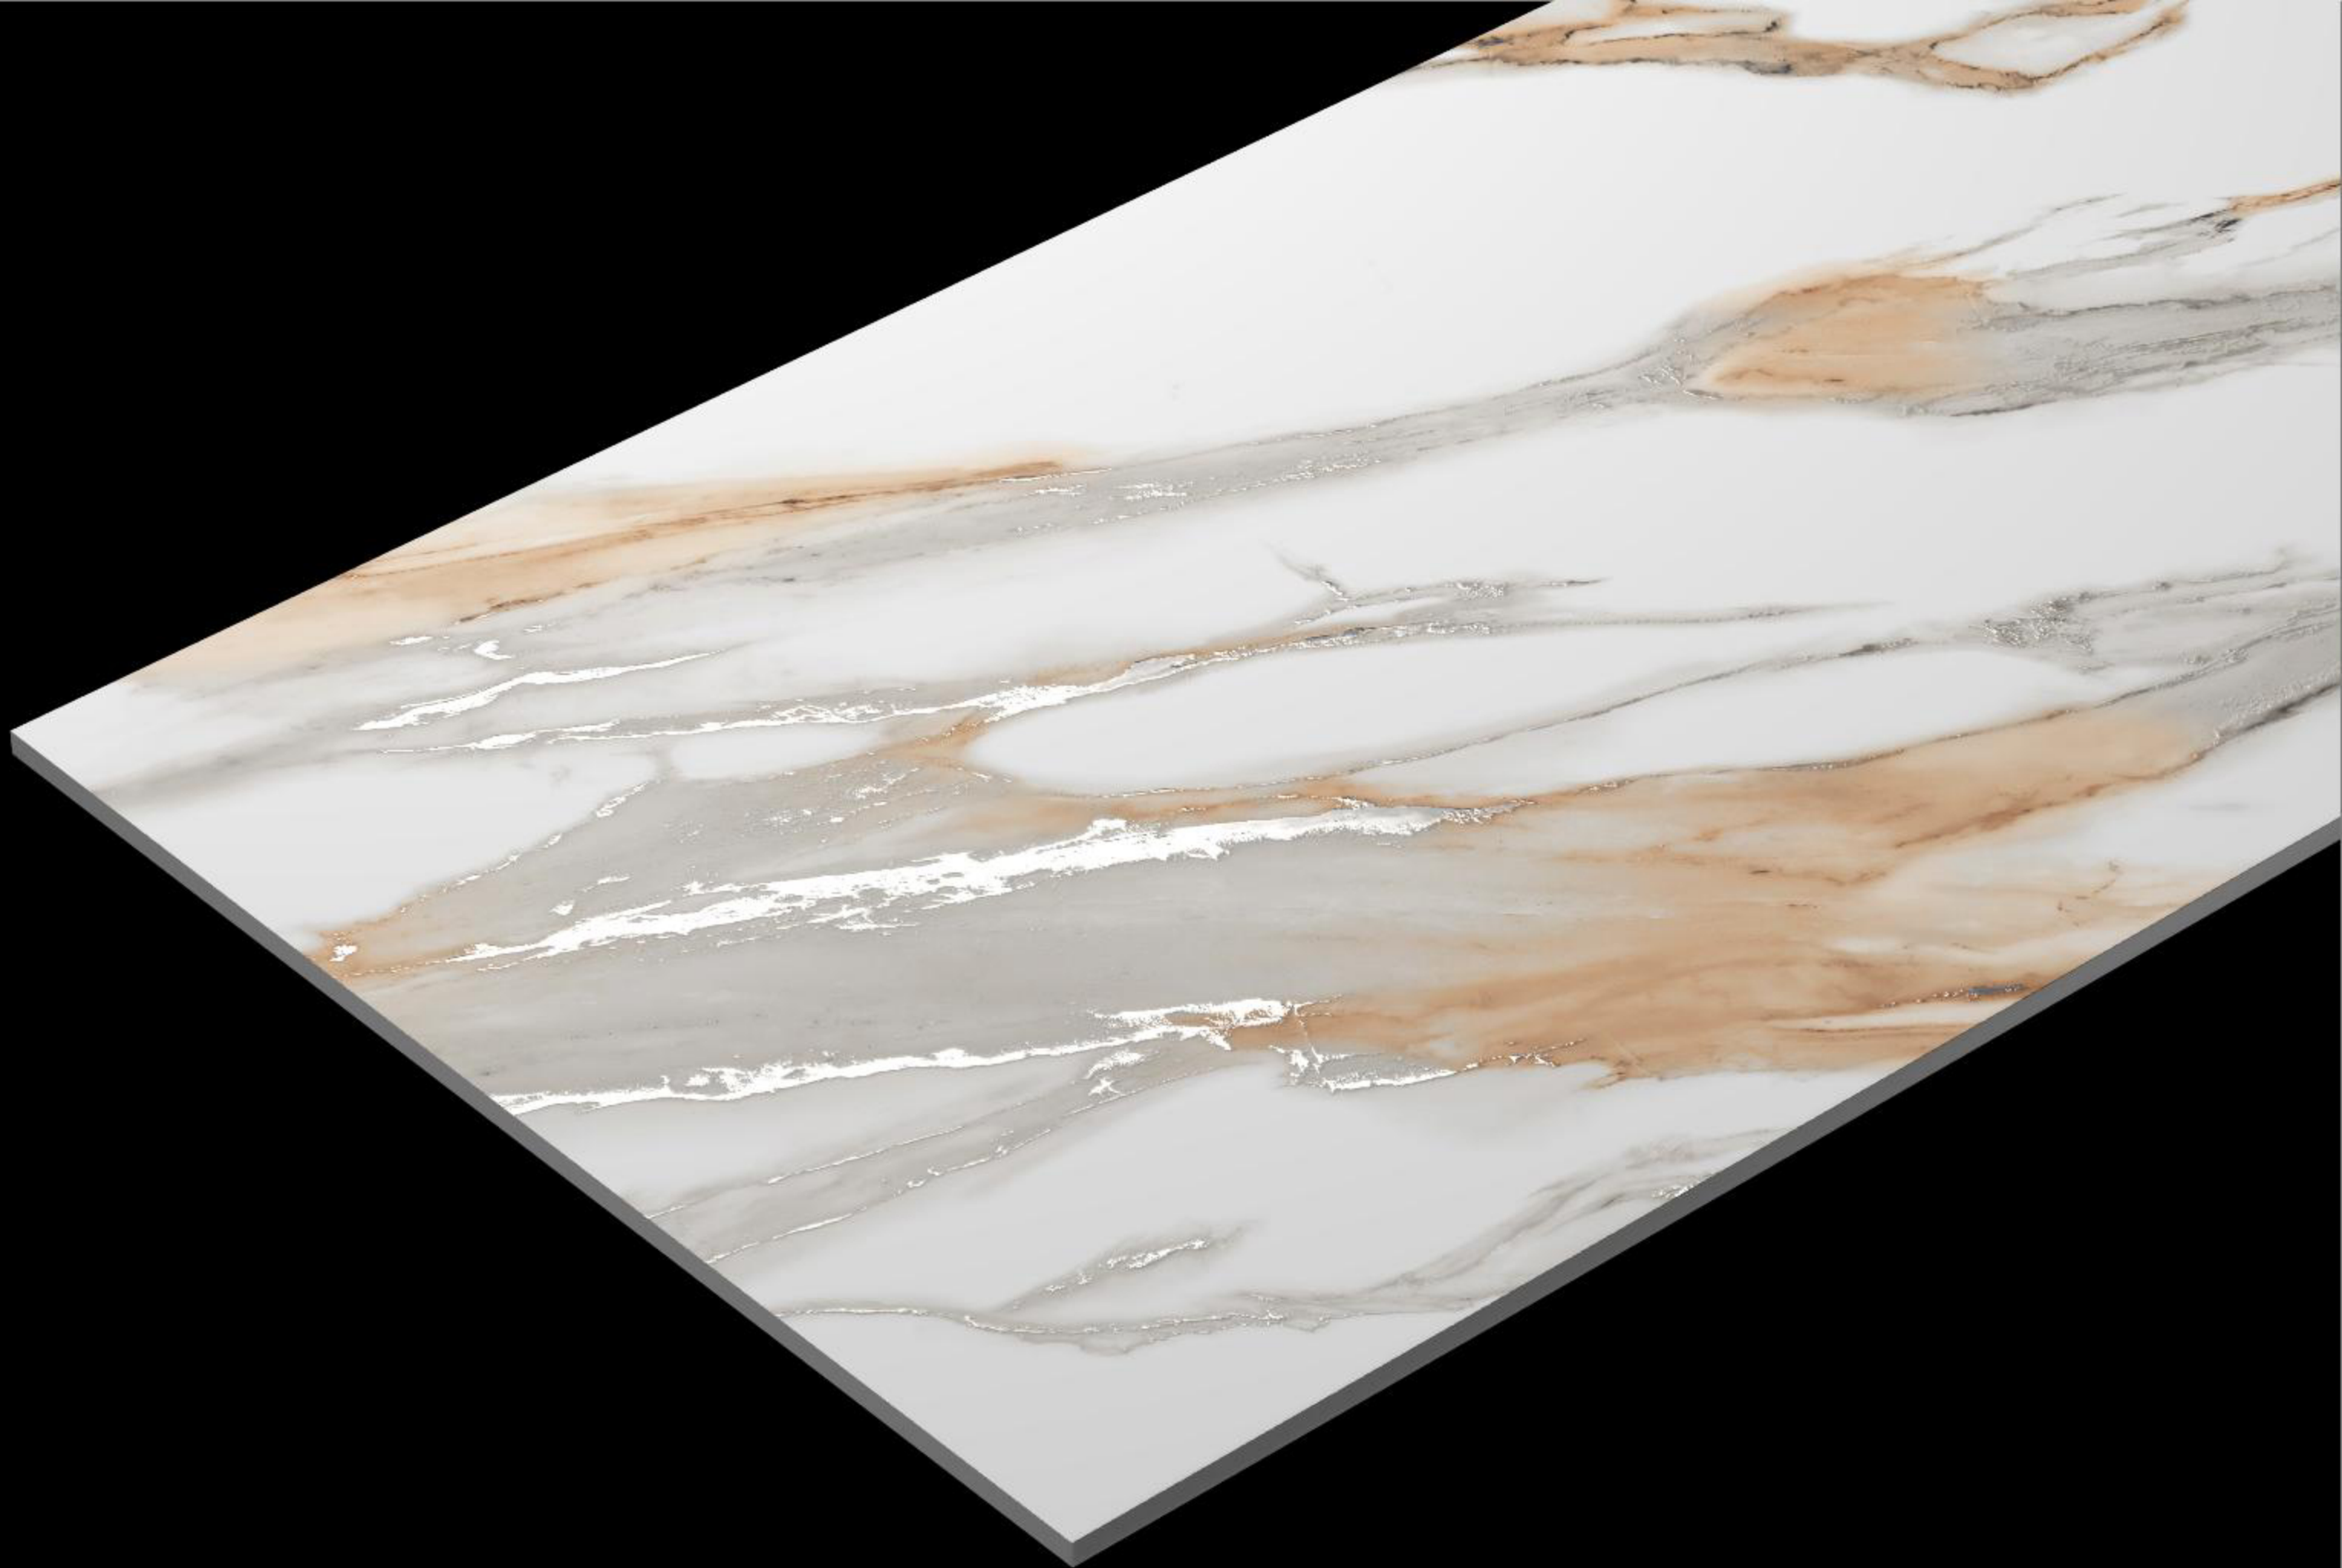

BRILANO NATURAL