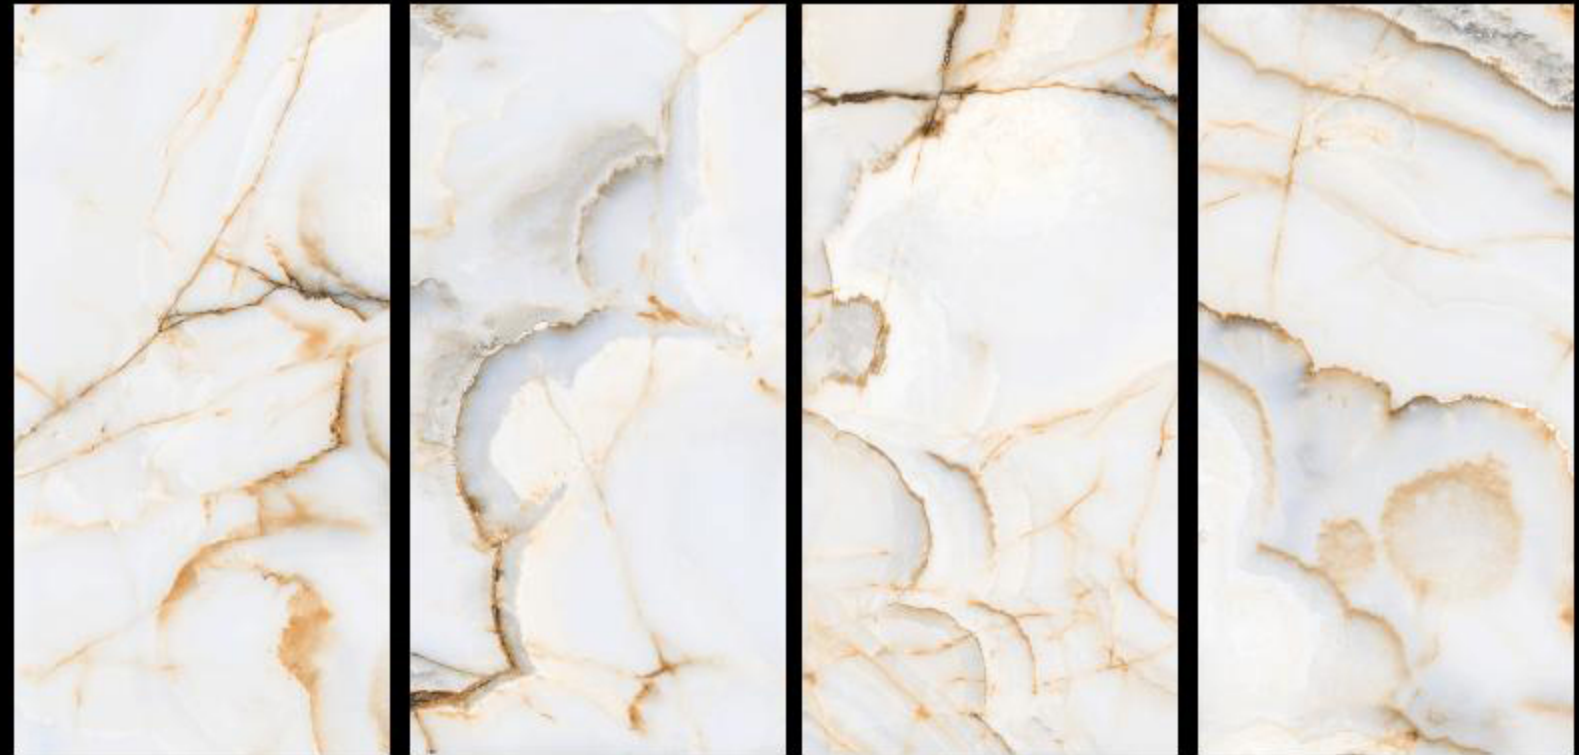

IMPACT
RESISTANCE

HIGH
STRENGTH

ZERO
MAINTENANCE

CHEMICAL
RESISTANCE

WHITE
CARVING
SERIES

ISLAND NATURAL

ISLAND NATURAL

SIZE
600x1200mm