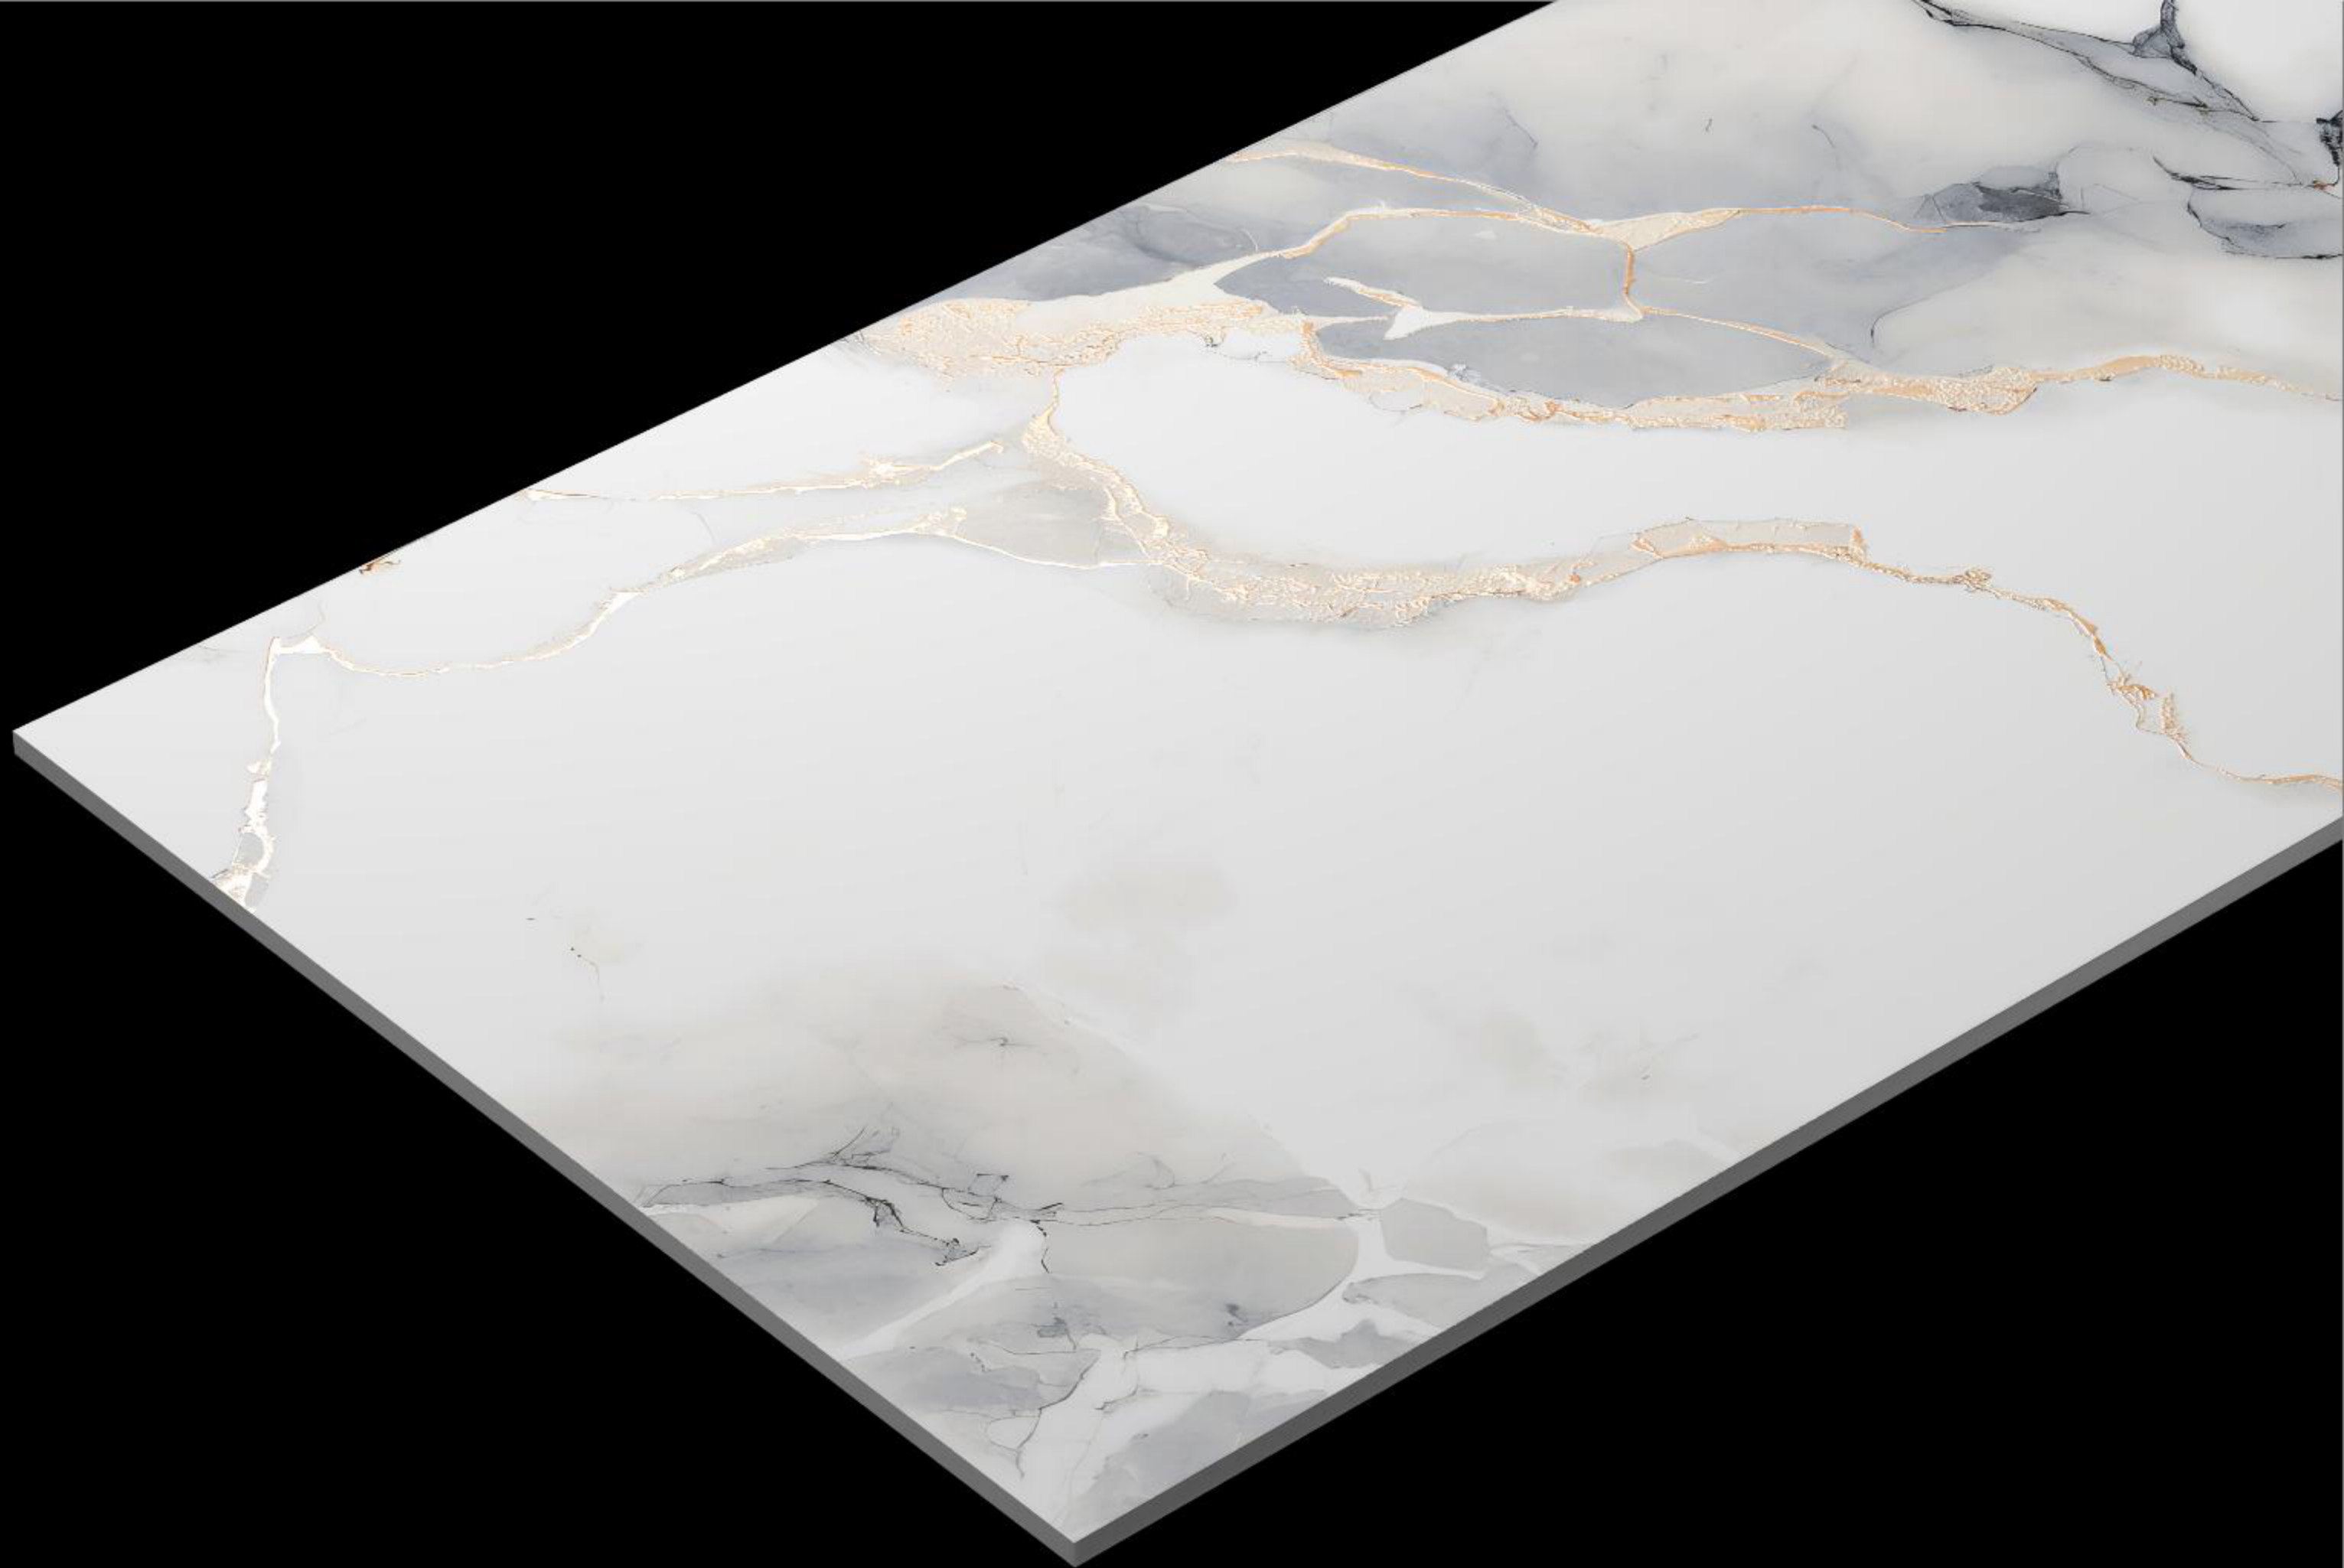

TINUS WHITE