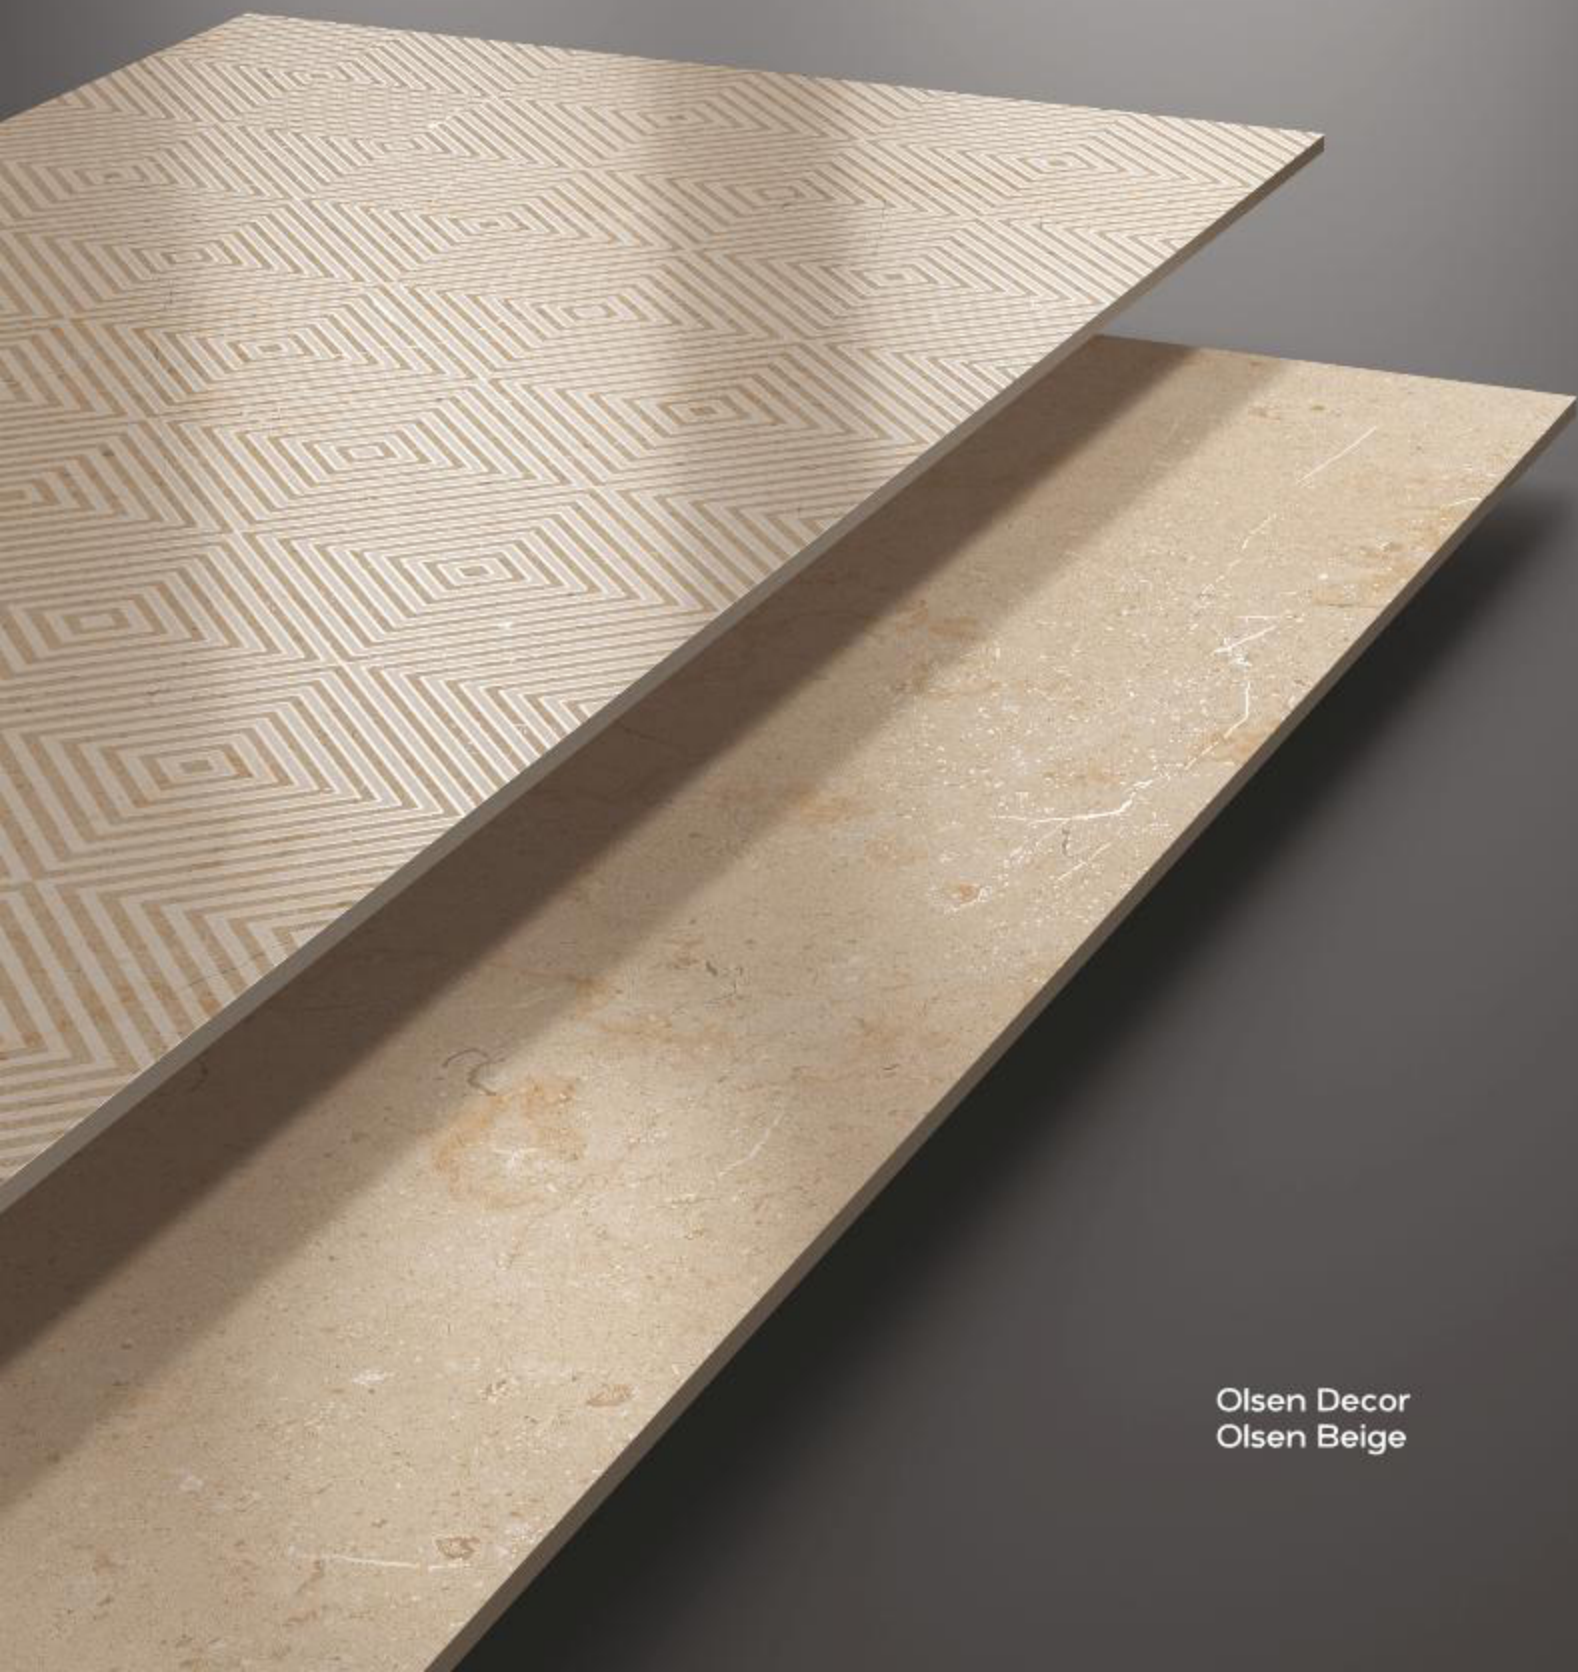

600X
1200mm

CARVING FINISH

Olsen Decor
Olsen Beige