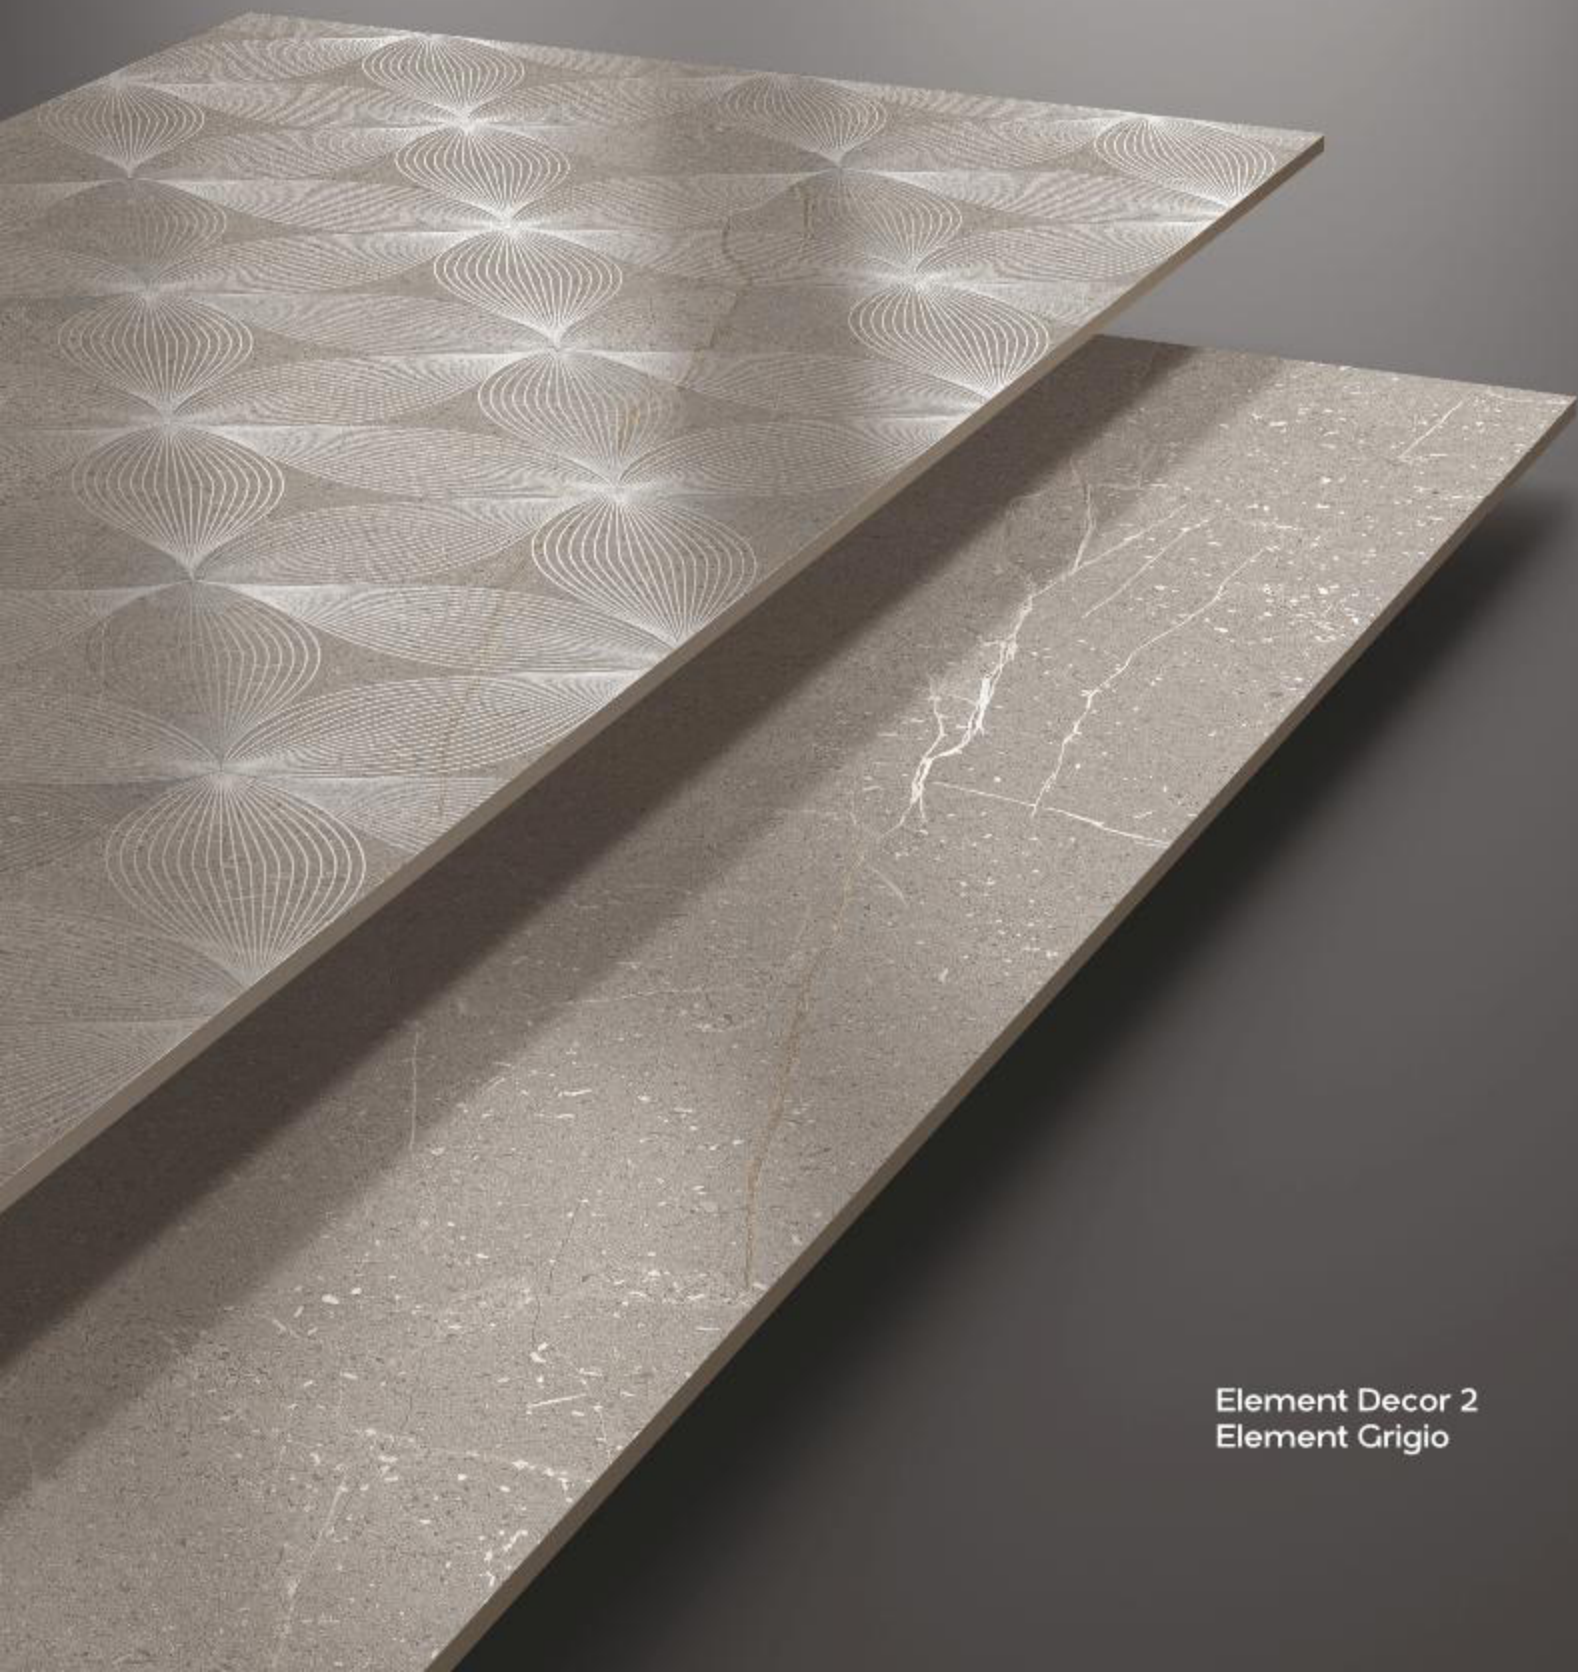

600X
1200mm

CARVING FINISH

Element Decor 2
Element Grigio