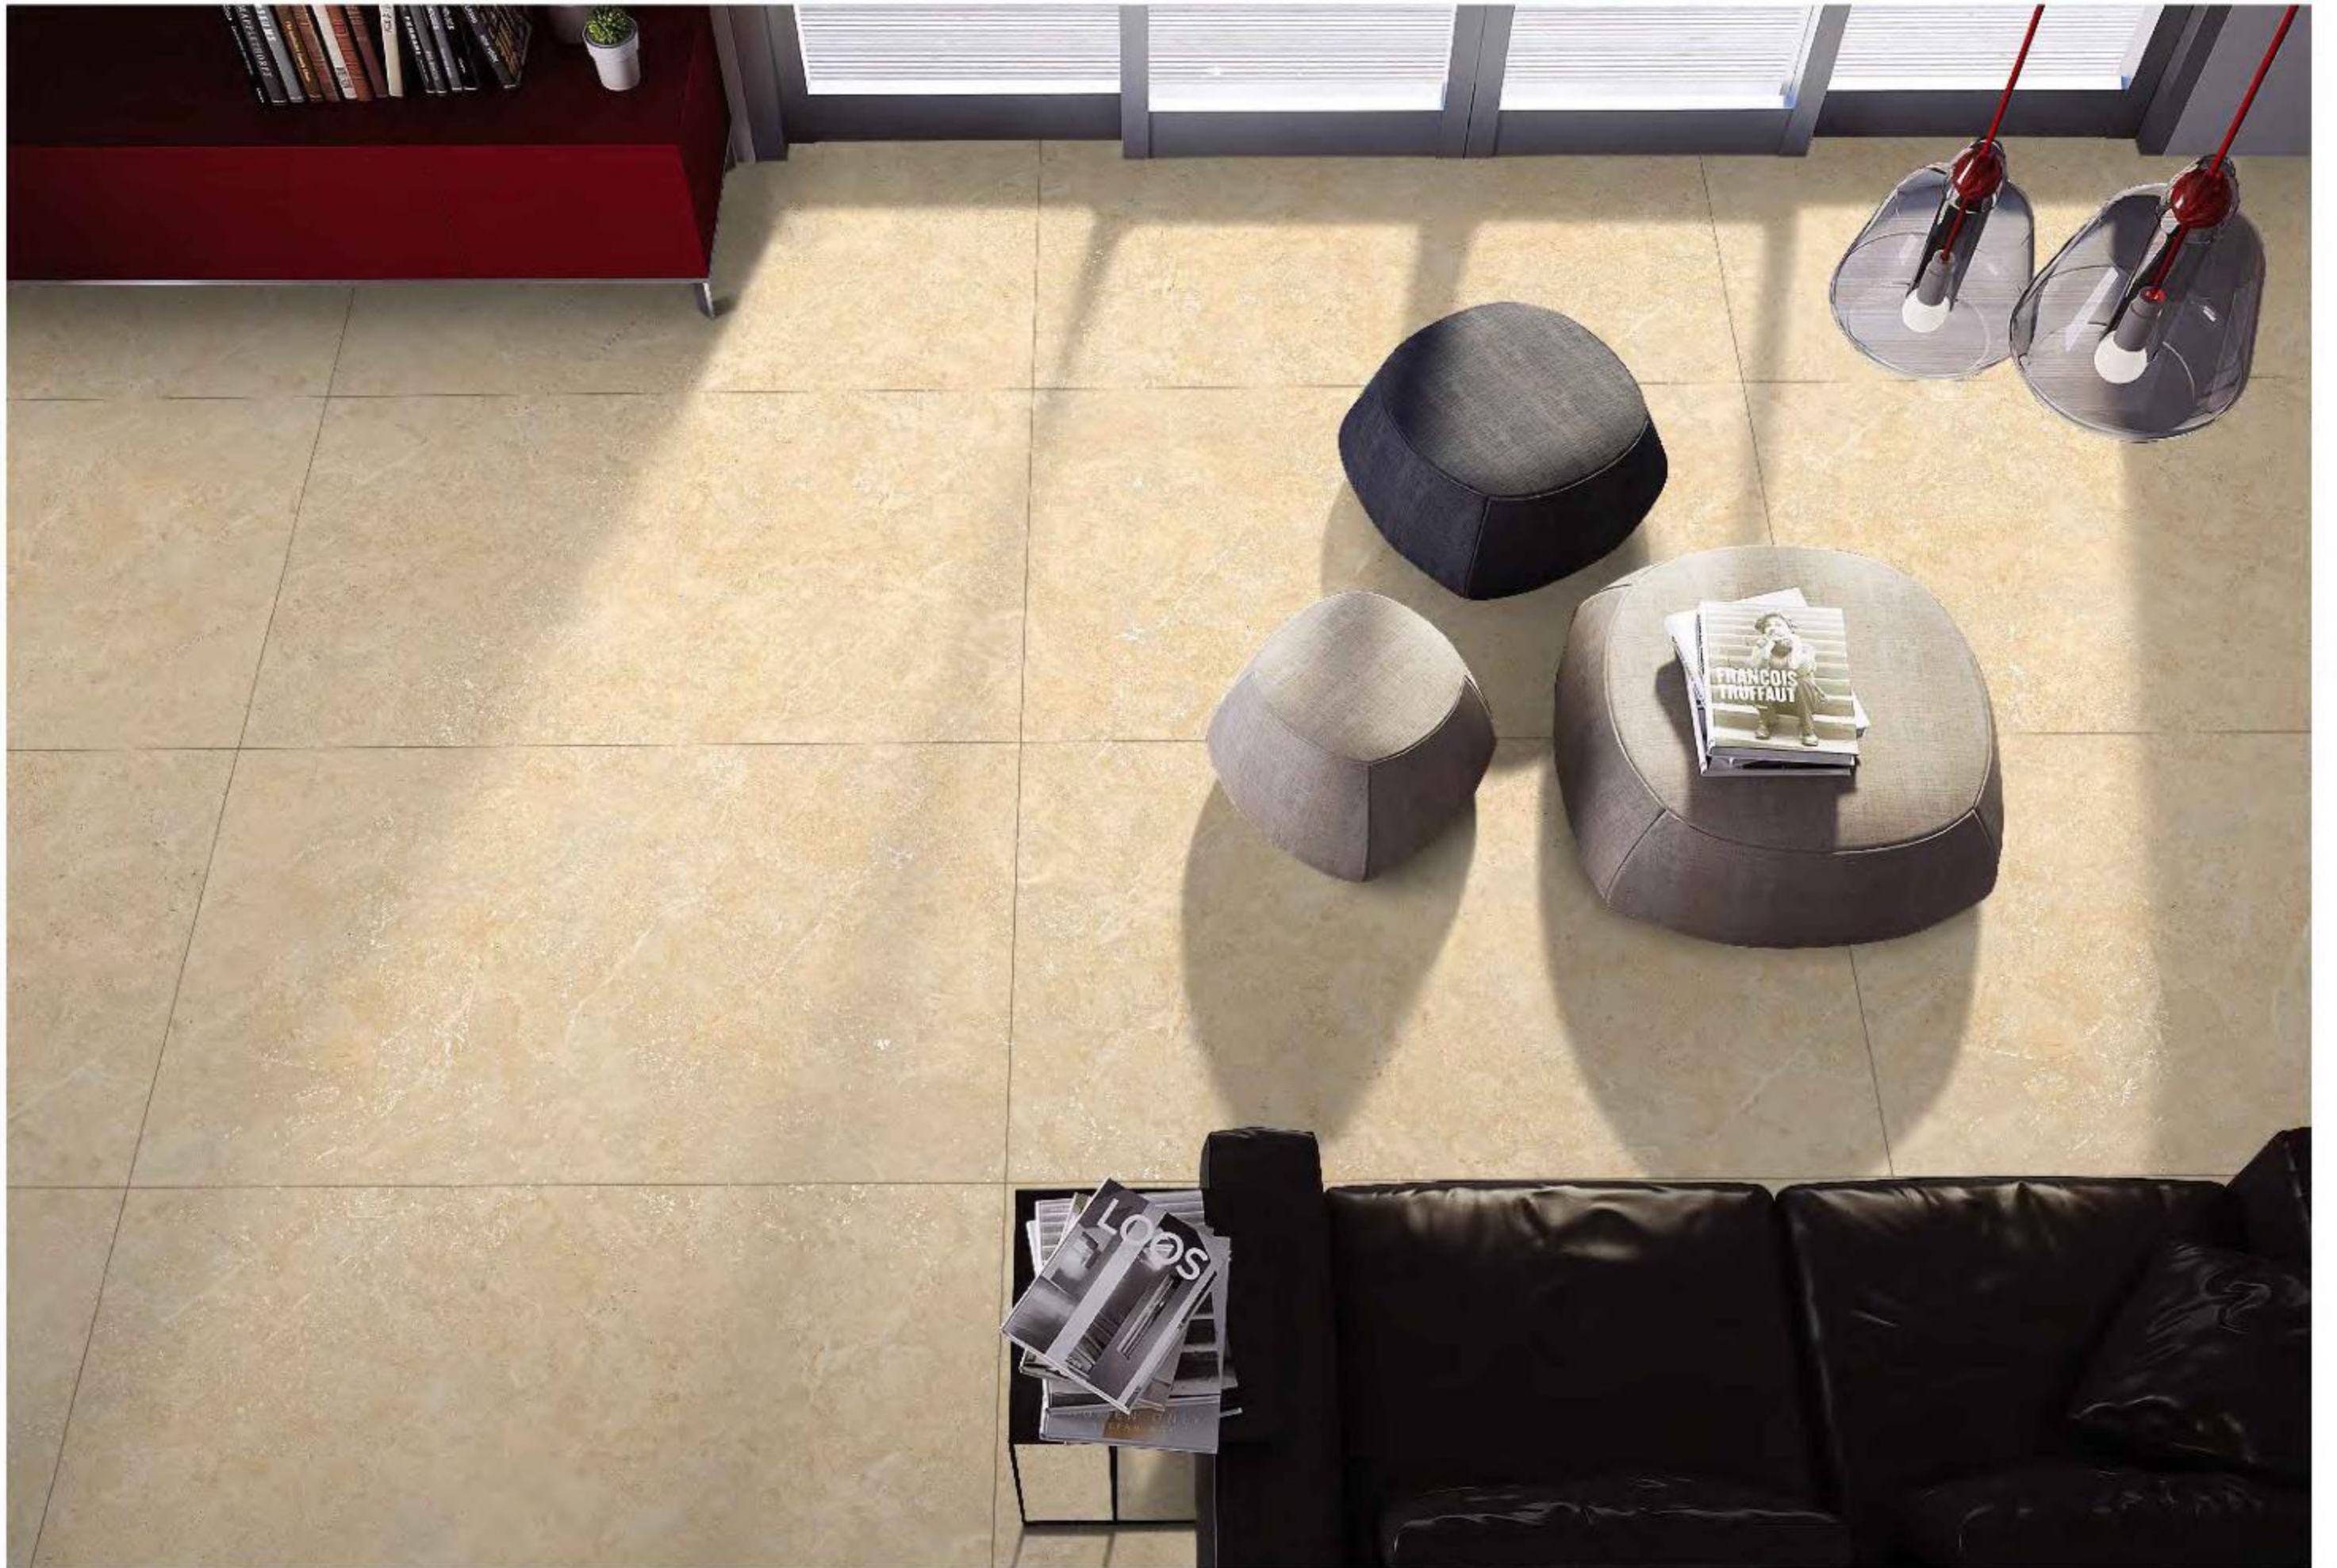

CR_MIAMI
BEIGO

Carving collection
800x1200mm

R ●●●

CR_MILKY
GRAY

Carving collection
800x1200mm

R ●●●●

CR_NAIROBI
MARFIL BEIGE

Carving collection
800x1200mm