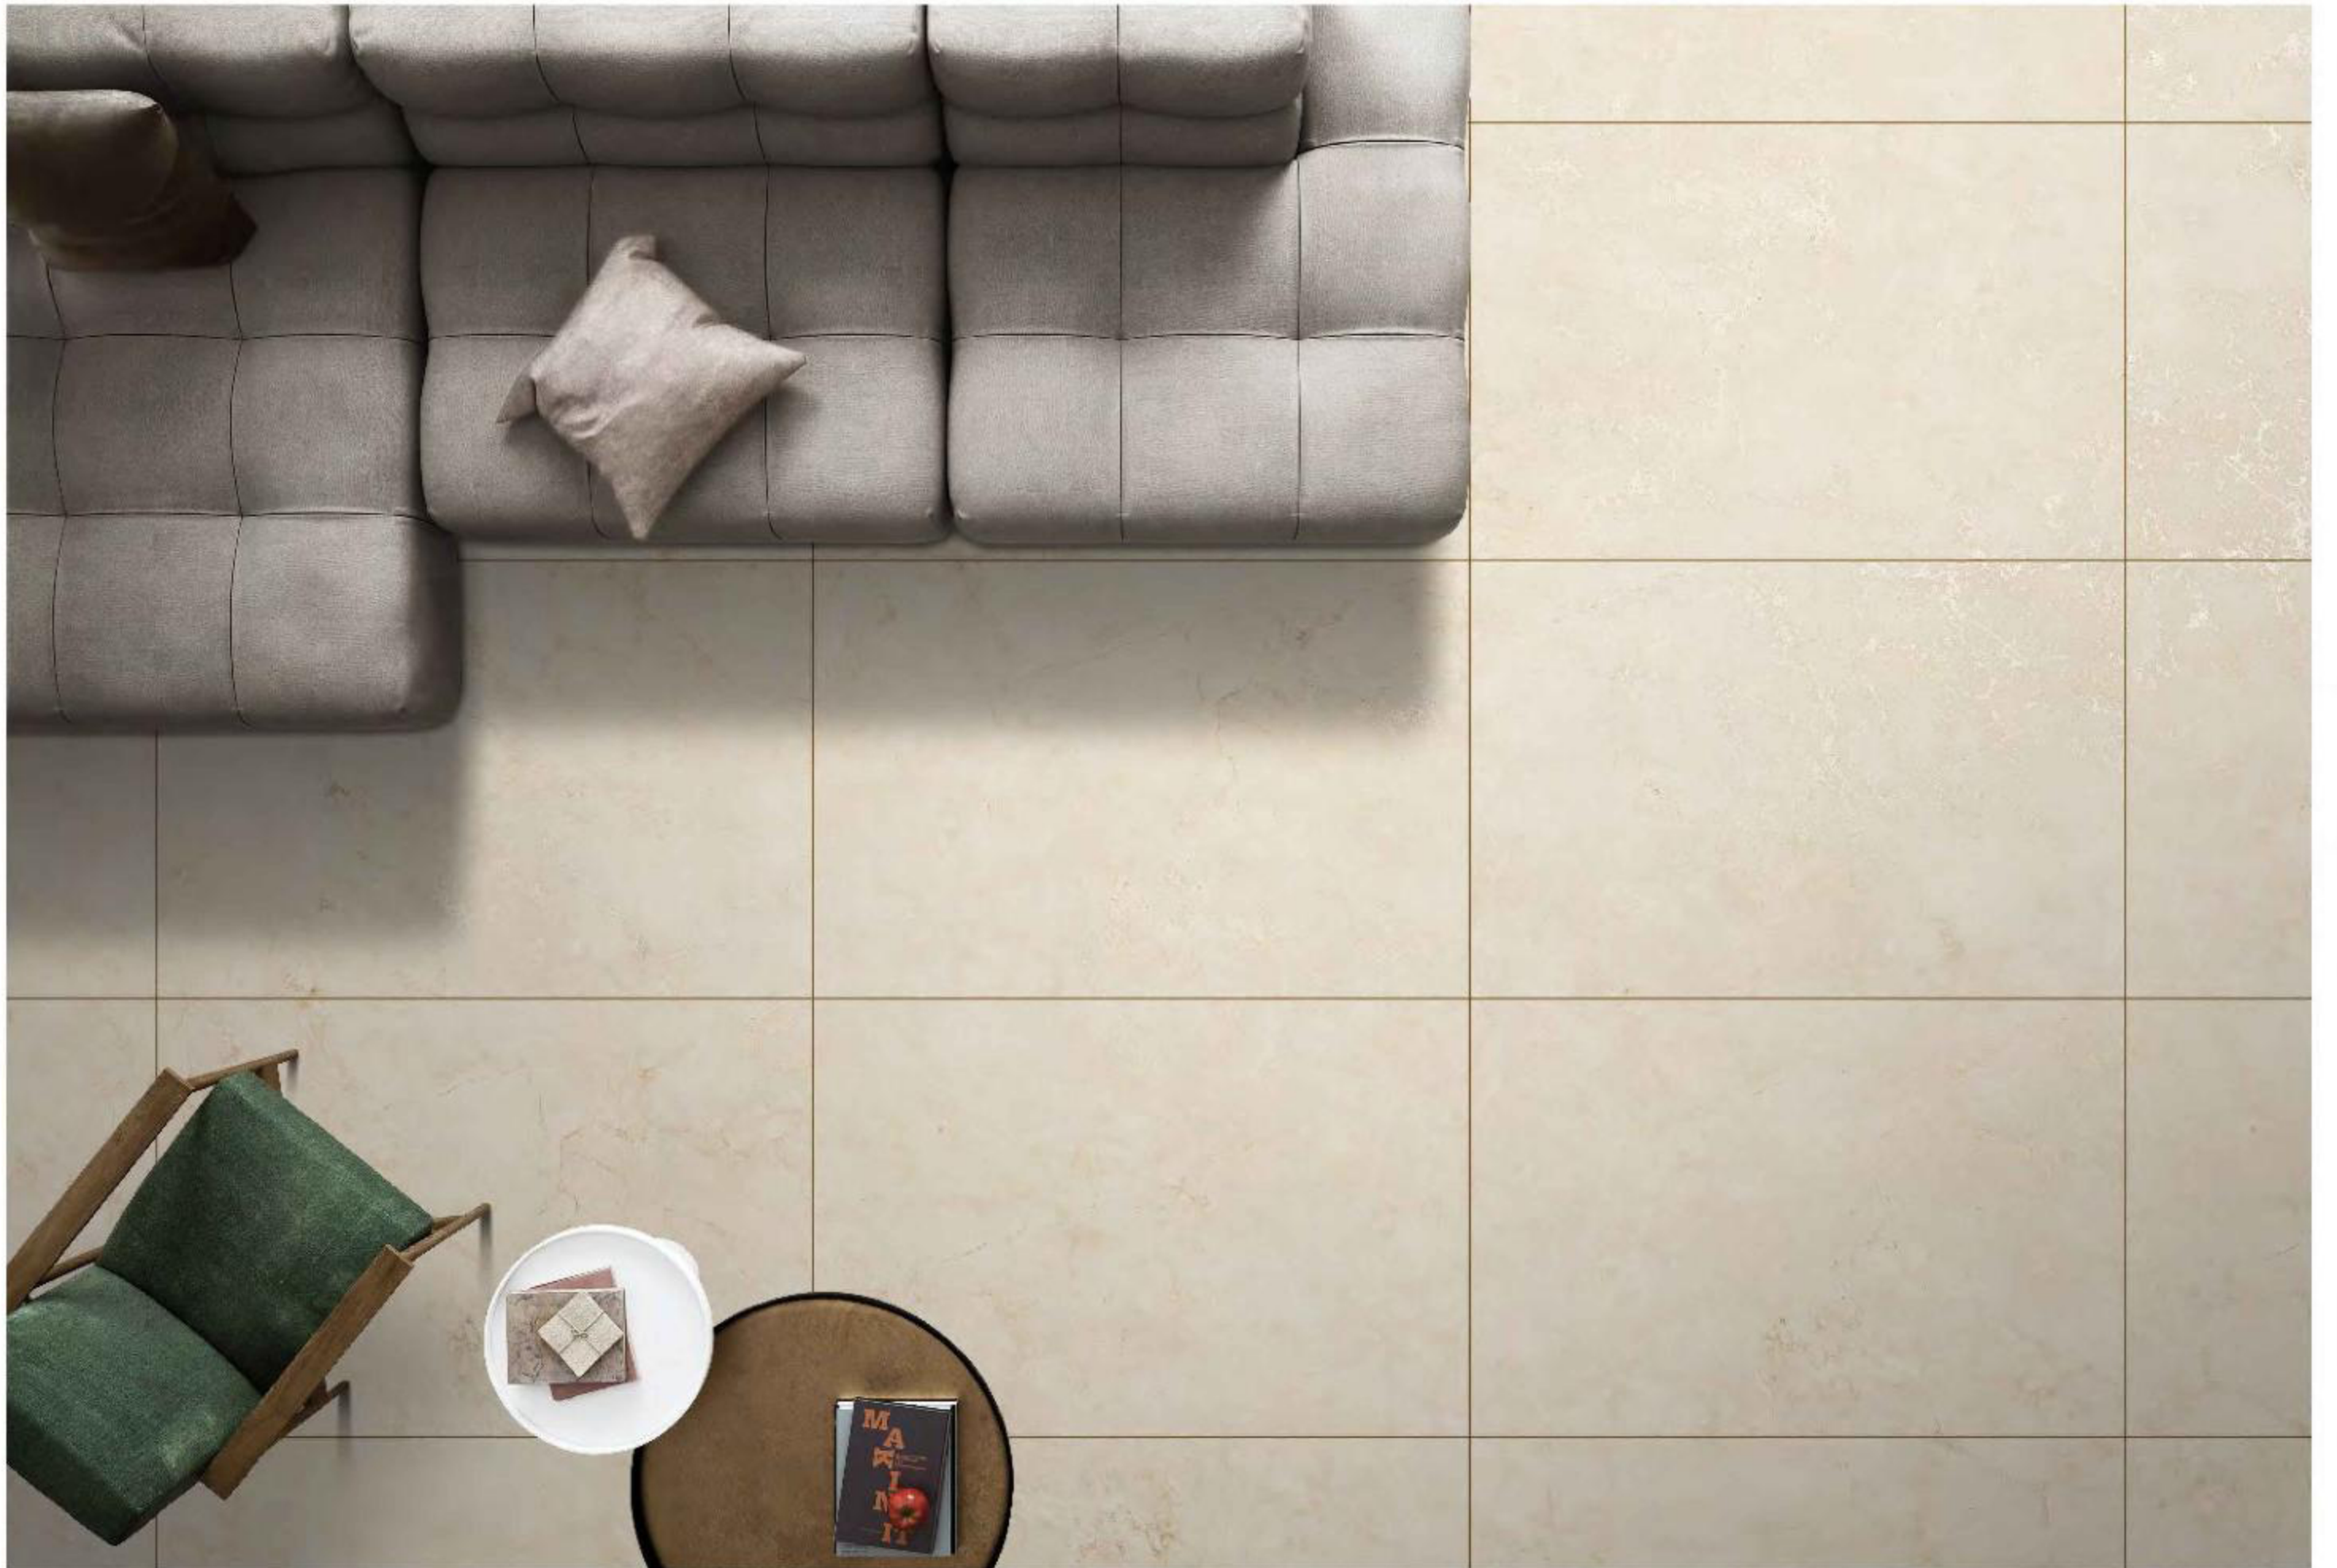

CR_ROCKIN
IVORY

Carving collection
800x1200mm

R ●●●

CR_ROYAL
MARFIL CREAM

Carving collection
800x1200mm

R ●●●

CR_ROYAL
MARFIL GREY

Carving collection
800x1200mm