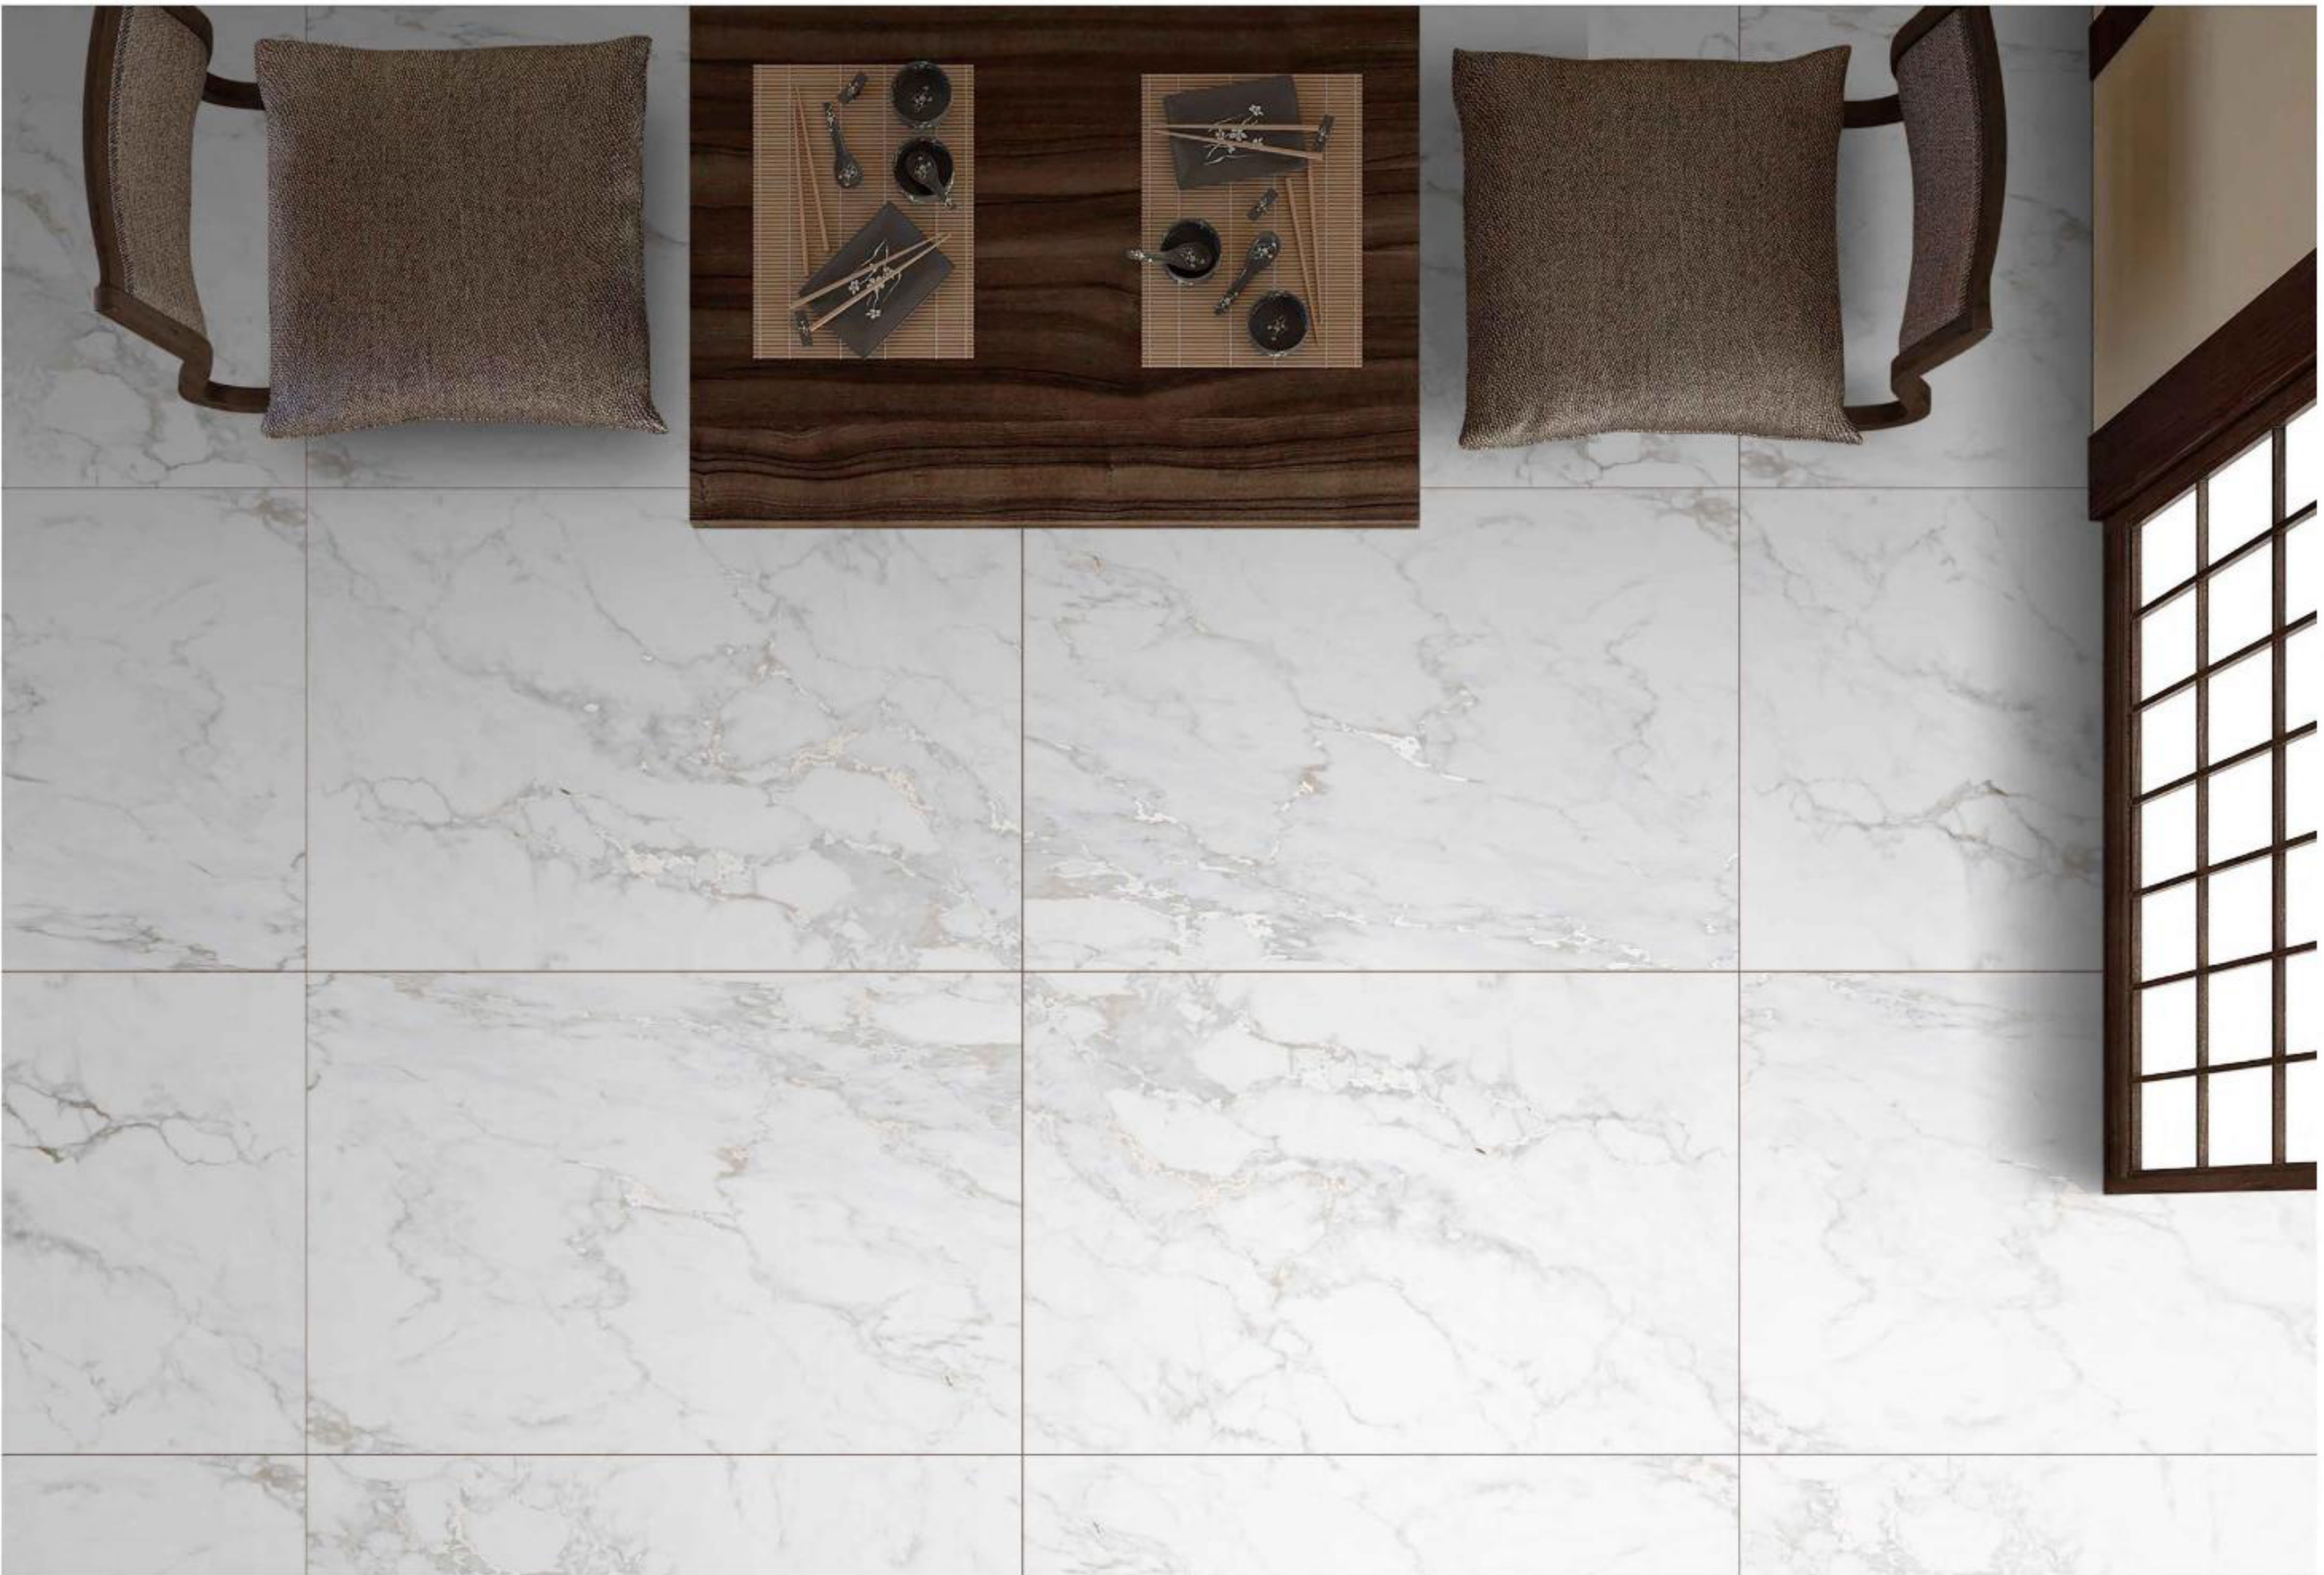

CR_SONEXION
GREY

Carving collection
800x1200mm

R ●●●●

CR_STONIX
BIANCO

Carving collection
800x1200mm

R ● ● ●

CR_TESUTTO
GREY

Carving collection
800x1200mm