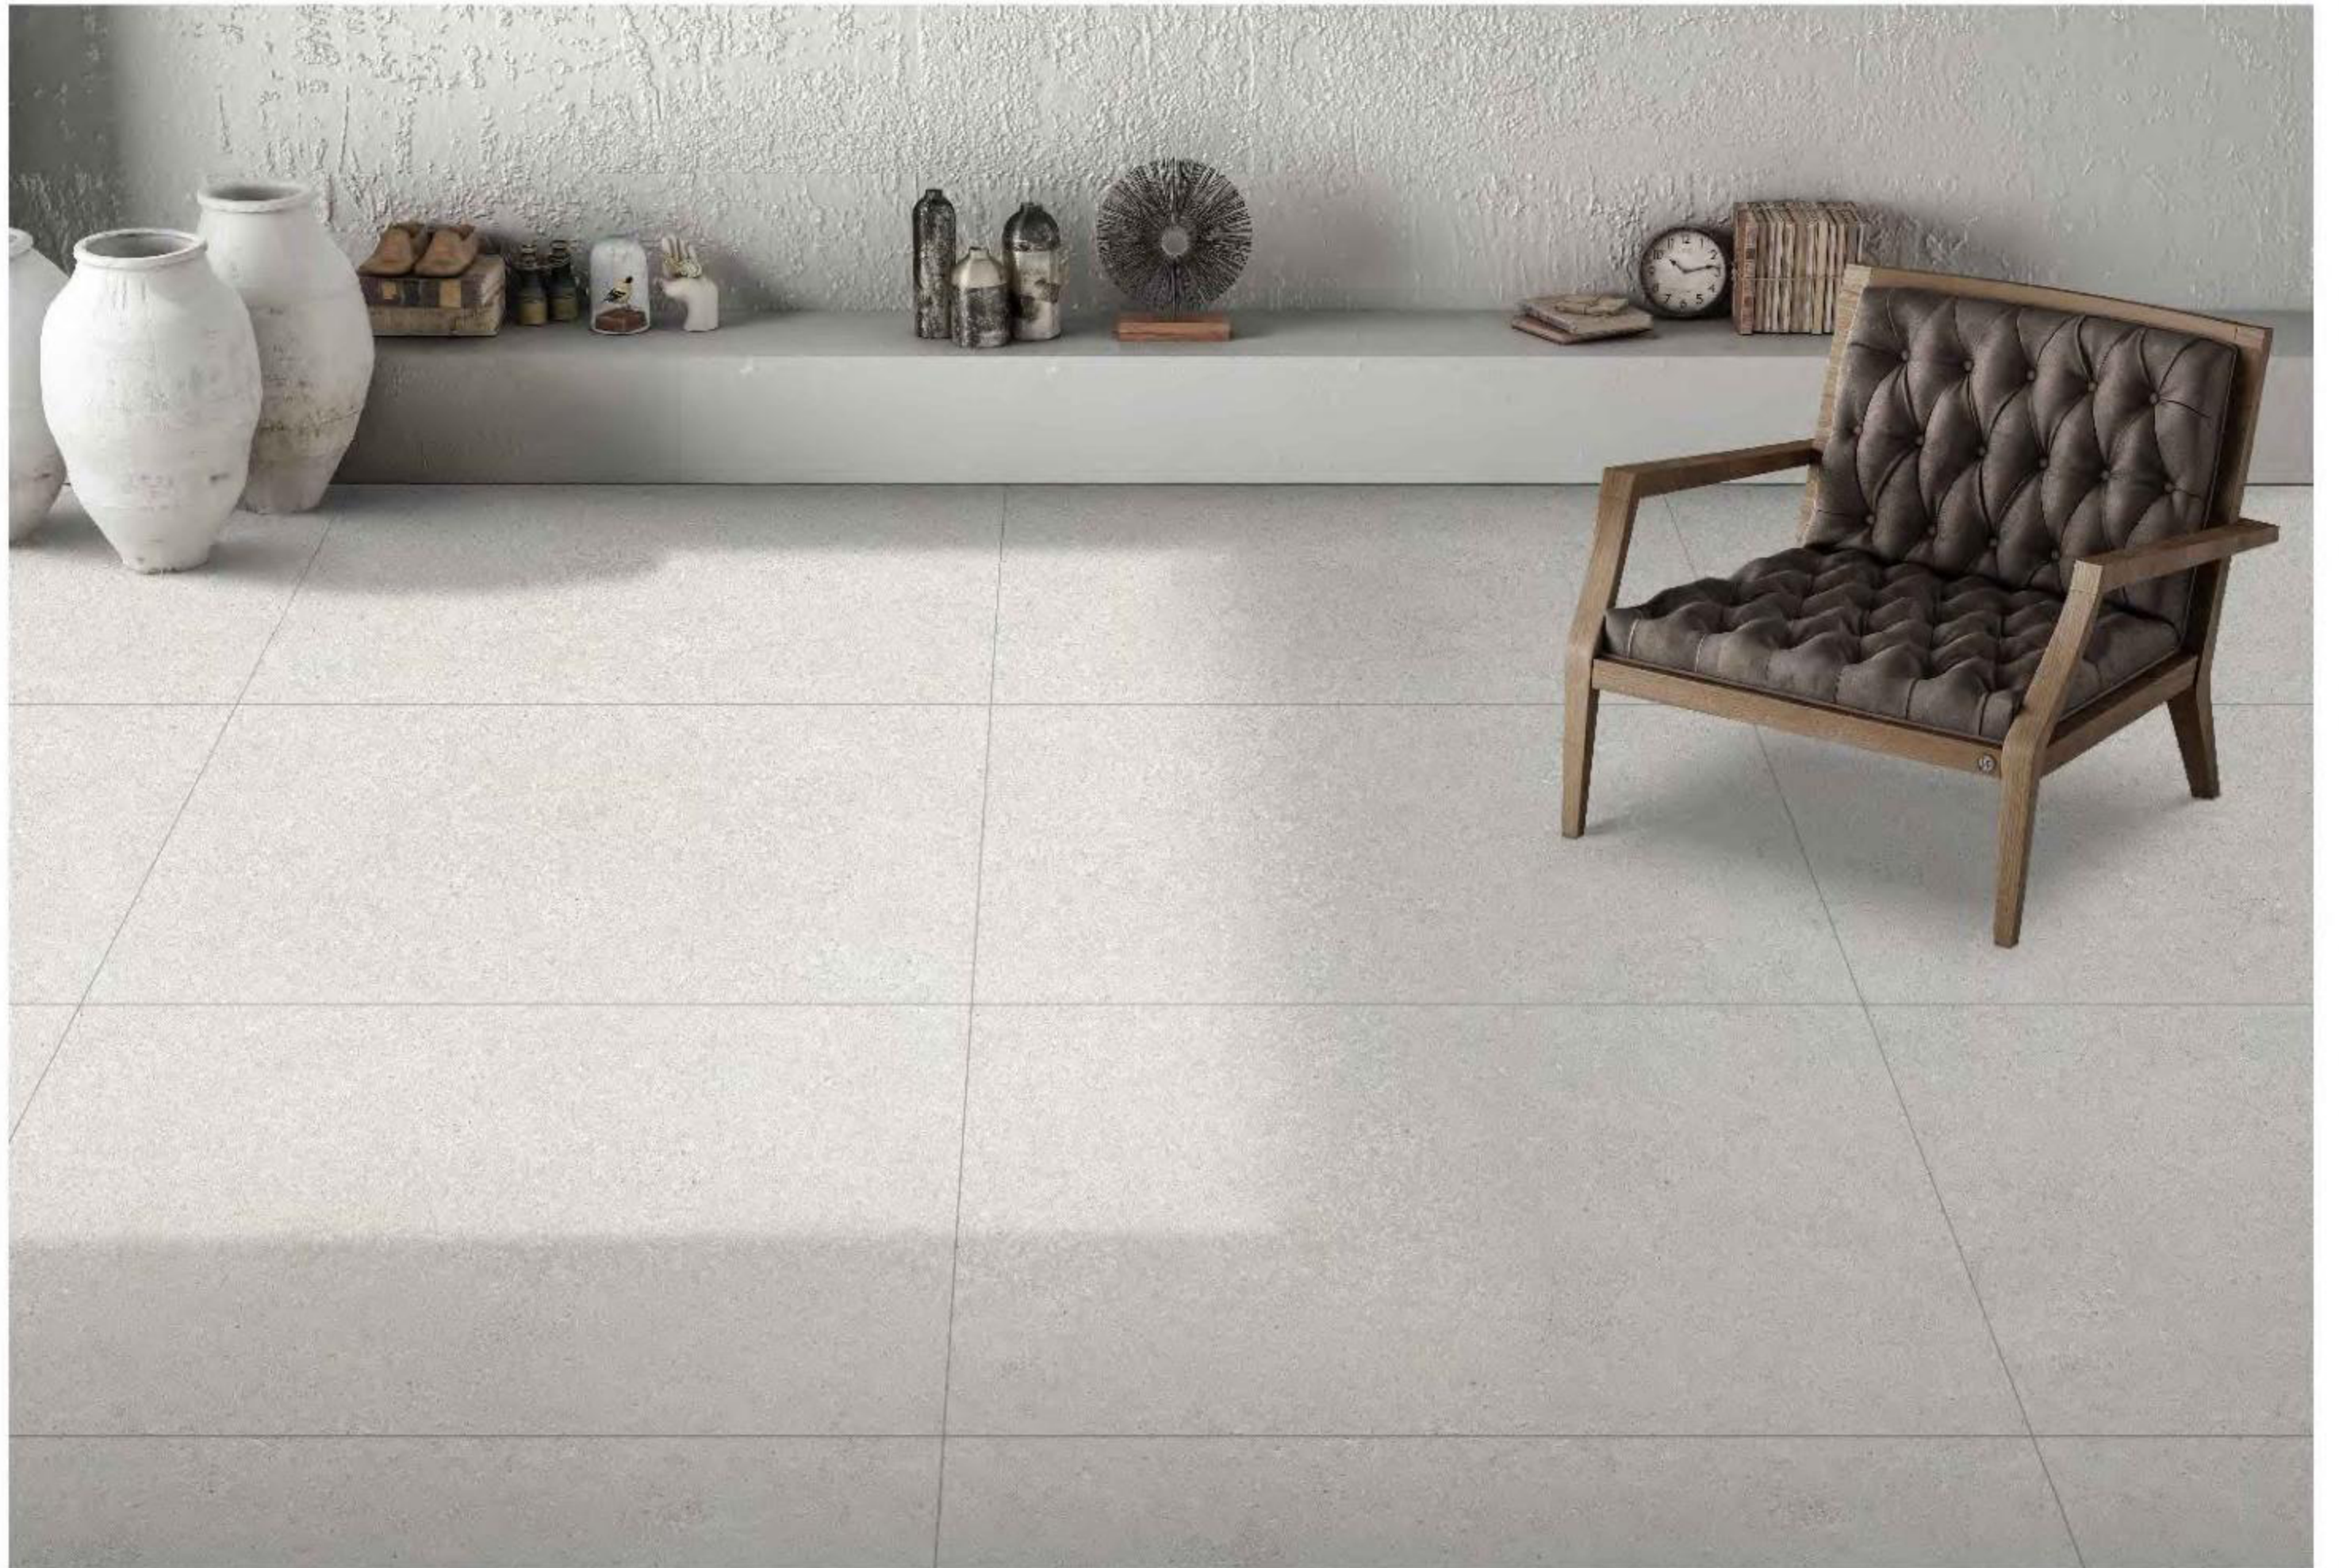

R ●●●

CR_LIZER
NATURAL

Carving collection
800x1200mm

R ●●●●

CR_LUCCA
BROWN

Carving collection
800x1200mm

R ●●

CR_MARAZZI
BIANCA