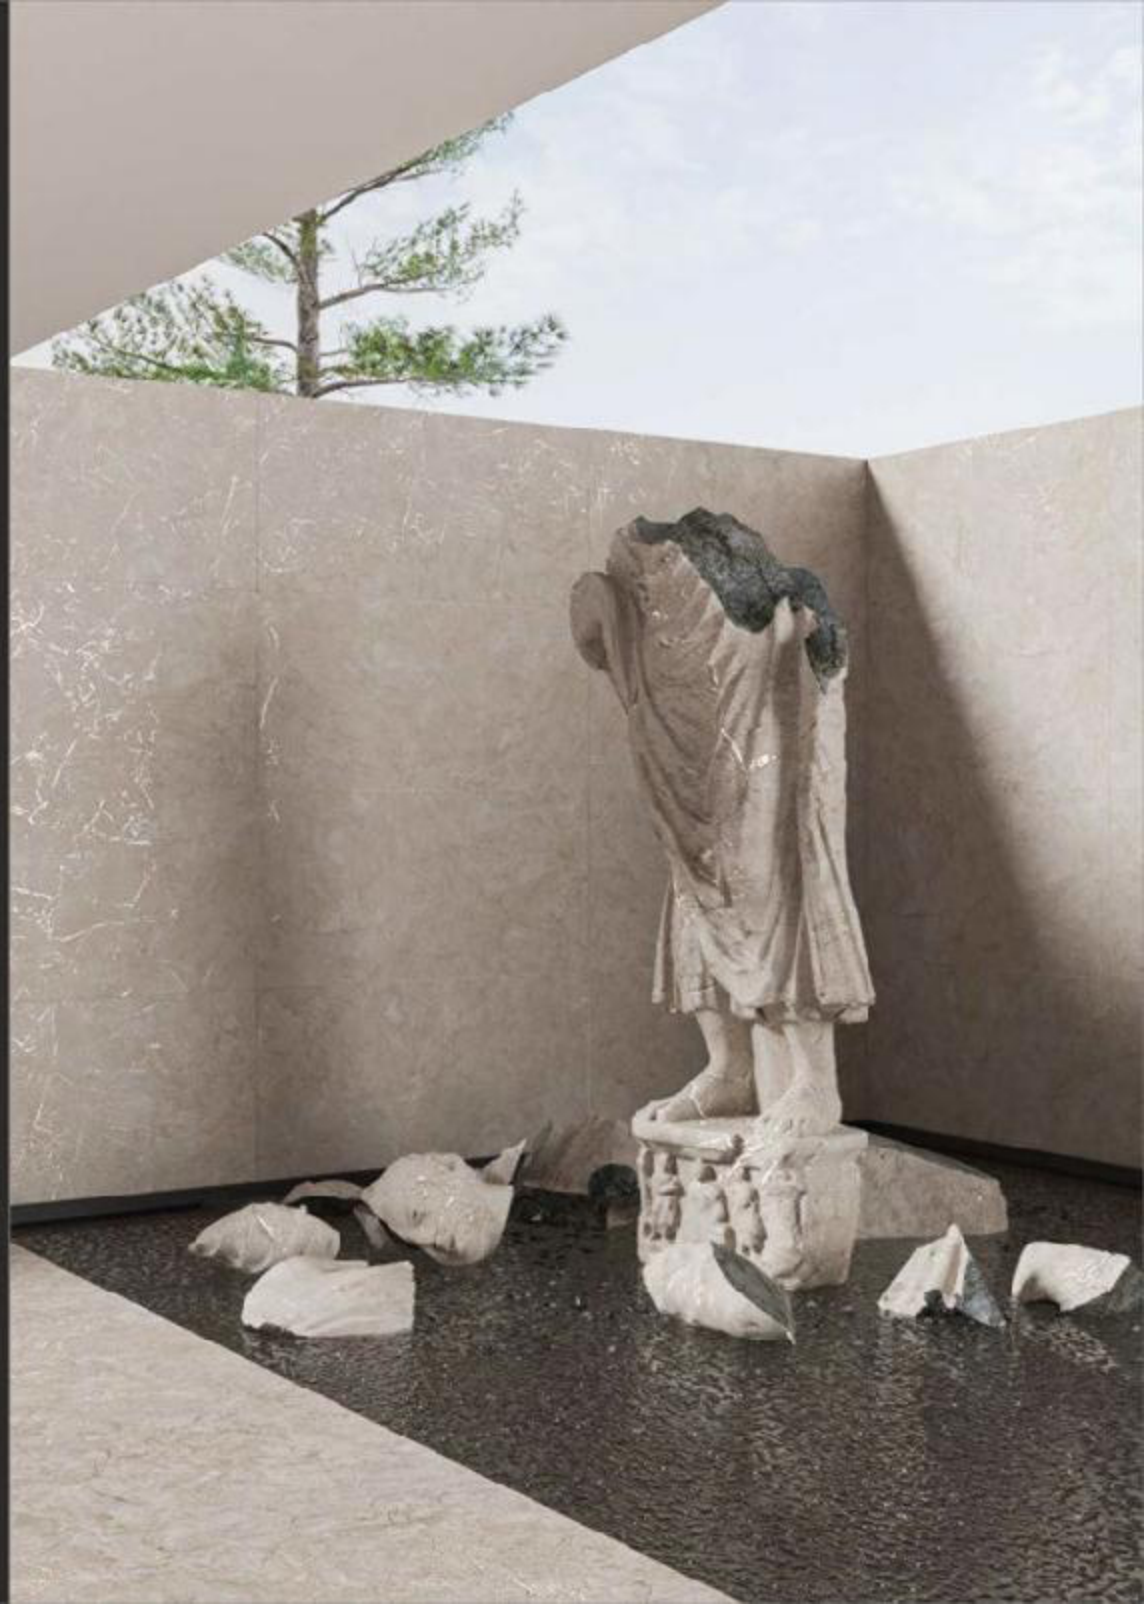

**Elevate the perception
with the breathtaking
surfaces**

Our Artiq collection is the beauty of ceramic creation. It's the tale of classic white series, carved to soothe the senses with serenity & classy shade. Indulge in the ecstasy & fantasy of veins infused in the sensational white surfaces. The waves and designs of the tiles have a striking resemblance to those of genuine stone. LONIX stands for luxury that is affordable with the melange of ceramic artisanship. Embrace your mood & corners across your space with the uplifting shades of the Artiq collection. Delve into the eye-pleasing textures that decorate your dream spaces.