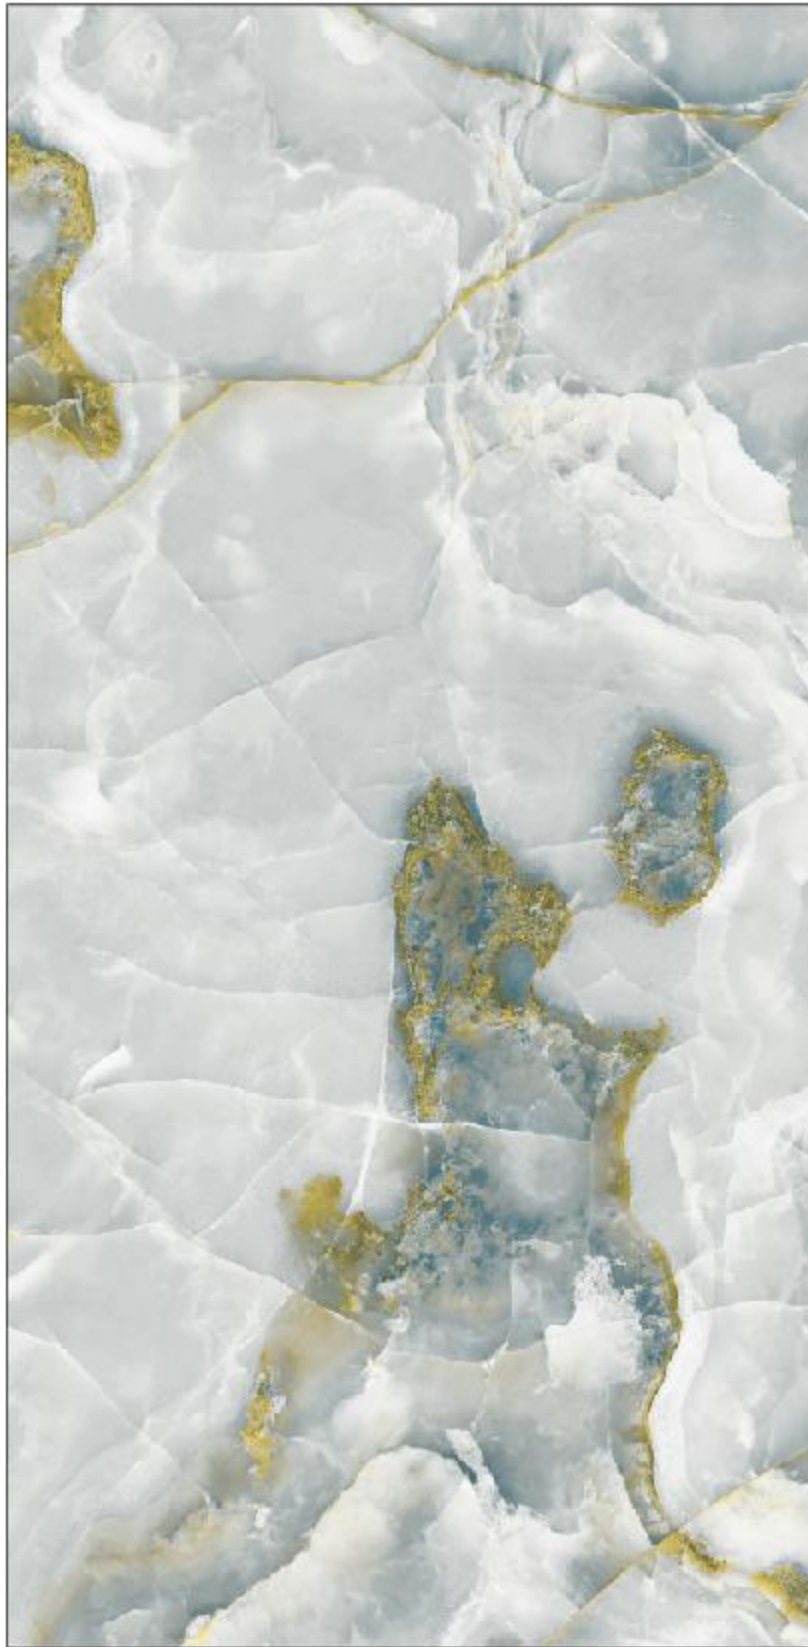

600 X
1200mm
**GLOSSY
COLLECTION**

SWELL
— GRANITO —

CRYSTAL WAVES

SIZE :
600x1200MM

RANDOM

Glossy
COLLECTION

Glossy
COLLECTION

CL OUDY WHITE