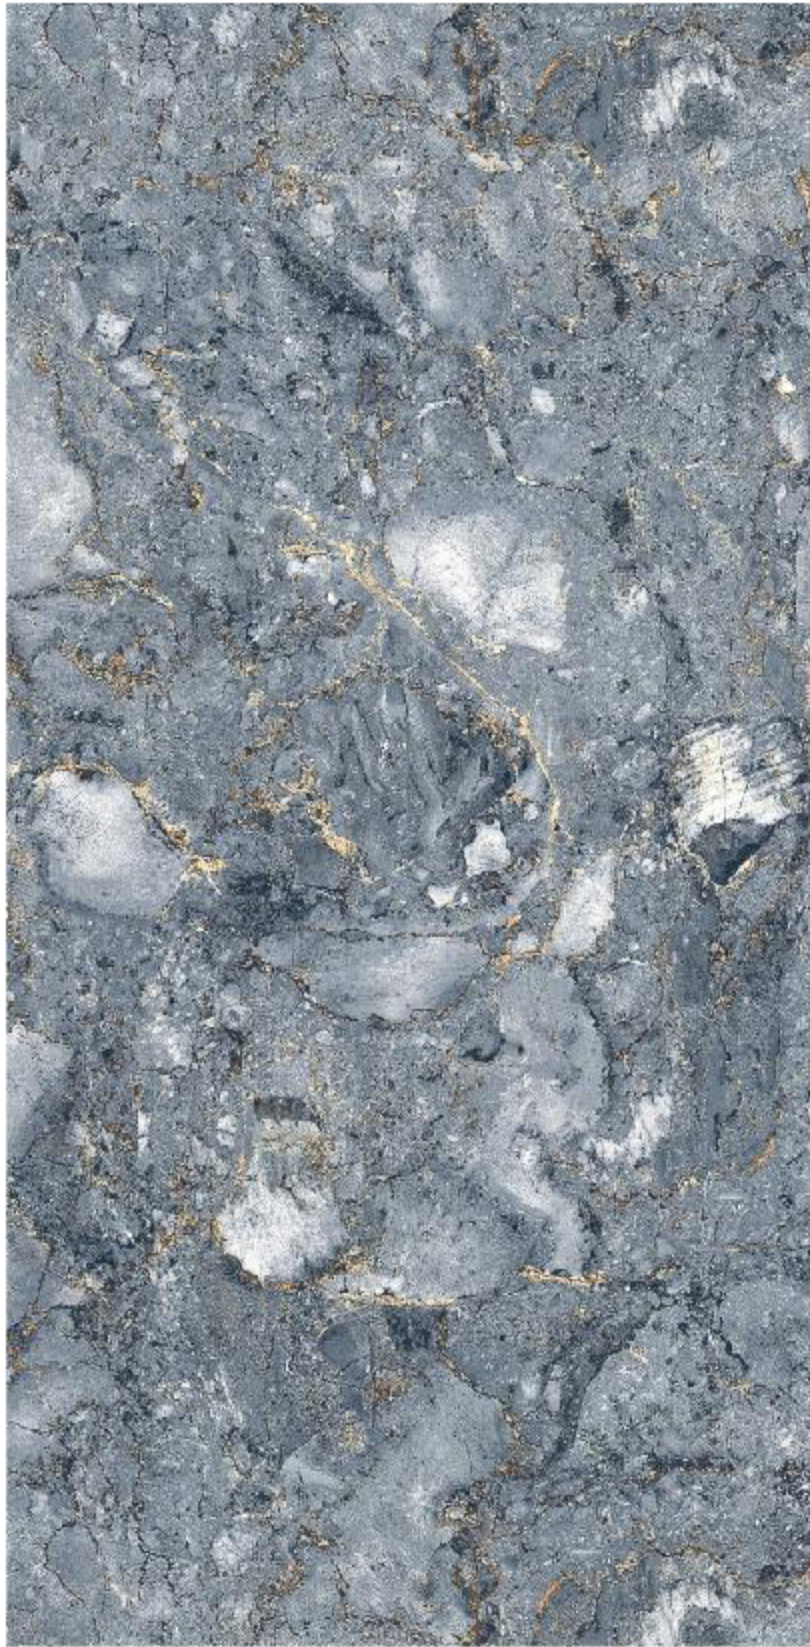

Random - 4 pcs

600X
1200mm
**GLOSSY
COLLECTION**

ANTISKY

SIZE:
600x1200MM

RANDOM

Glossy
COLLECTION

Glossy
COLLECTION

ALEXINA BLUE