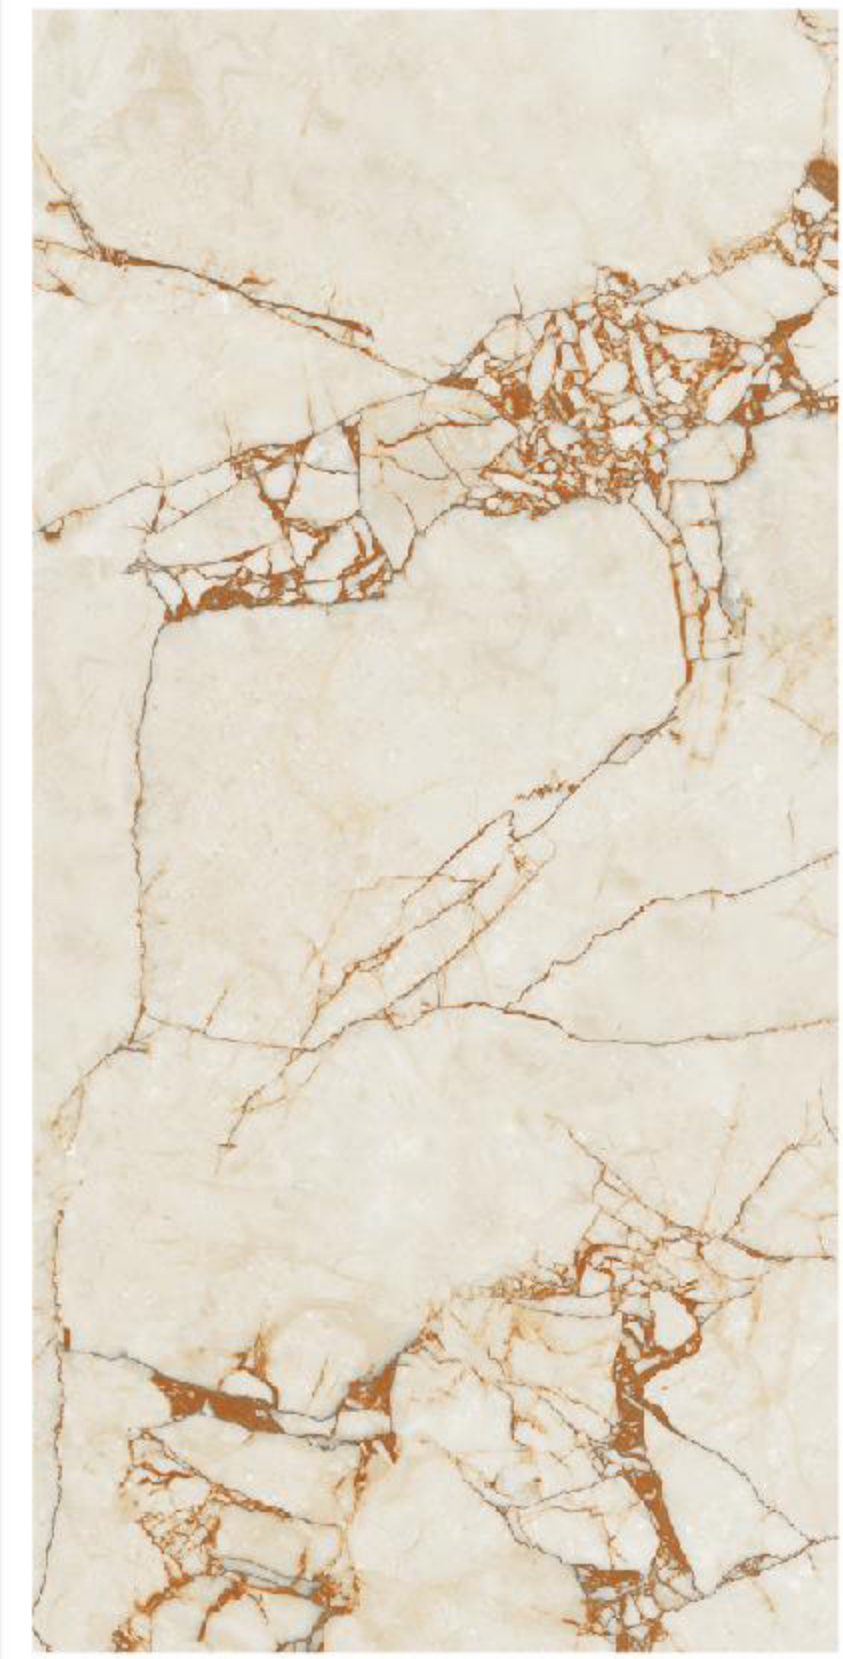

SIZE :
600x1200MM

RANDOM

Glossy
COLLECTION

Glossy
COLLECTION

FRENCH COPPER

SIZE :
600x1200MM

RANDOM
■■■■■

Glossy
COLLECTION