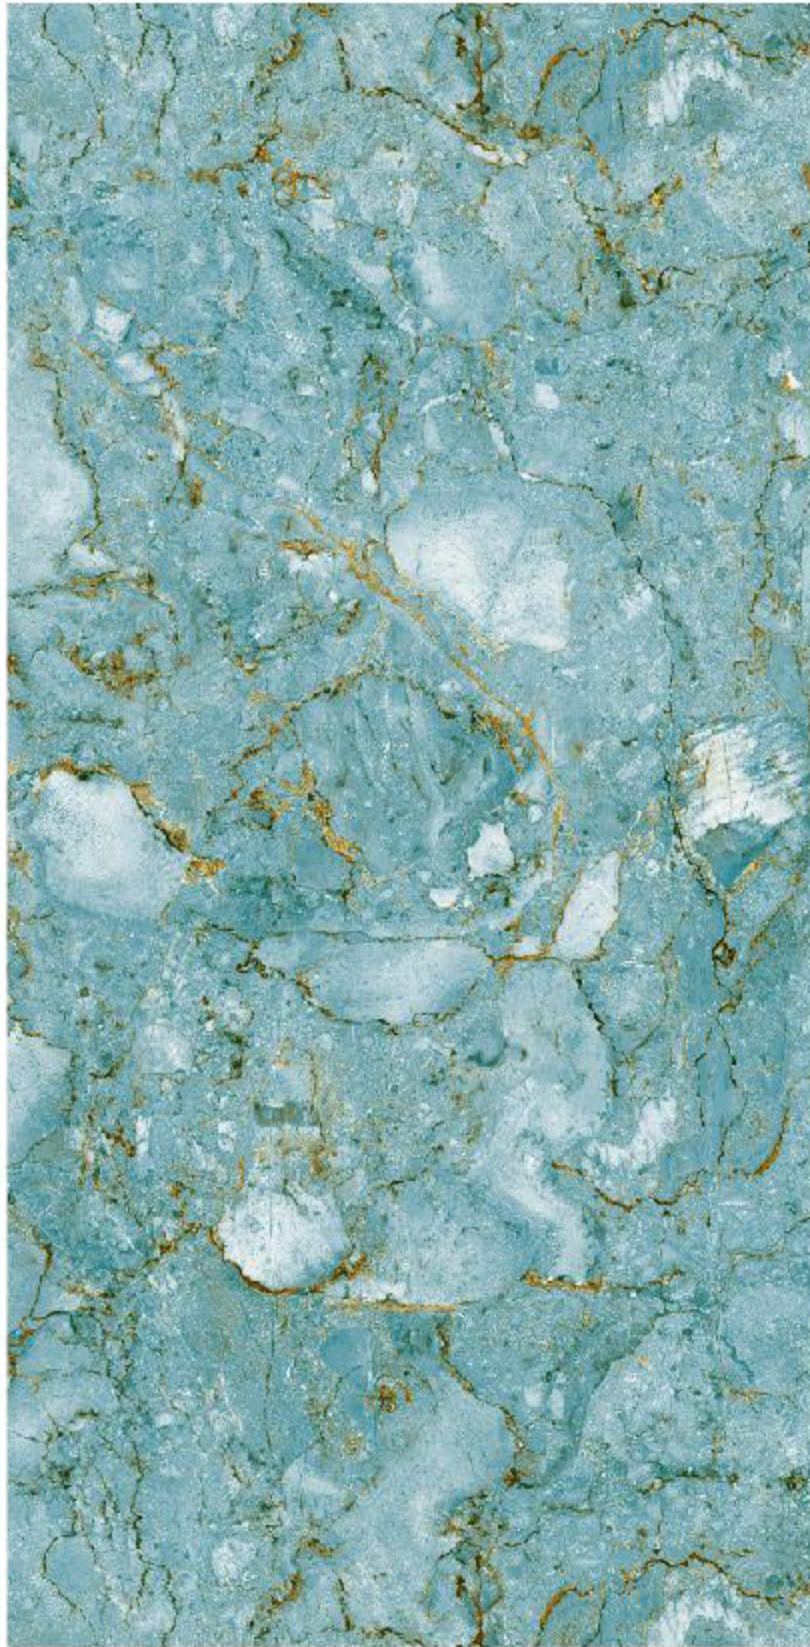

SIZE :
600x1200MM

RANDOM

Glossy
COLLECTION

Glossy

ALEXINA AQUA

SIZE :
600x1200MM

RANDOM
■■■■

Glossy
COLLECTION