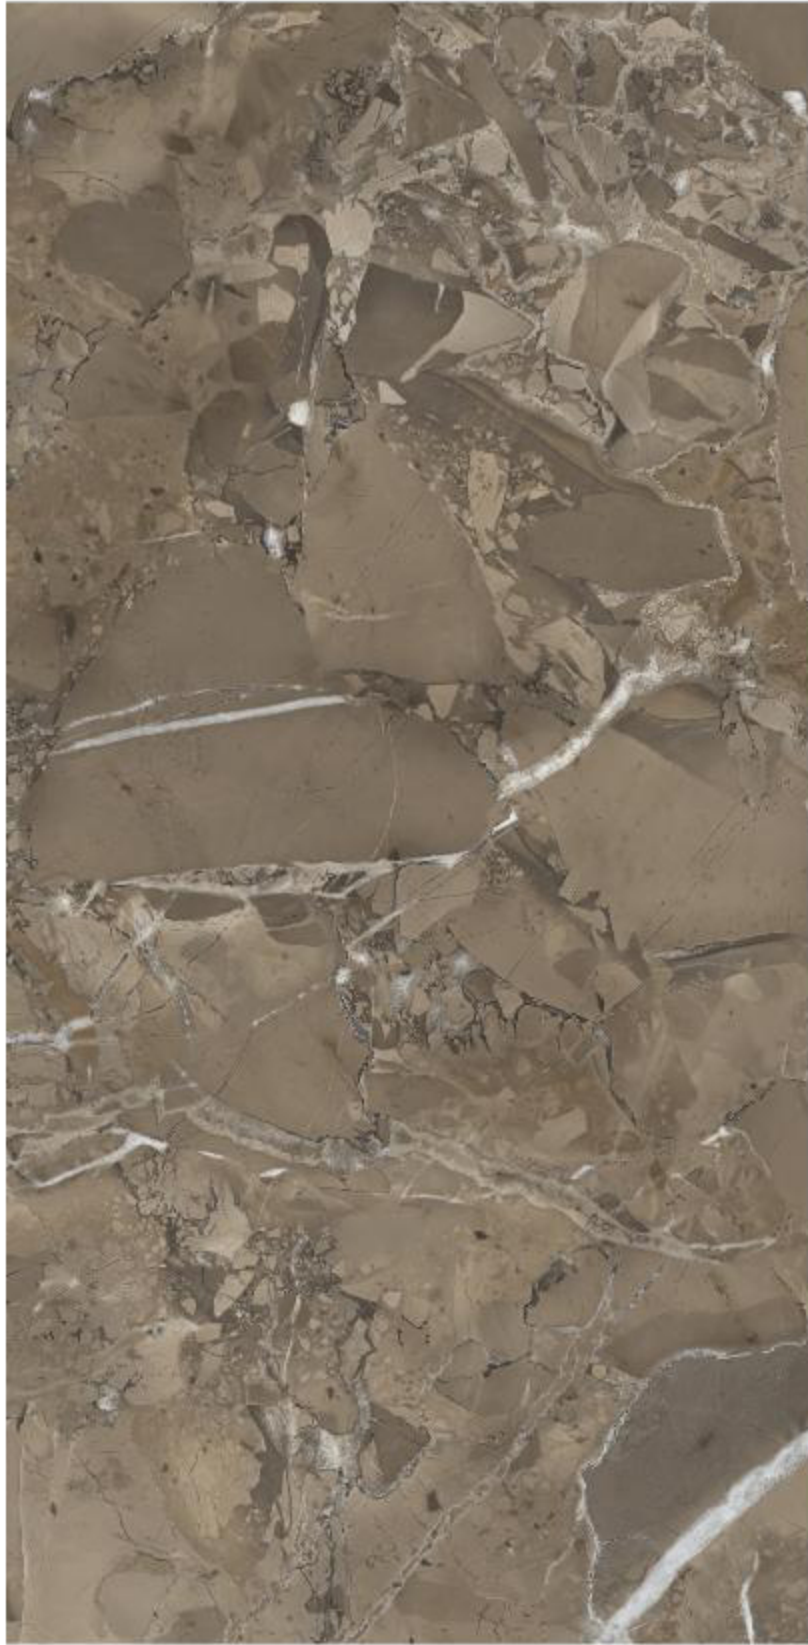

Glossy
COLLECTION

VENICE BROWN

SIZE :
600x1200MM

RANDOM

Glossy
COLLECTION

Glossy
COLLECTION

VENICE CREMA

SIZE :
600x1200MM