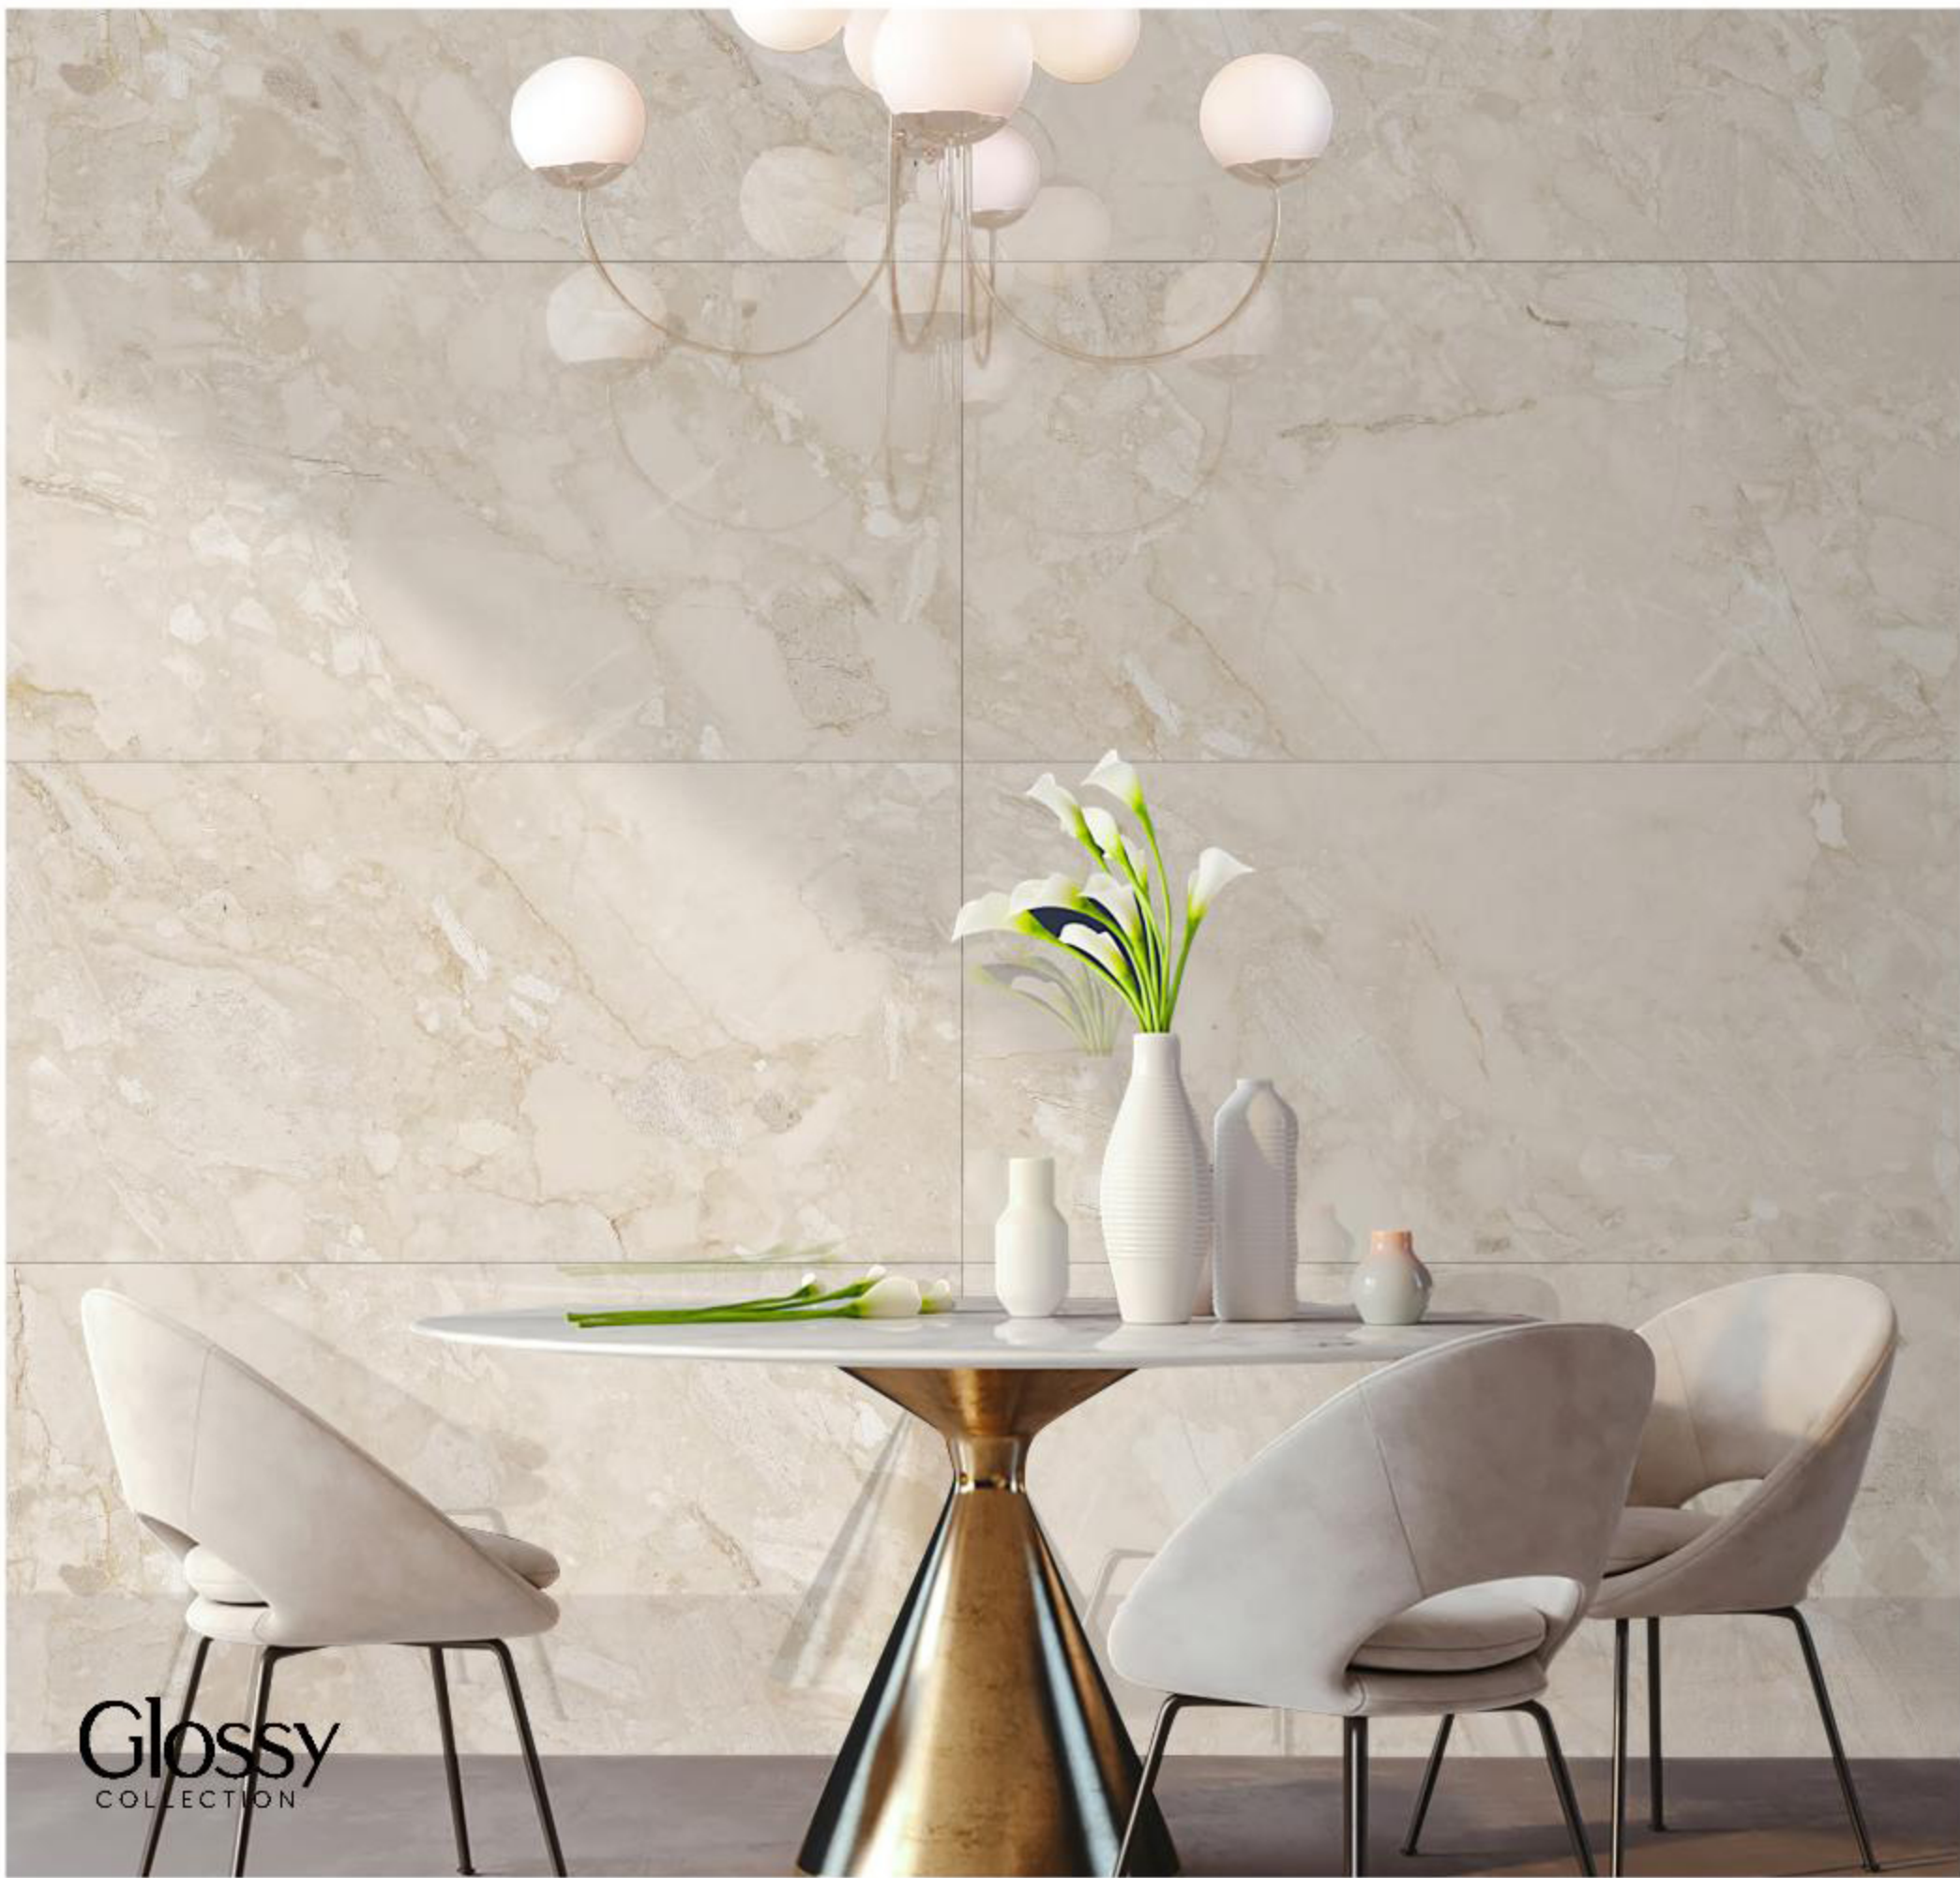

SIZE :
600x1200MM

RANDOM

Glossy
COLLECTION

Glossy
COLLECTION

ROMANO BEIGE

SIZE :
600x1200MM

RANDOM

Glossy
COLLECTION