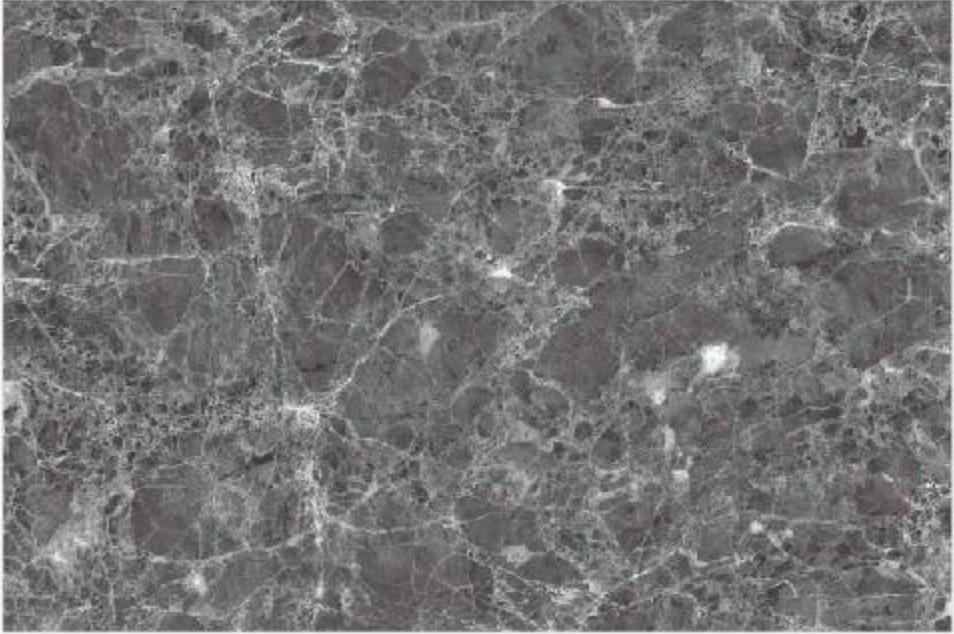

- CHEMICAL RESISTANT
- DIMENSIONAL STABILITY
- HYGIENIC SURFACE
- FROST RESISTANT
- UV & HEAT RESISTANT
- SCRATCH & ABRASION RESISTANT
- STAIN RESISTANT
- WATER RESISTANT