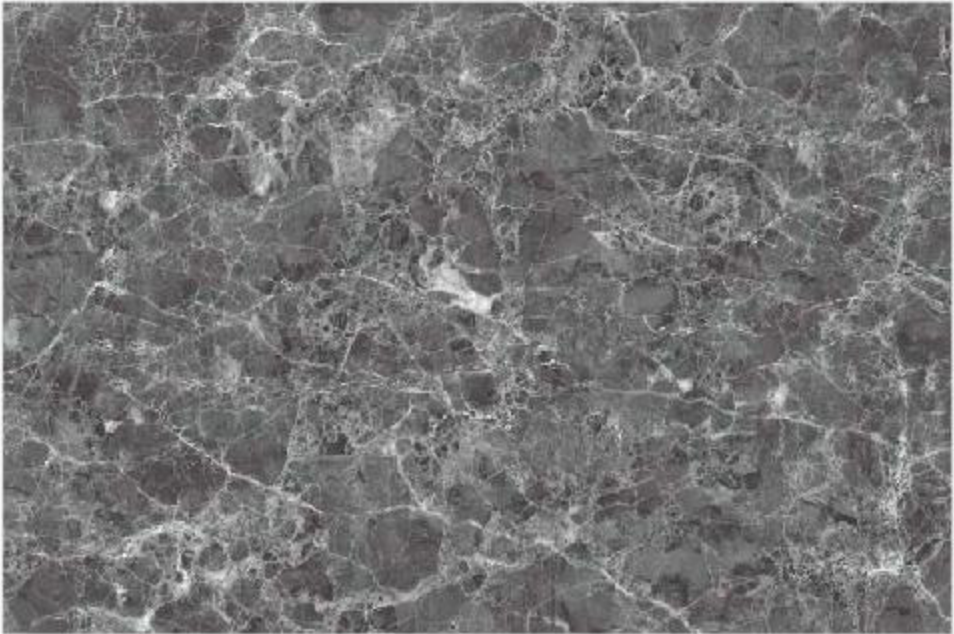

- CHEMICAL RESISTANT
- DIMENSIONAL STABILITY
- HYGIENIC SURFACE
- FROST RESISTANT
- UV & HEAT RESISTANT
- SCRATCH & ABRASION RESISTANT
- STAIN RESISTANT
- WATER RESISTANT