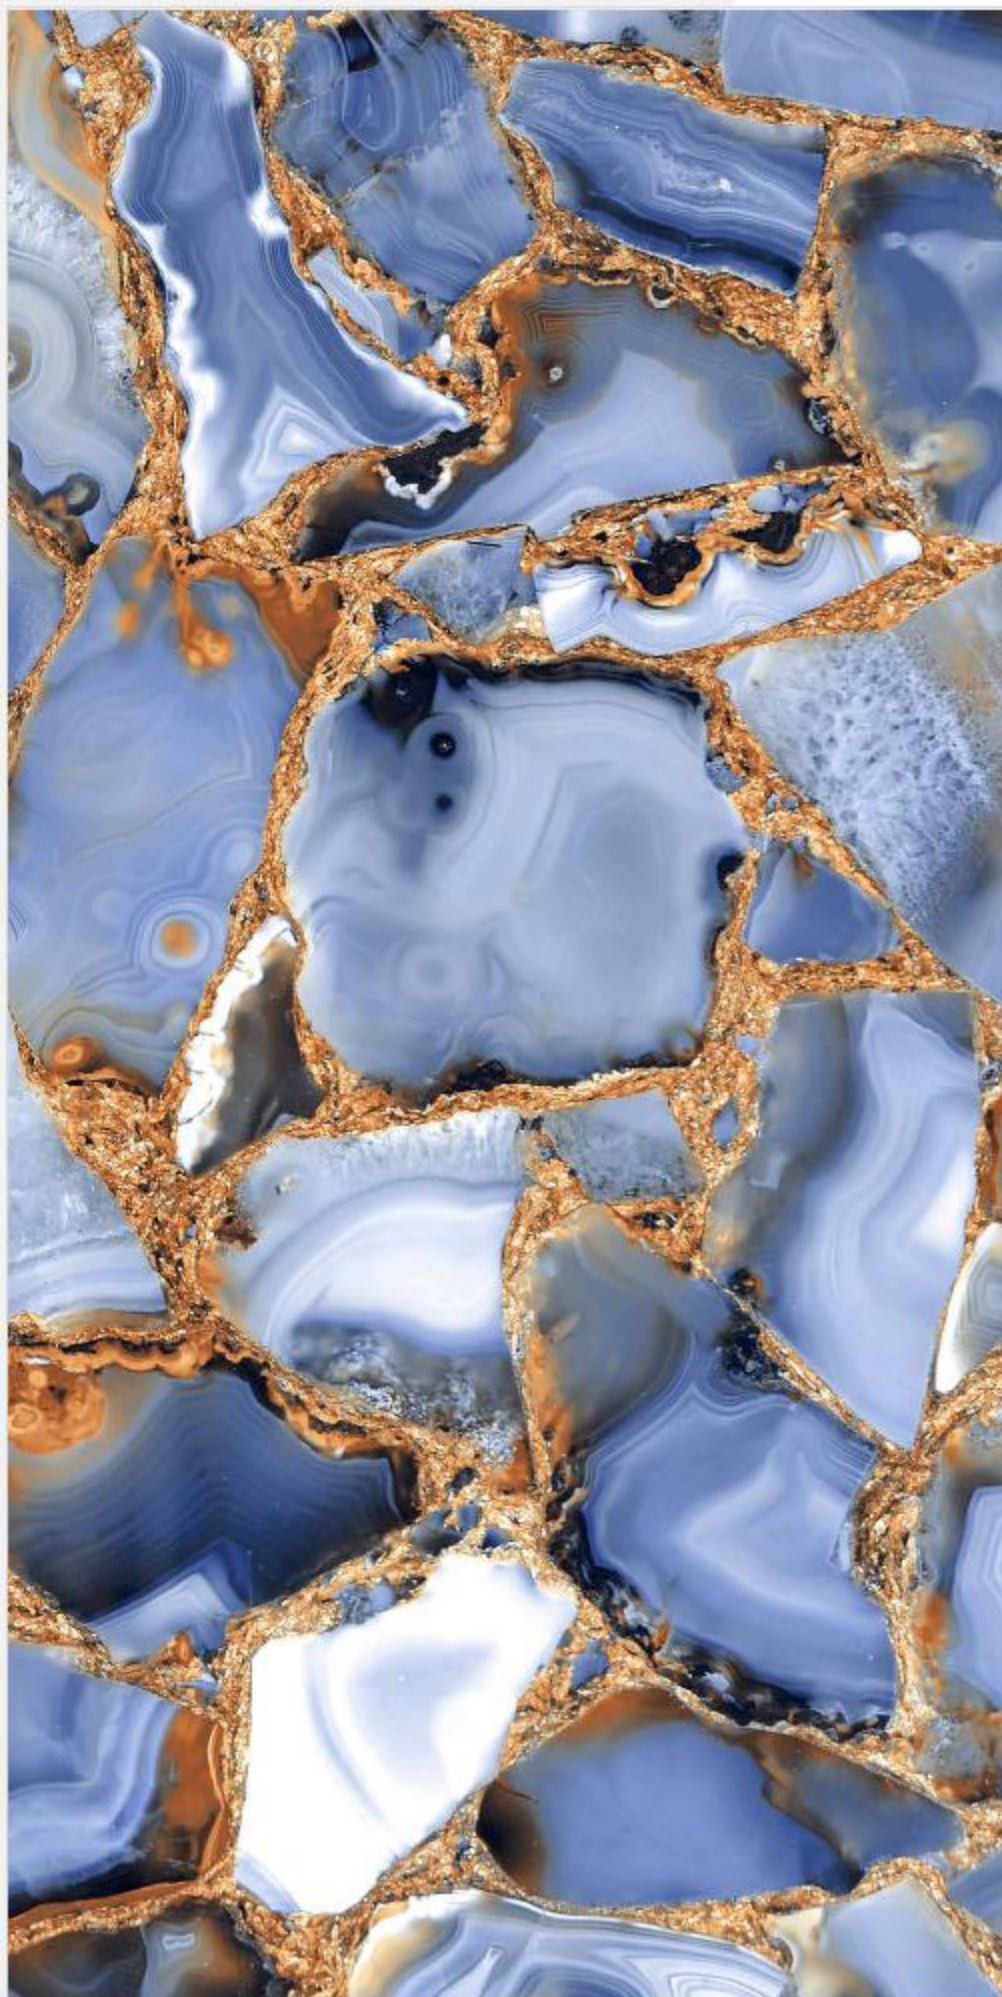

Random - 3 pcs

600 X
1200mm
**HIGH GLOSS
COLLECTION**

600X
1200mm
**HIGH GLOSS
COLLECTION**

Blue Mines

Finish
High Gloss

Random - 2 pcs

600X
1200mm
**HIGH GLOSS
COLLECTION**

600X
1200mm
**HIGH GLOSS
COLLECTION**