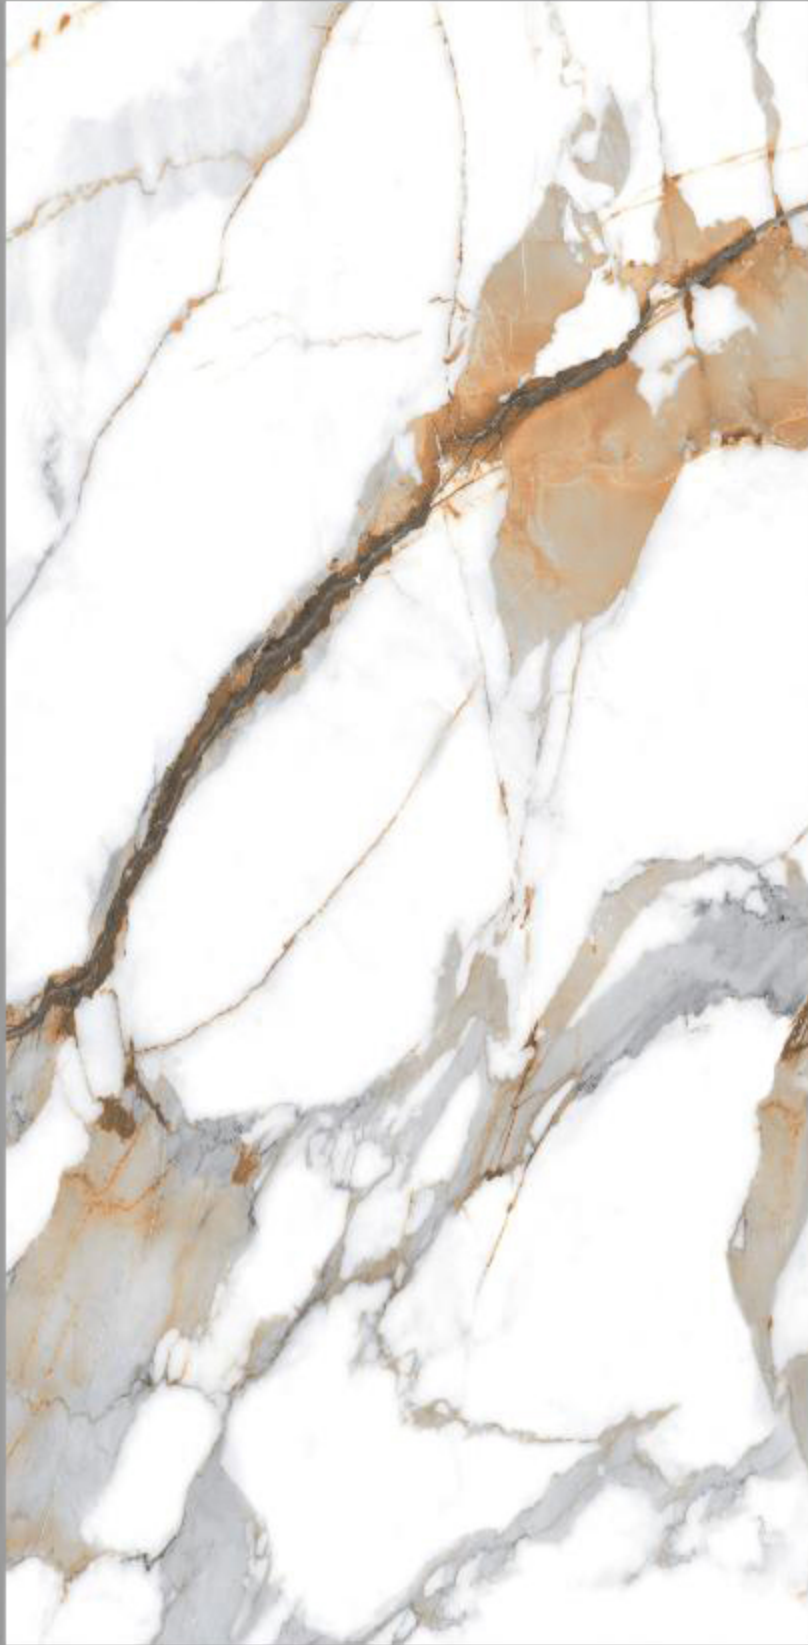

CRAFT MULTI

SIZE :
600x1200MM

RANDOM