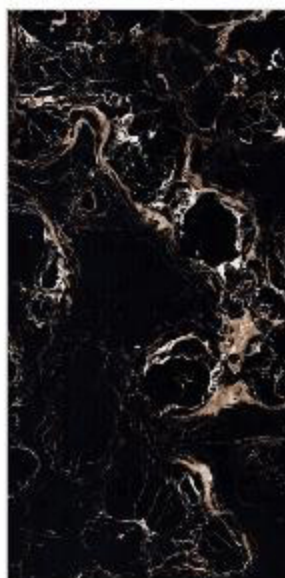

Ocean Black

---

Finish  
**High Gloss**

Random - 4 pcs

600X  
1200mm

**HIGH GLOSS**  
**SUPER BLACK COLLECTION**

600X  
1200mm

**HIGH GLOSS**  
**SUPER BLACK COLLECTION**