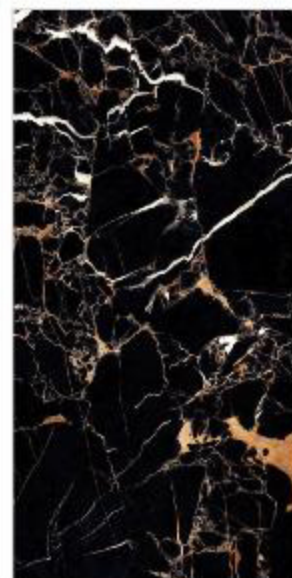

Black Portoro

Finish
High Gloss

Random - 3 pcs