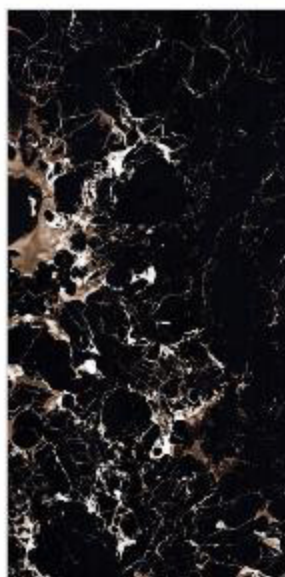

Ocean Black

---

Finish  
**High Gloss**

Random - 4 pcs

600X  
1200mm

**HIGH GLOSS**  
**SUPER BLACK COLLECTION**

600X  
1200mm

**HIGH GLOSS**  
**SUPER BLACK COLLECTION**