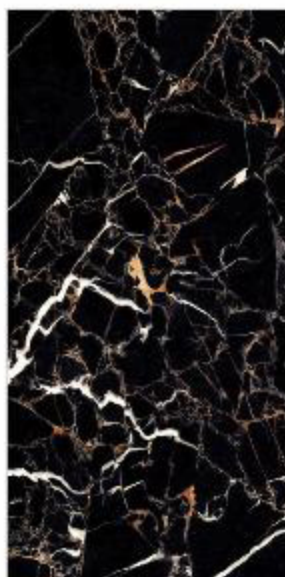

Black Portoro

Finish
High Gloss

Random - 3 pcs