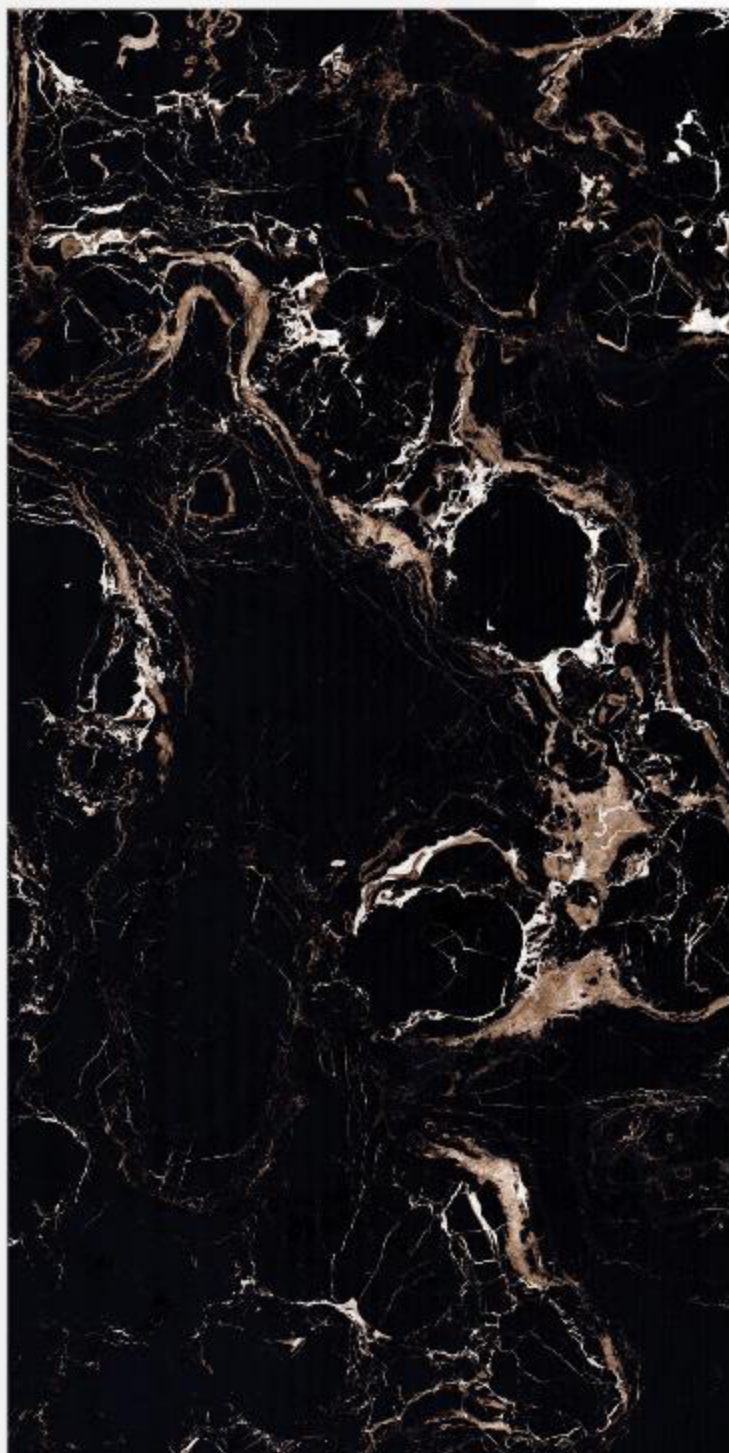

Ocean Black

Finish
High Gloss

Random - 4 pcs