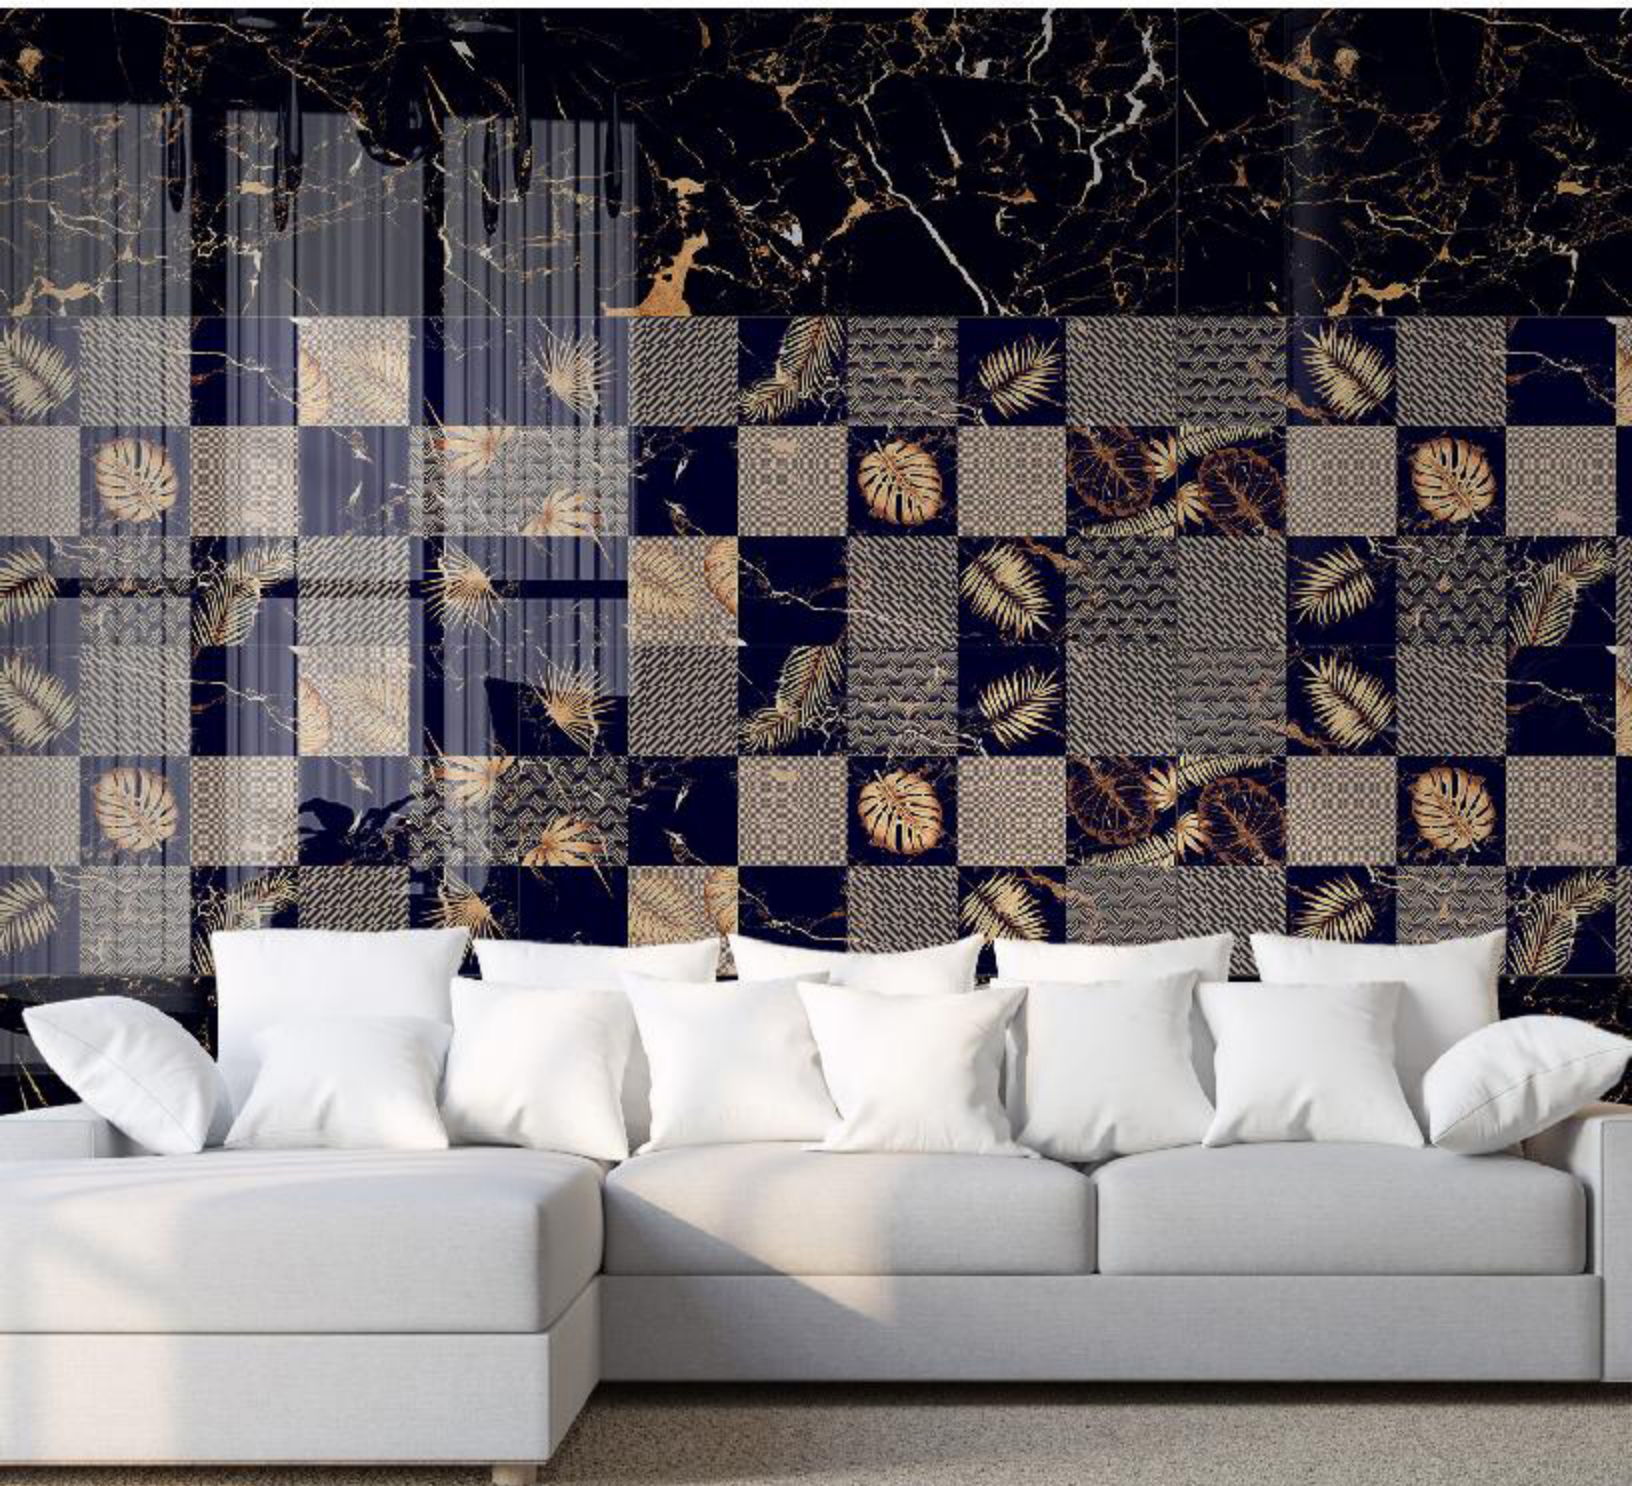

600X
1200mm
**HIGH GLOSS
COLLECTION**