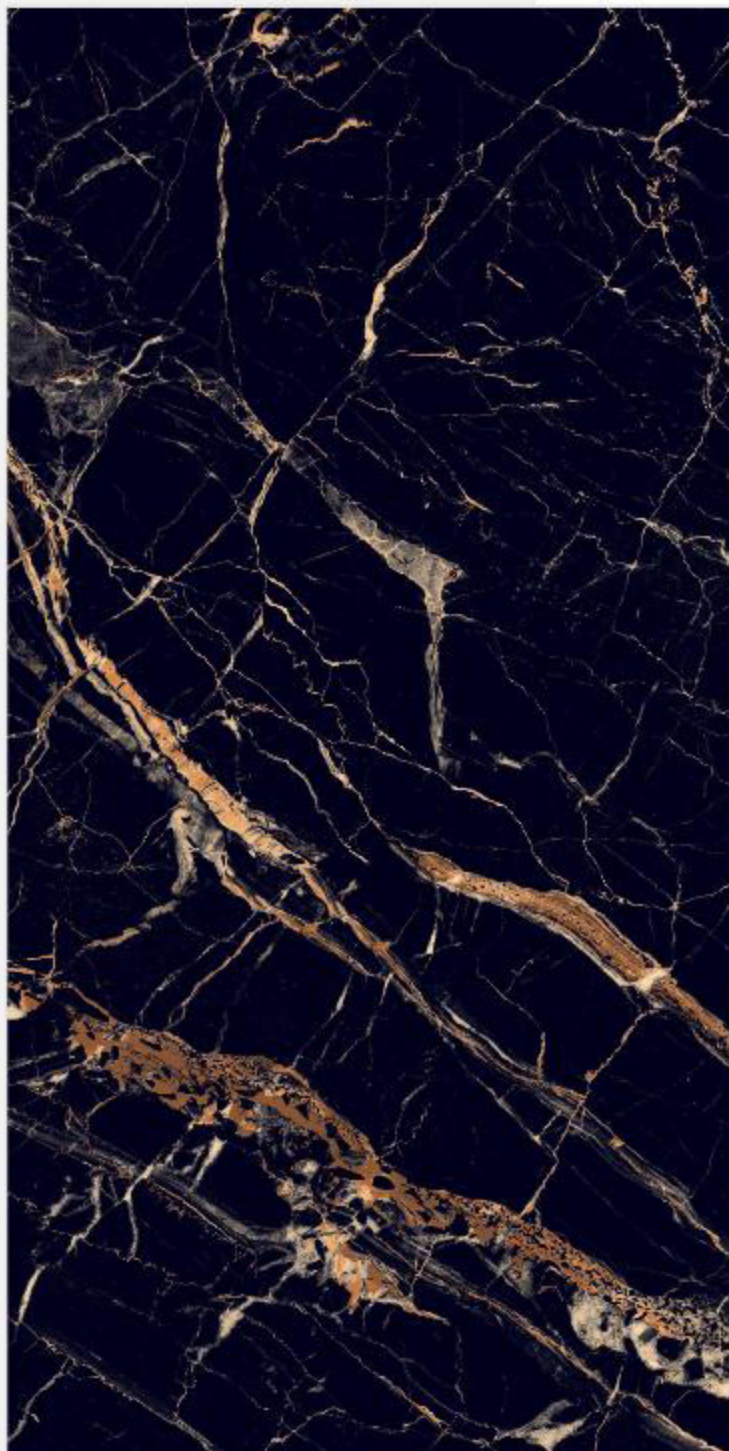

## Casa Black

Finish  
**High Gloss**

Random - 4 pcs

600X  
1200mm  
**HIGH GLOSS  
COLLECTION**

**XTO**  
INTERNATIONAL

600X  
1200mm  
**HIGH GLOSS  
COLLECTION**