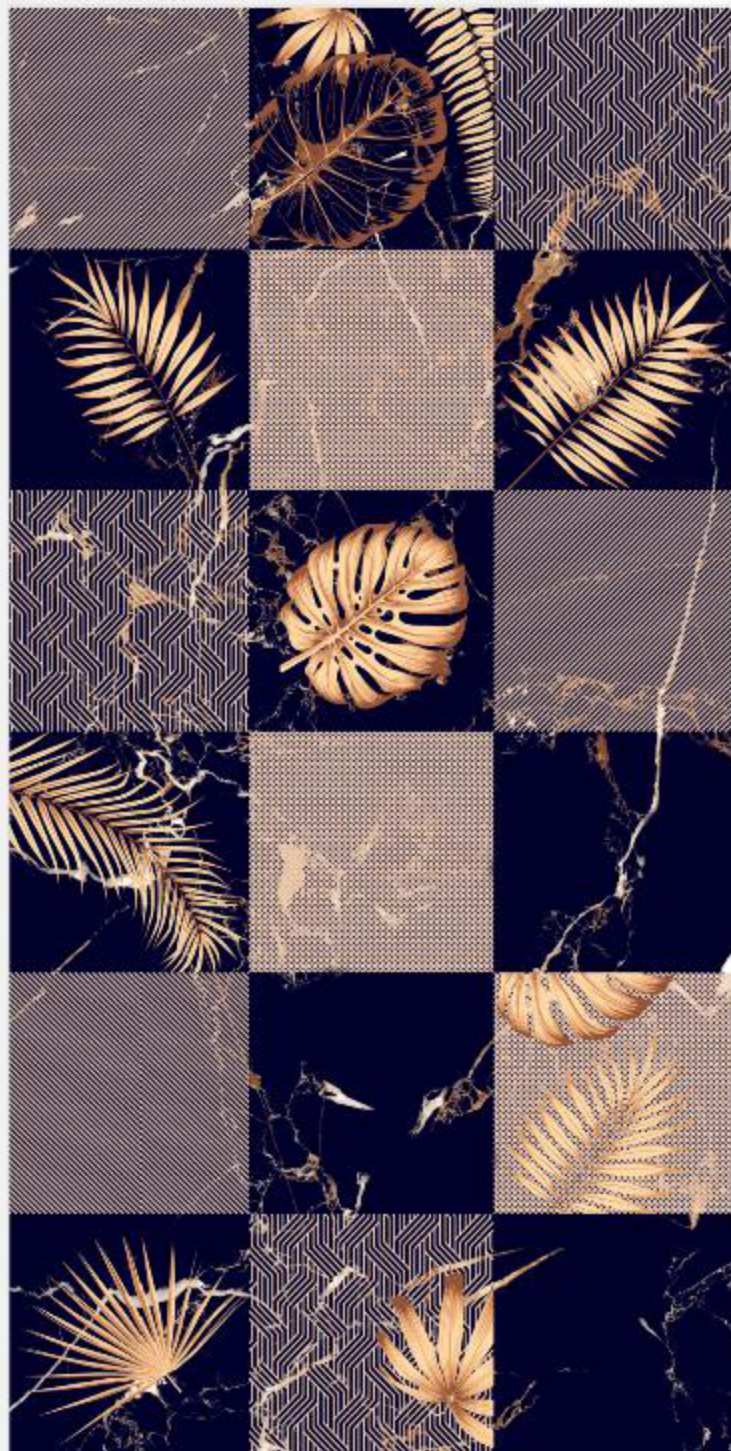

## Black Portoro

---

Finish  
**High Gloss**

Random - 3 pcs

600X  
1200mm

**HIGH GLOSS**  
**SUPER BLACK COLLECTION**

600X  
1200mm  
**HIGH GLOSS  
COLLECTION**