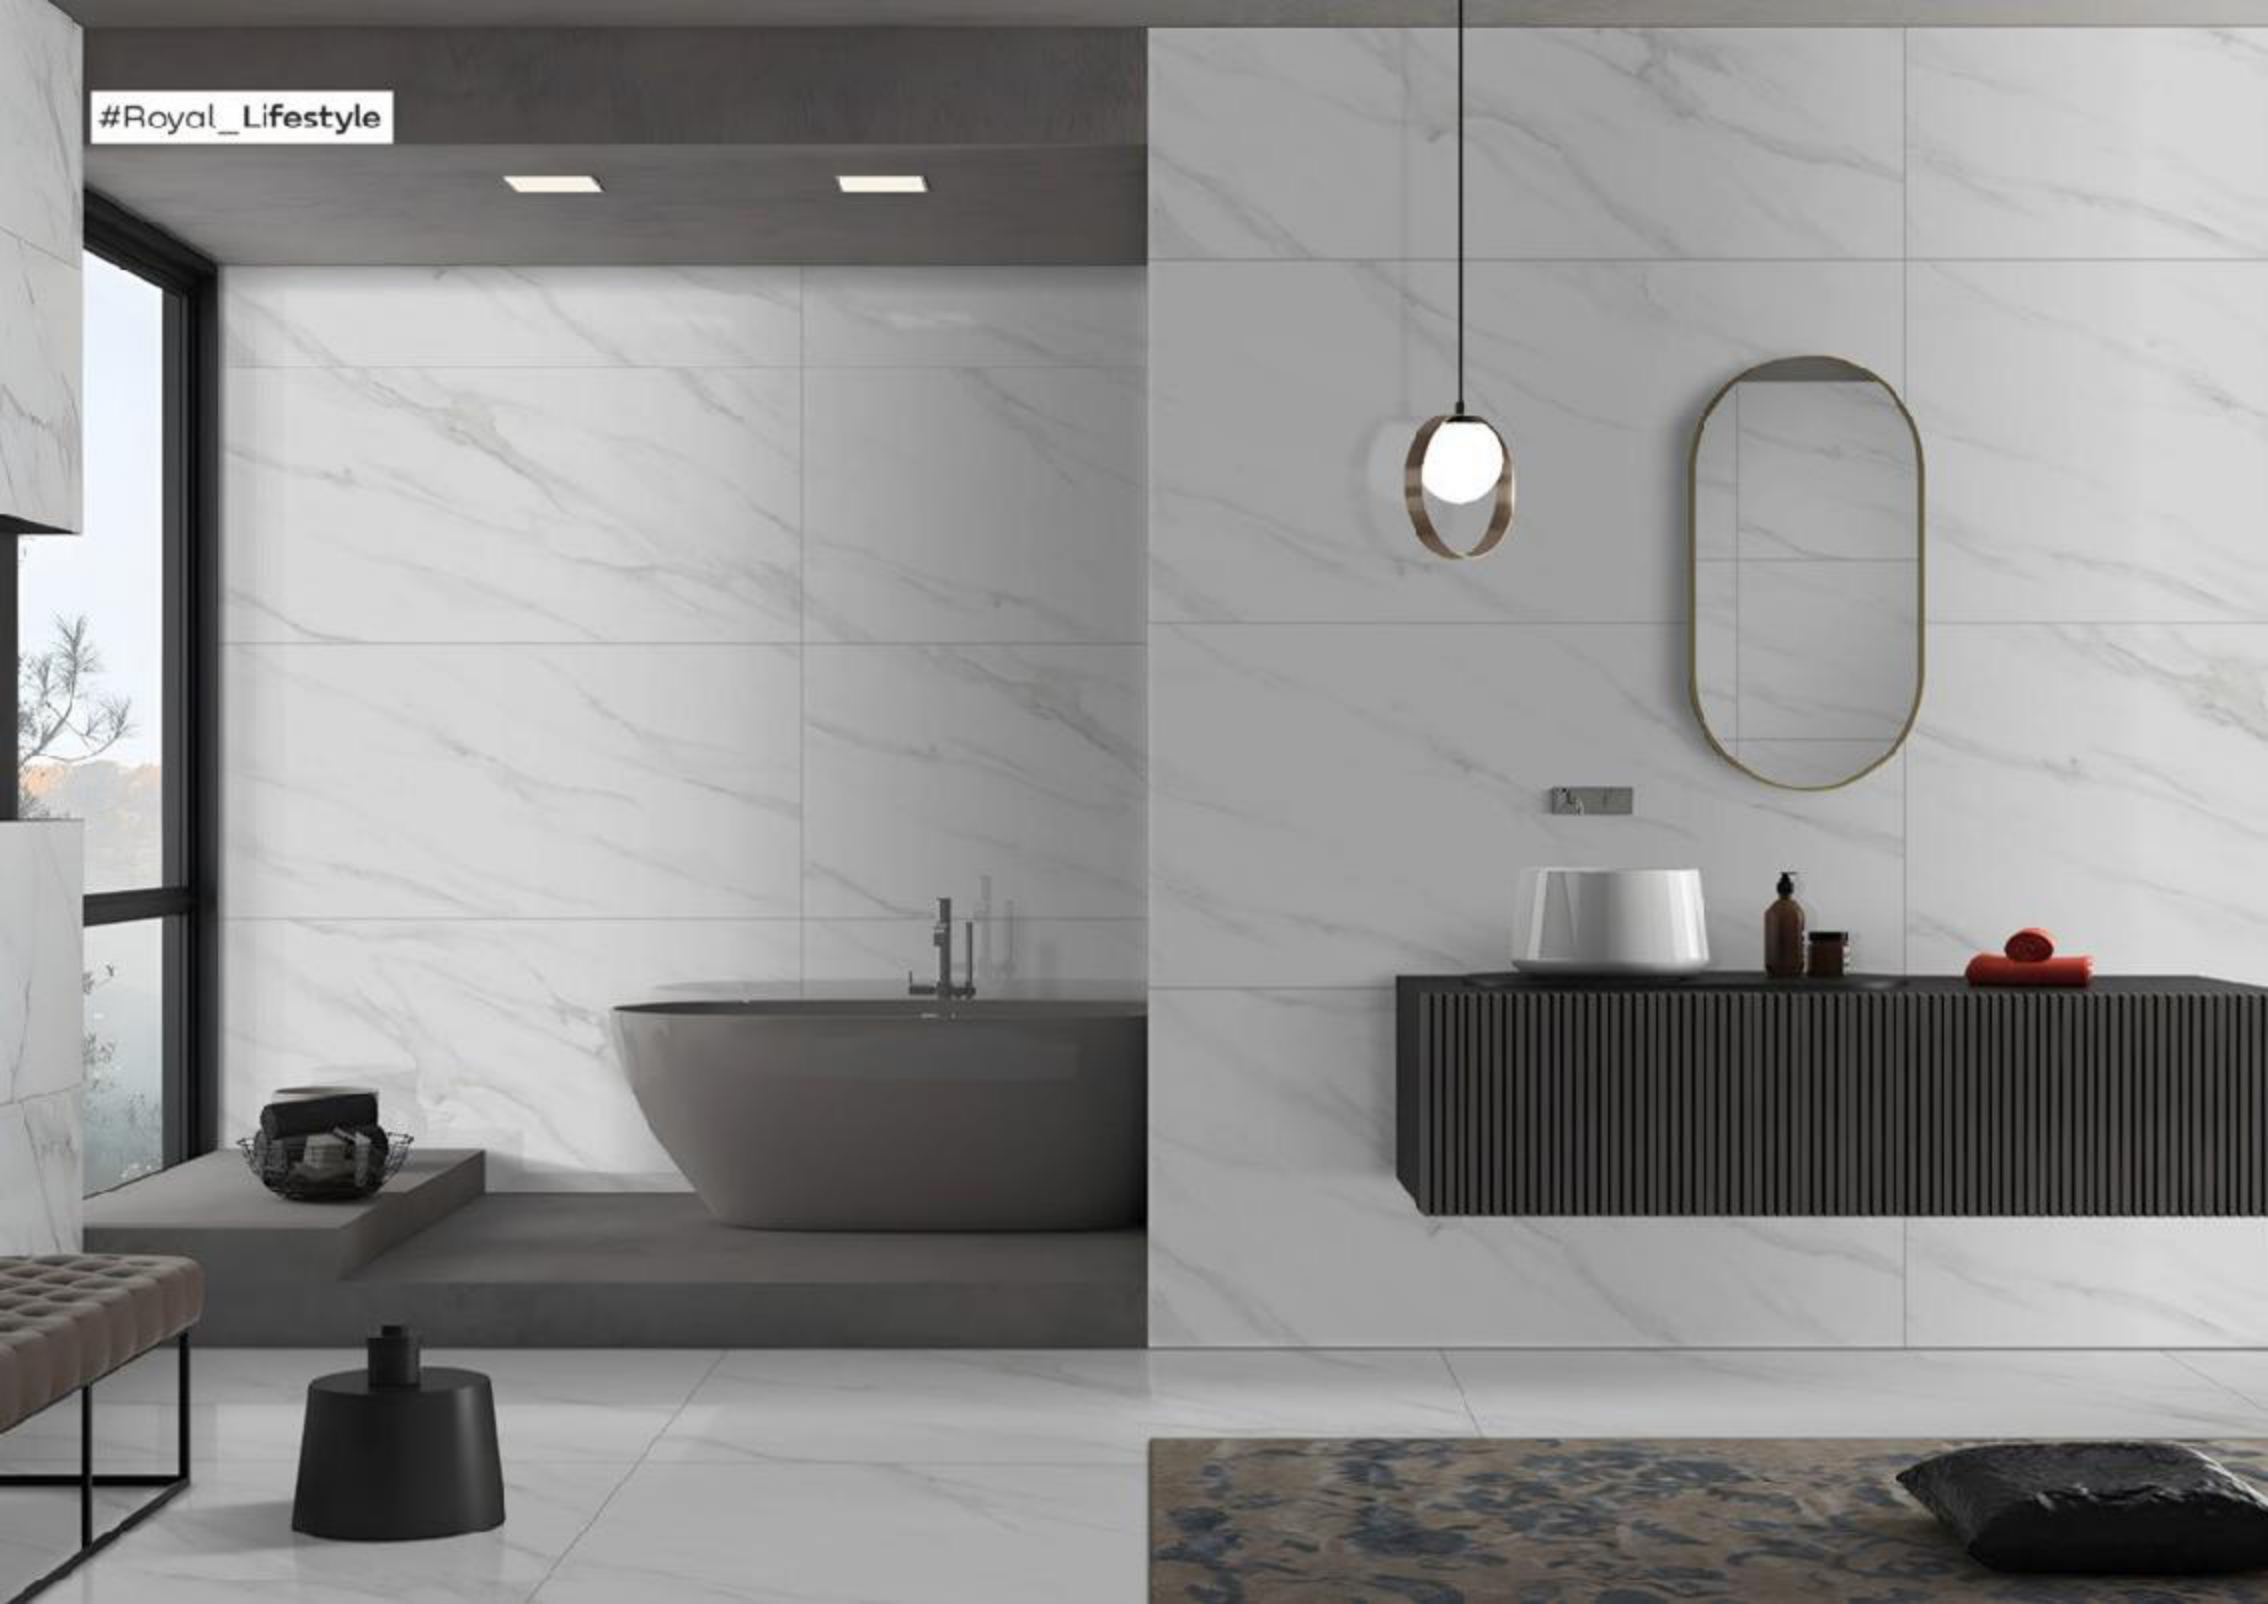

## STATURIO NICE

FINISH : GLOSSY  
THICKNESS : 9MM  
RANDOM : 4

AVAILABLE SIZES :  
800x1600 | 800x1200 | 600x1200 | 800x800 | 500x600

#Royal\_Lifestyle

Luxe  
COLLECTION

XTO  
INTERNATIONAL