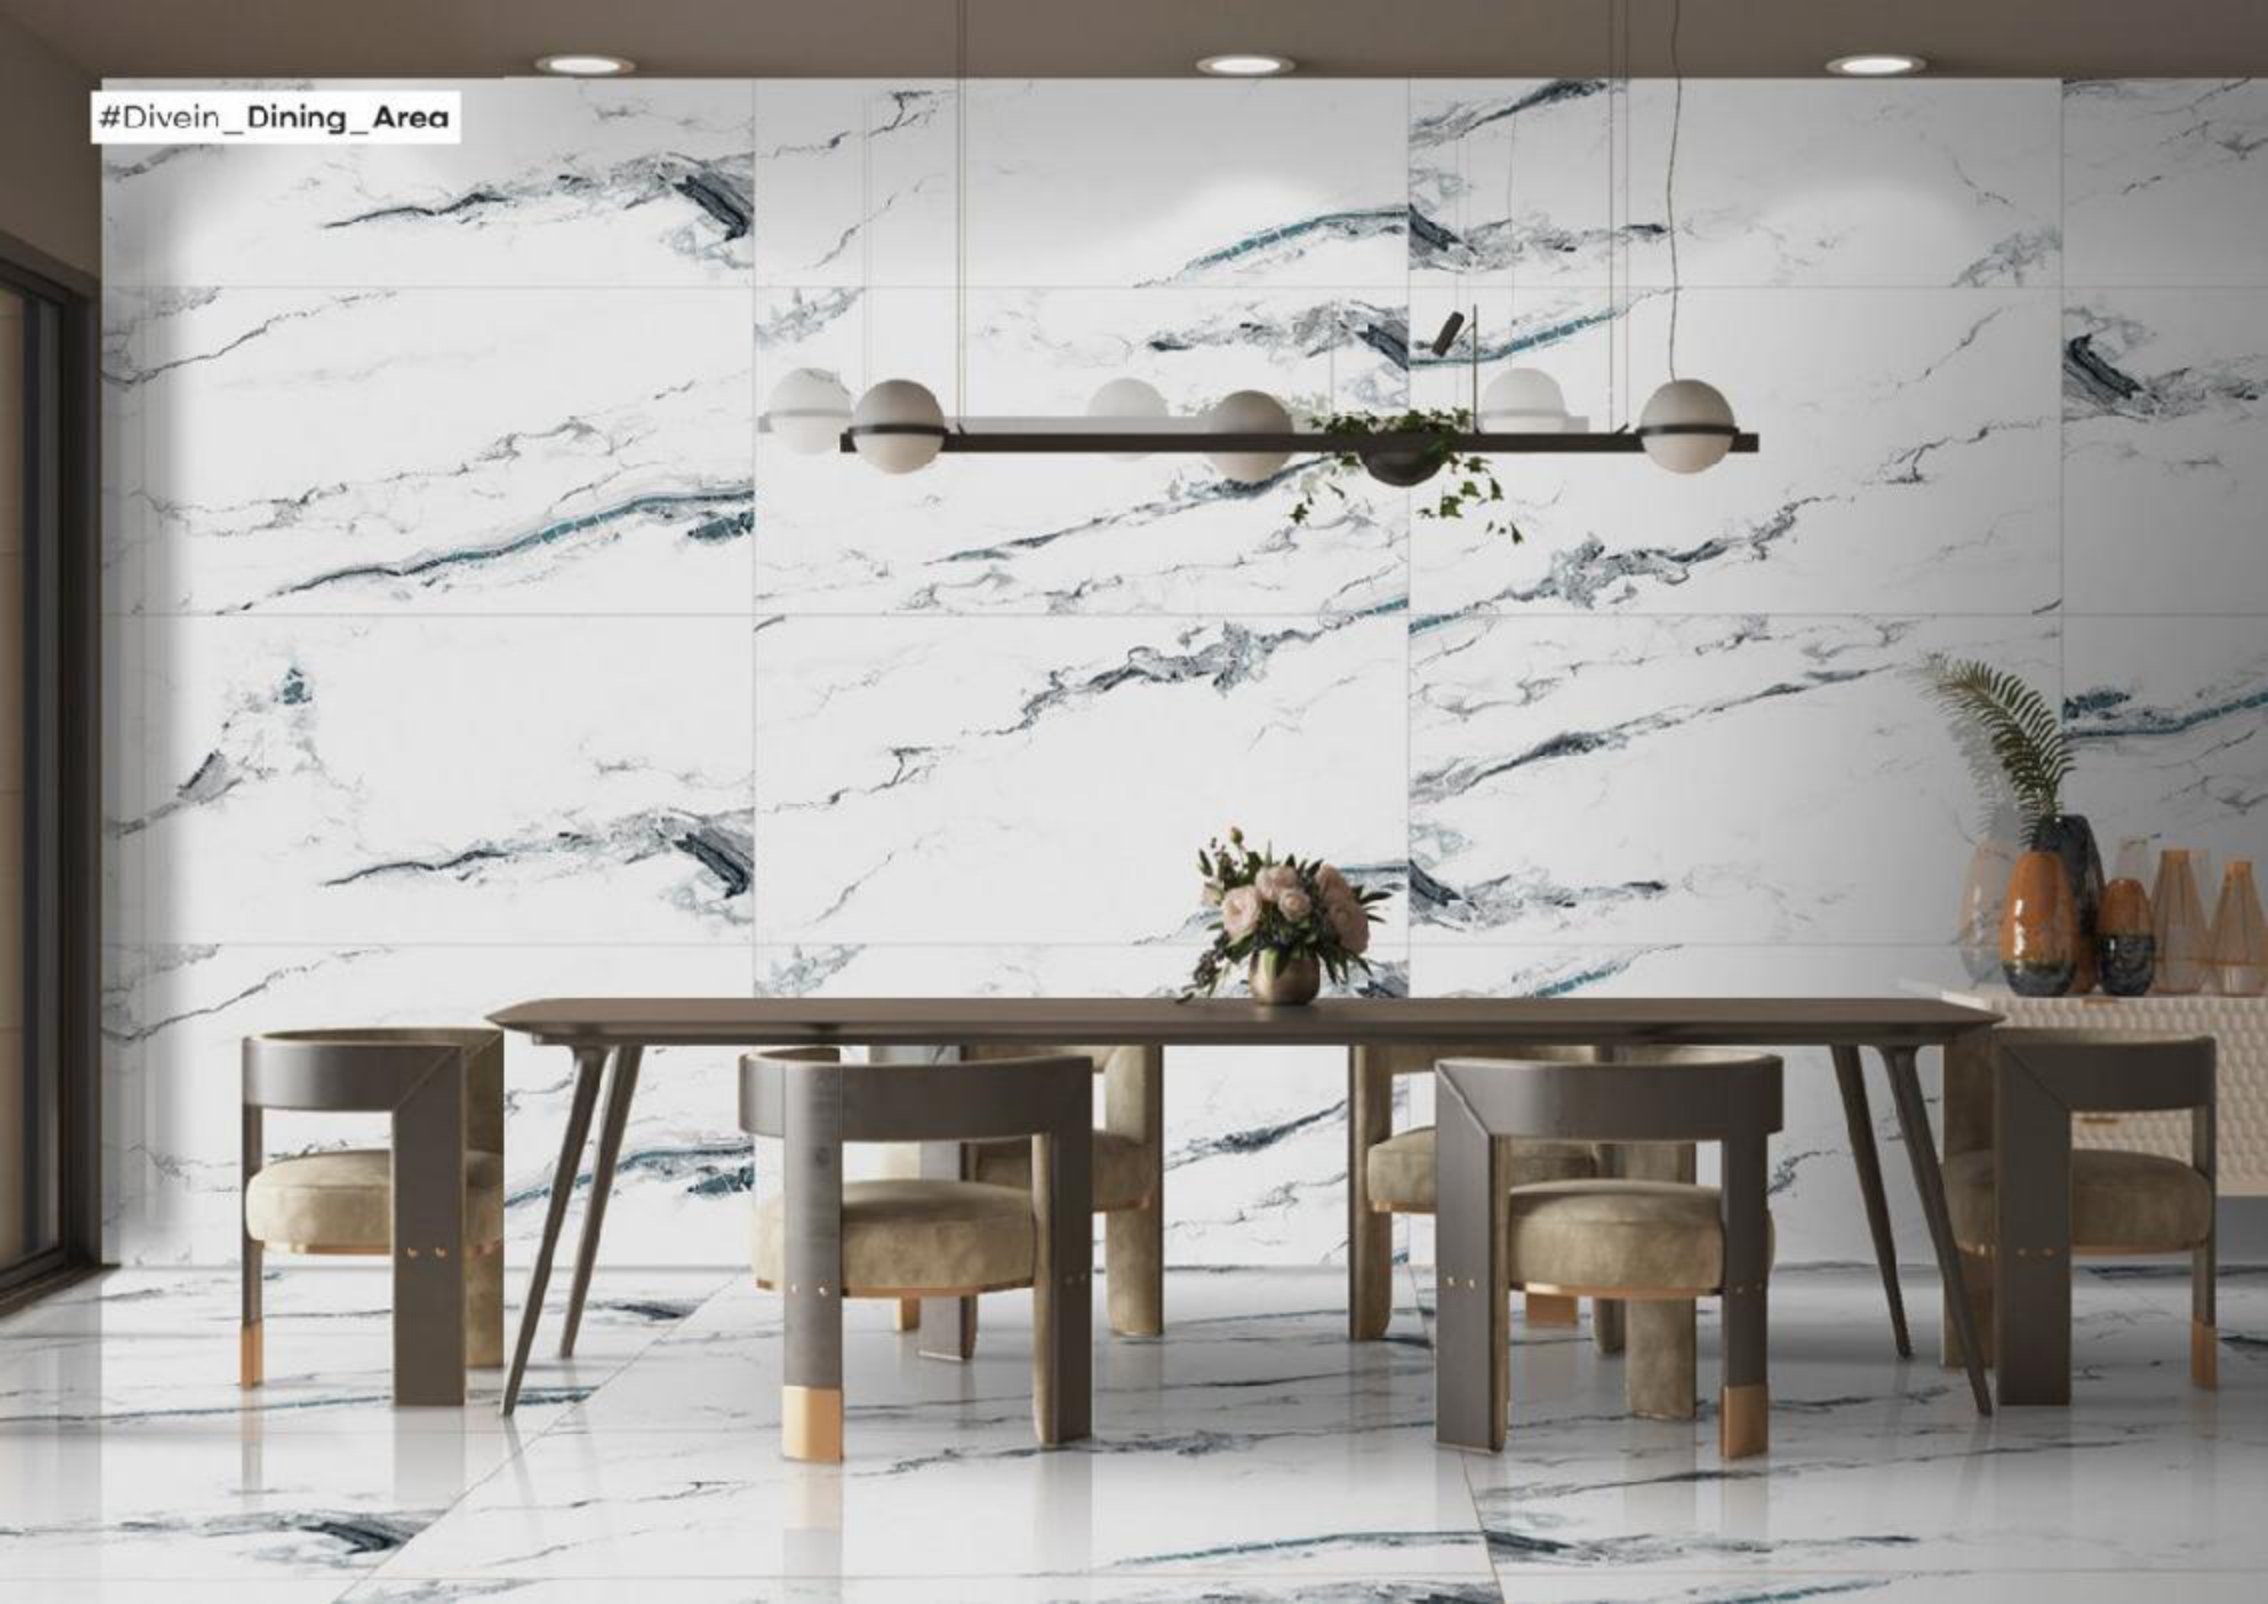

## GALAXY STATURIO TEAL

FINISH : GLOSSY  
THICKNESS : 9MM  
RANDOM : 4

AVAILABLE SIZES :  
800x1600 | 800x1200 | 600x1200 | 800x800 | 500x600

#Divein\_Dining\_Area

Luxe  
COLLECTION

XTO  
INTERNATIONAL