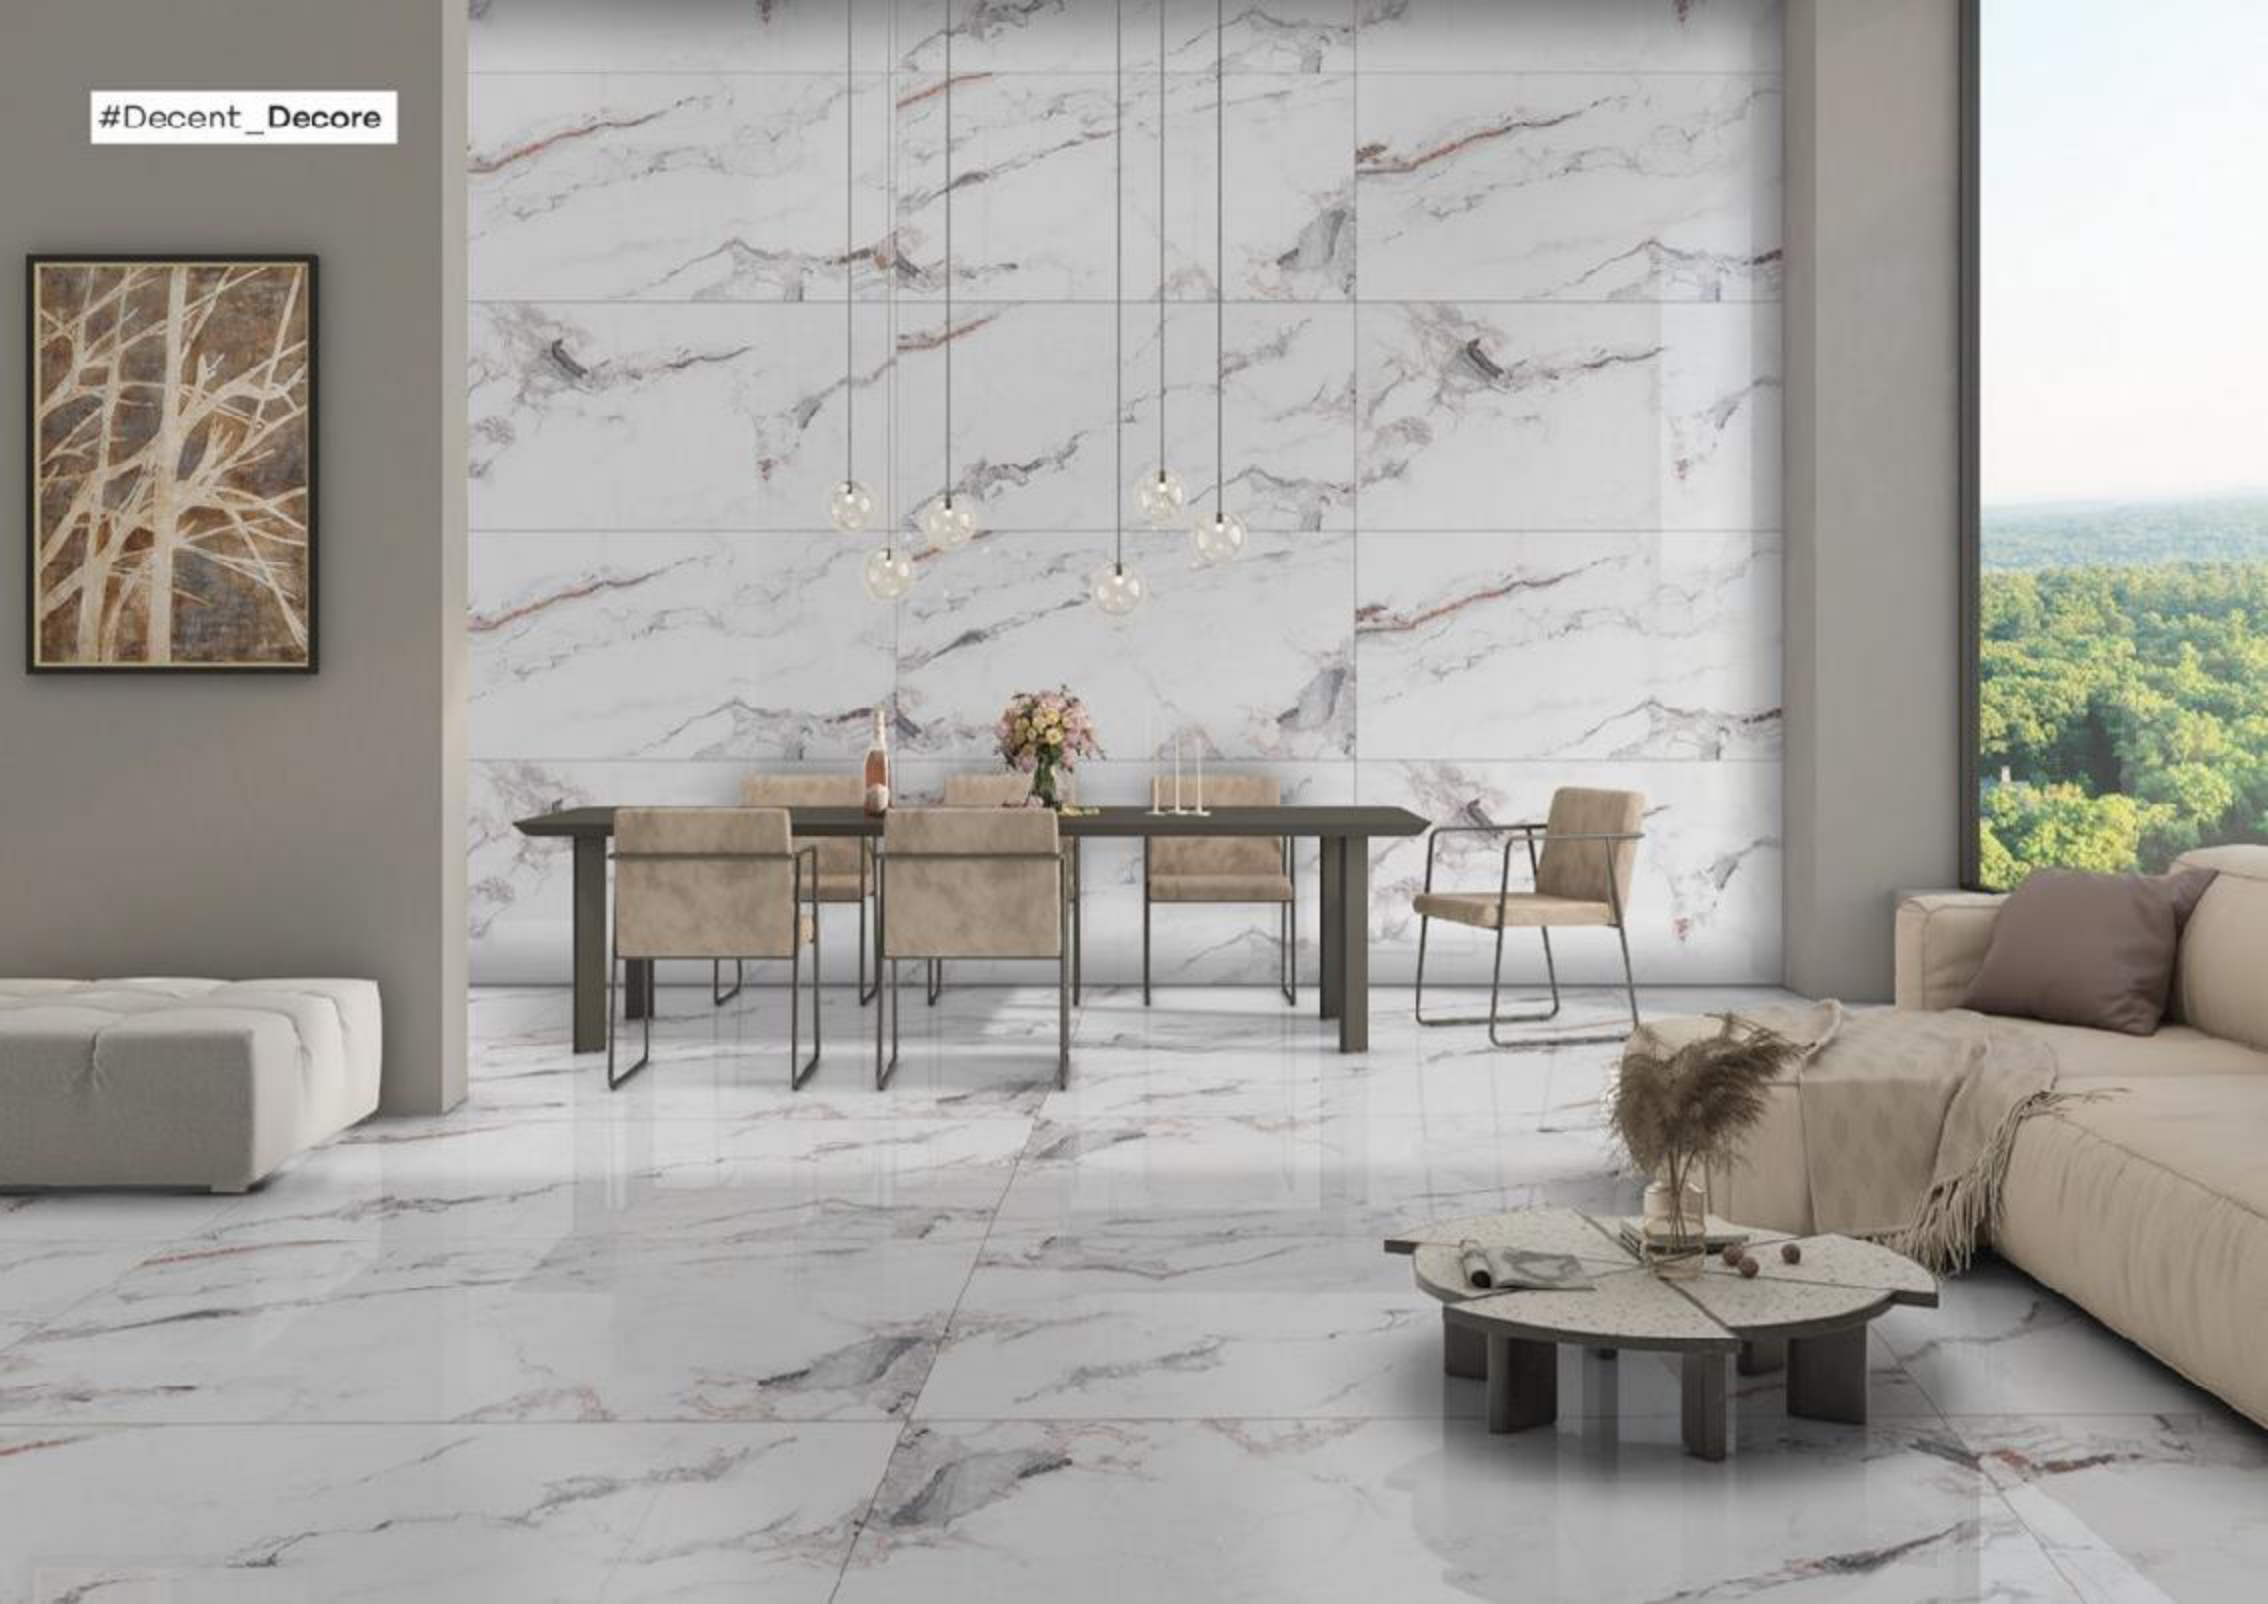

## GALAXY STATURIO

FINISH : GLOSSY  
THICKNESS : 9MM  
RANDOM : 4

AVAILABLE SIZES :  
800x1600 | 800x1200 | 600x1200 | 800x800 | 500x600

#Decent\_Decore

Luxe  
COLLECTION

XTO  
INTERNATIONAL