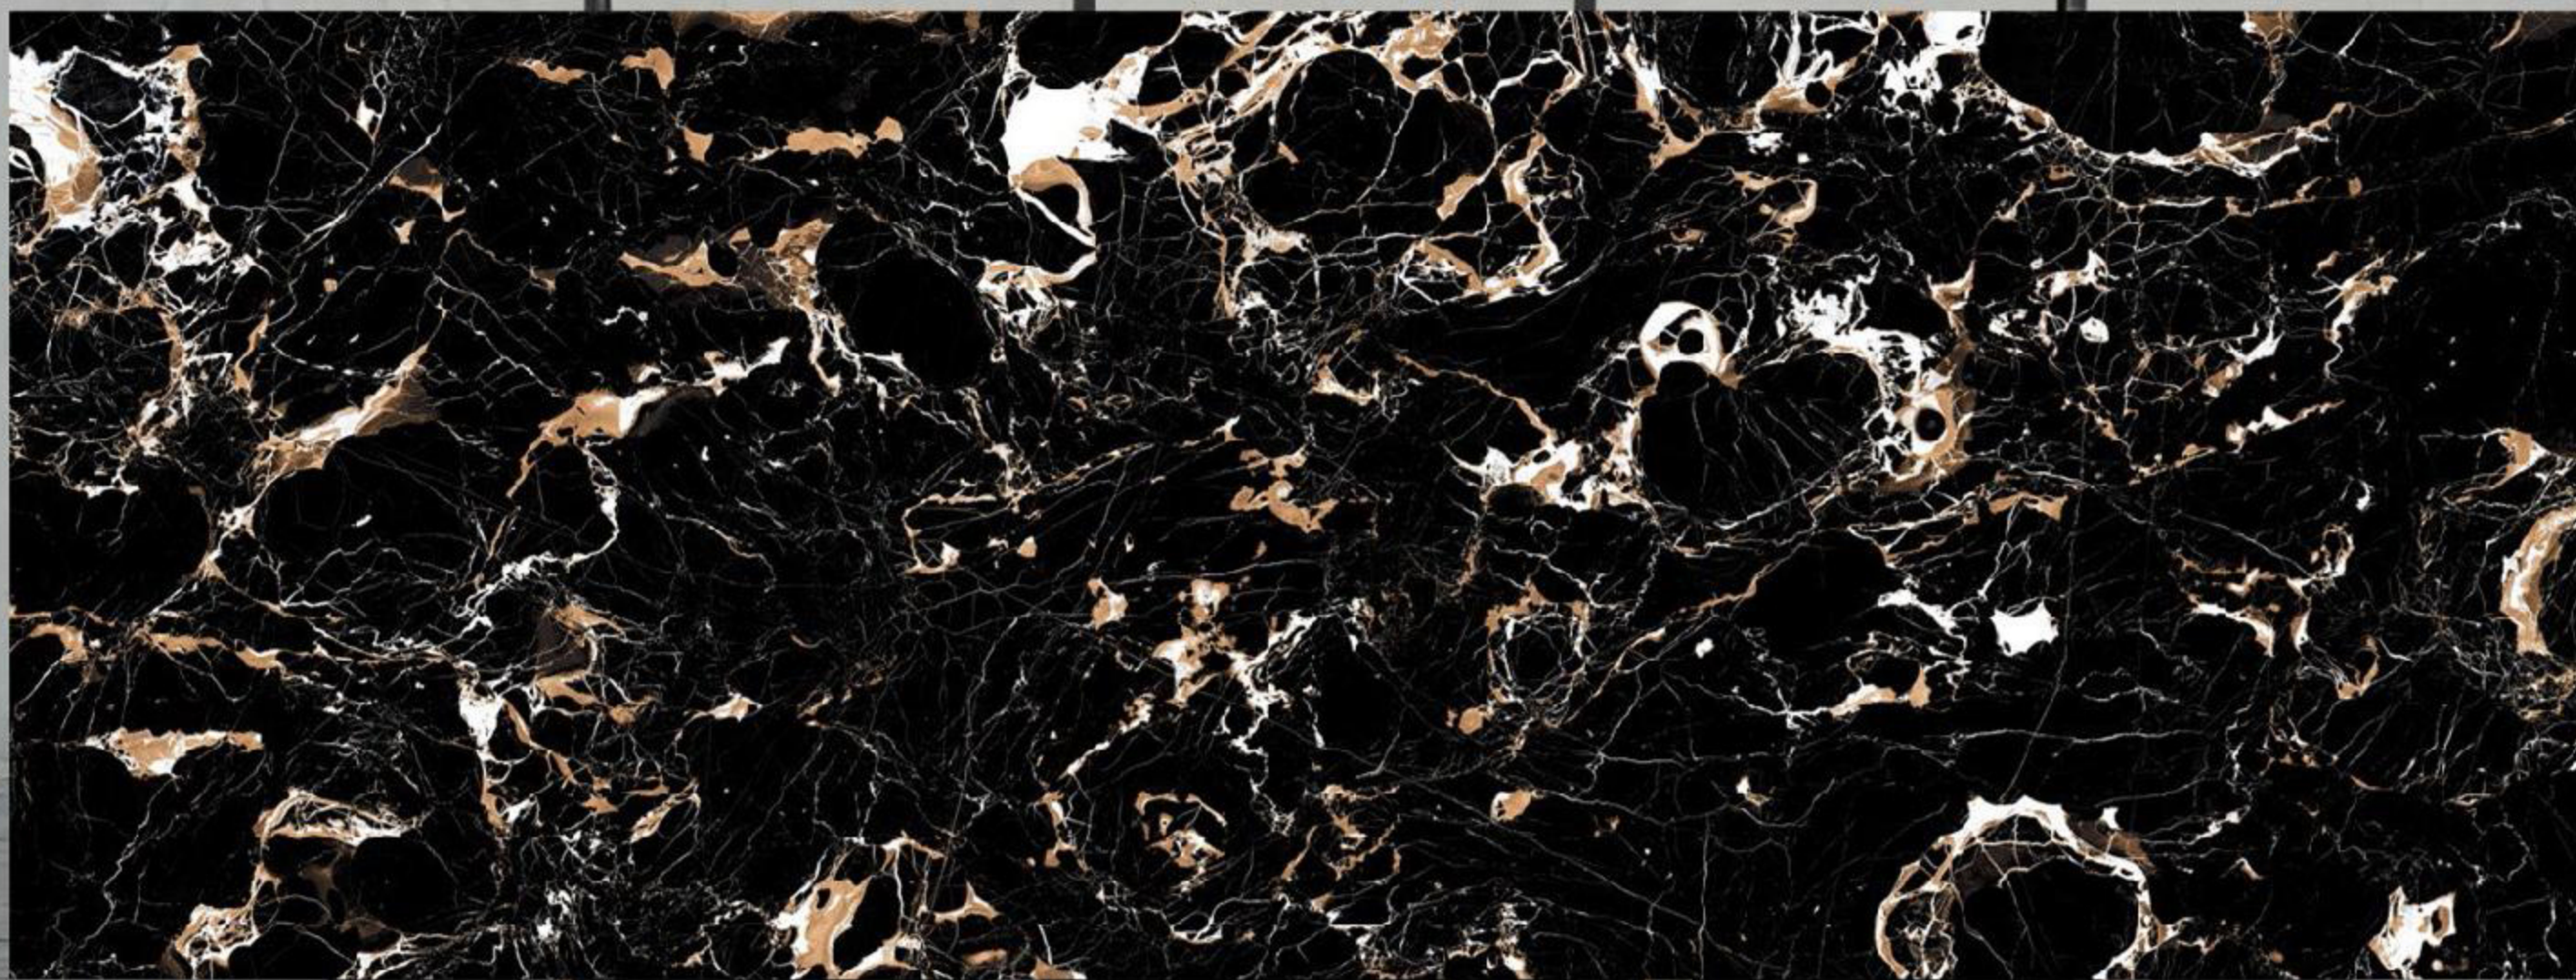

RALPH NATURAL

BODY
WHITEBODY

FINISH
GLOSSY/MATT

THICKNESS
15 MM

PORTORO BLACK

BODY
BLACKBODY

FINISH
HIGHGLOSSY/MATT

THICKNESS
15 MM