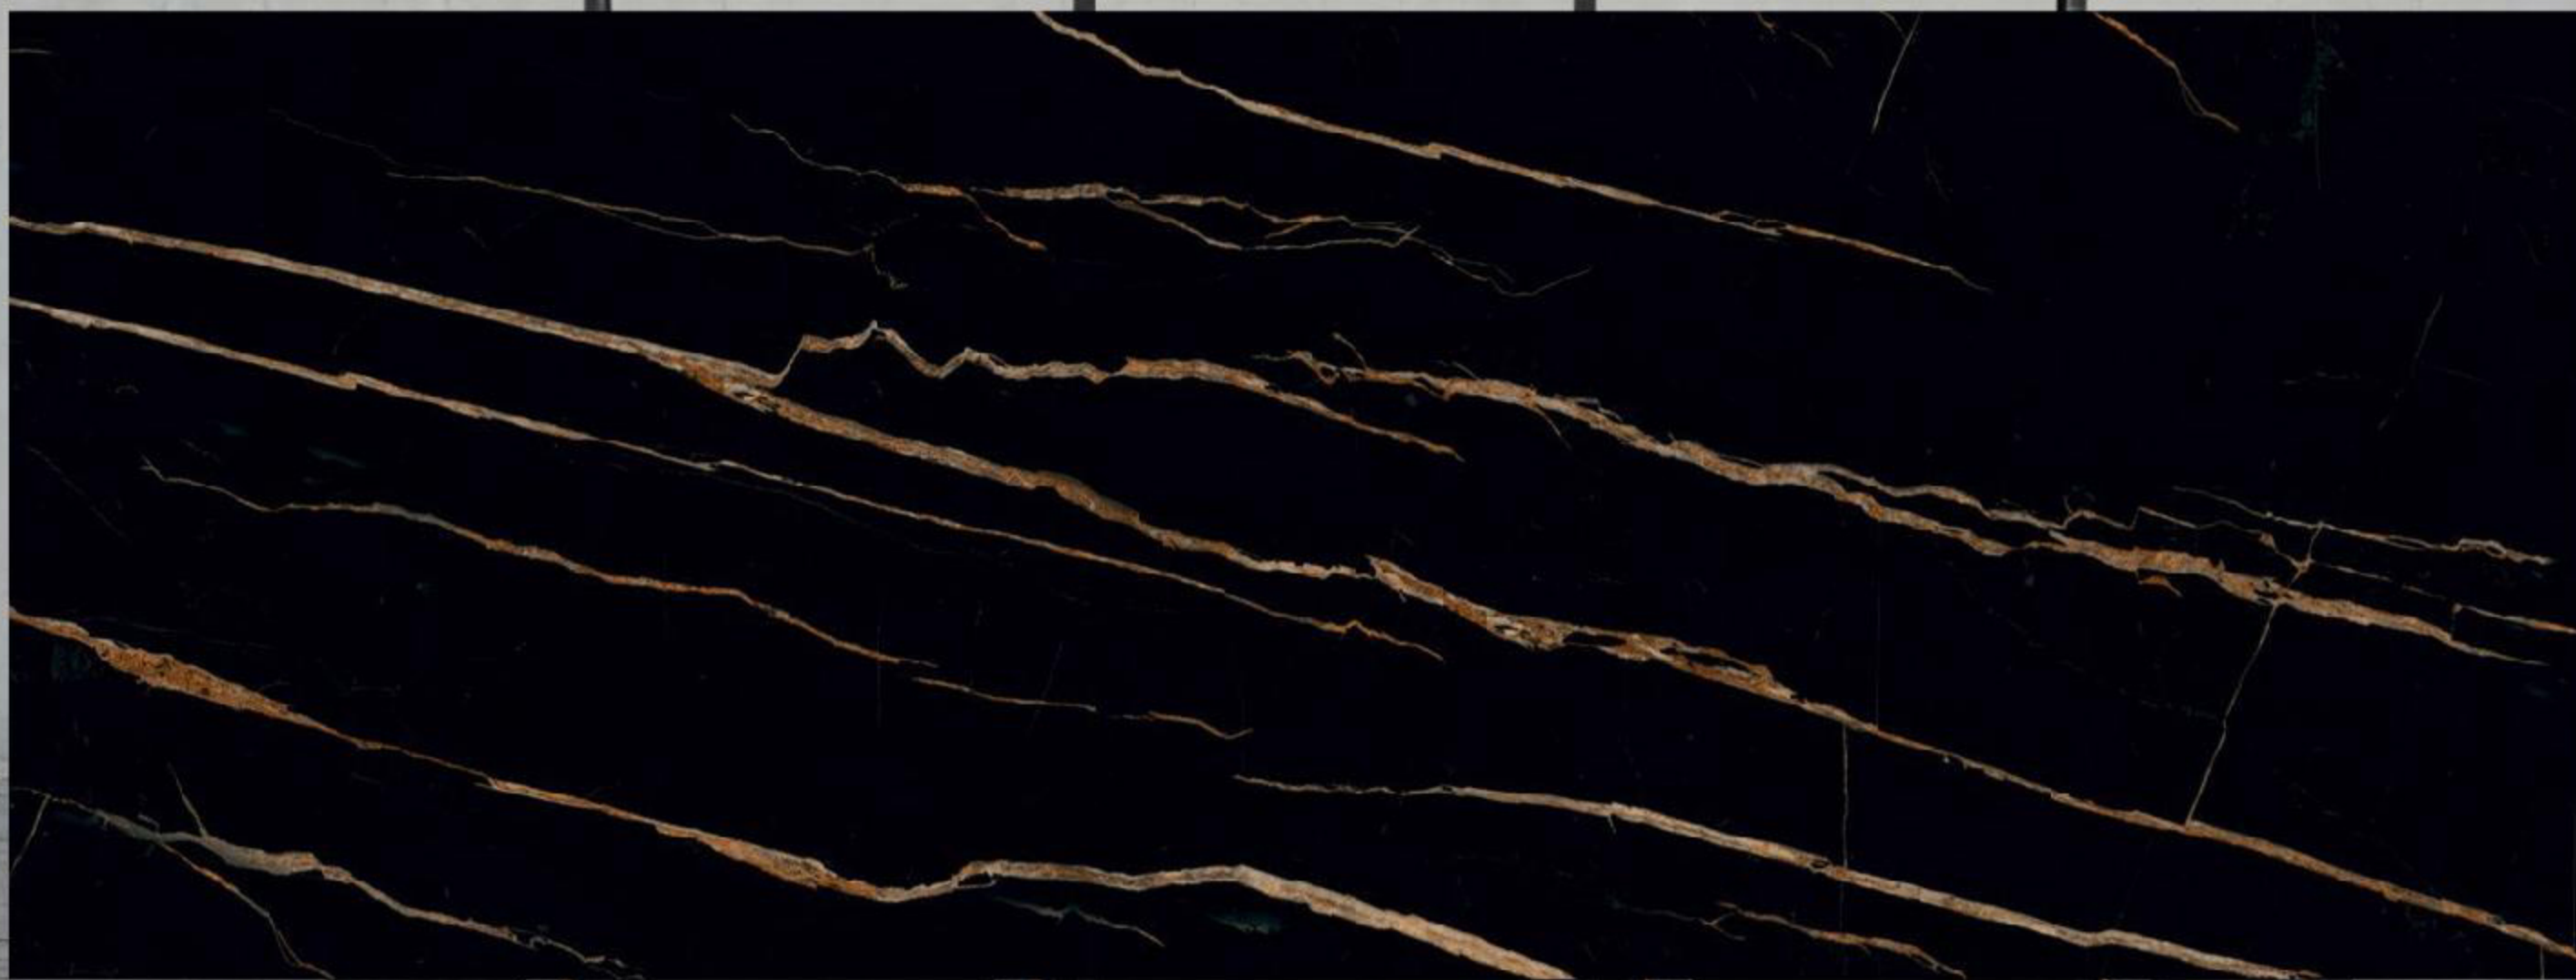

ARABESCATO GOLD

BODY
WHITE BODY

FINISH
GLOSSY/MATT

THICKNESS
15 MM

MARQUINA NATURAL

BODY
BLACK BODY

FINISH
HIGHGLOSSY/MATT

THICKNESS
15 MM