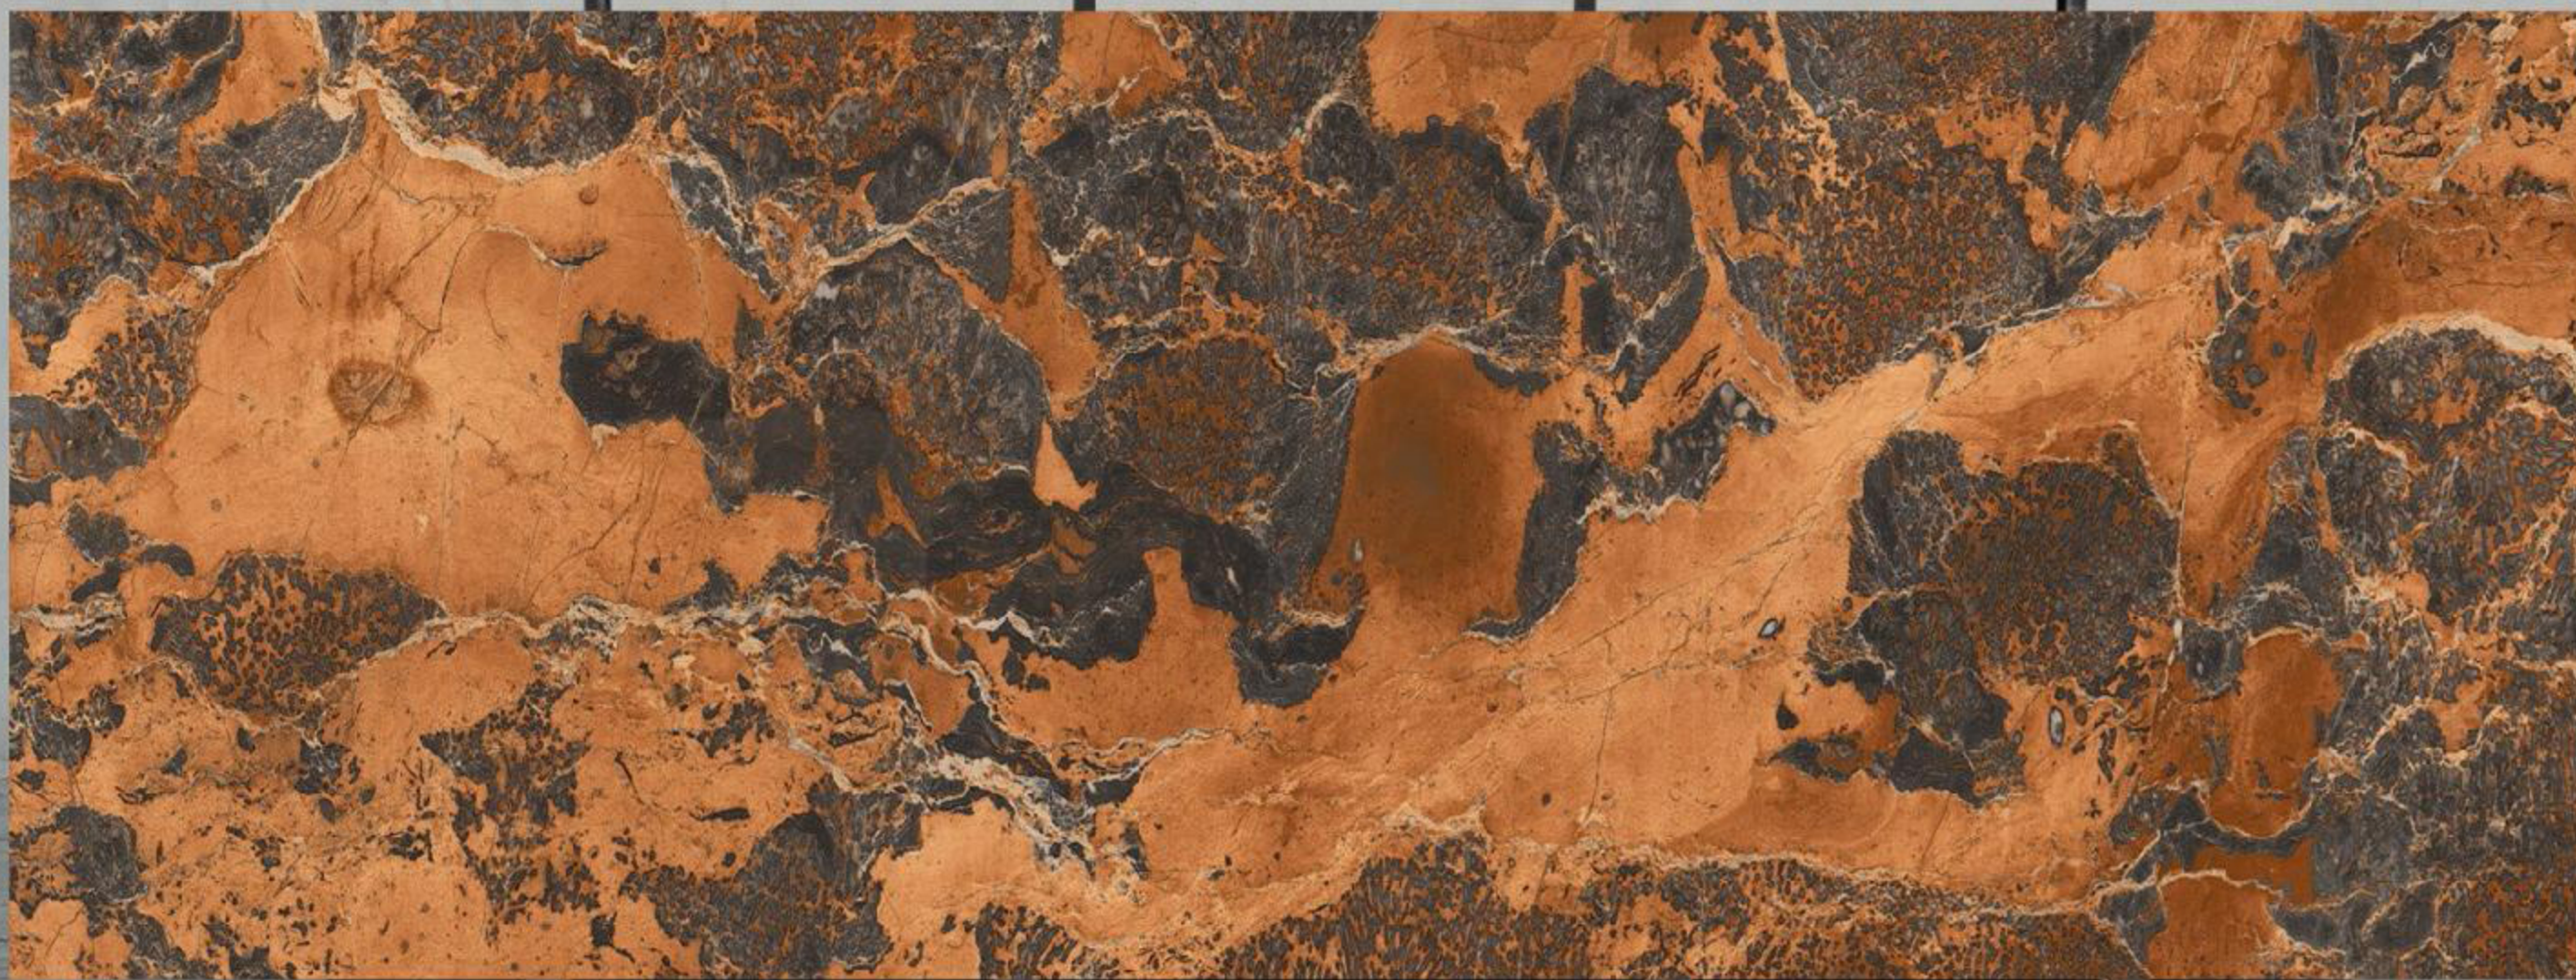

FRAGMENT WHITE

BODY
WHITEBODY

FINISH
GLOSSY/MATT

THICKNESS
15 MM

FOSSIL BROWN

BODY
BLACKBODY

FINISH
HIGHGLOSSY/MATT

THICKNESS
15 MM