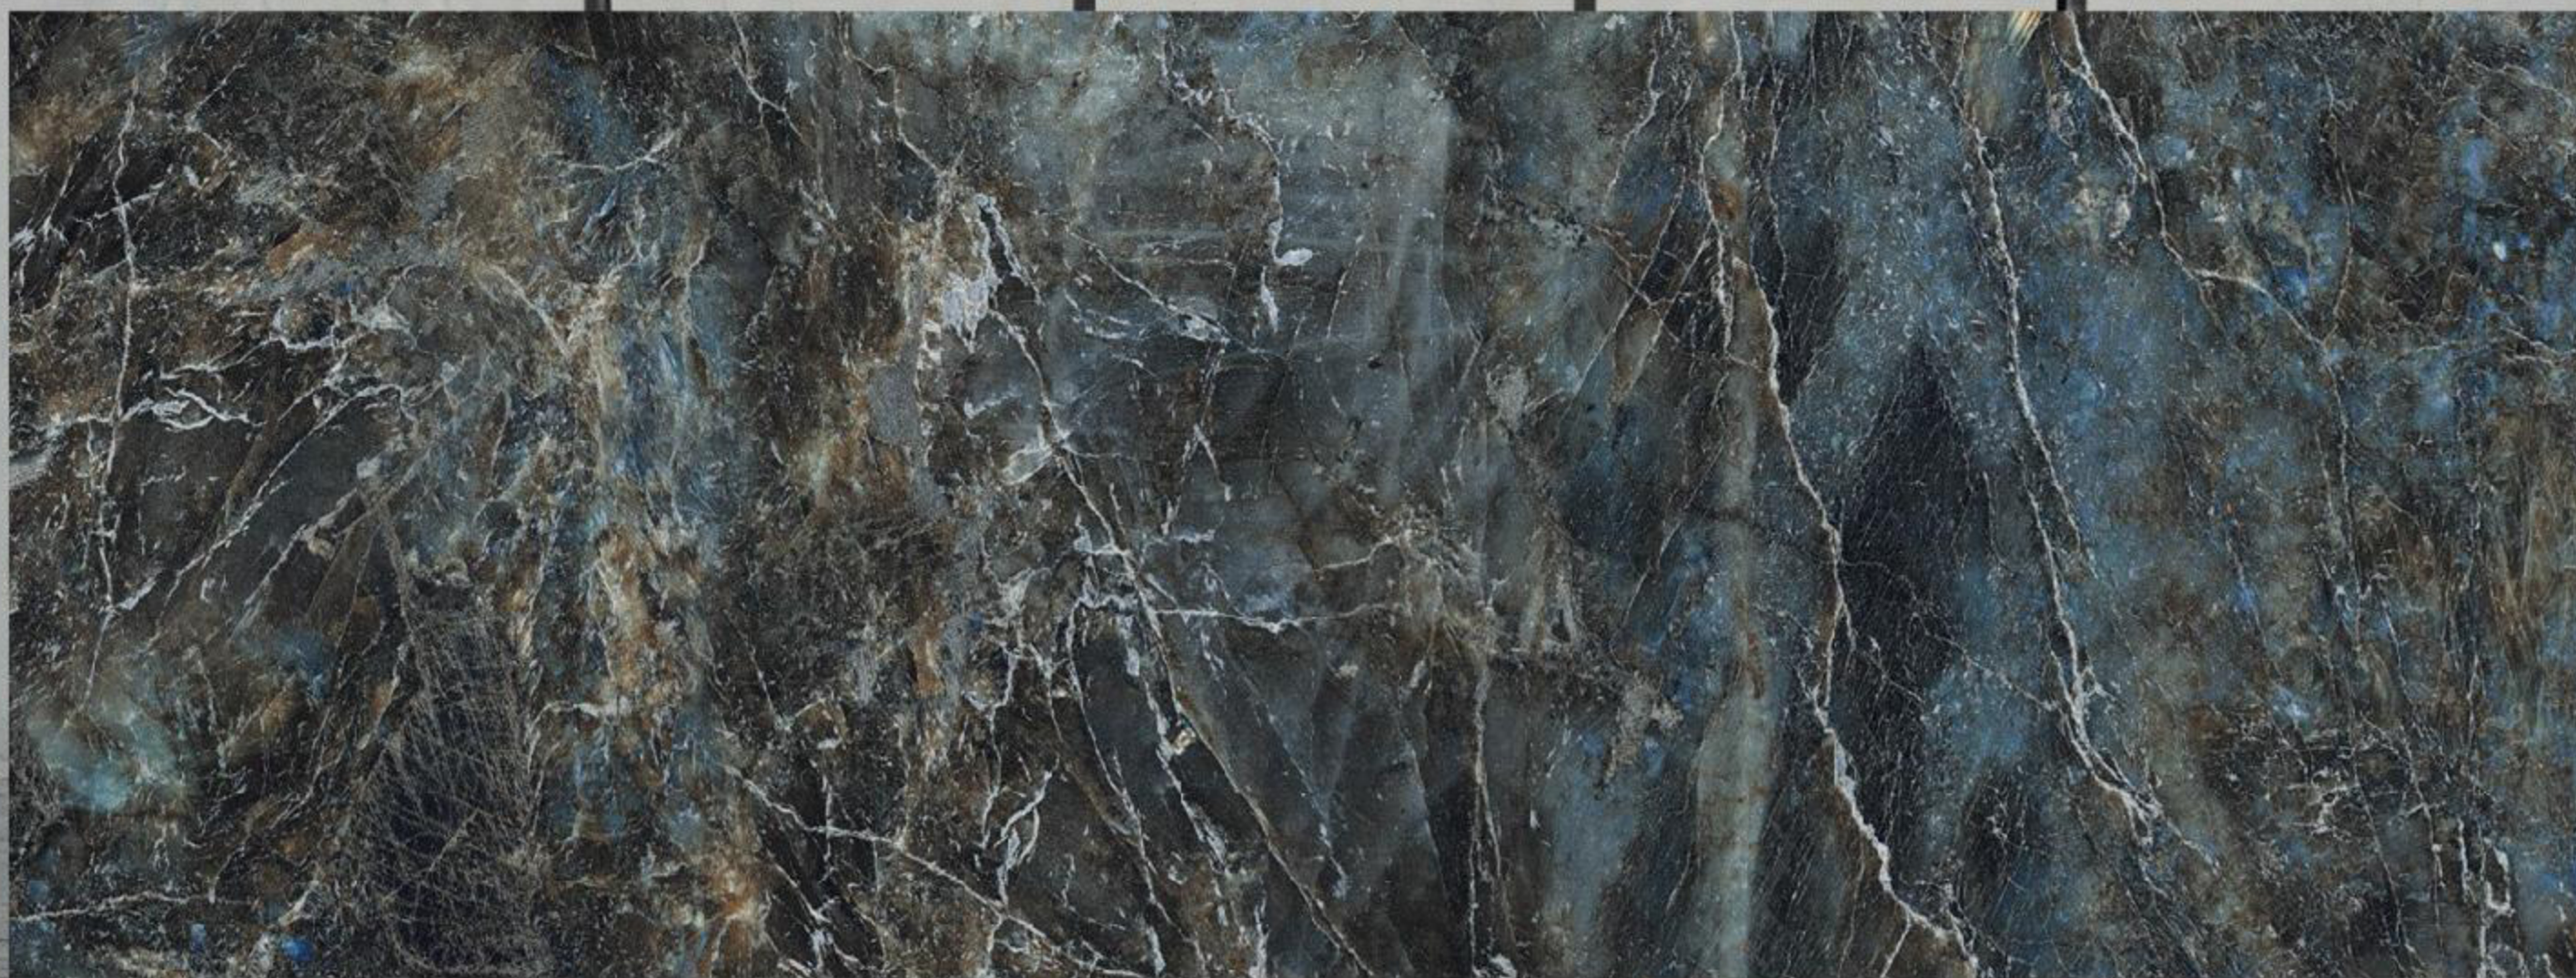

MOUNTAIN GREEN

BODY
BLACK BODY

FINISH
HIGHGLOSSY/MATT

THICKNESS
15 MM

ELIXIR MARINE

BODY
BLACK BODY

FINISH
HIGHGLOSSY/MATT

THICKNESS
15 MM