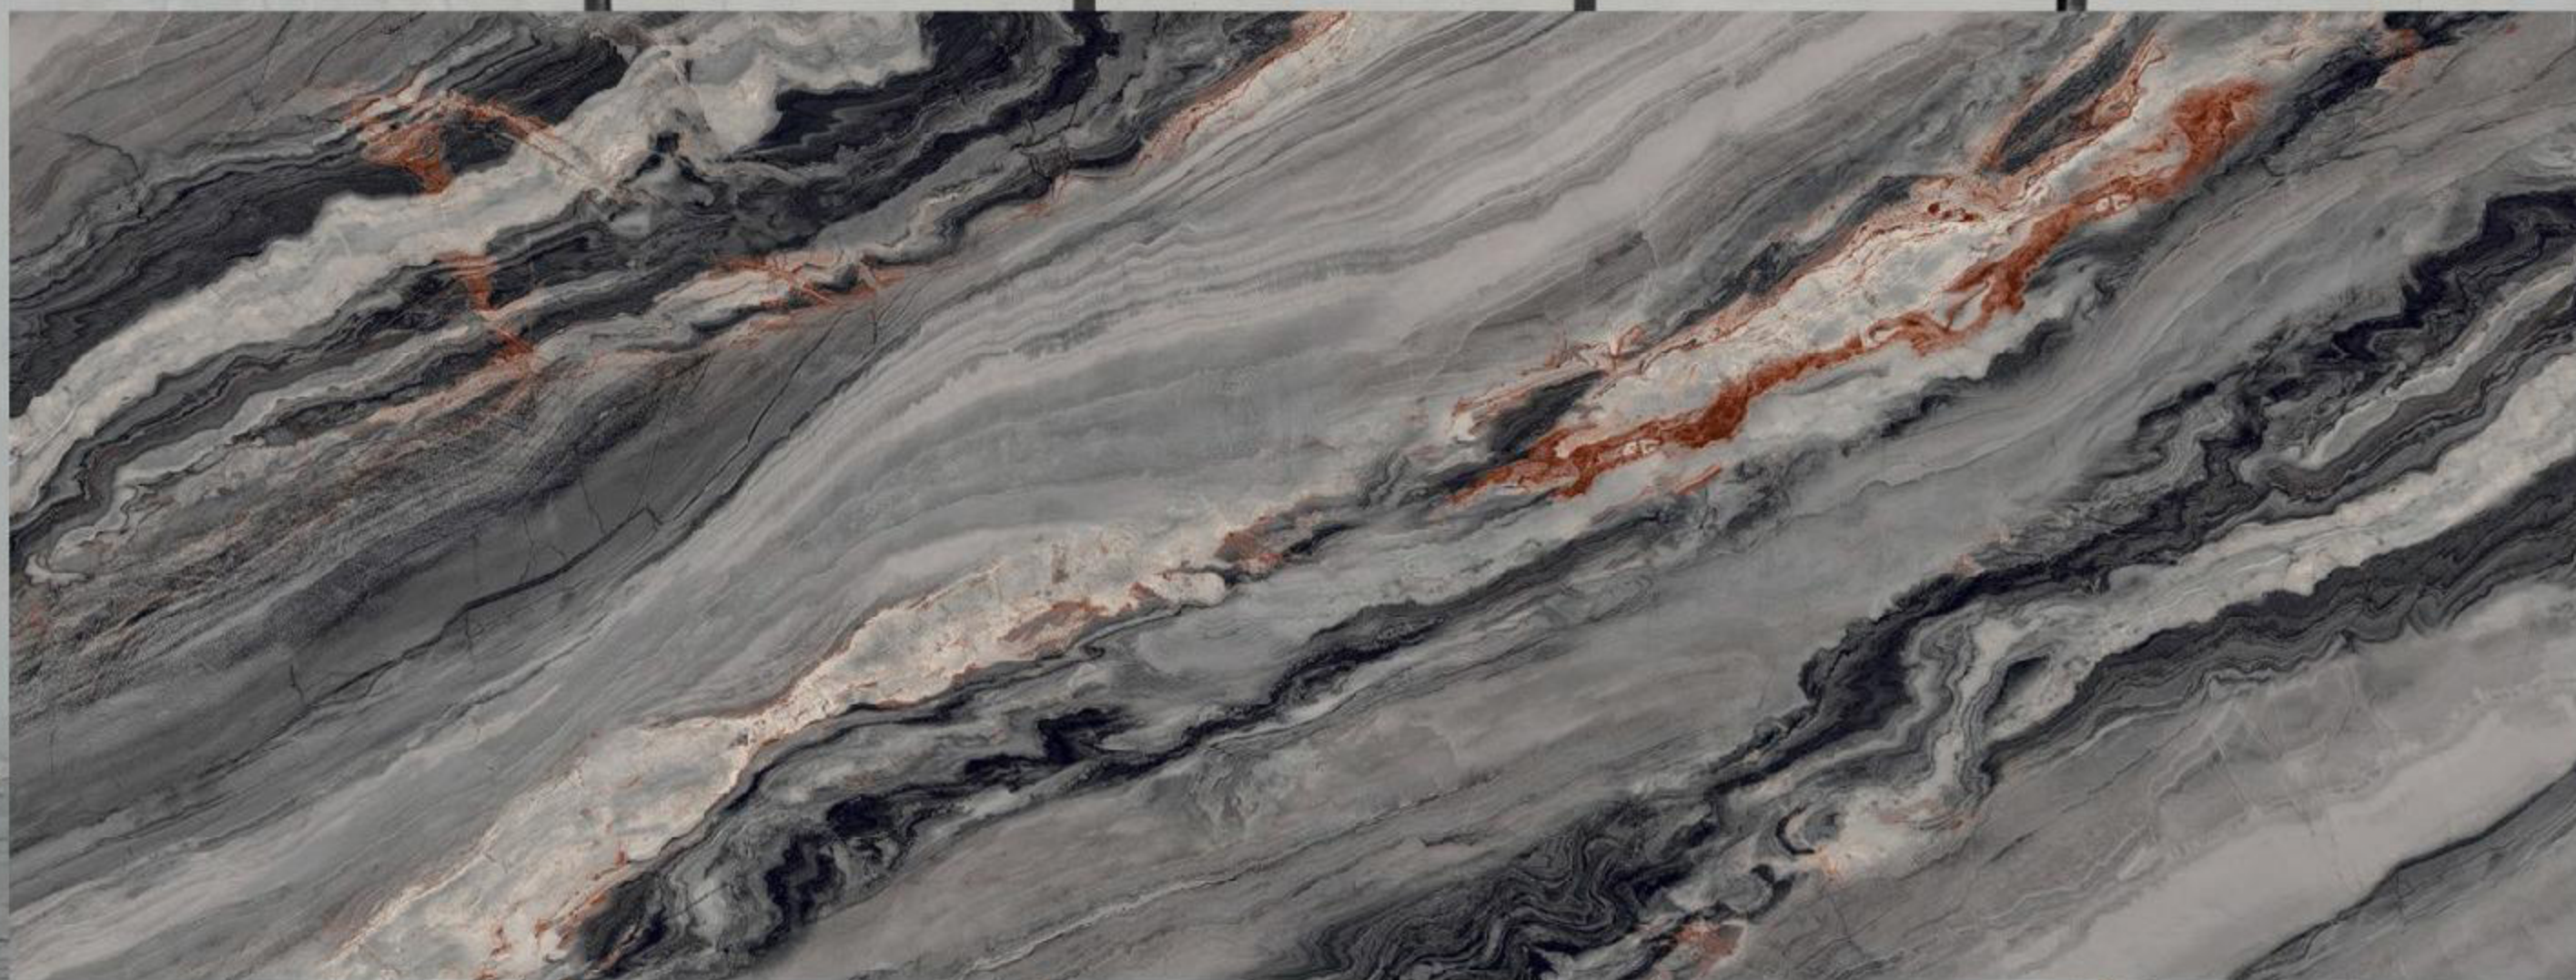

MAKO NATURAL

BODY
BLACKBODY

FINISH
HIGHGLOSSY/MATT

THICKNESS
15 MM