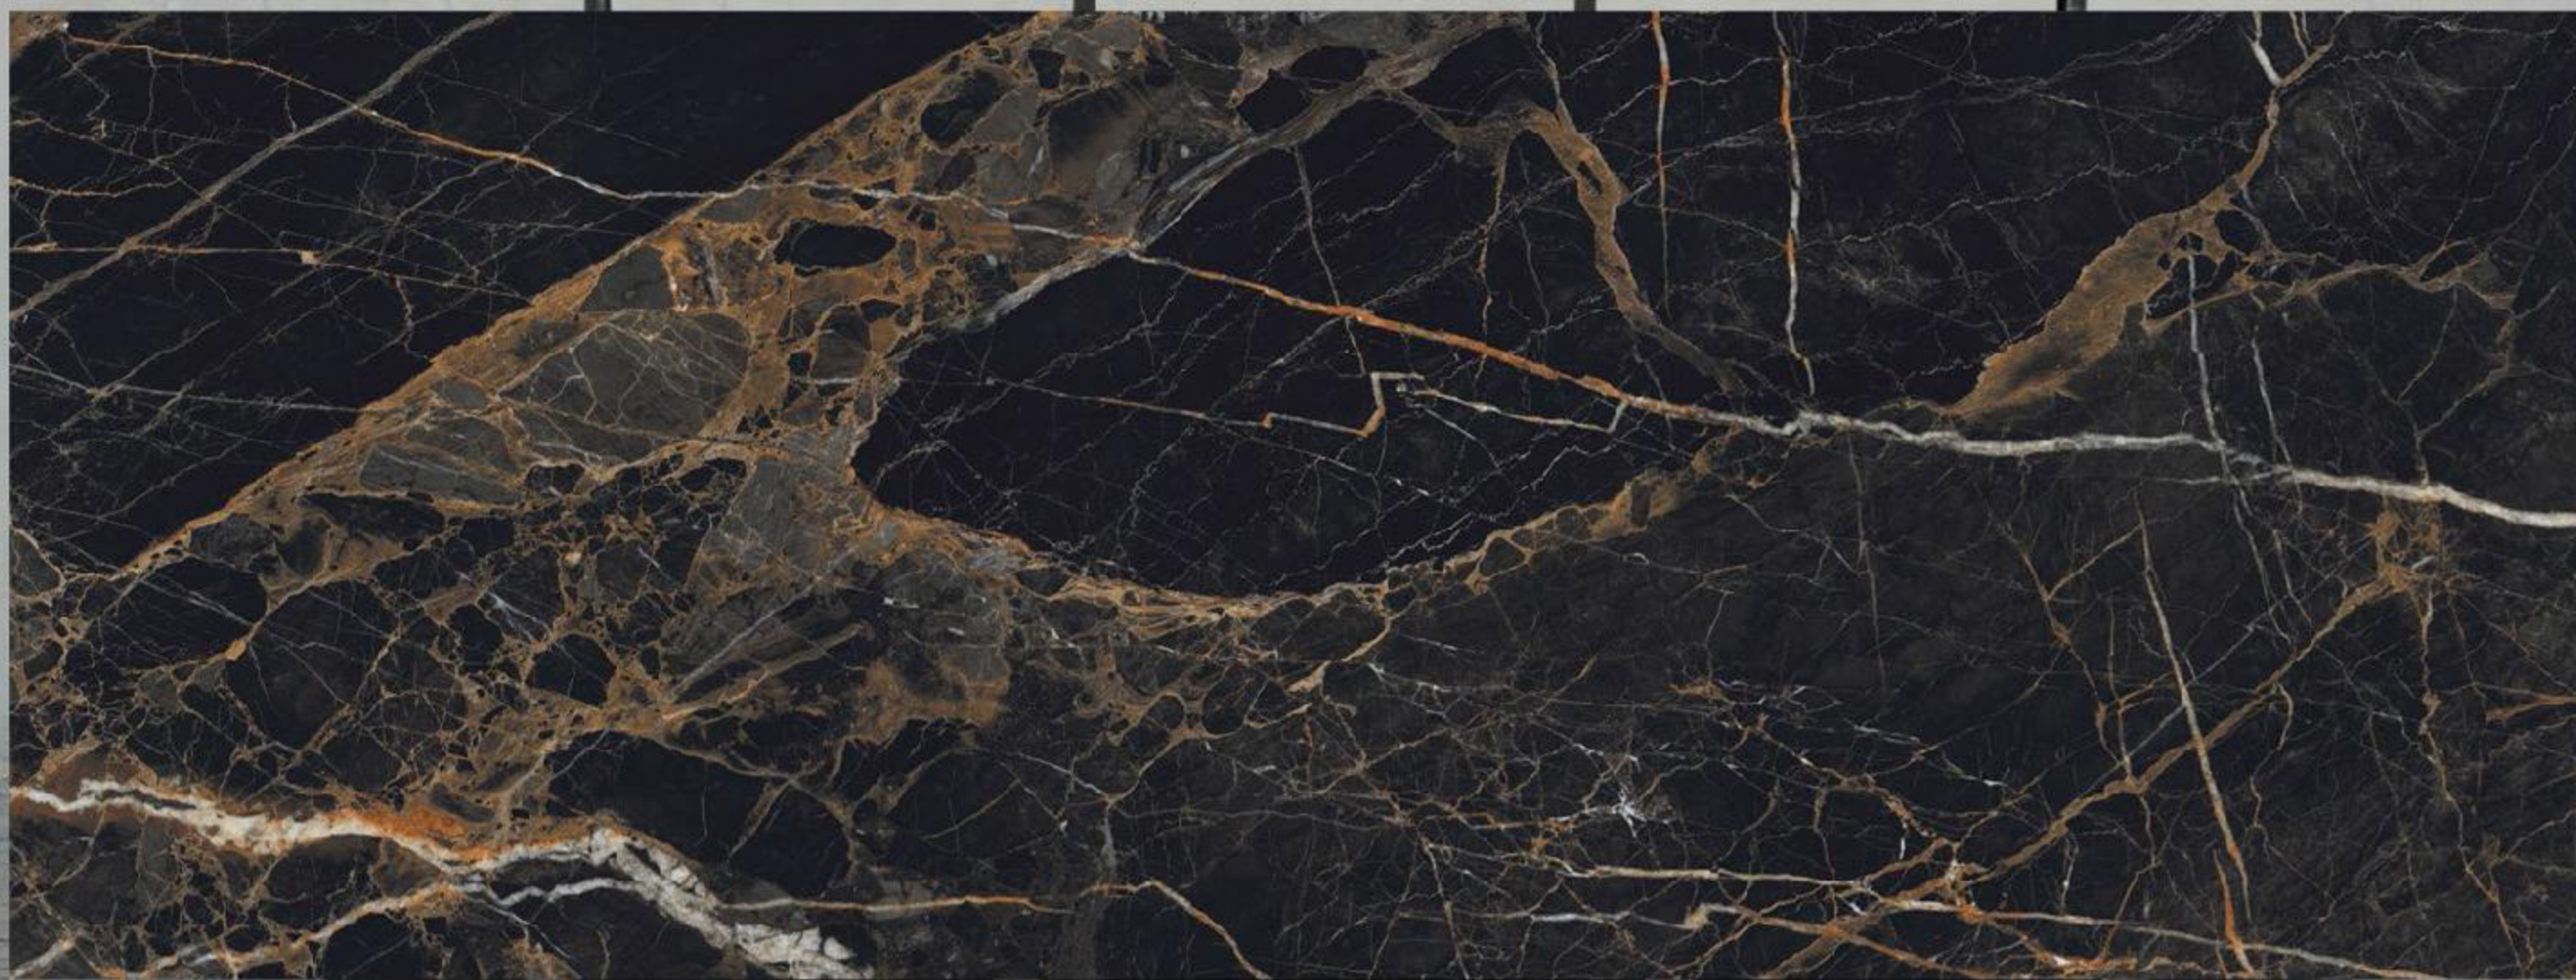

INFINITO BROWN

BODY
WHITEBODY

FINISH
GLOSSY/MATT

THICKNESS
15 MM

INFINITO AZUL

BODY
BLACKBODY

FINISH
HIGHGLOSSY/MATT

THICKNESS
15 MM