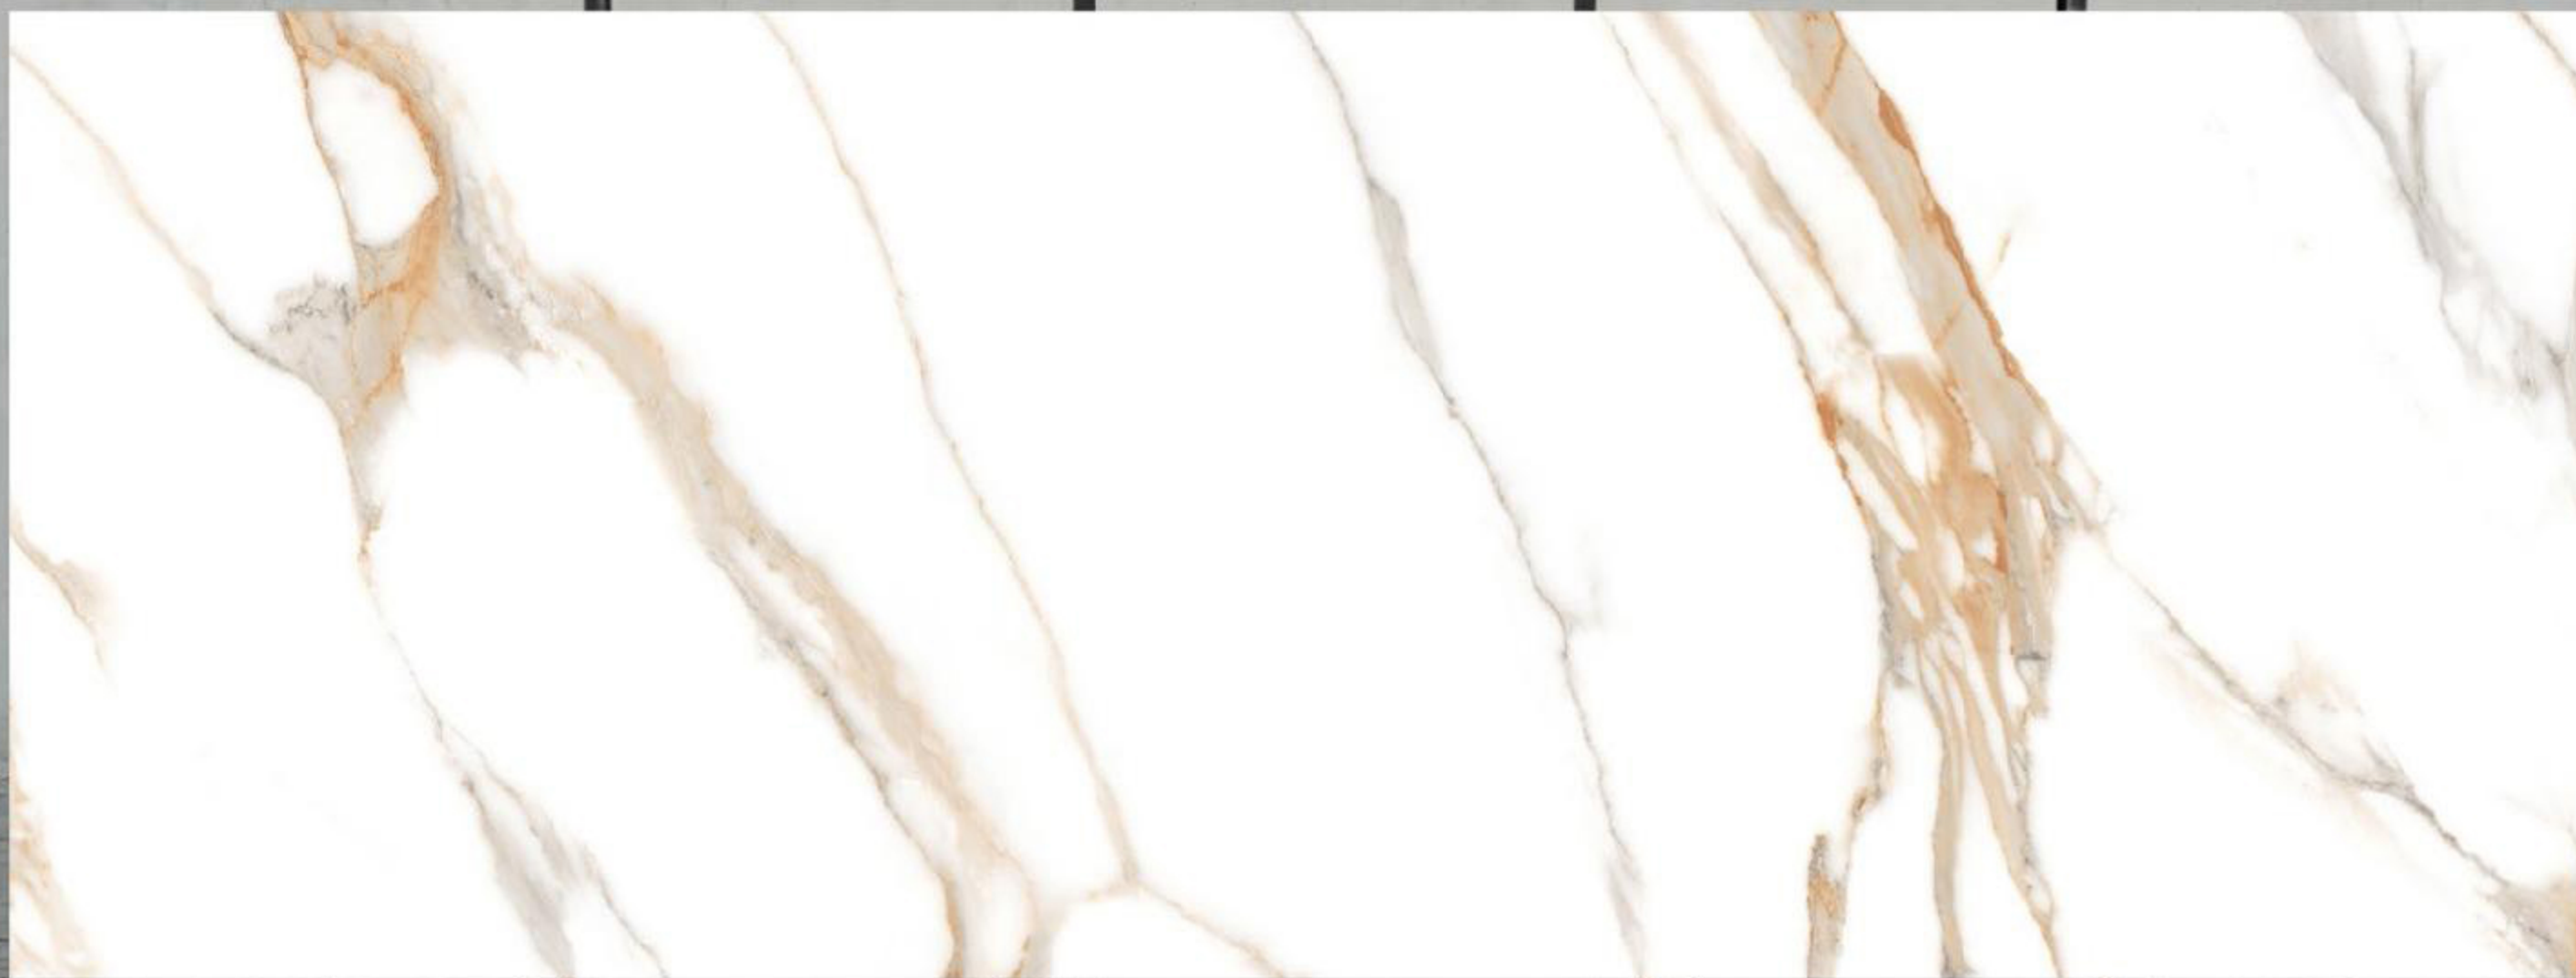

COLONIAL BLACK

BODY
BLACKBODY

FINISH
HIGHGLOSSY/MATT

THICKNESS
15 MM

CARRERA ULTIMO

BODY
WHITEBODY

FINISH
GLOSSY/MATT

THICKNESS
15 MM