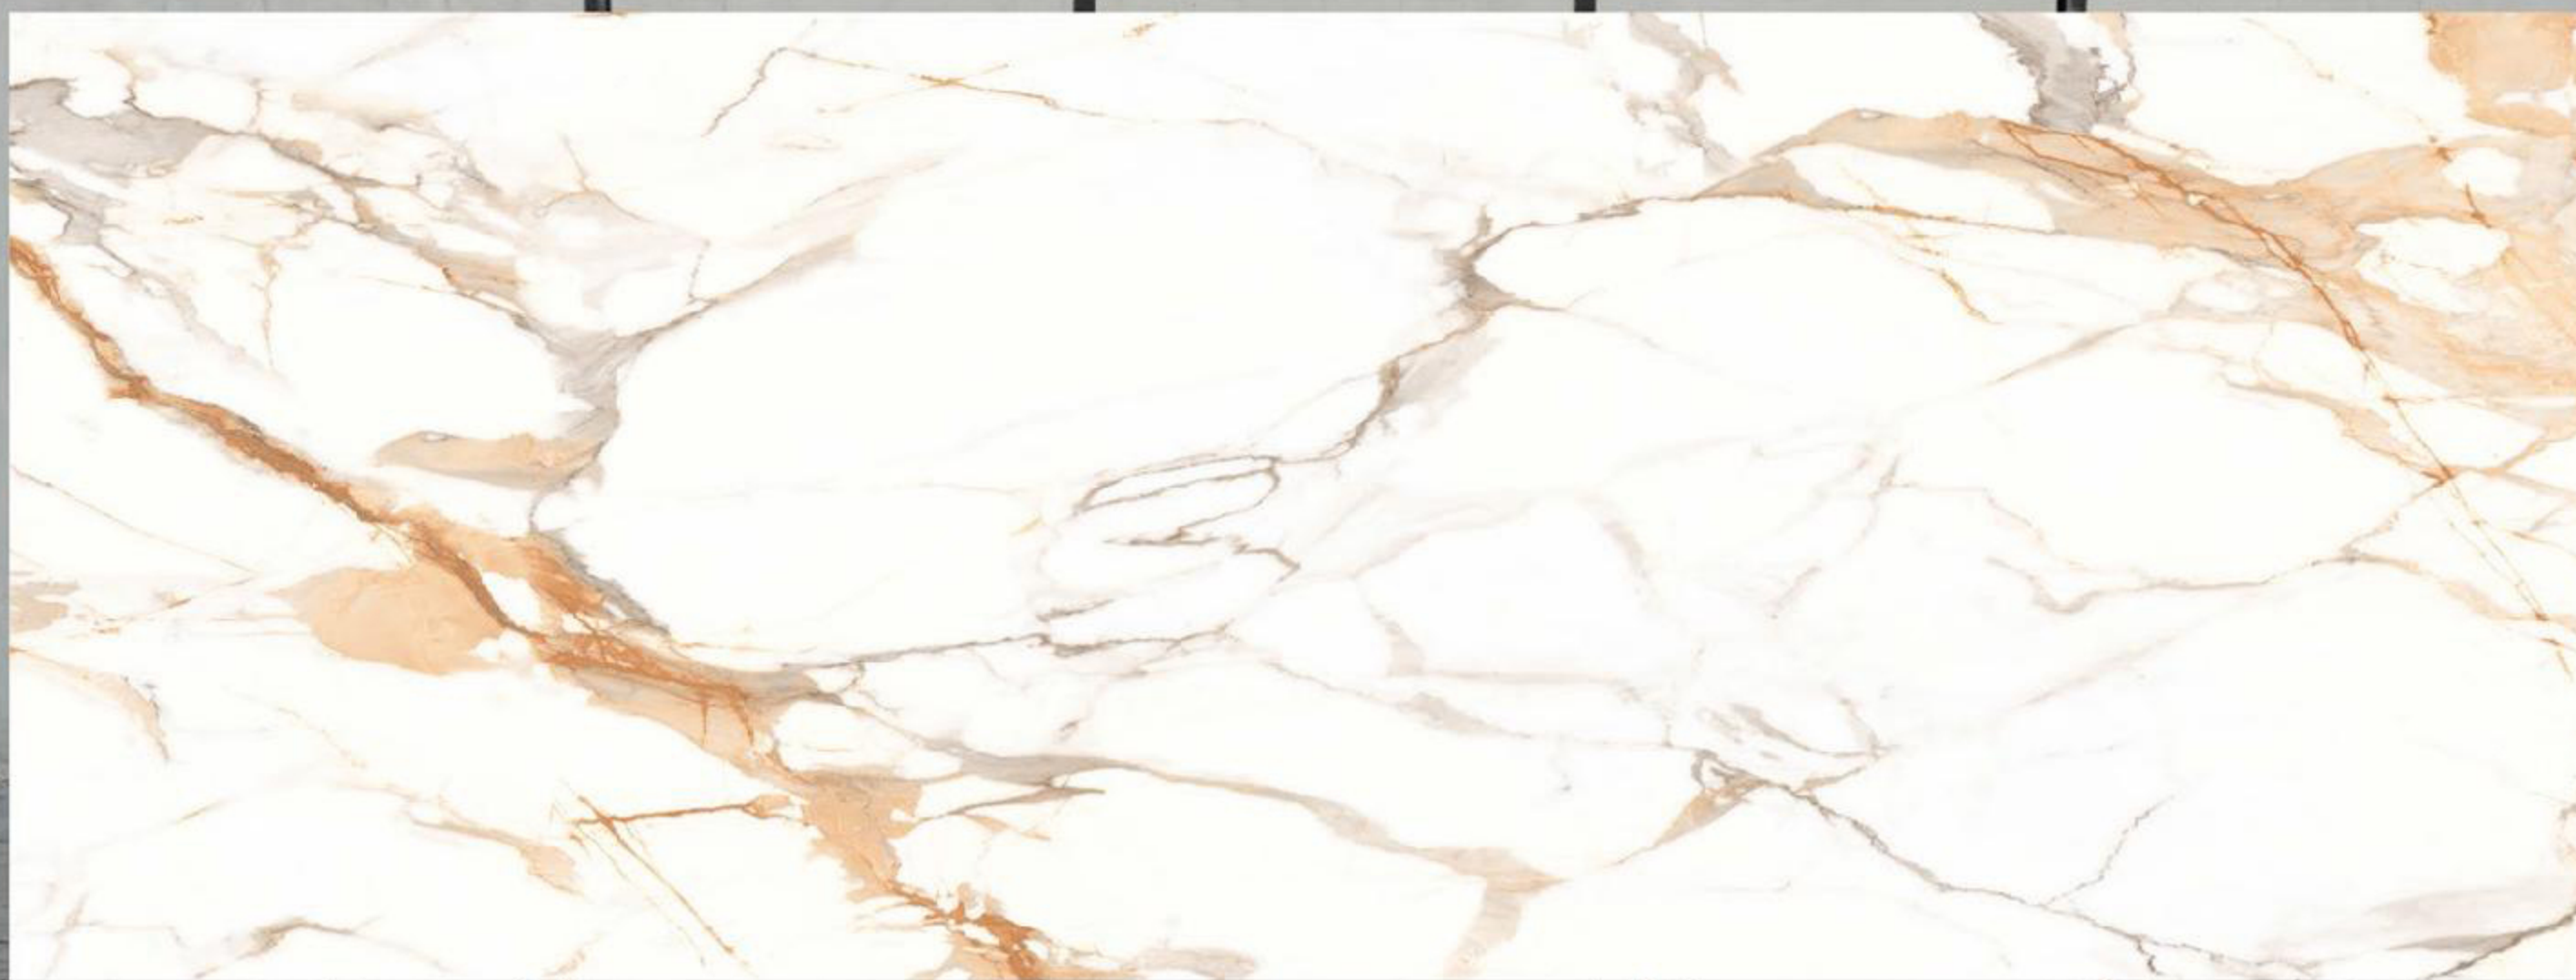

HORSE BROWN

BODY
BLACKBODY

FINISH
HIGHGLOSSY/MATT

THICKNESS
15 MM

HARMONY GRAY

BODY
WHITEBODY

FINISH
GLOSSY/MATT

THICKNESS
15 MM