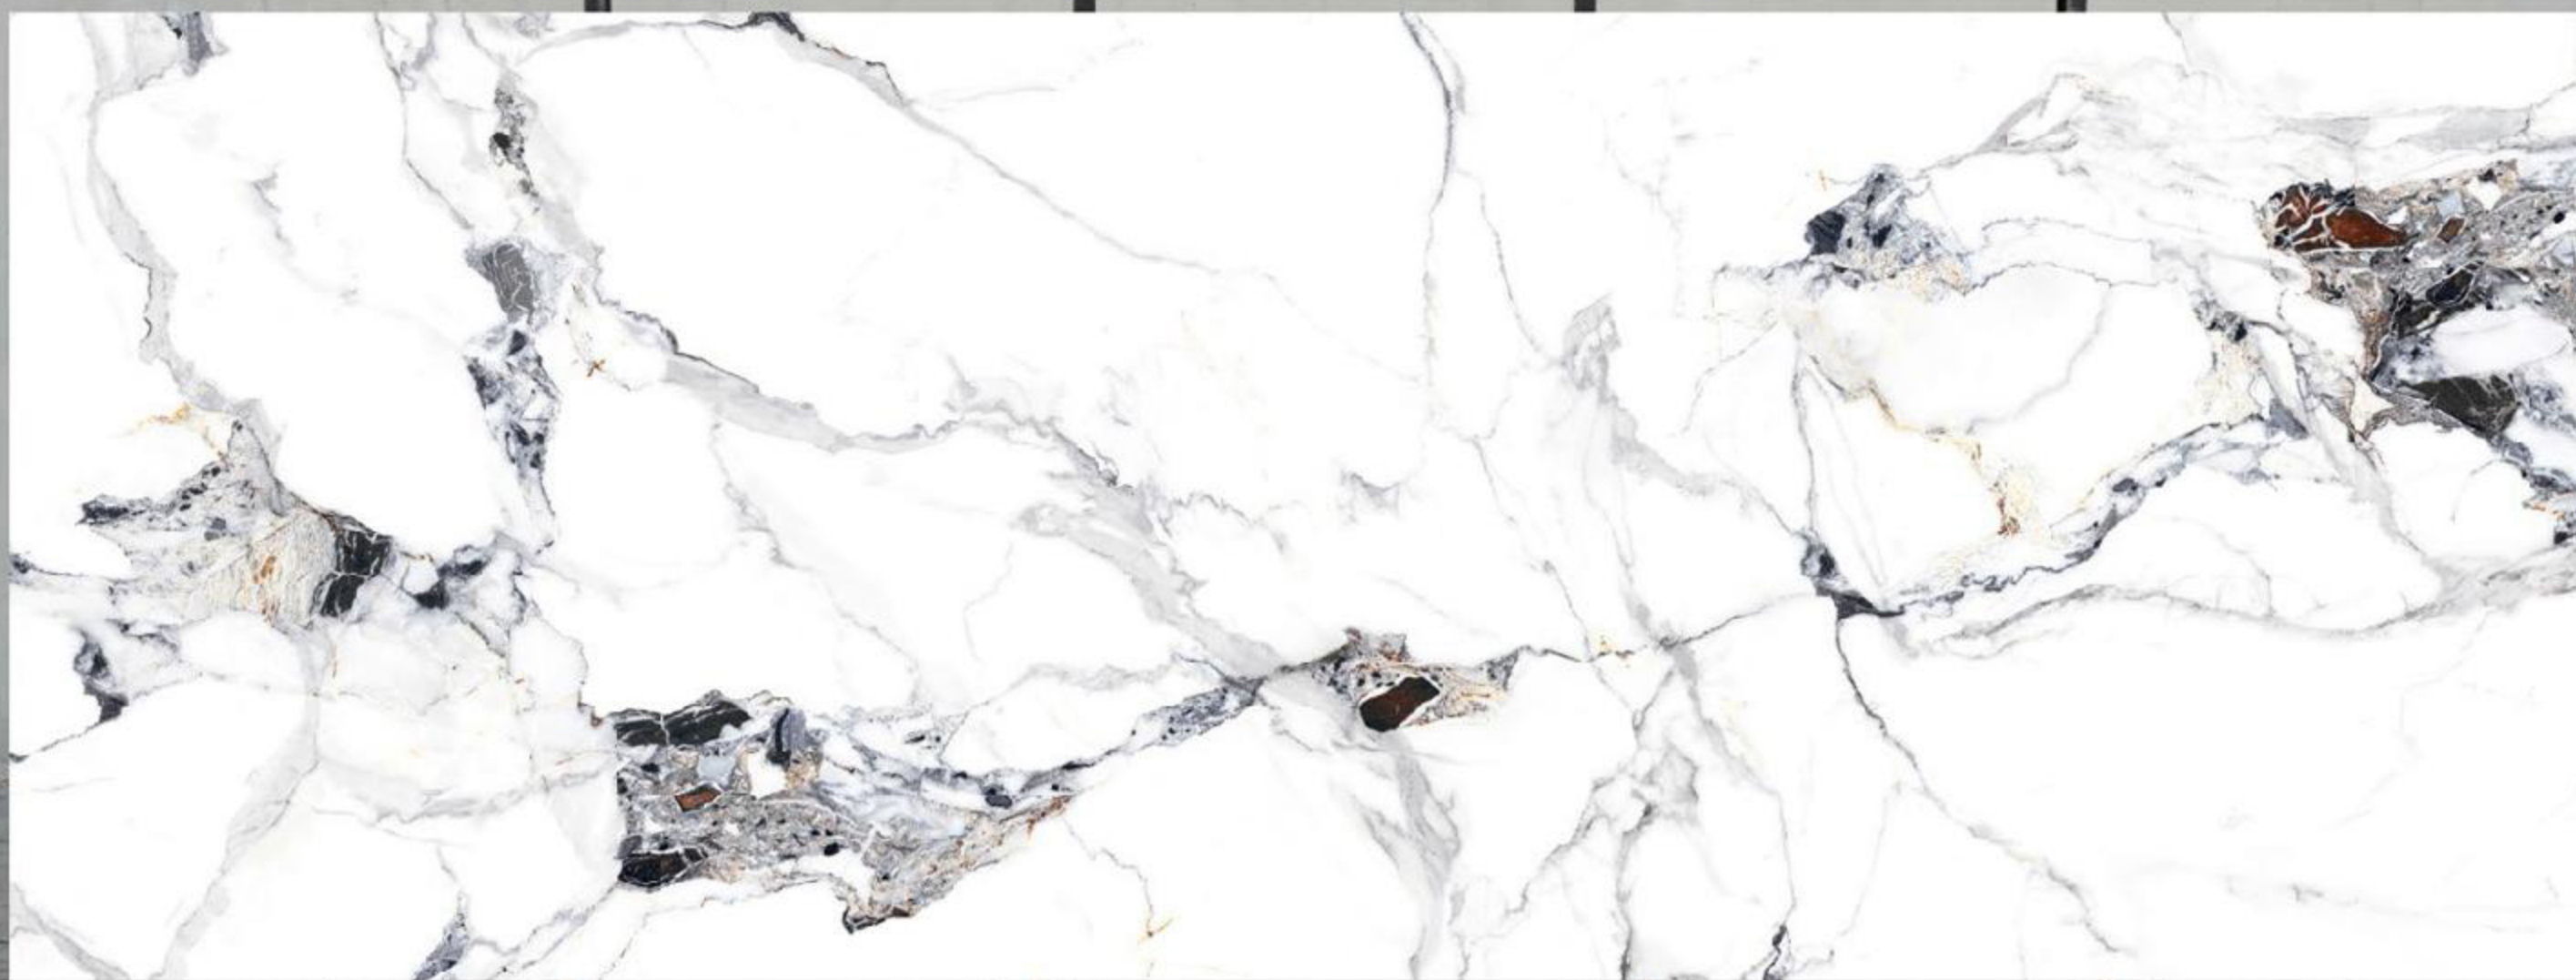

SPANISH WHITE

BODY
WHITEBODY

FINISH
GLOSSY/MATT

THICKNESS
15 MM