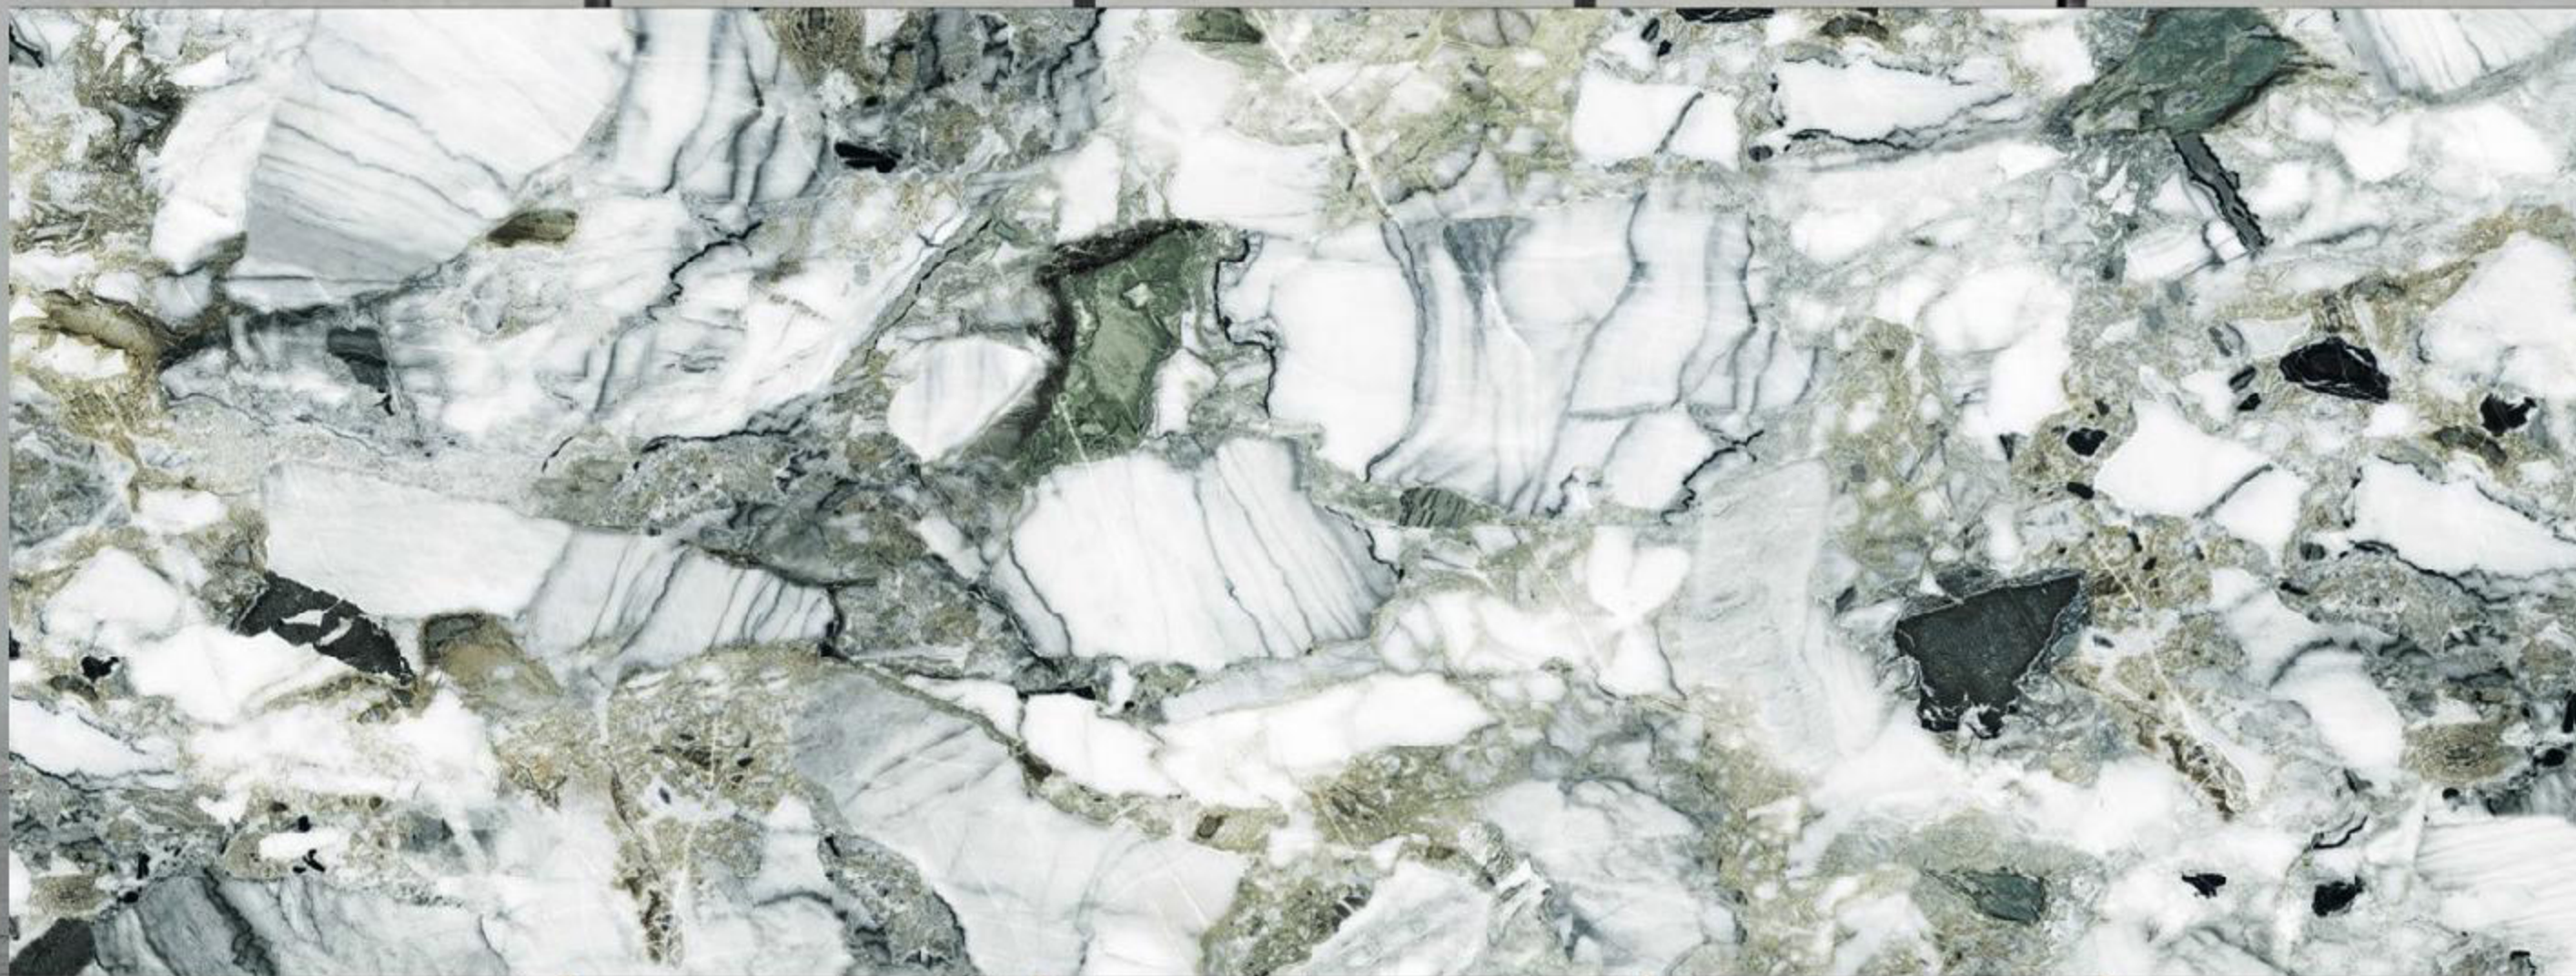

MASCARA

BODY
WHITEBODY

FINISH
GLOSSY/MATT

THICKNESS
15 MM

MARQUINA NERO

BODY
BLACKBODY

FINISH
HIGHGLOSSY/MATT

THICKNESS
15 MM