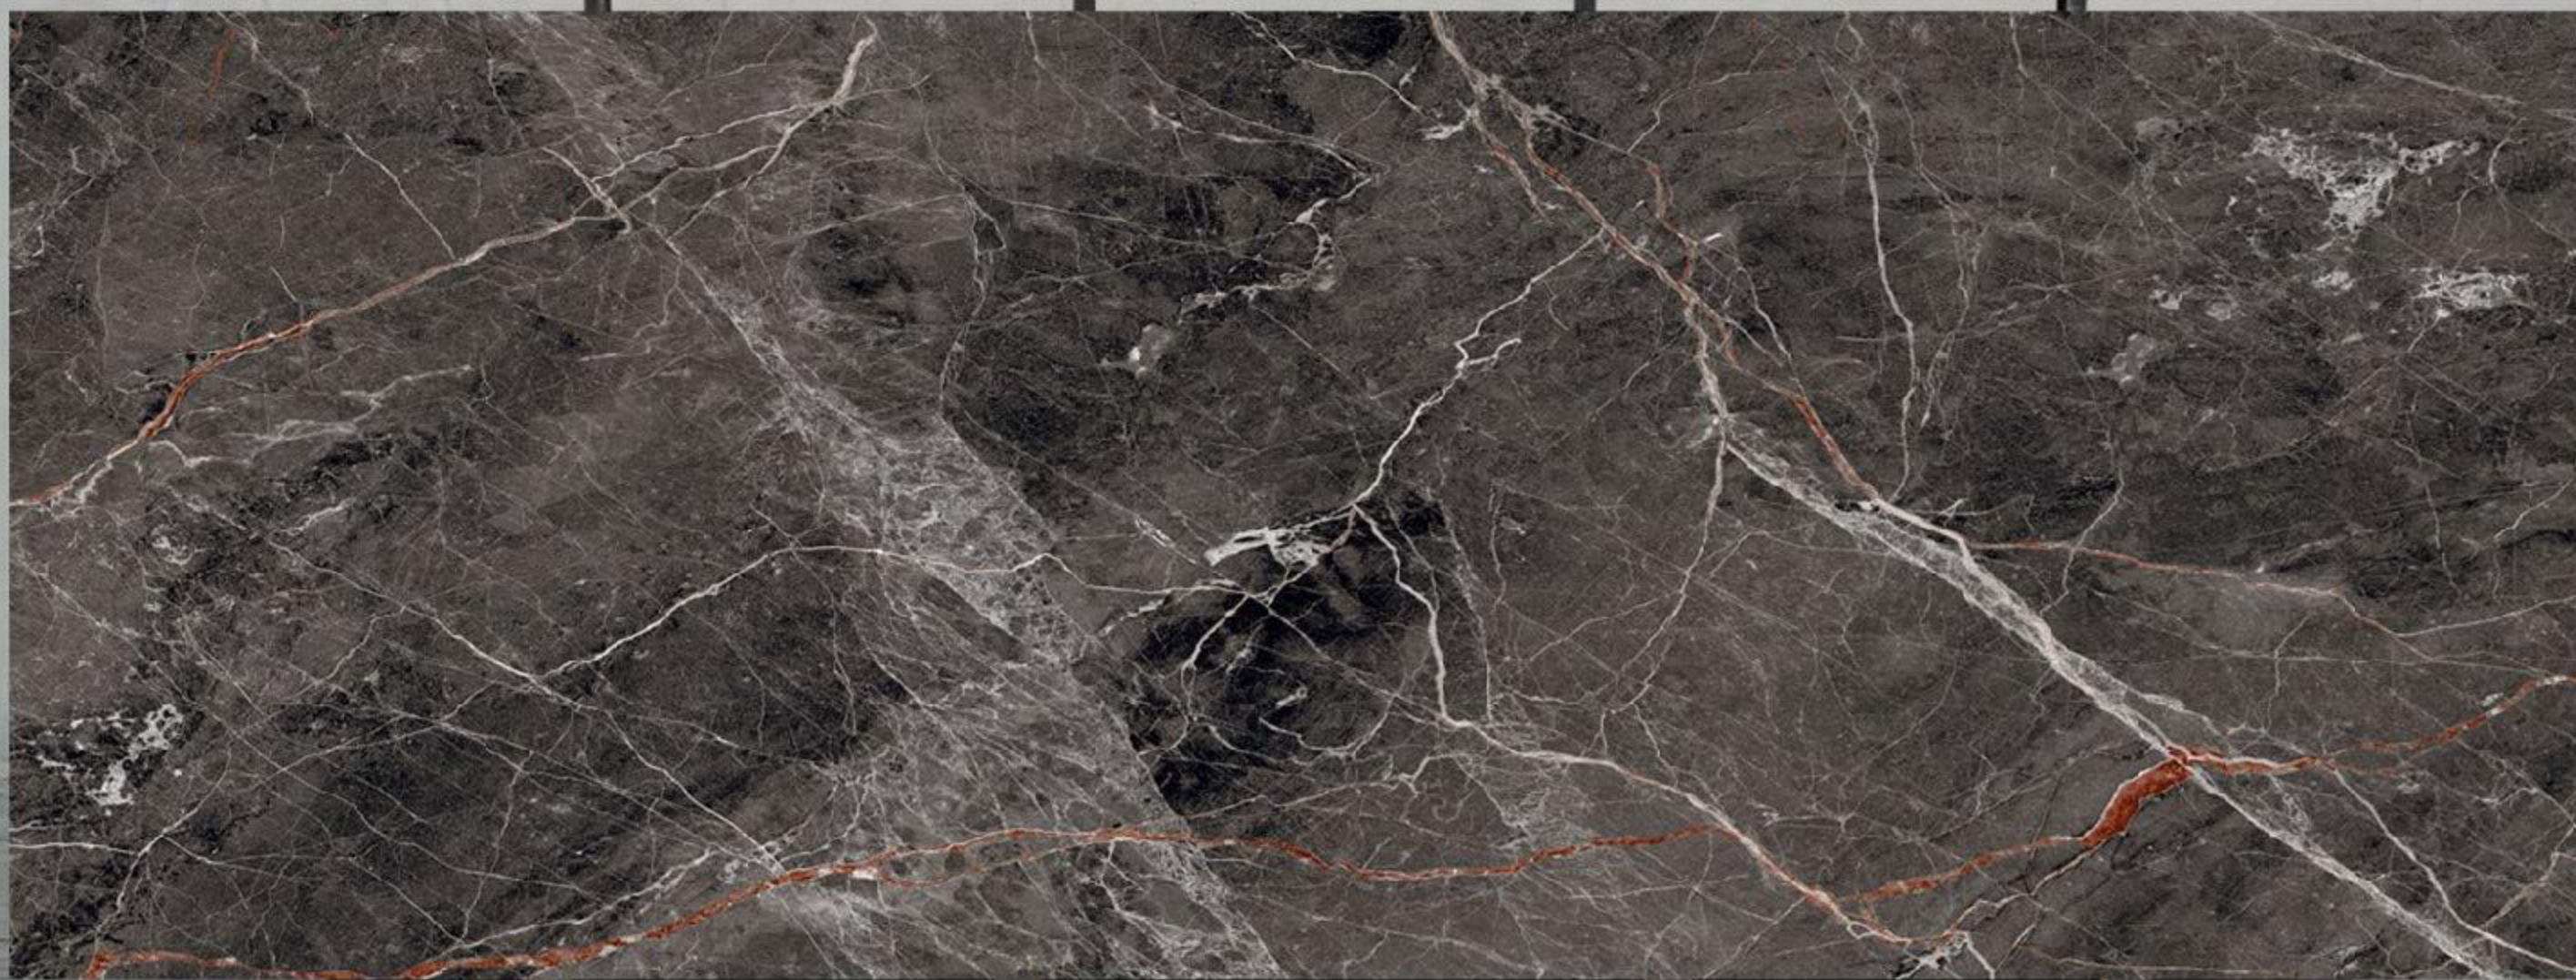

FRAGMENT WHITE

BODY
WHITEBODY

FINISH
GLOSSY/MATT

THICKNESS
15 MM

FOSSIL BROWN

BODY
BLACKBODY

FINISH
HIGHGLOSSY/MATT

THICKNESS
15 MM