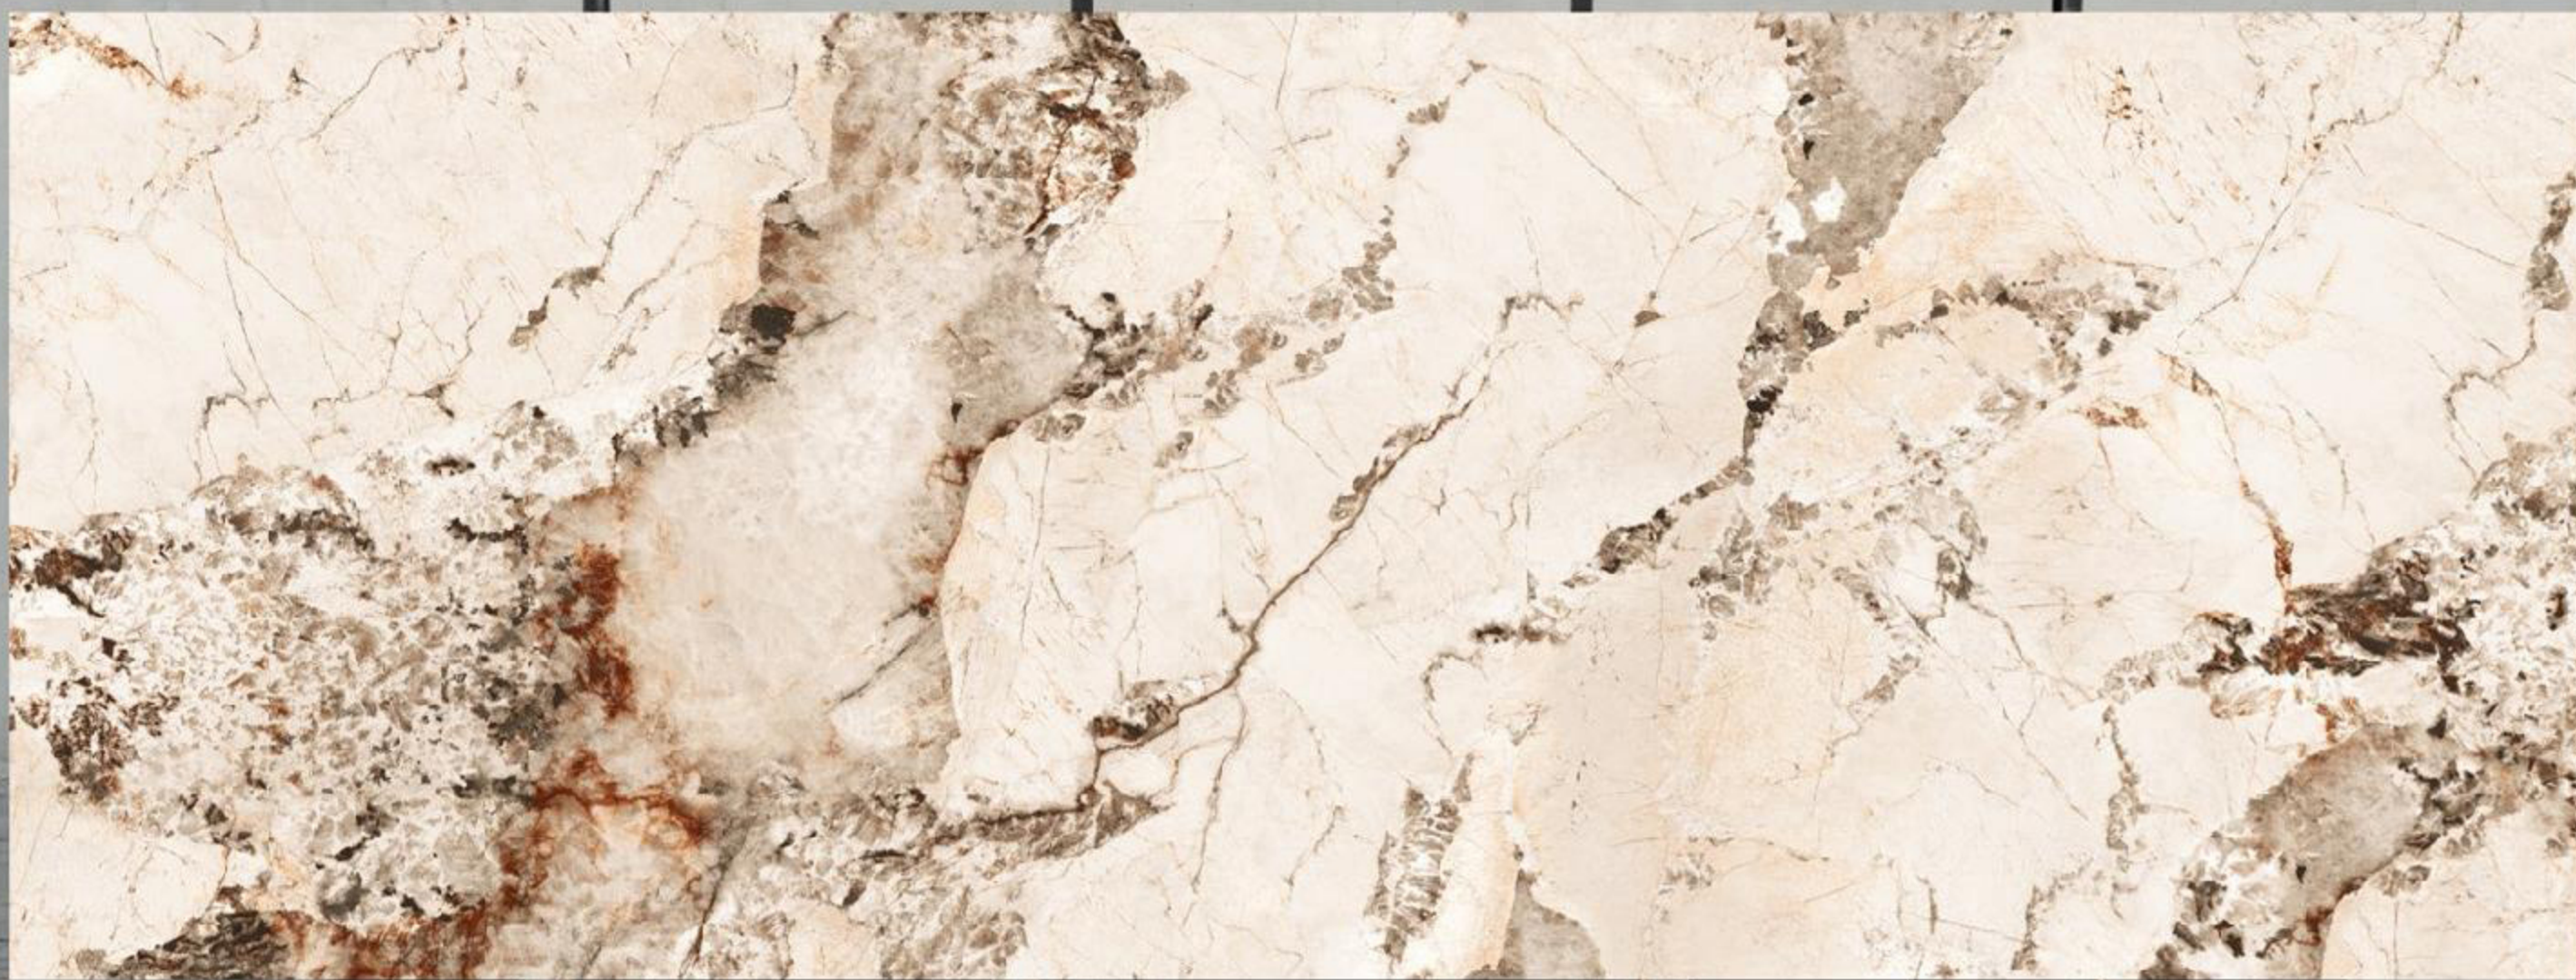

SEASAND NATURAL

BODY
WHITEBODY

FINISH
GLOSSY/MATT

THICKNESS
15 MM