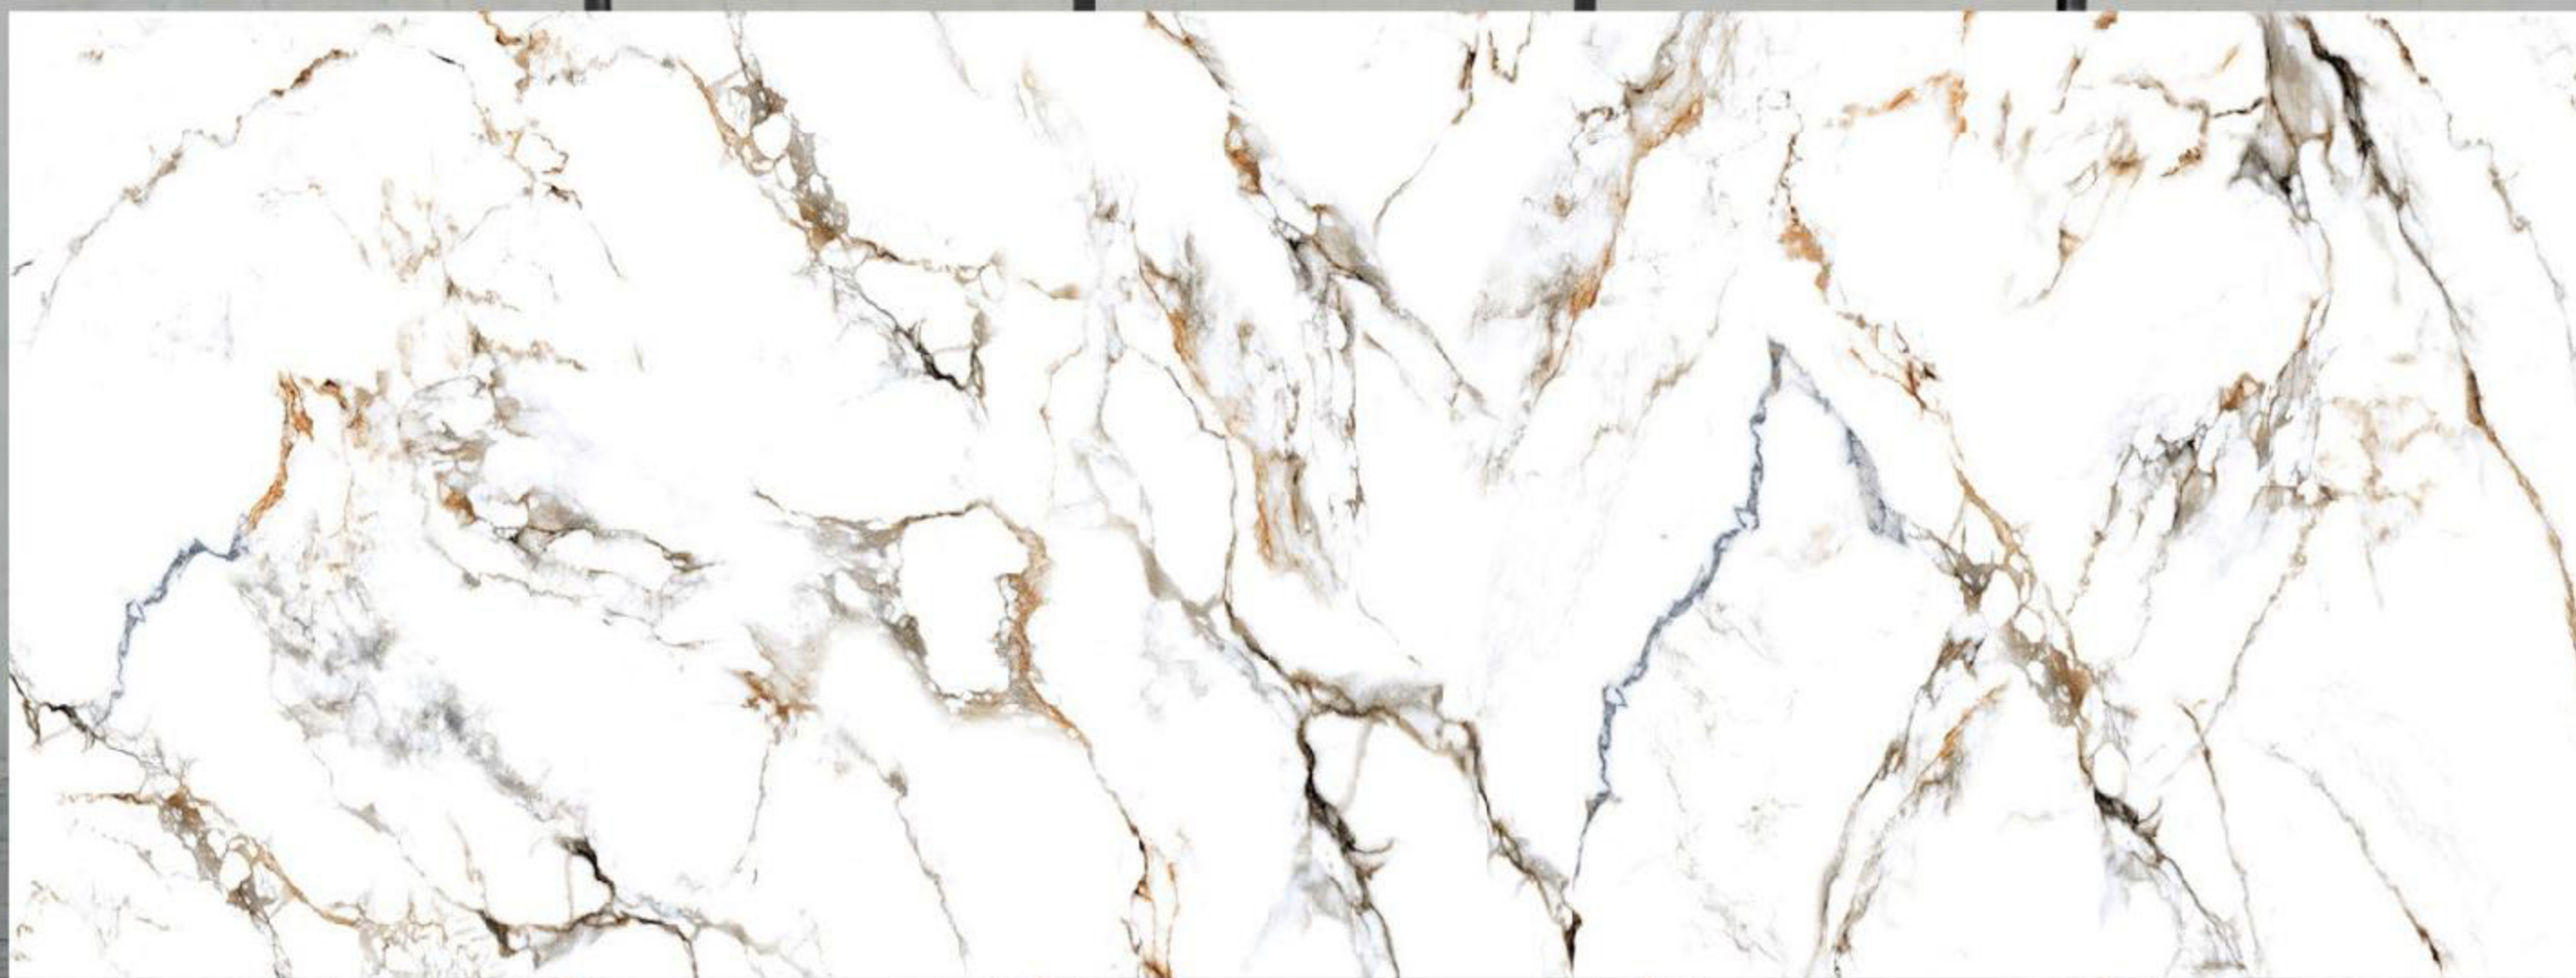

ARABESCATO GOLD

BODY
WHITE BODY

FINISH
GLOSSY/MATT

THICKNESS
15 MM

MARQUINA NATURAL

BODY
BLACK BODY

FINISH
HIGHGLOSSY/MATT

THICKNESS
15 MM