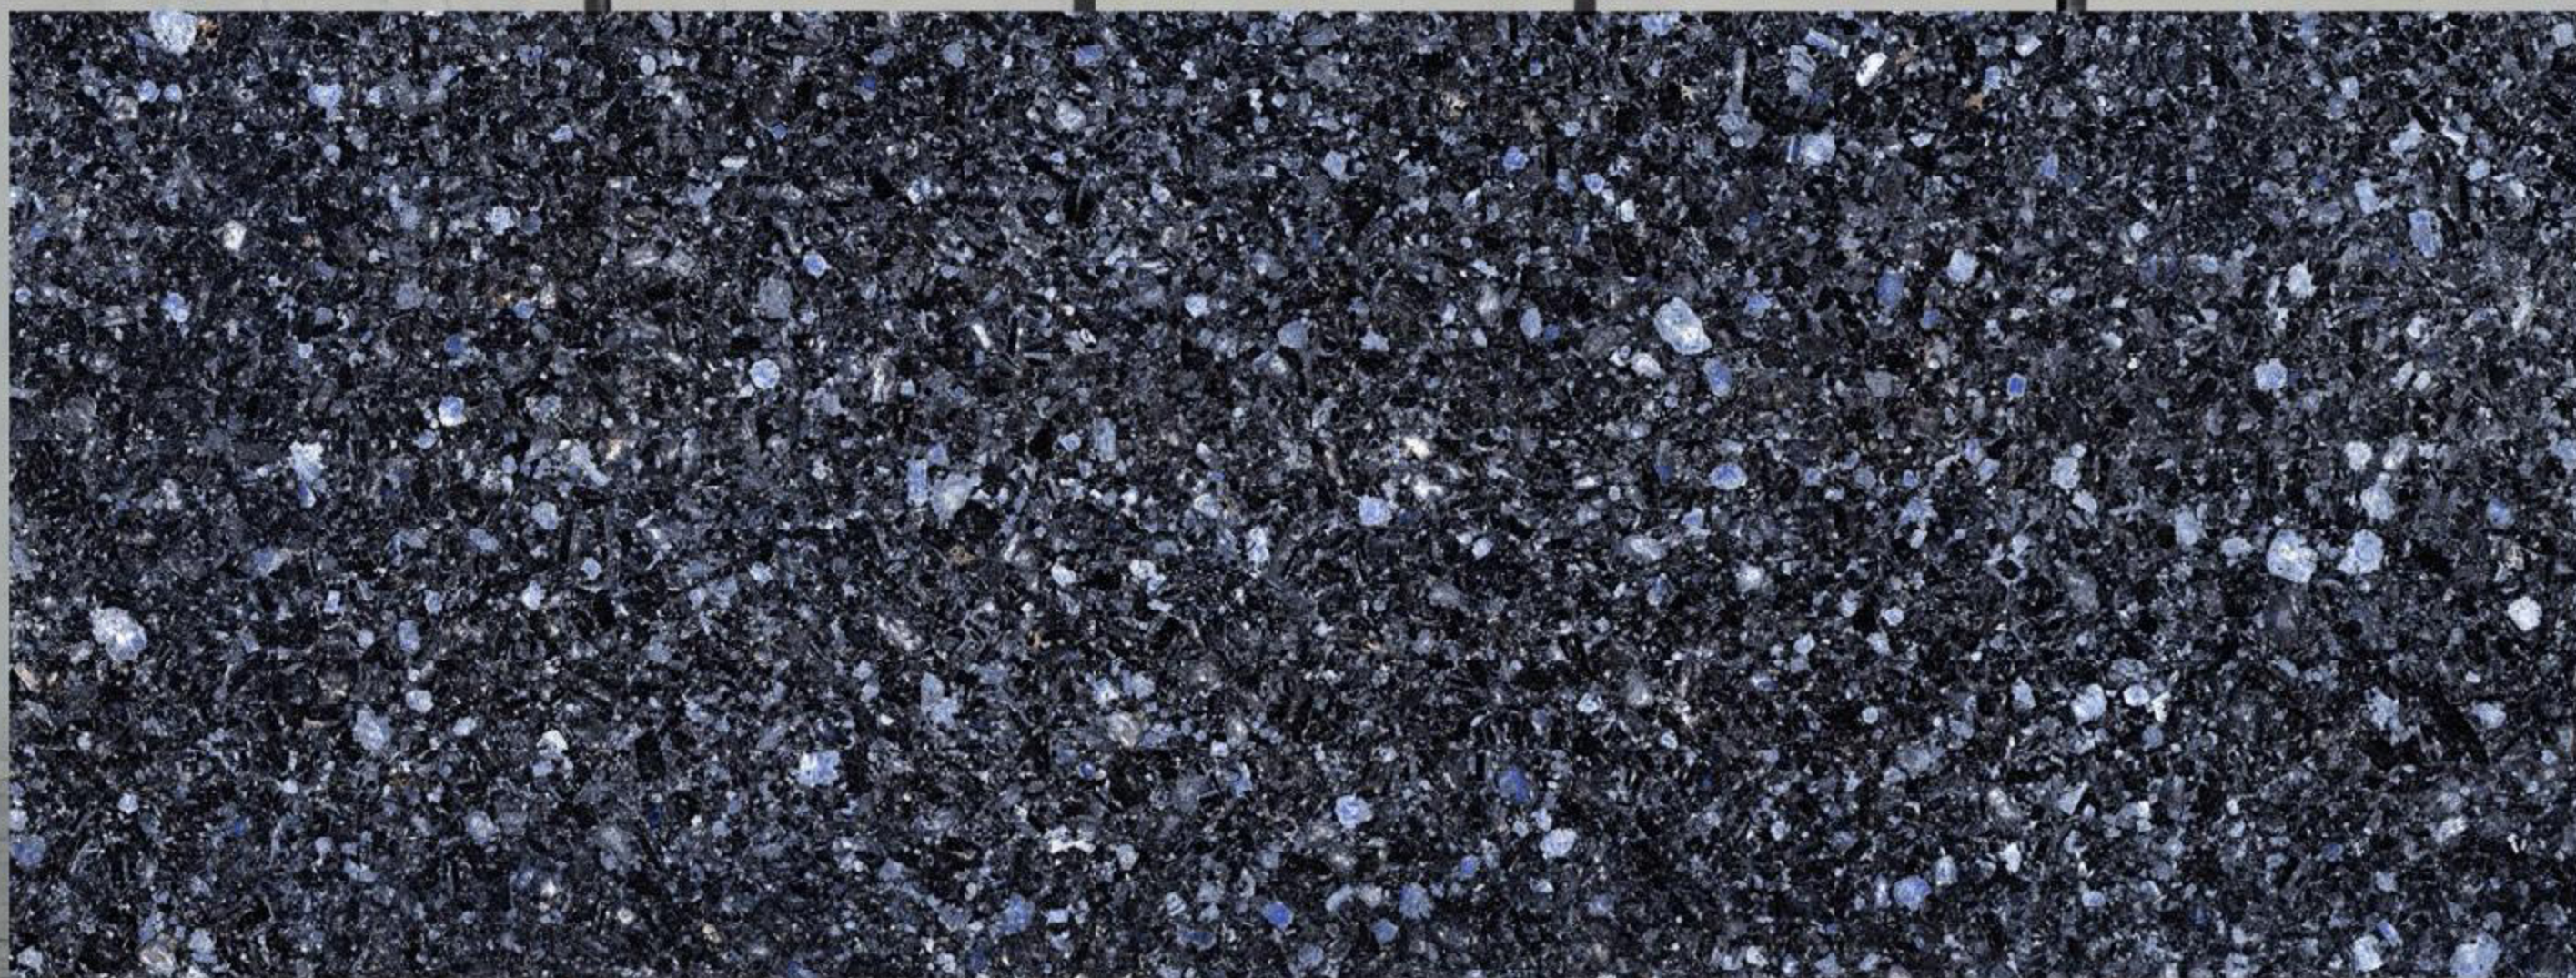

MILANO WHITE

BODY
WHITEBODY

FINISH
GLOSSY/MATT

THICKNESS
15 MM

MATALIX BLUE

BODY
BLACKBODY

FINISH
HIGHGLOSSY/MATT

THICKNESS
15 MM