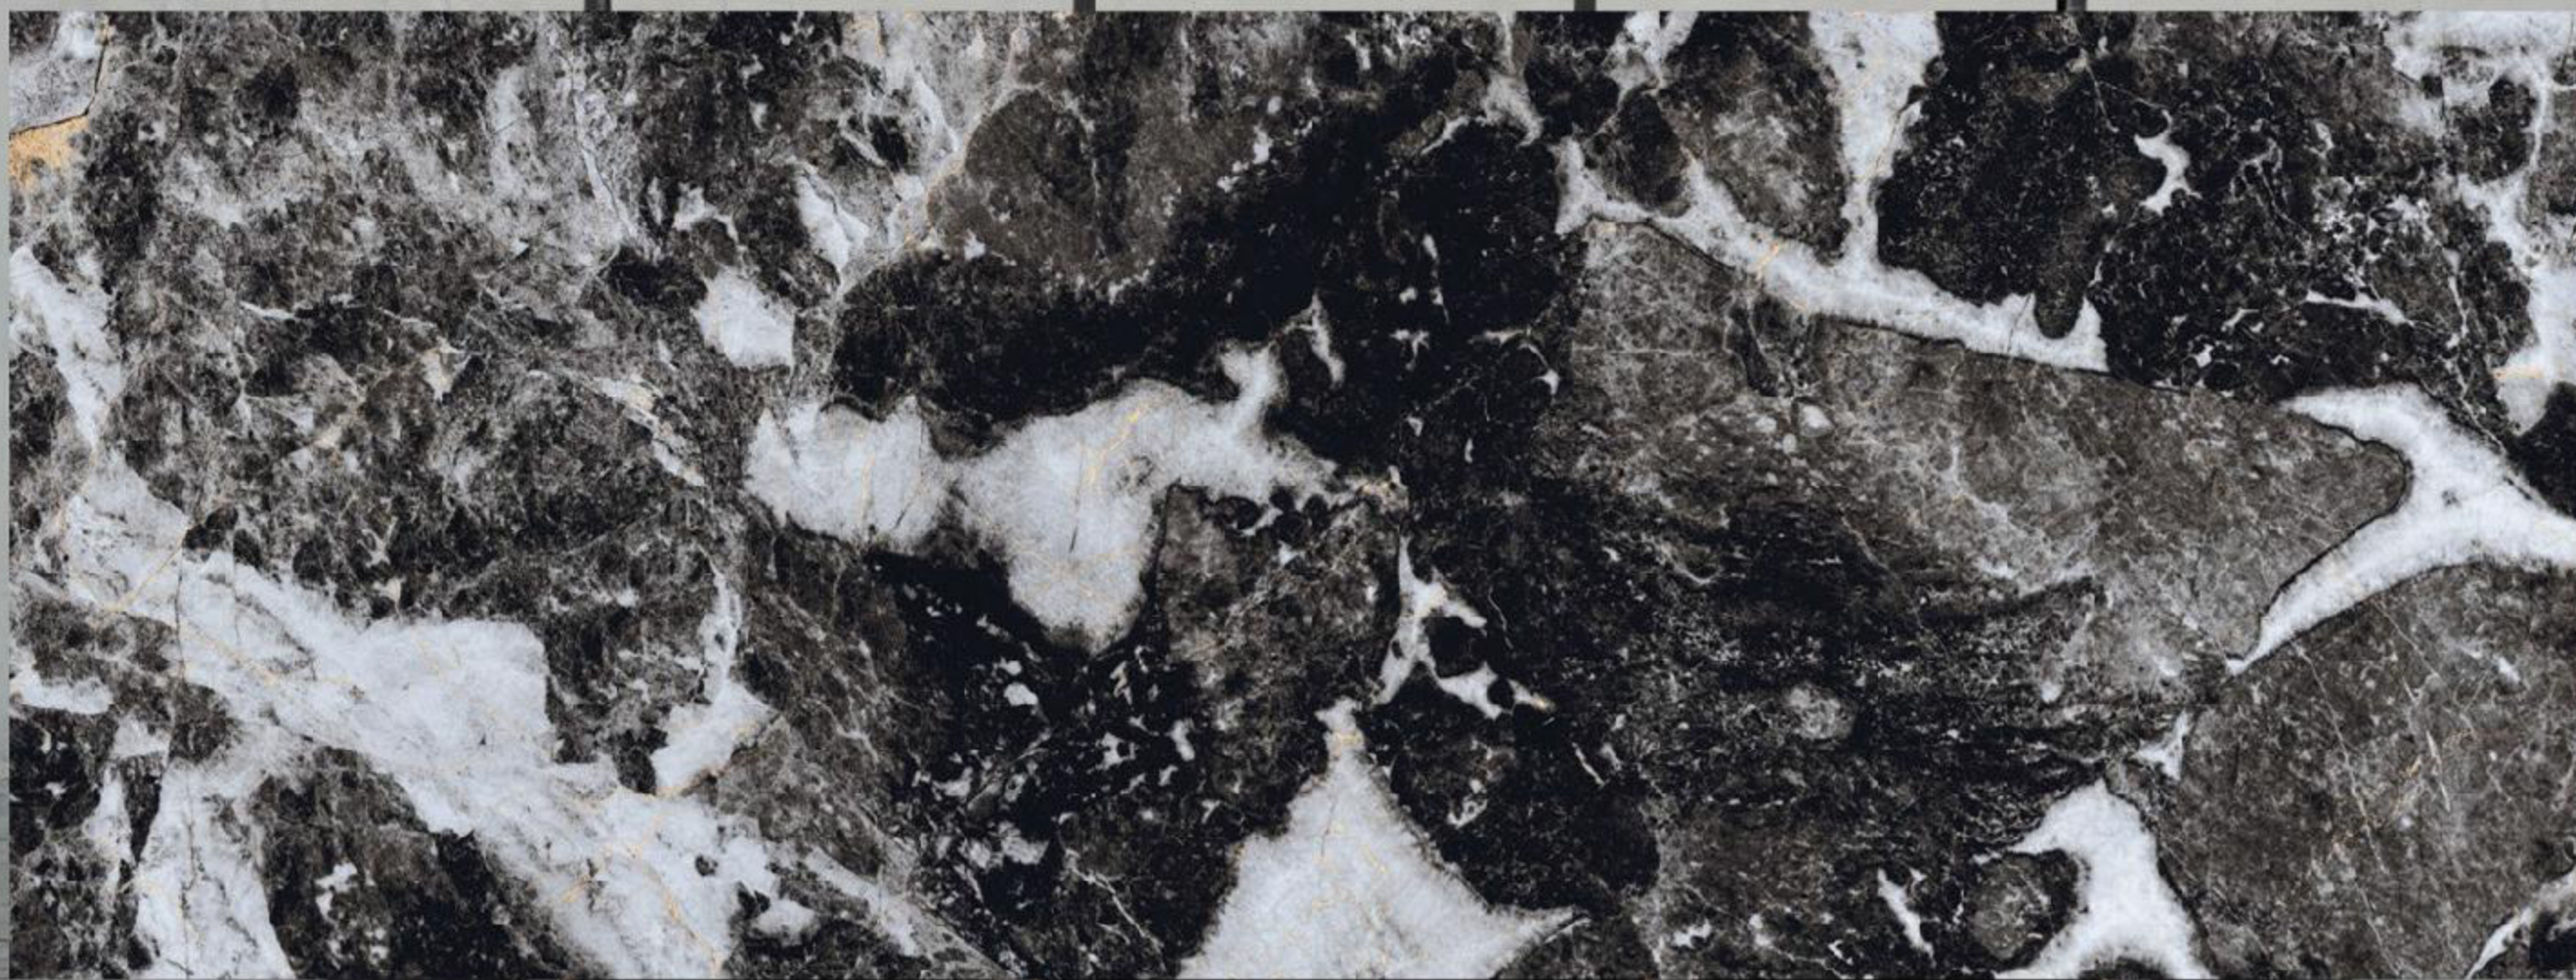

LIVANTO ORSINO

BODY
BLACKBODY

FINISH
HIGHGLOSSY/MATT

THICKNESS
15 MM

LEROX WHITE

BODY
WHITEBODY

FINISH
GLOSSY/MATT

THICKNESS
15 MM