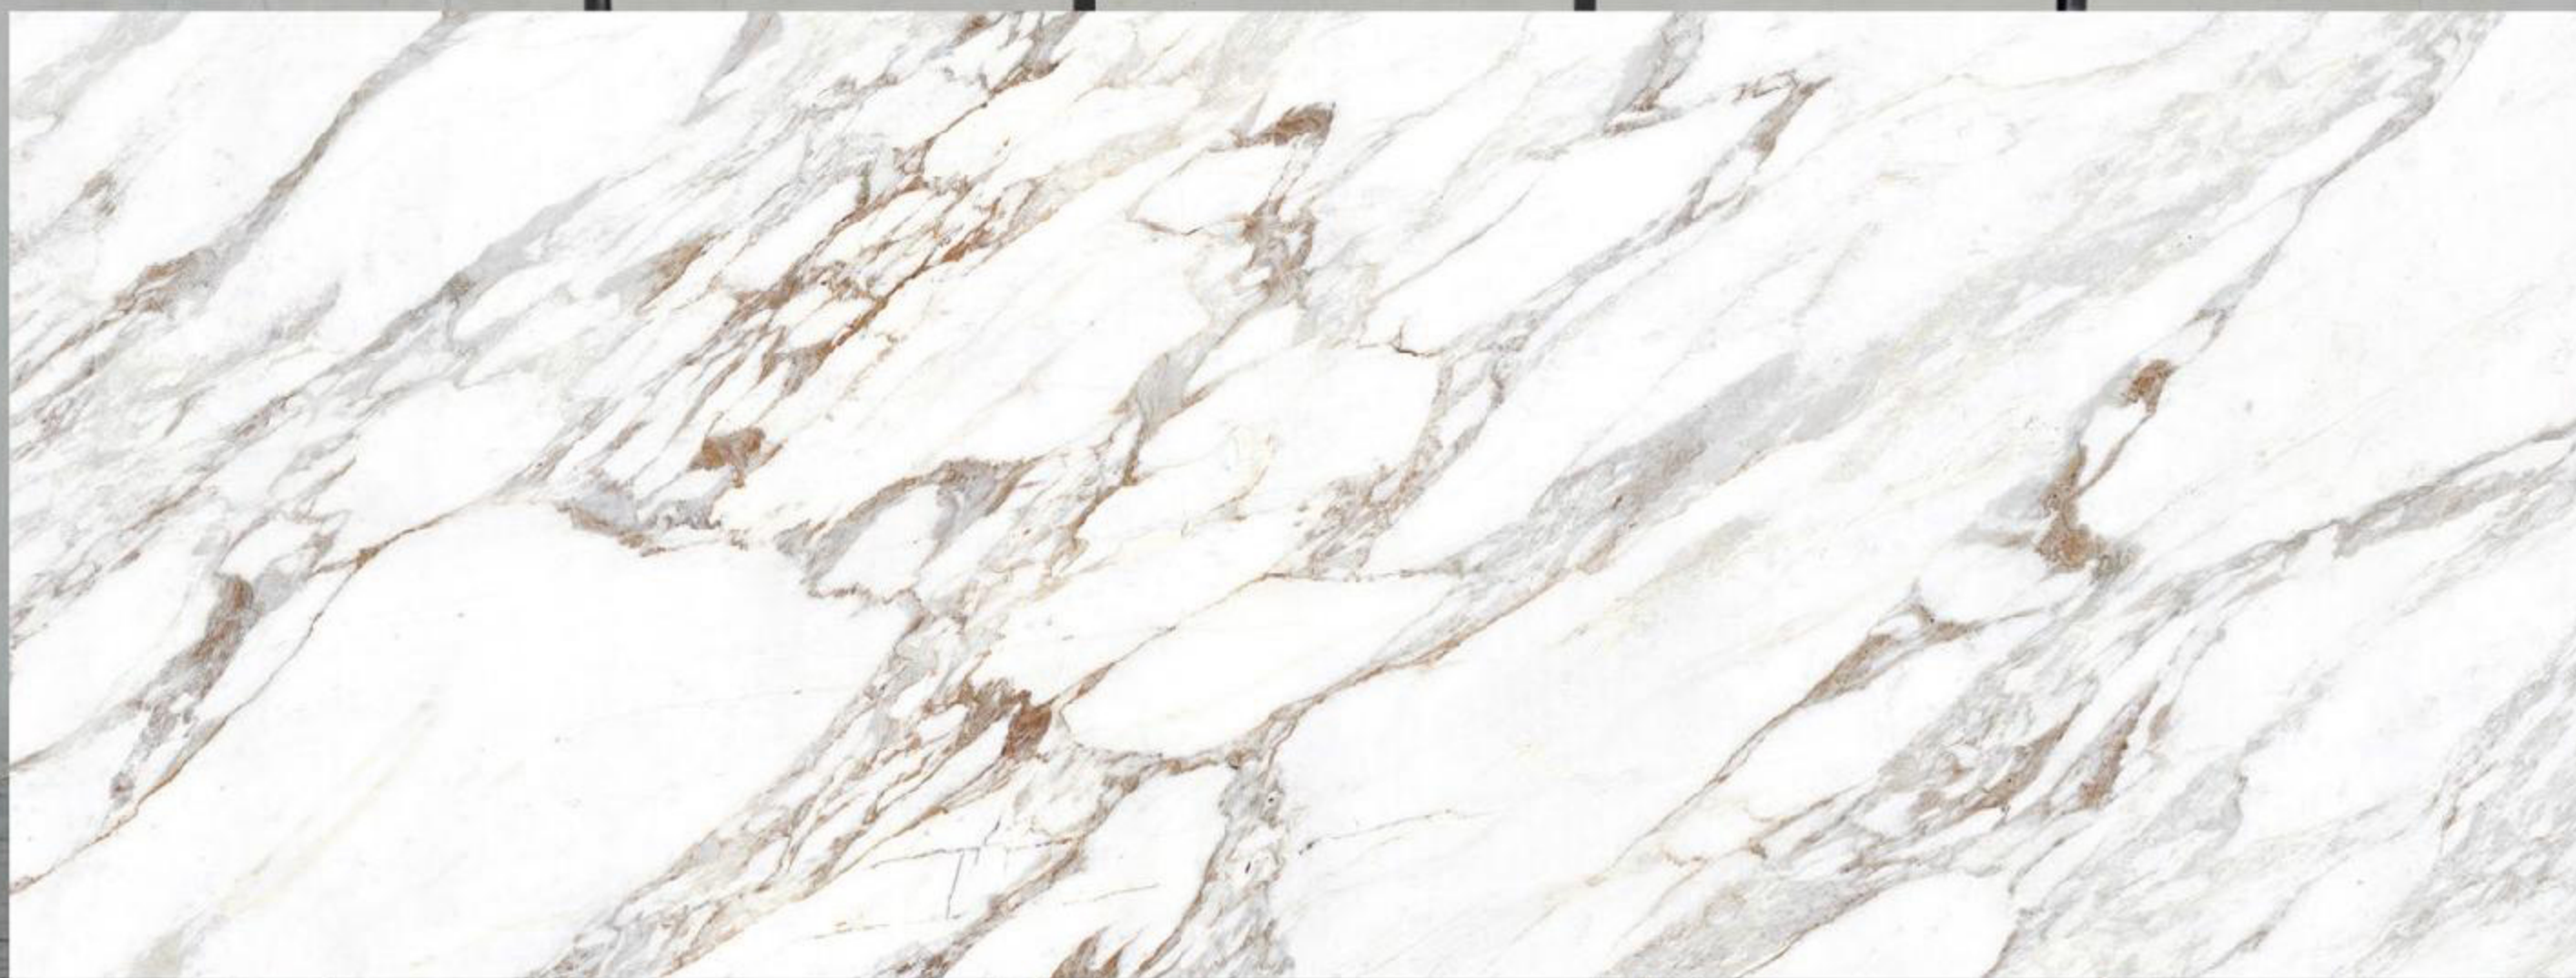

VALENTINO

BODY
WHITEBODY

FINISH
GLOSSY/MATT

THICKNESS
15 MM