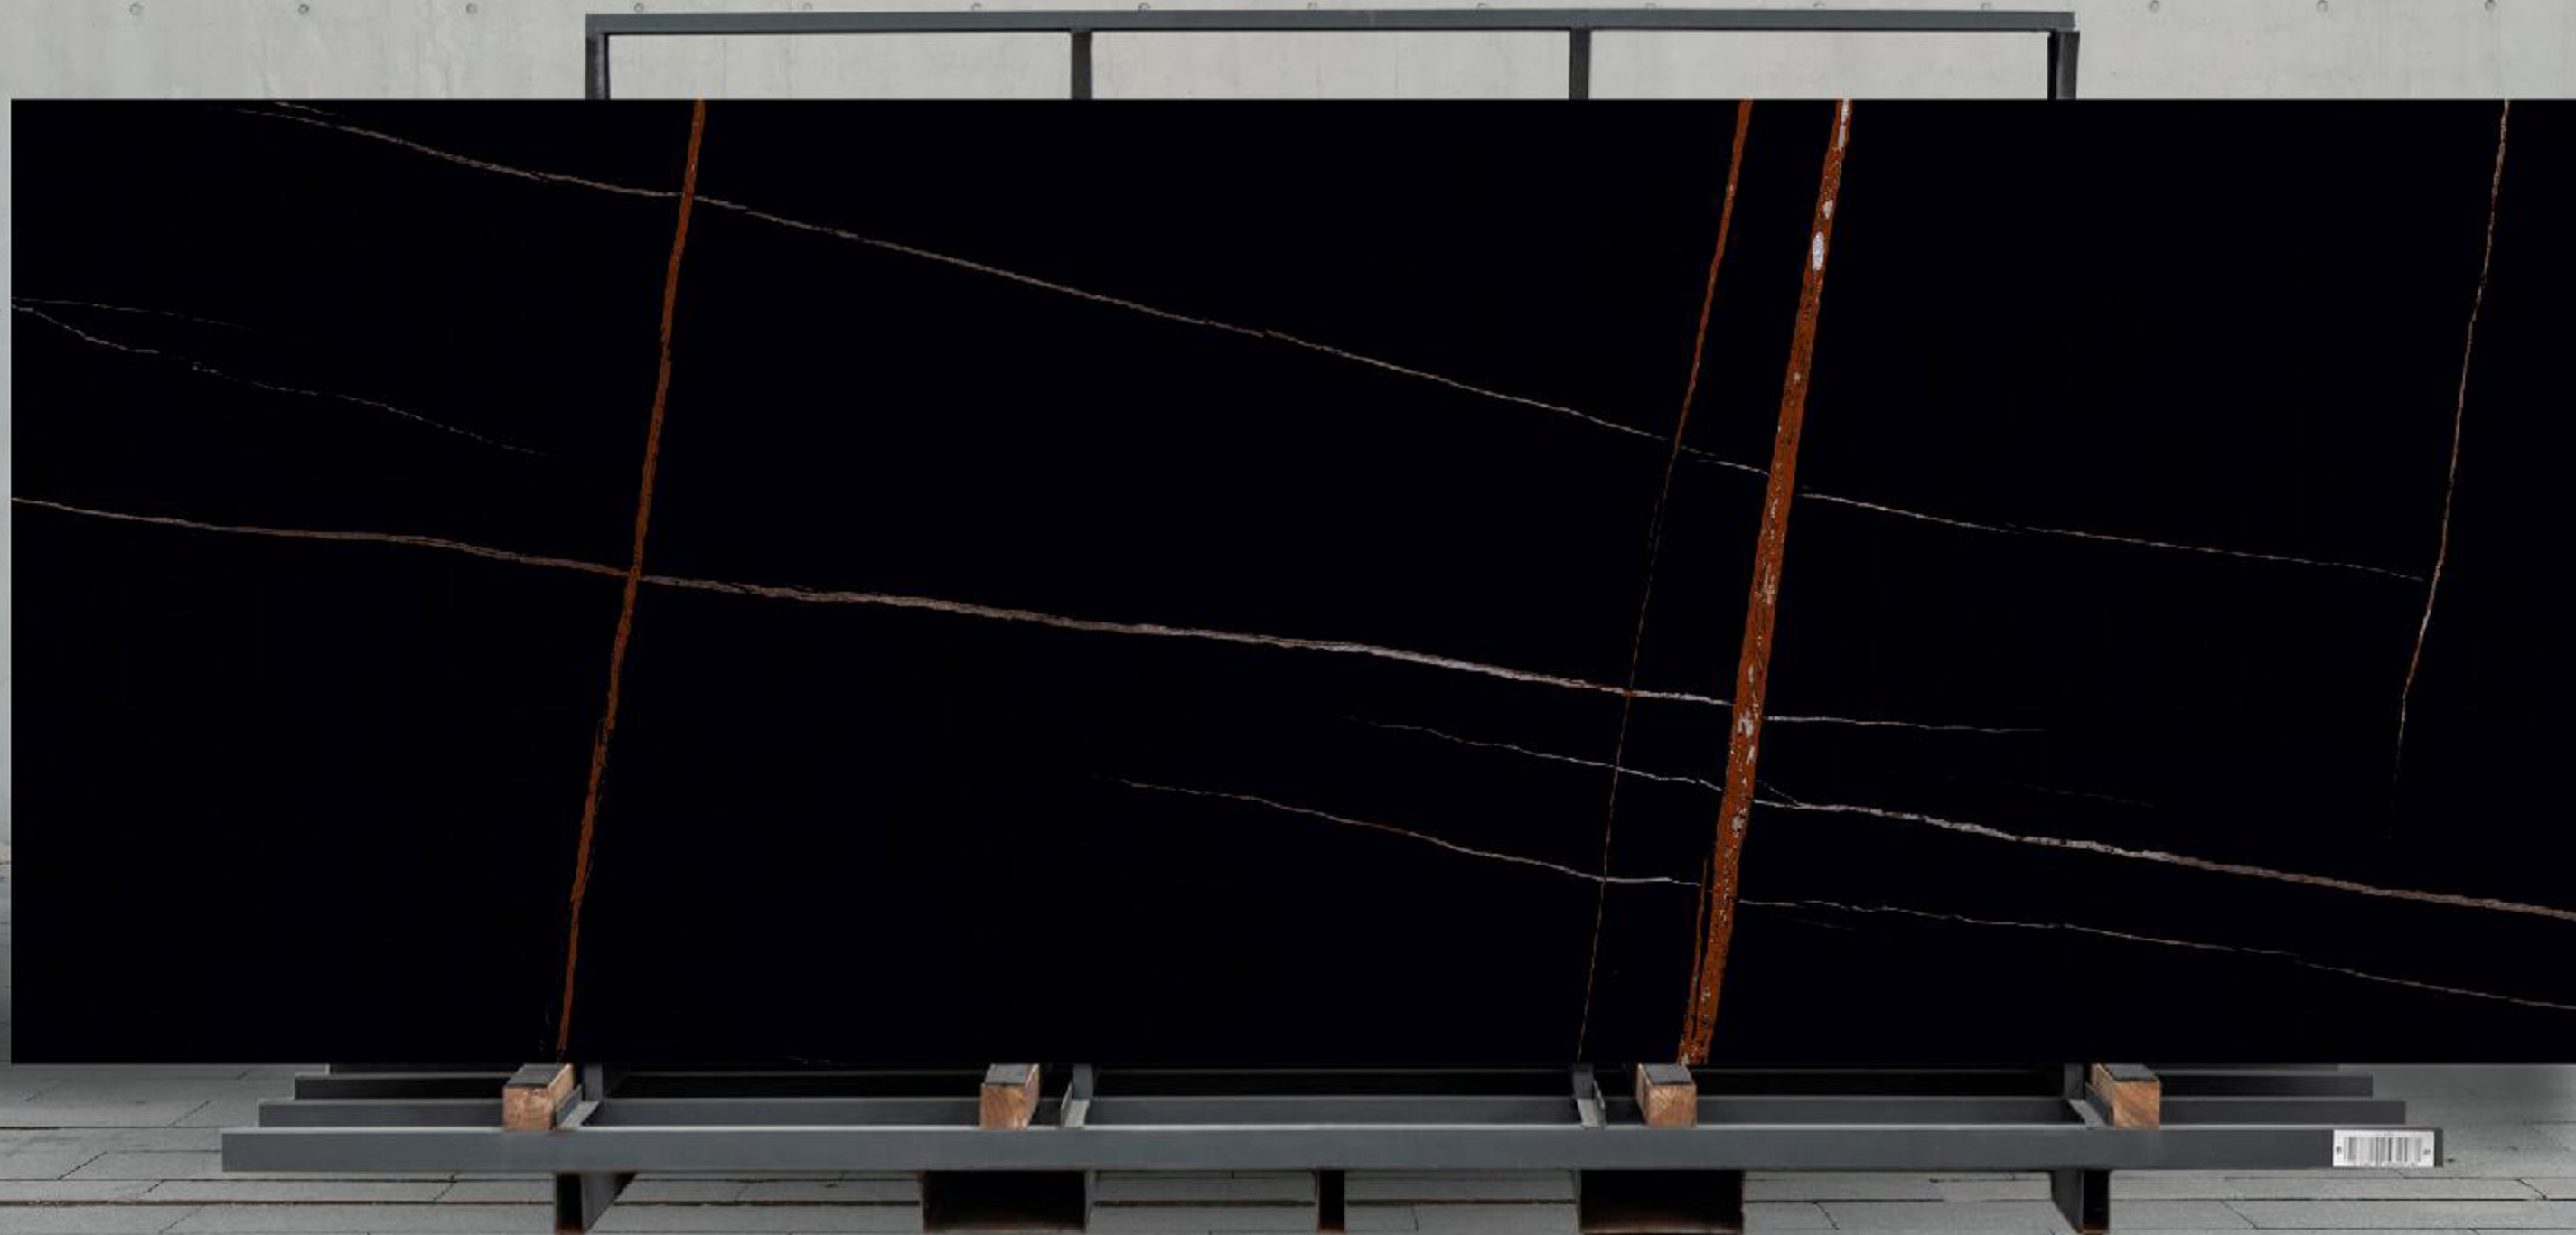

SAINT LAURENT

**BODY
BLACK**

**FINISH
HIGH GLOSS**

SIZE
1200X3200 MM | 800X3200MM
1200X2800 MM | 800X2400MM
1200X2400 MM