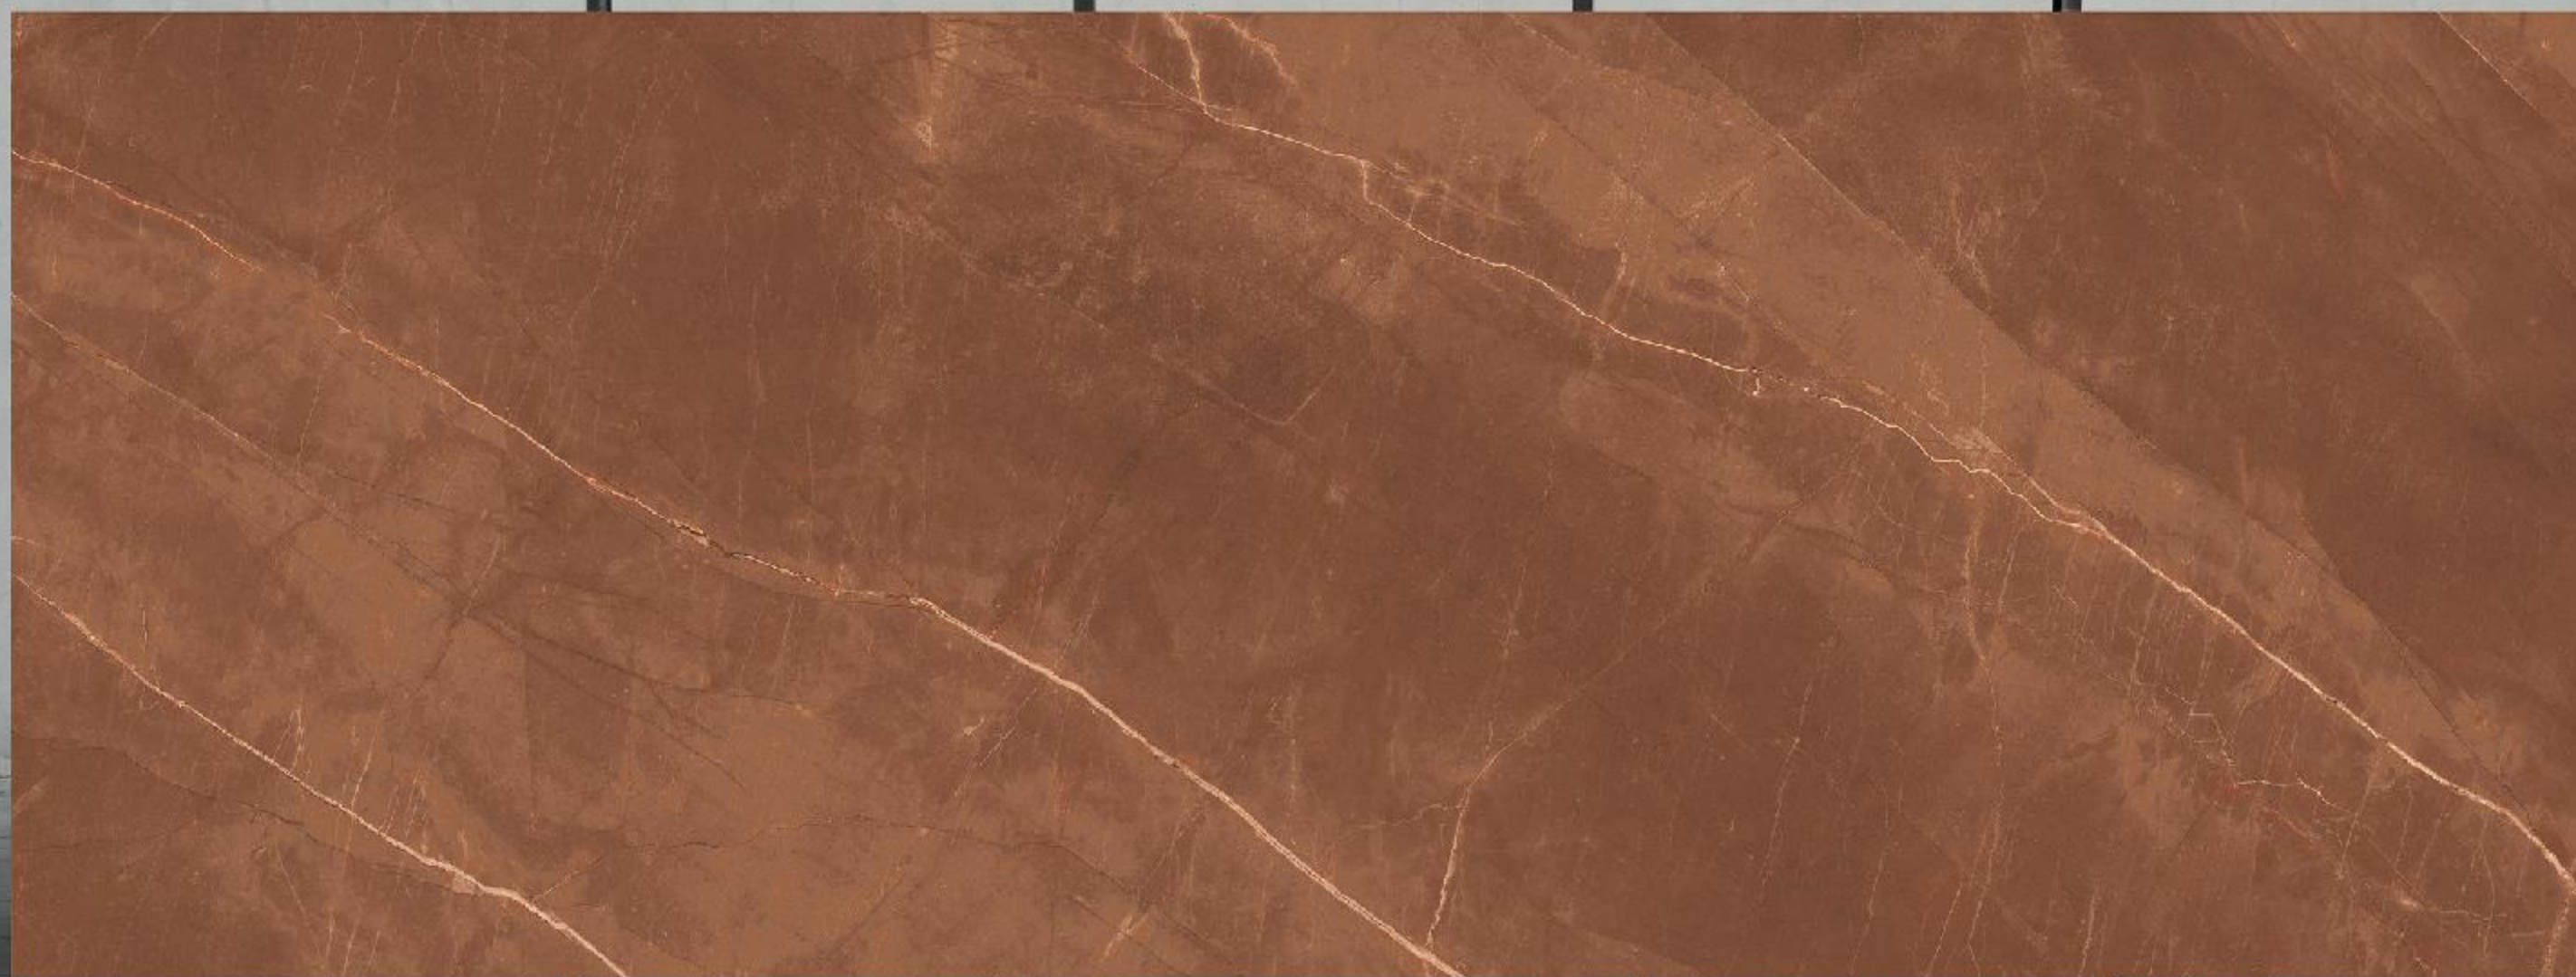

OYSTER MULTY

**BODY
BLACK**

**FINISH
HIGH GLOSS**

SIZE
1200X3200 MM | 800X3200MM
1200X2800 MM | 800X2400MM
1200X2400 MM

PORTORO BLACK

**BODY
BLACK**

**FINISH
HIGH GLOSS**

SIZE
1200X3200 MM | 800X3200MM
1200X2800 MM | 800X2400MM
1200X2400 MM