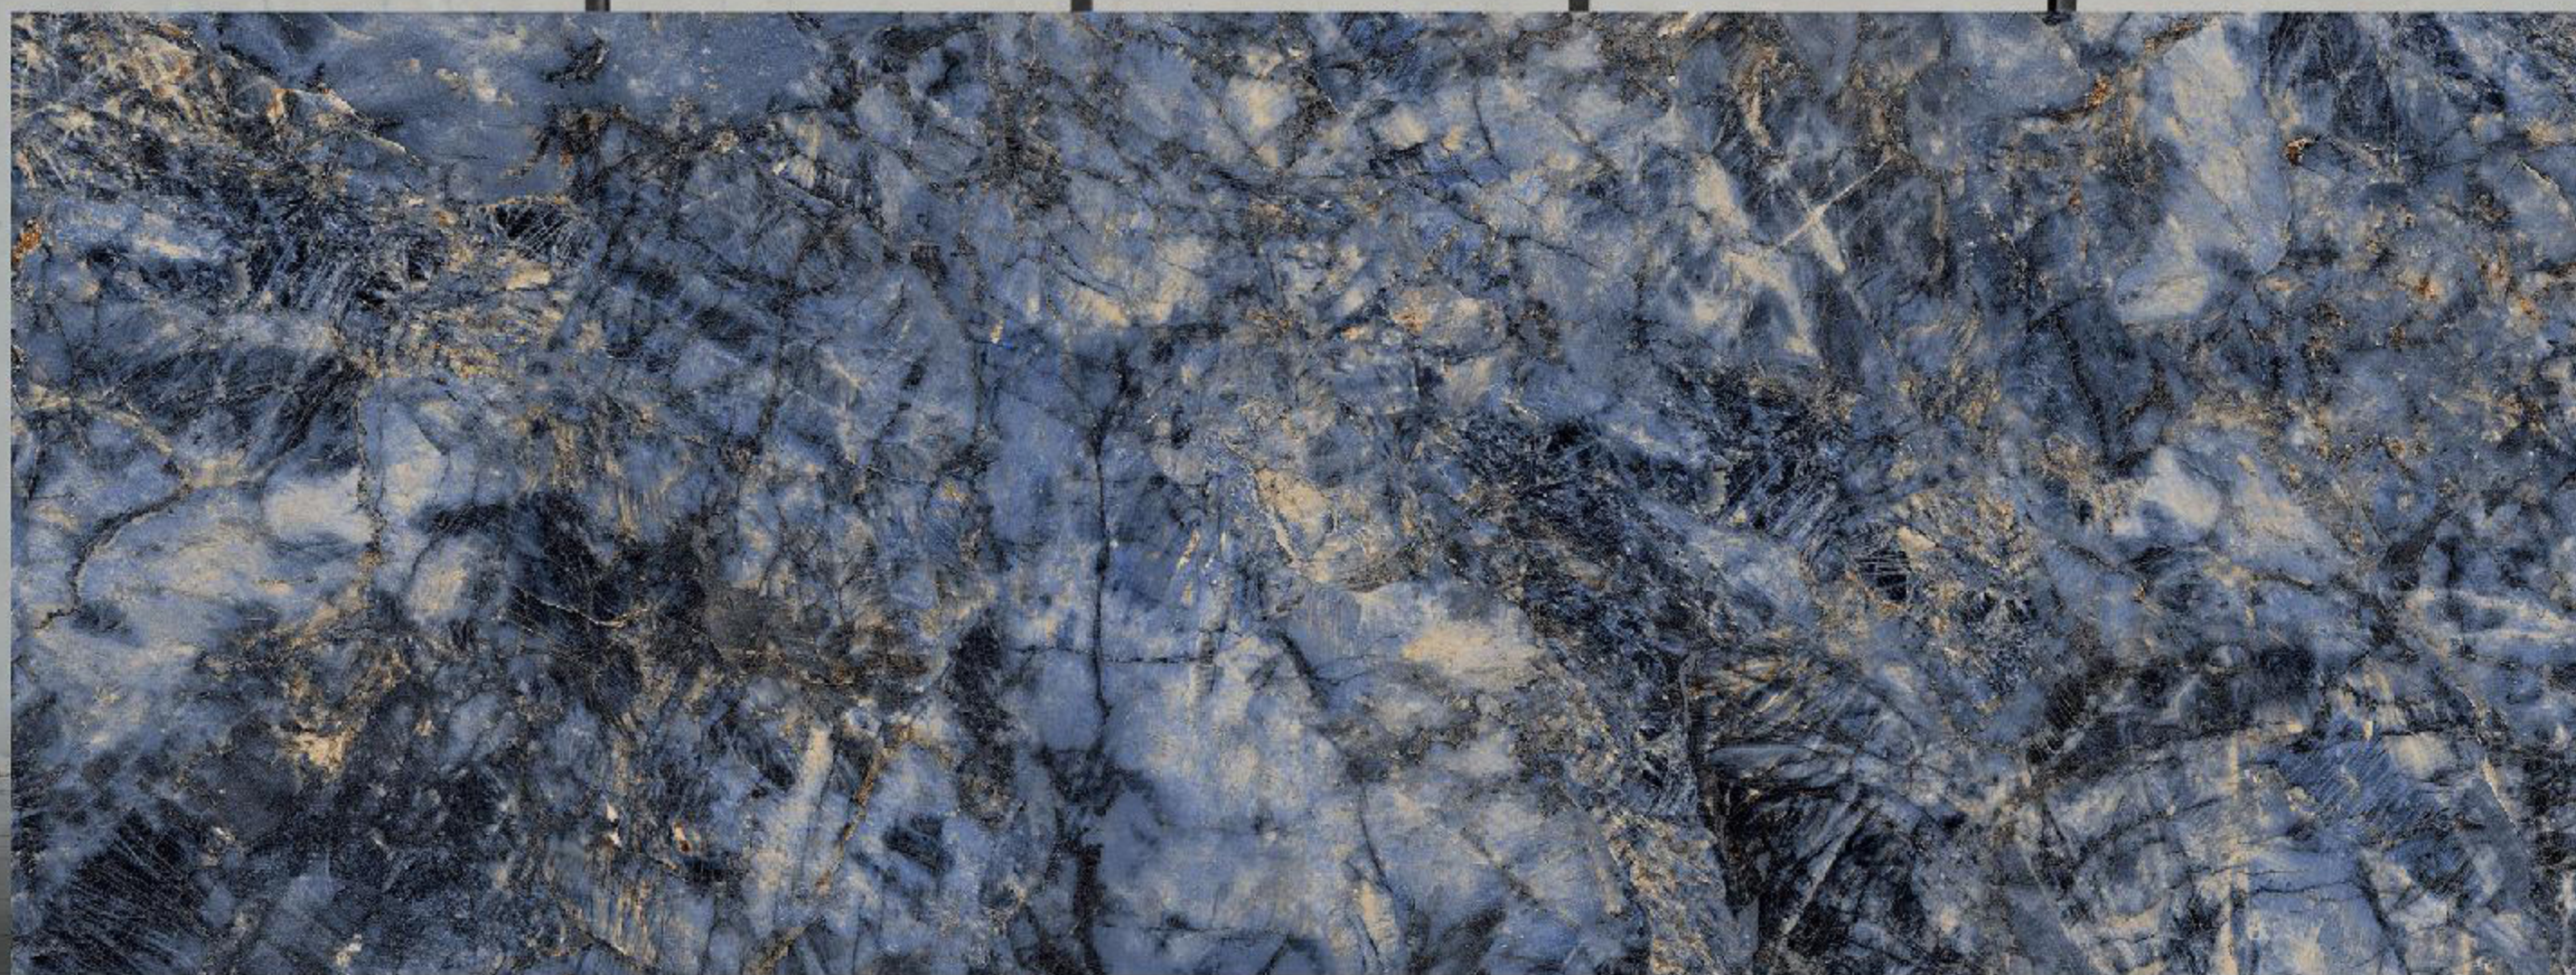

BLUE AGATHA

BODY
GREY

FINISH
HIGH GLOSS

SIZE
1200X3200 MM | 800X3200MM
1200X2800 MM | 800X2400MM
1200X2400 MM