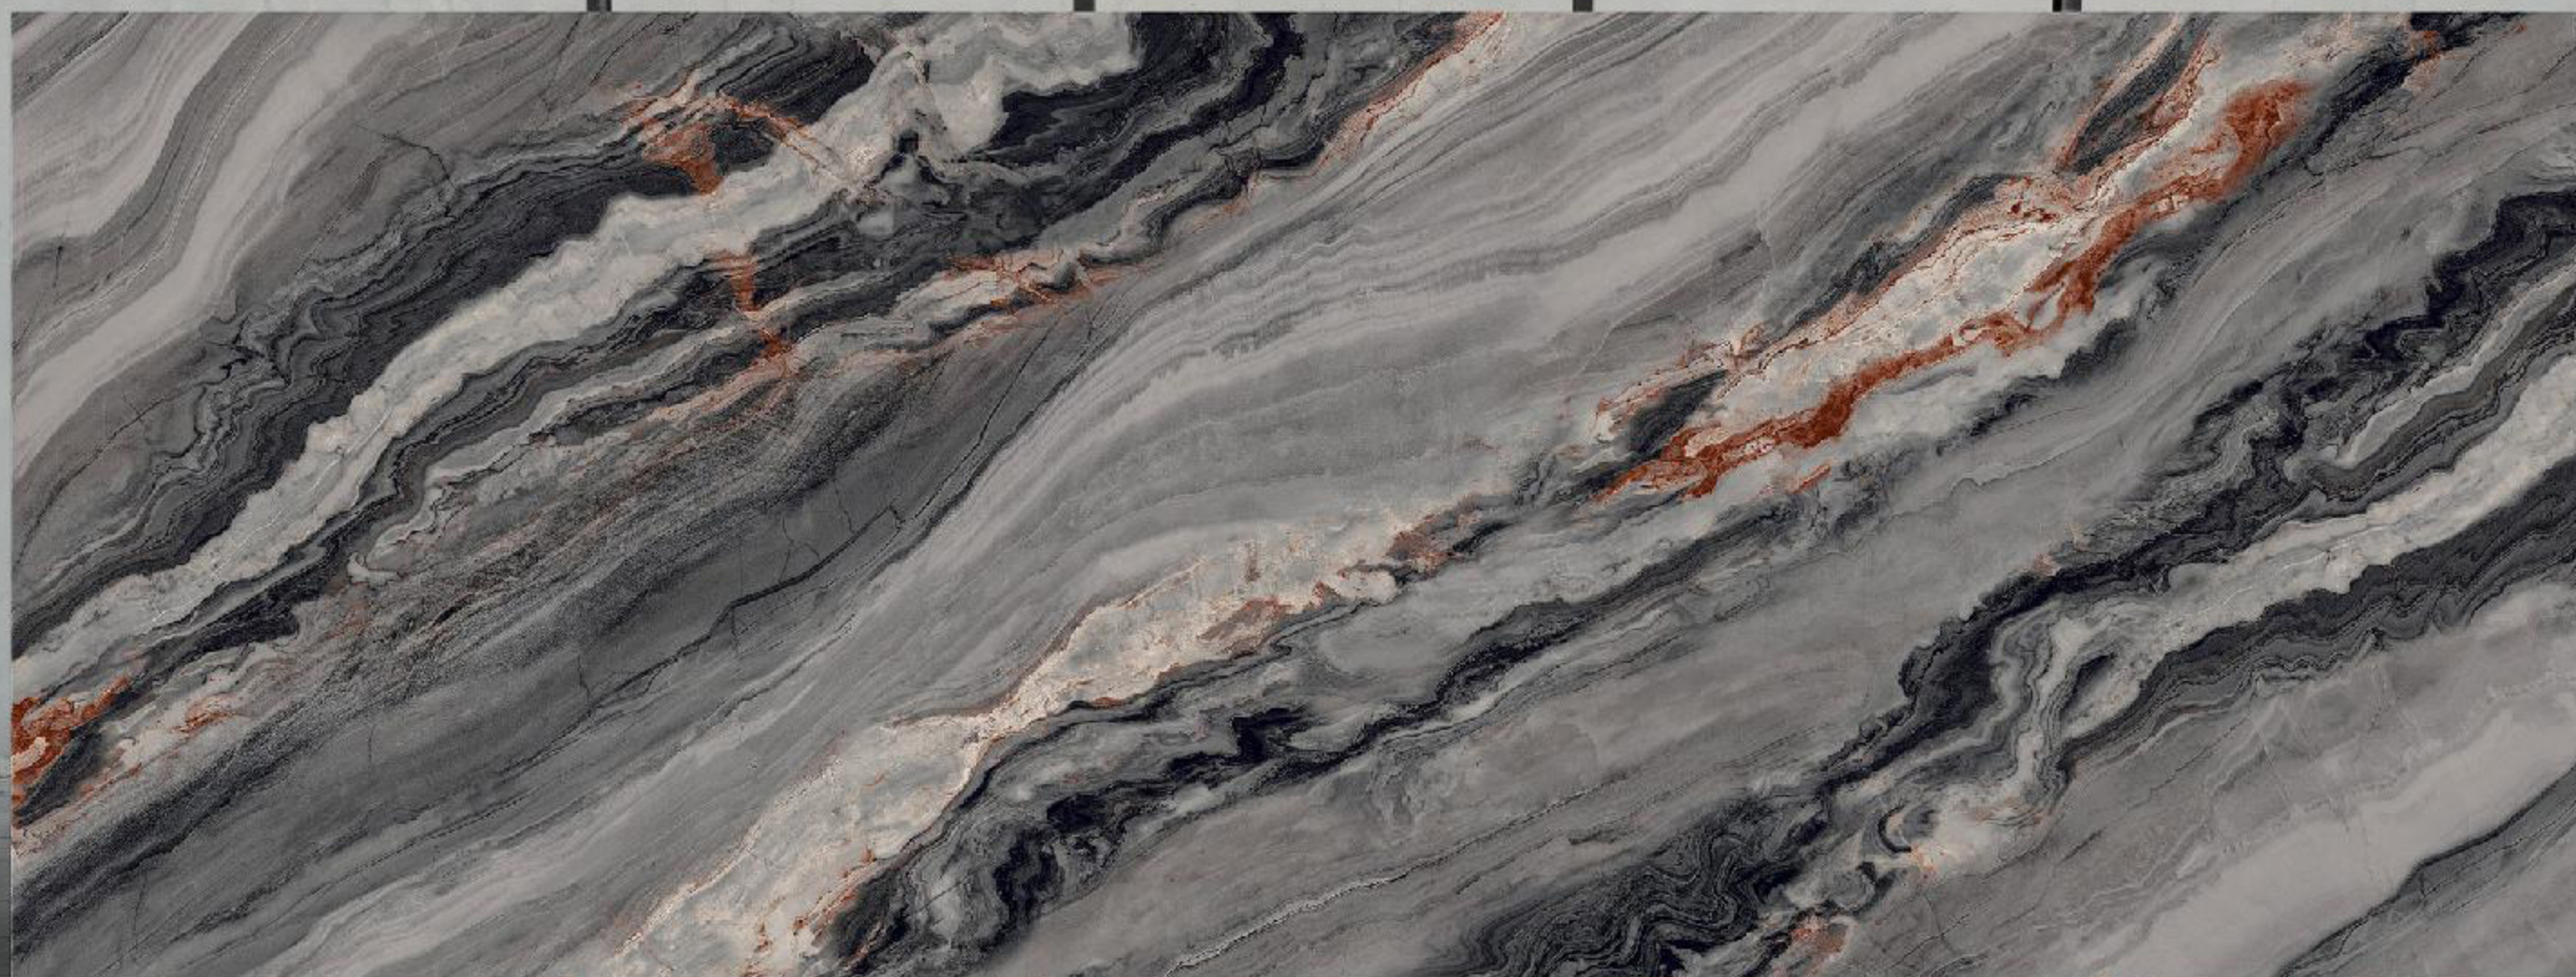

MAKO NATURAL

**BODY
BLACK**

**FINISH
HIGH GLOSS**

SIZE
1200X3200 MM | 800X3200MM
1200X2800 MM | 800X2400MM
1200X2400 MM

MARQUINA FULMINE

**BODY
BLACK**

**FINISH
HIGH GLOSS**

SIZE
1200X3200 MM | 800X3200MM
1200X2800 MM | 800X2400MM
1200X2400 MM