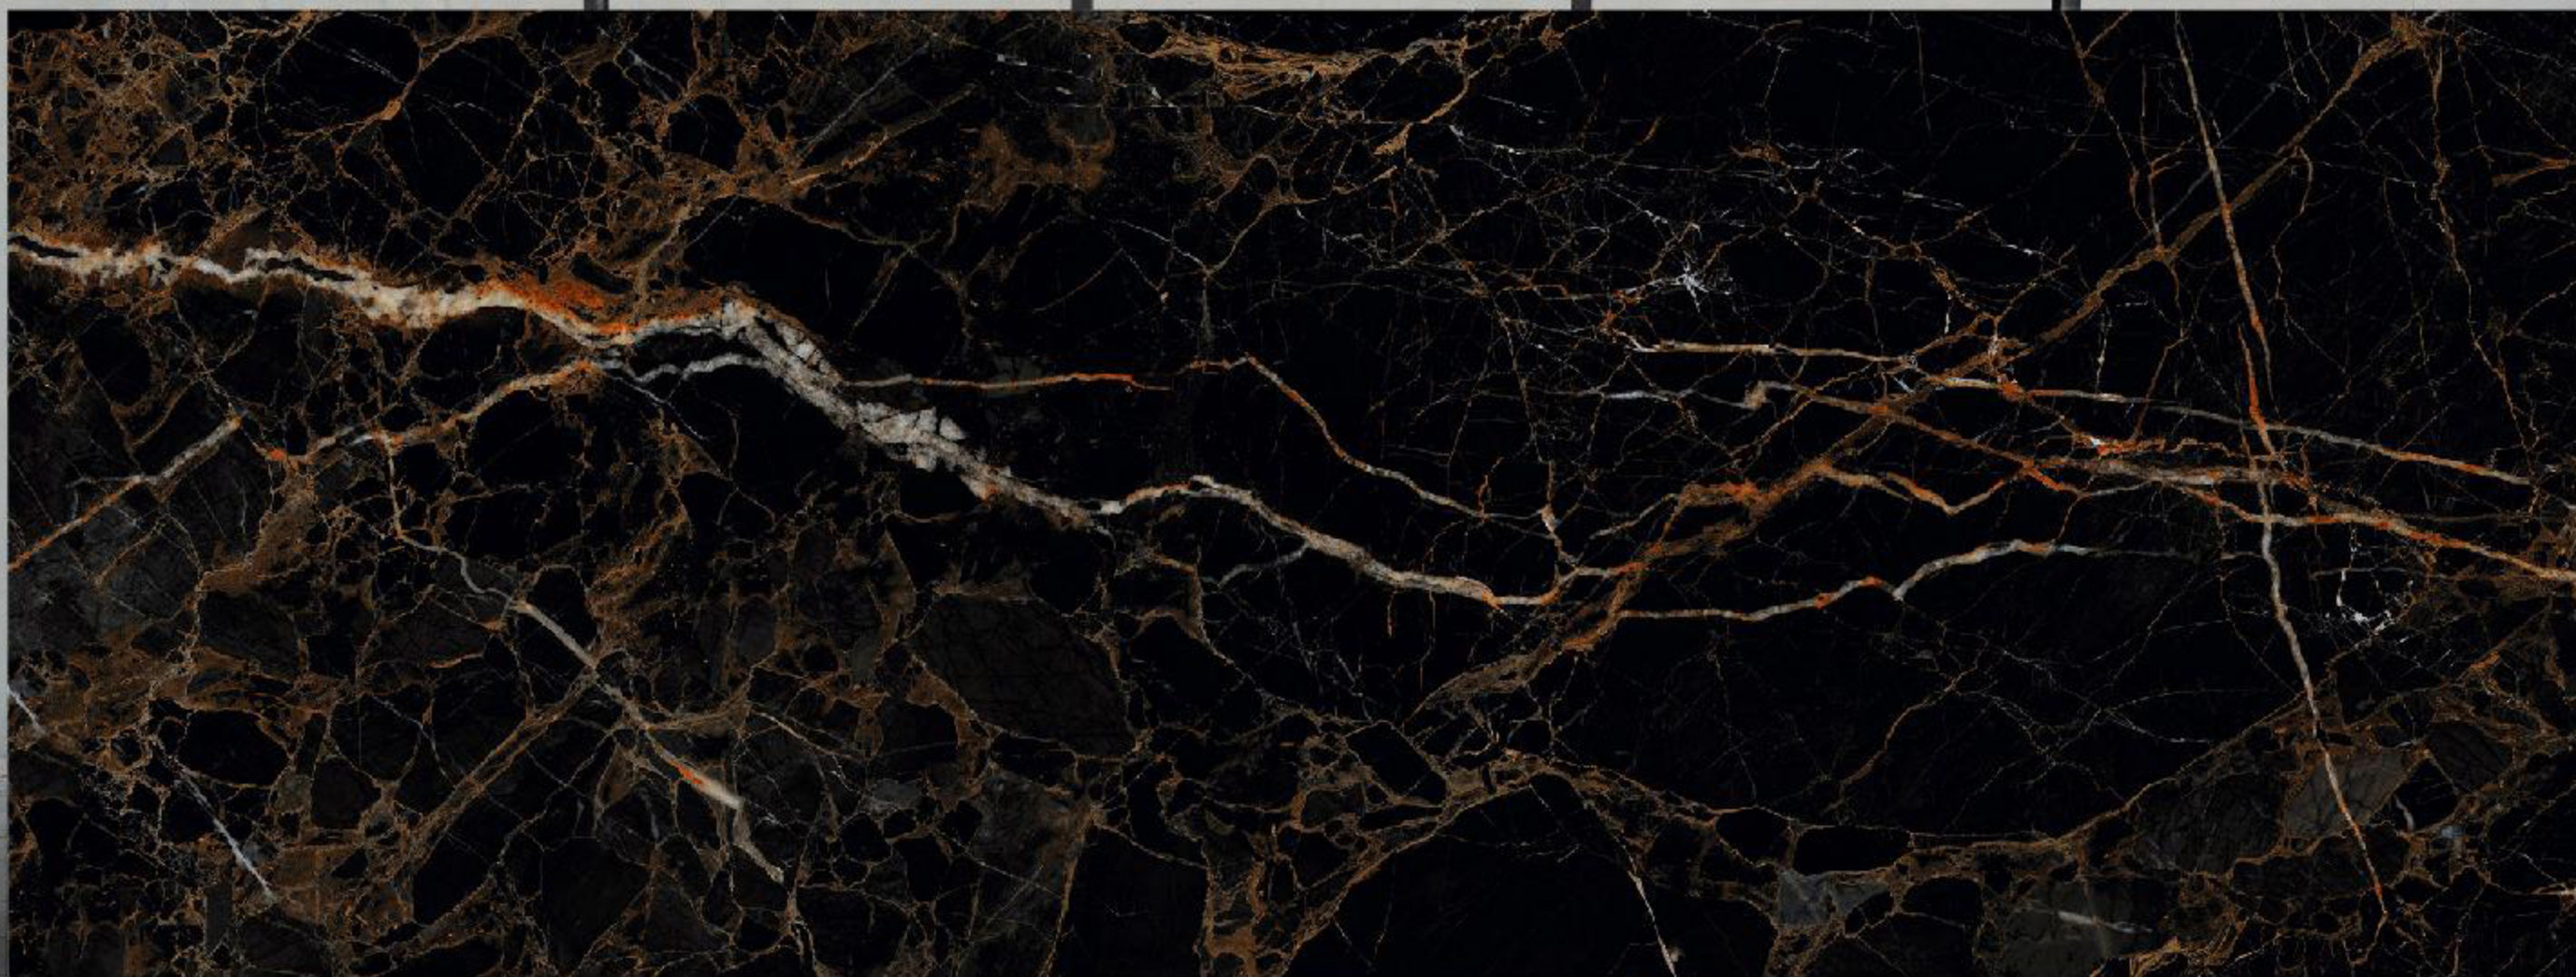

HORSE BROWN

**BODY
BLACK**

**FINISH
HIGH GLOSS**

SIZE
1200X3200 MM | 800X3200MM
1200X2800 MM | 800X2400MM
1200X2400 MM