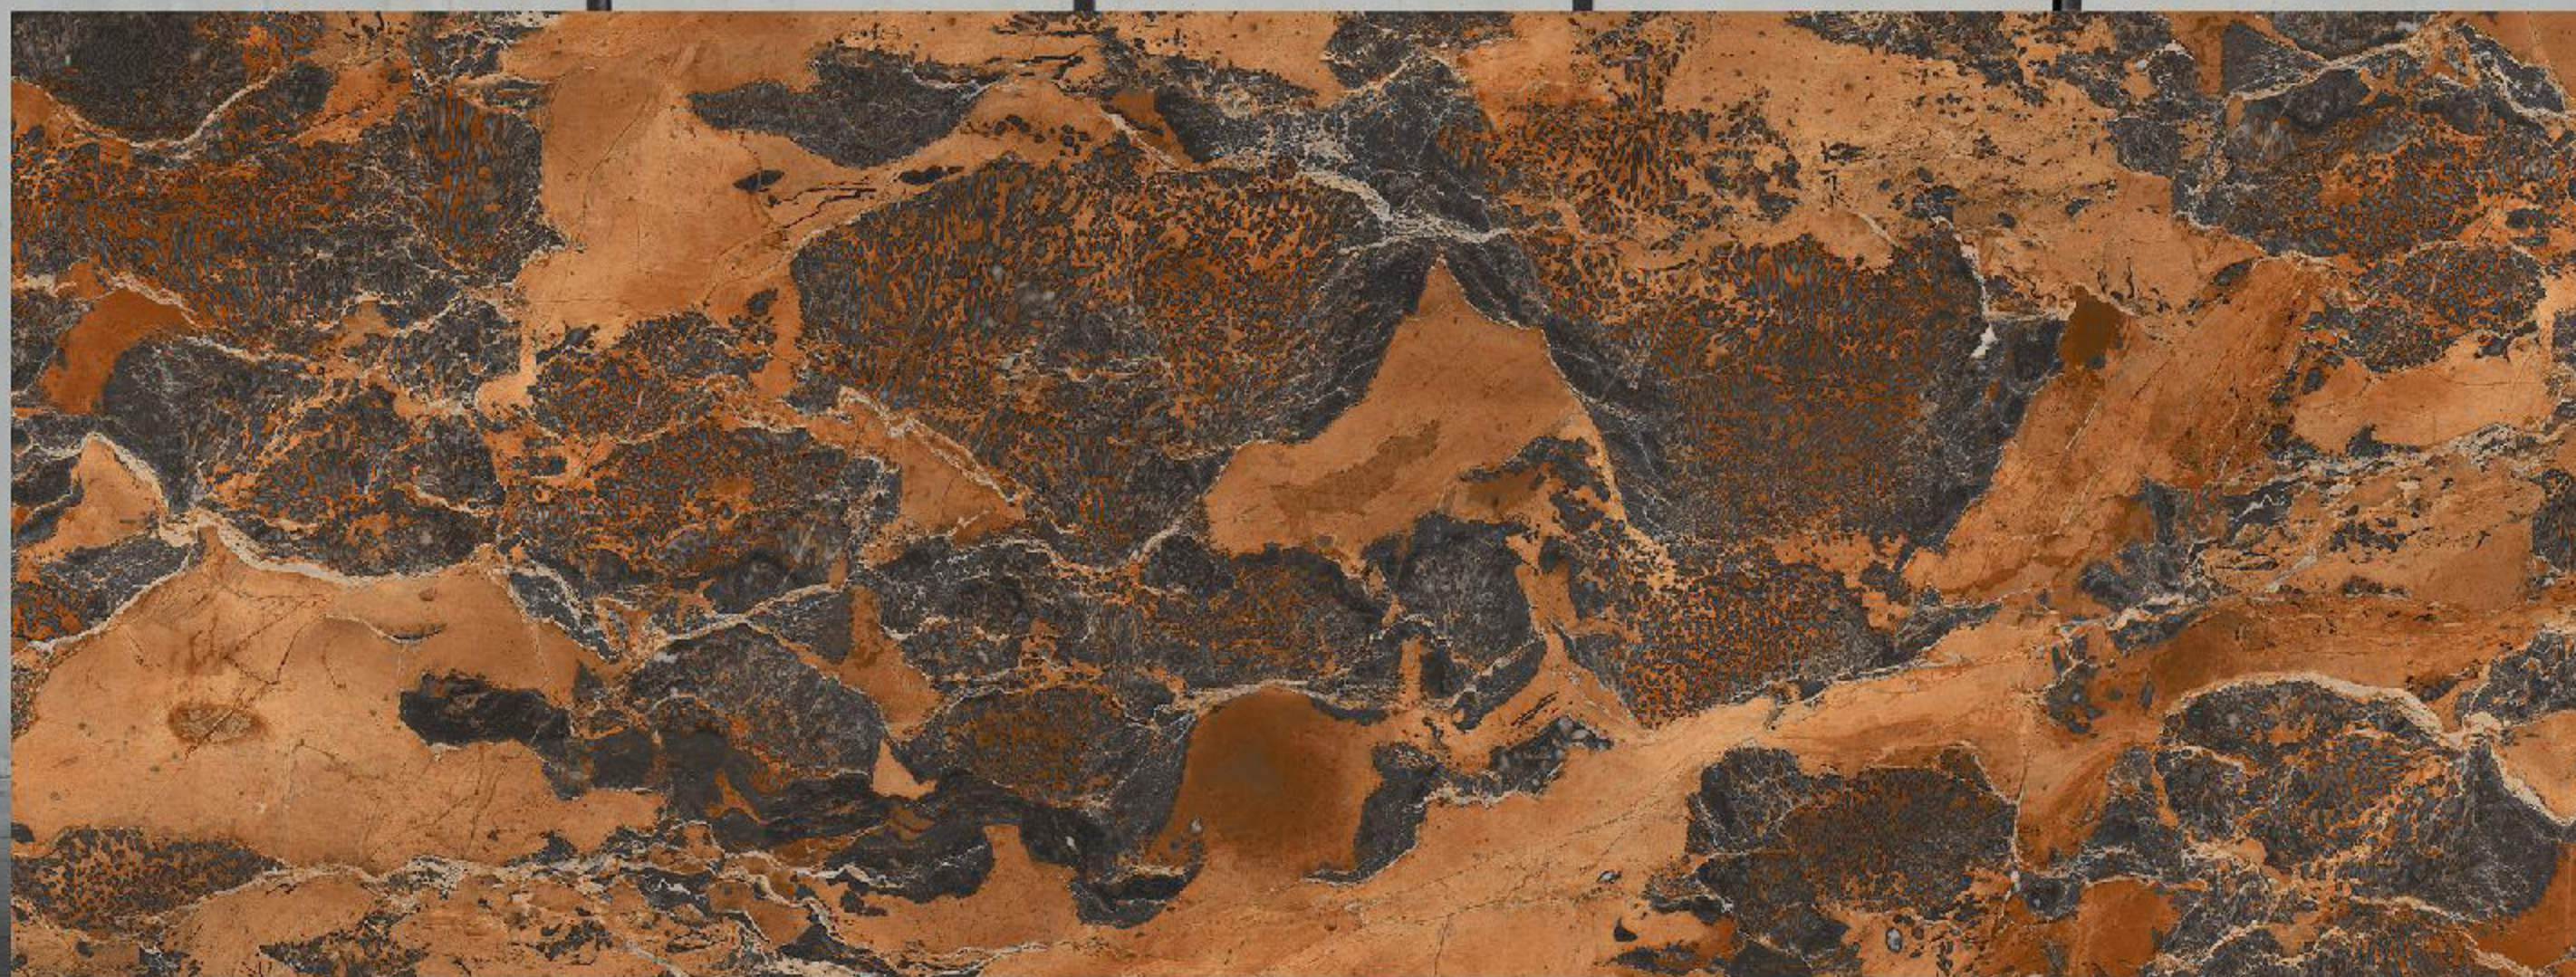

FOSSIL BROWN

**BODY
GREY**

**FINISH
HIGH GLOSS**

SIZE
1200X3200 MM | 800X3200MM
1200X2800 MM | 800X2400MM
1200X2400 MM

GIVENCHY BLUE

**BODY
GREY**

**FINISH
HIGH GLOSS**

SIZE
1200X3200 MM | 800X3200MM
1200X2800 MM | 800X2400MM
1200X2400 MM