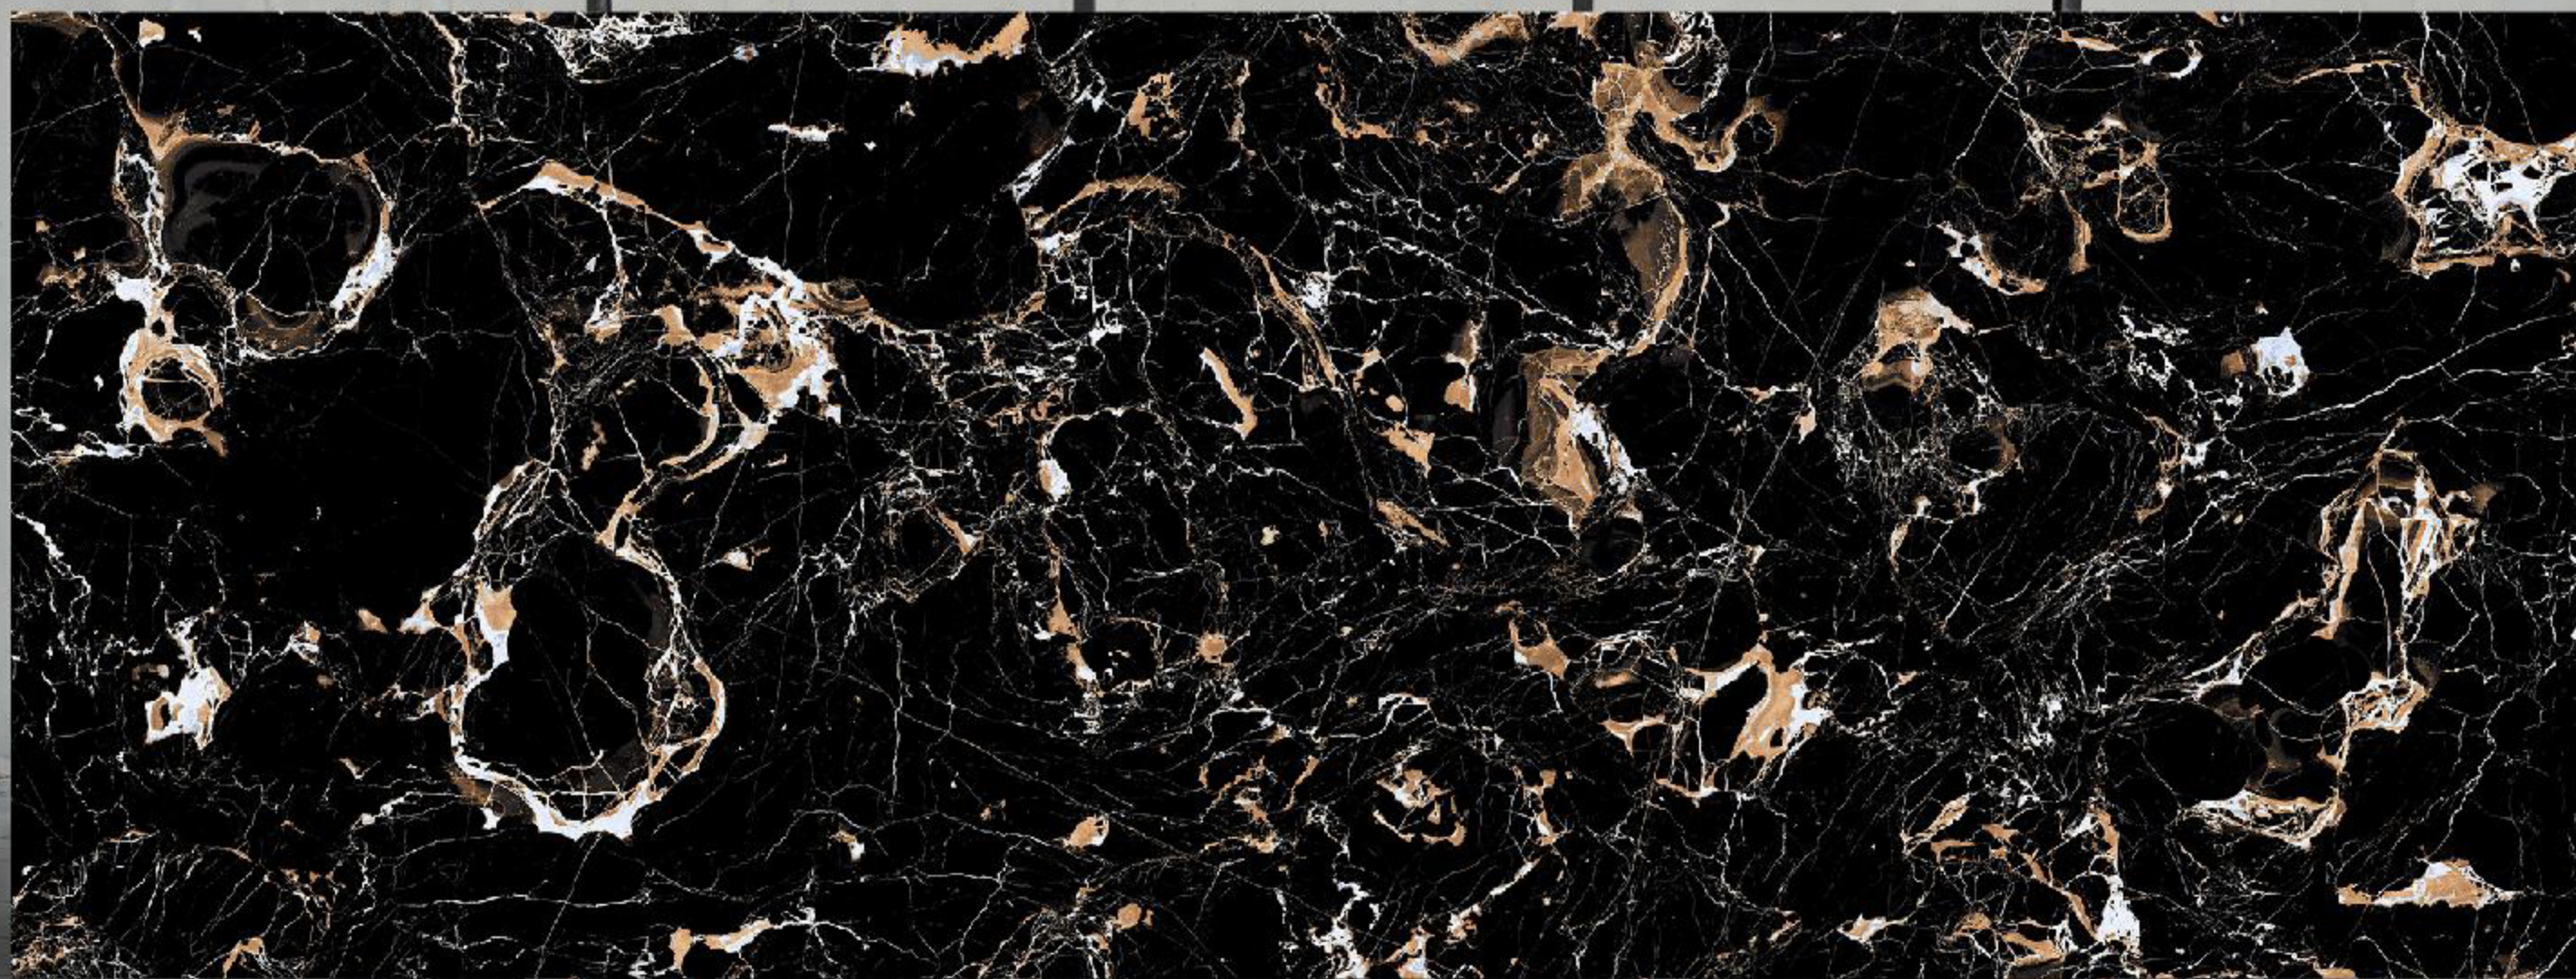

PORTORO BLACK

**BODY
BLACK**

**FINISH
HIGH GLOSS**

SIZE
1200X3200 MM | 800X3200MM
1200X2800 MM | 800X2400MM
1200X2400 MM