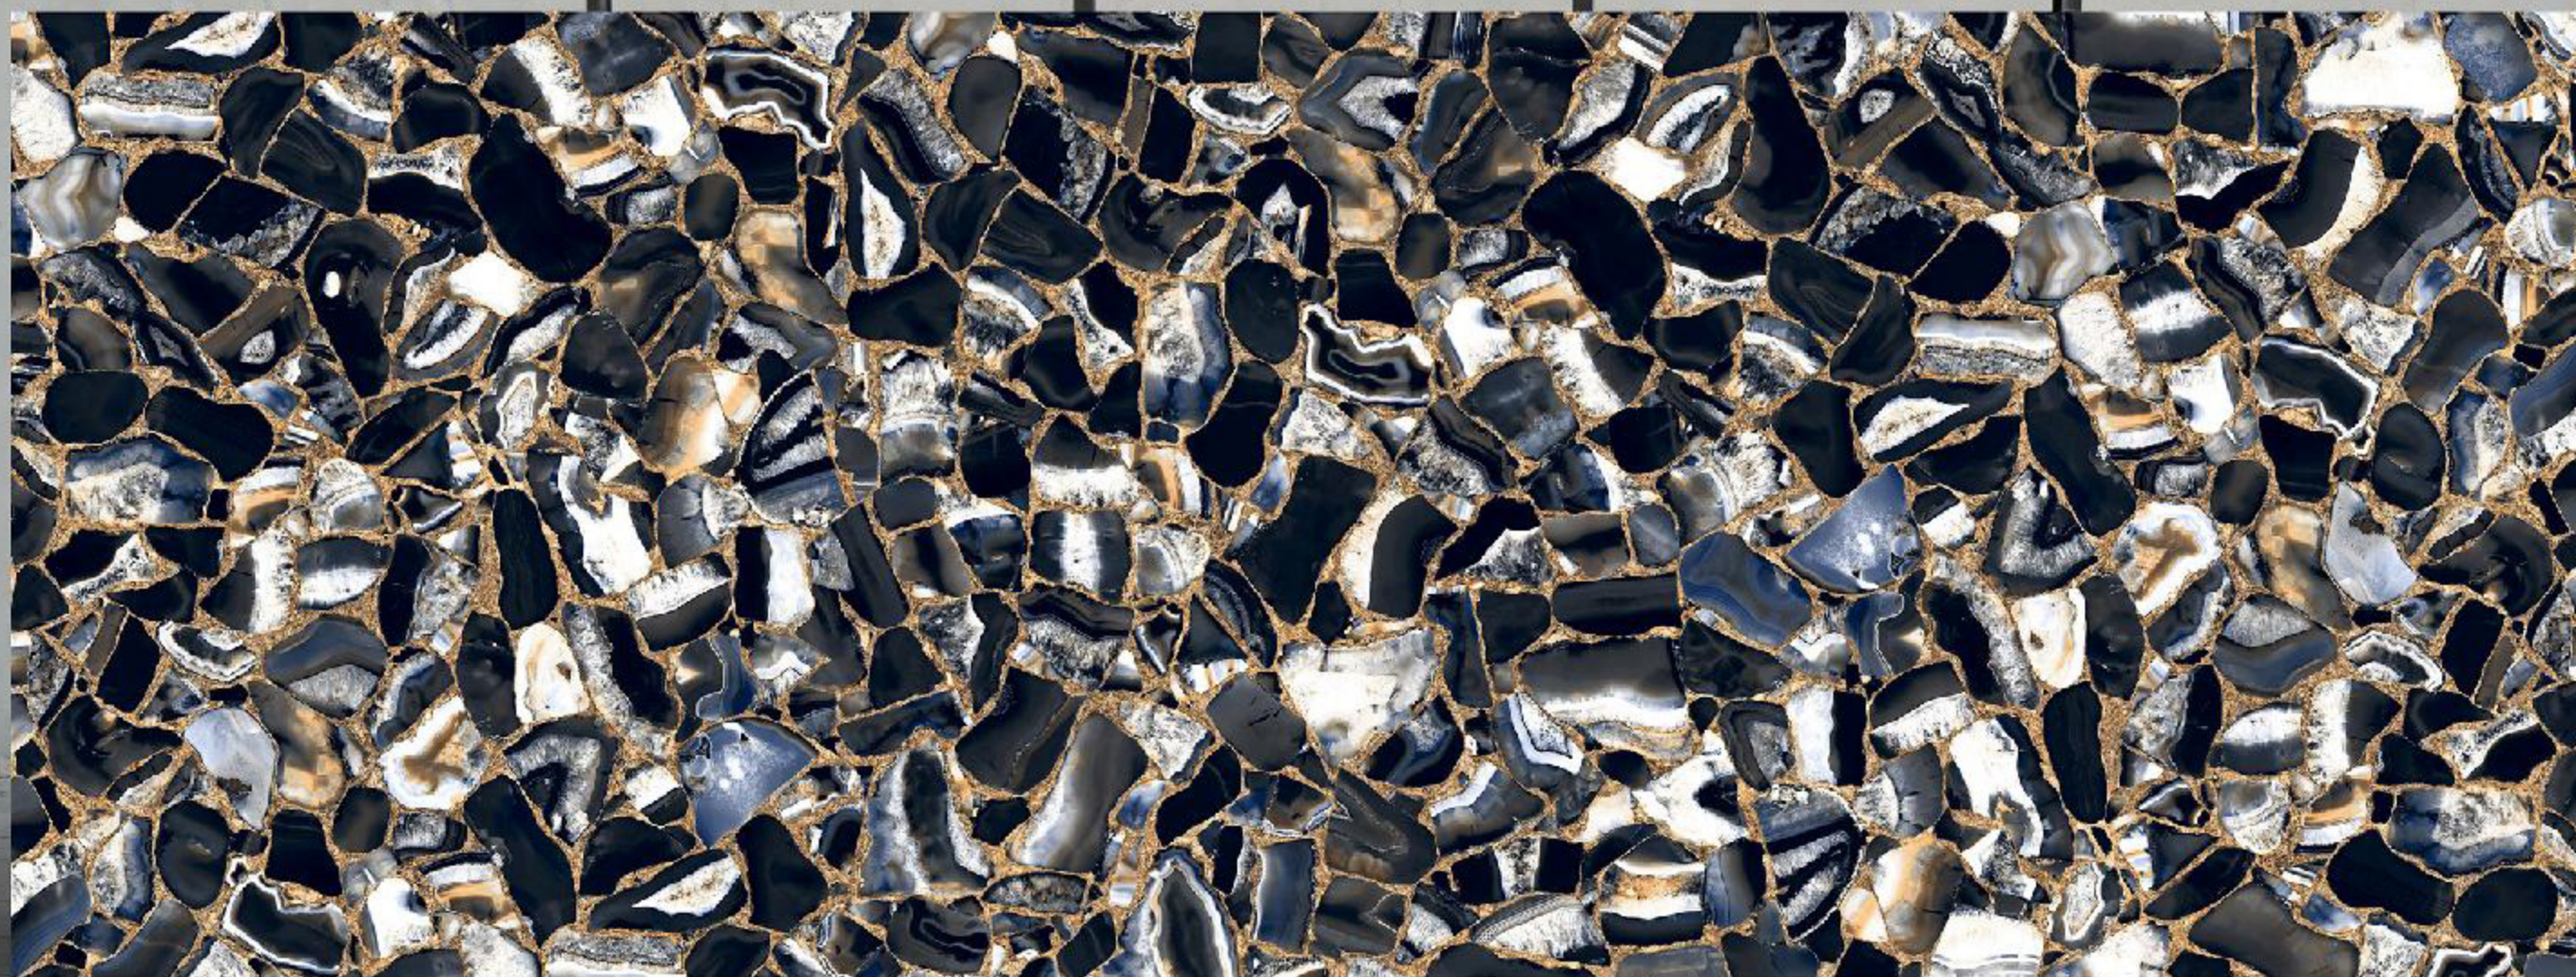

SAN MARINO

**BODY
GREY**

**FINISH
HIGH GLOSS**

SIZE
1200X3200 MM | 800X3200MM
1200X2800 MM | 800X2400MM
1200X2400 MM

TAO NERO MARQUINIA

**BODY
BLACK**

**FINISH
HIGH GLOSS**

SIZE
1200X3200 MM | 800X3200MM
1200X2800 MM | 800X2400MM
1200X2400 MM