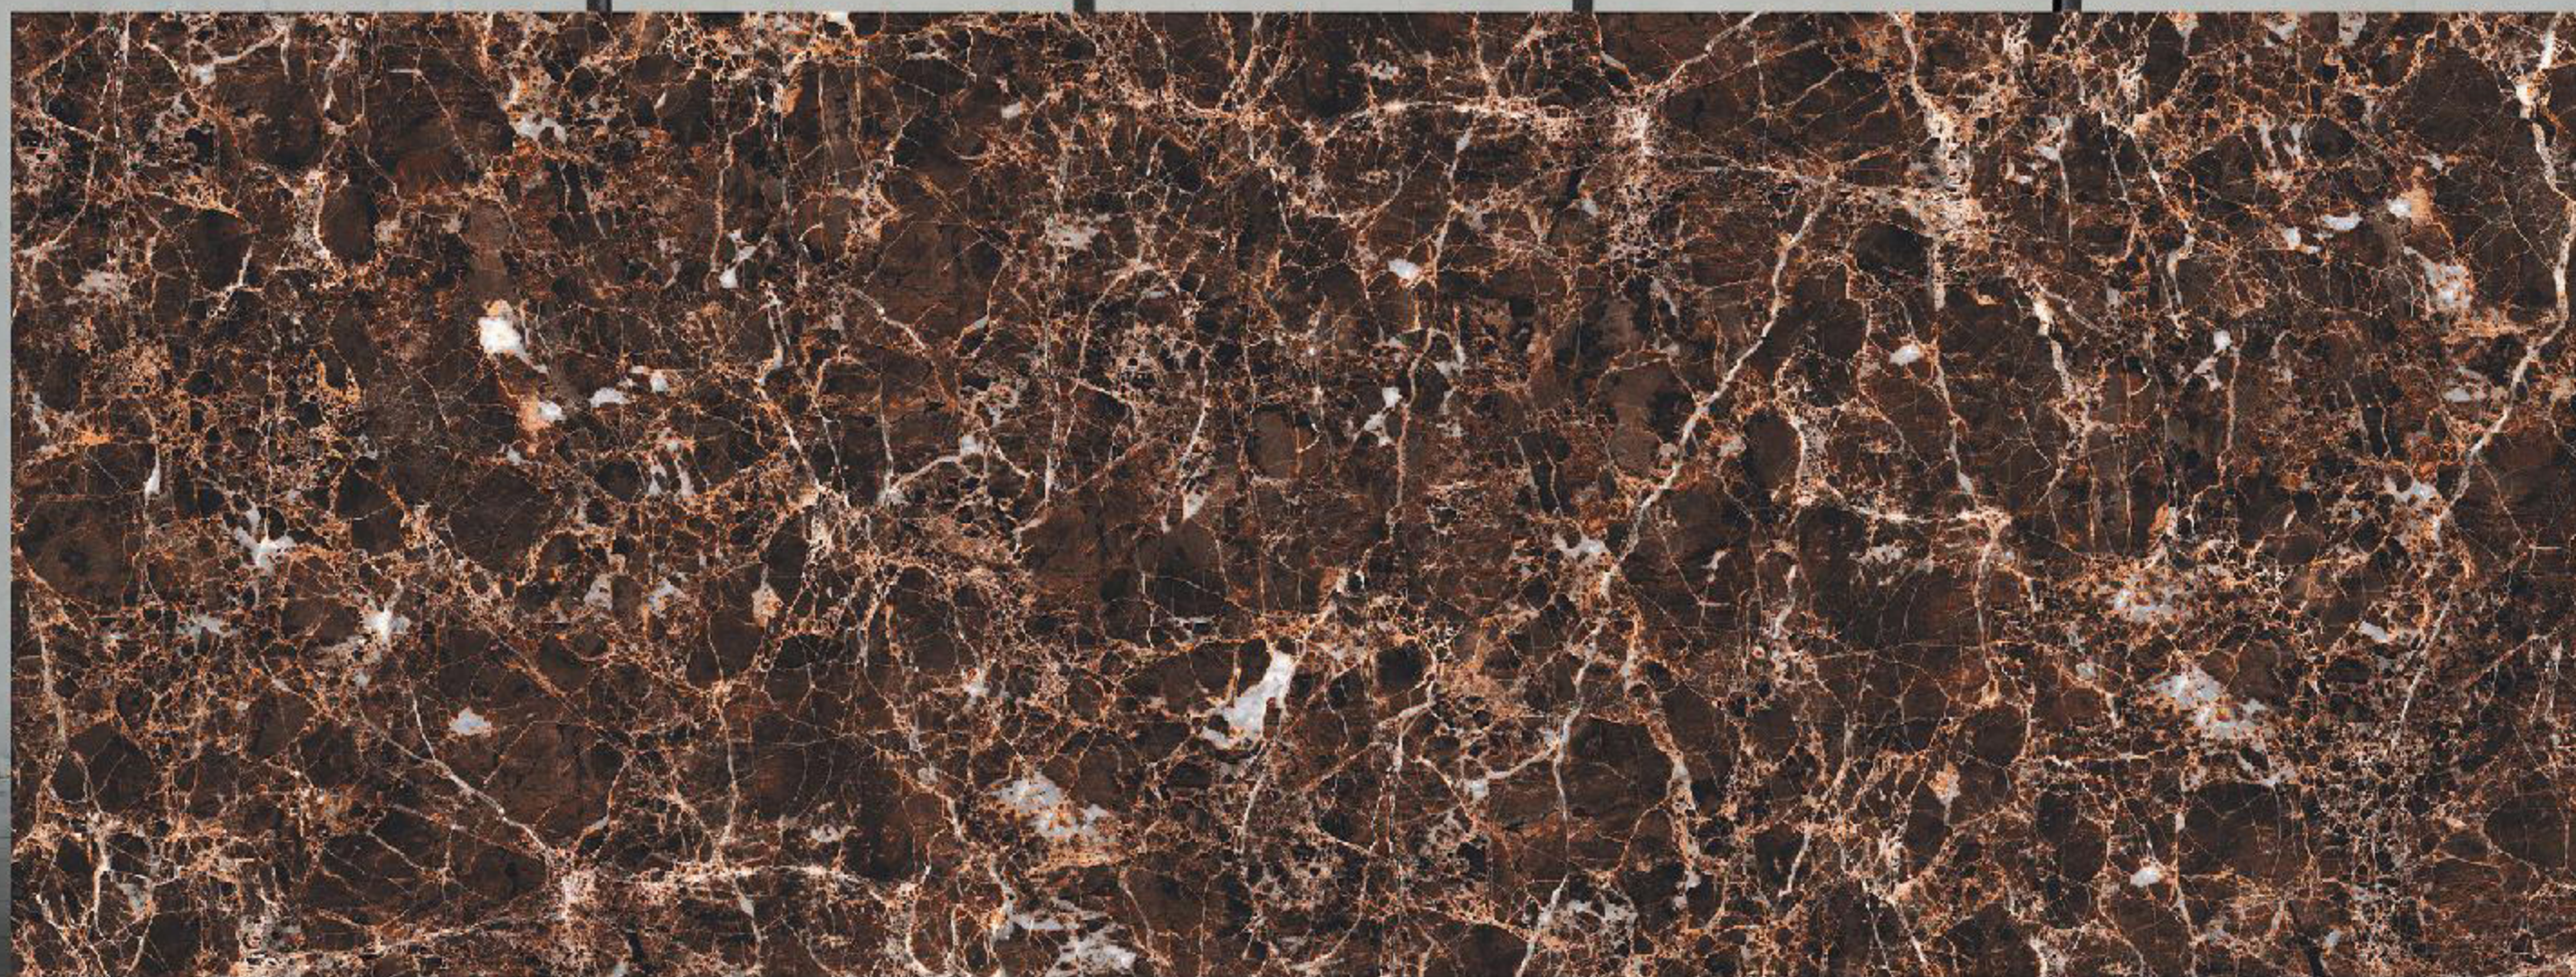

BLUE AGETE

**BODY
BLACK**

**FINISH
HIGH GLOSS**

SIZE
1200X3200 MM | 800X3200MM
1200X2800 MM | 800X2400MM
1200X2400 MM

COLONIAL BLACK

**BODY
BLACK**

**FINISH
HIGH GLOSS**

SIZE
1200X3200 MM | 800X3200MM
1200X2800 MM | 800X2400MM
1200X2400 MM