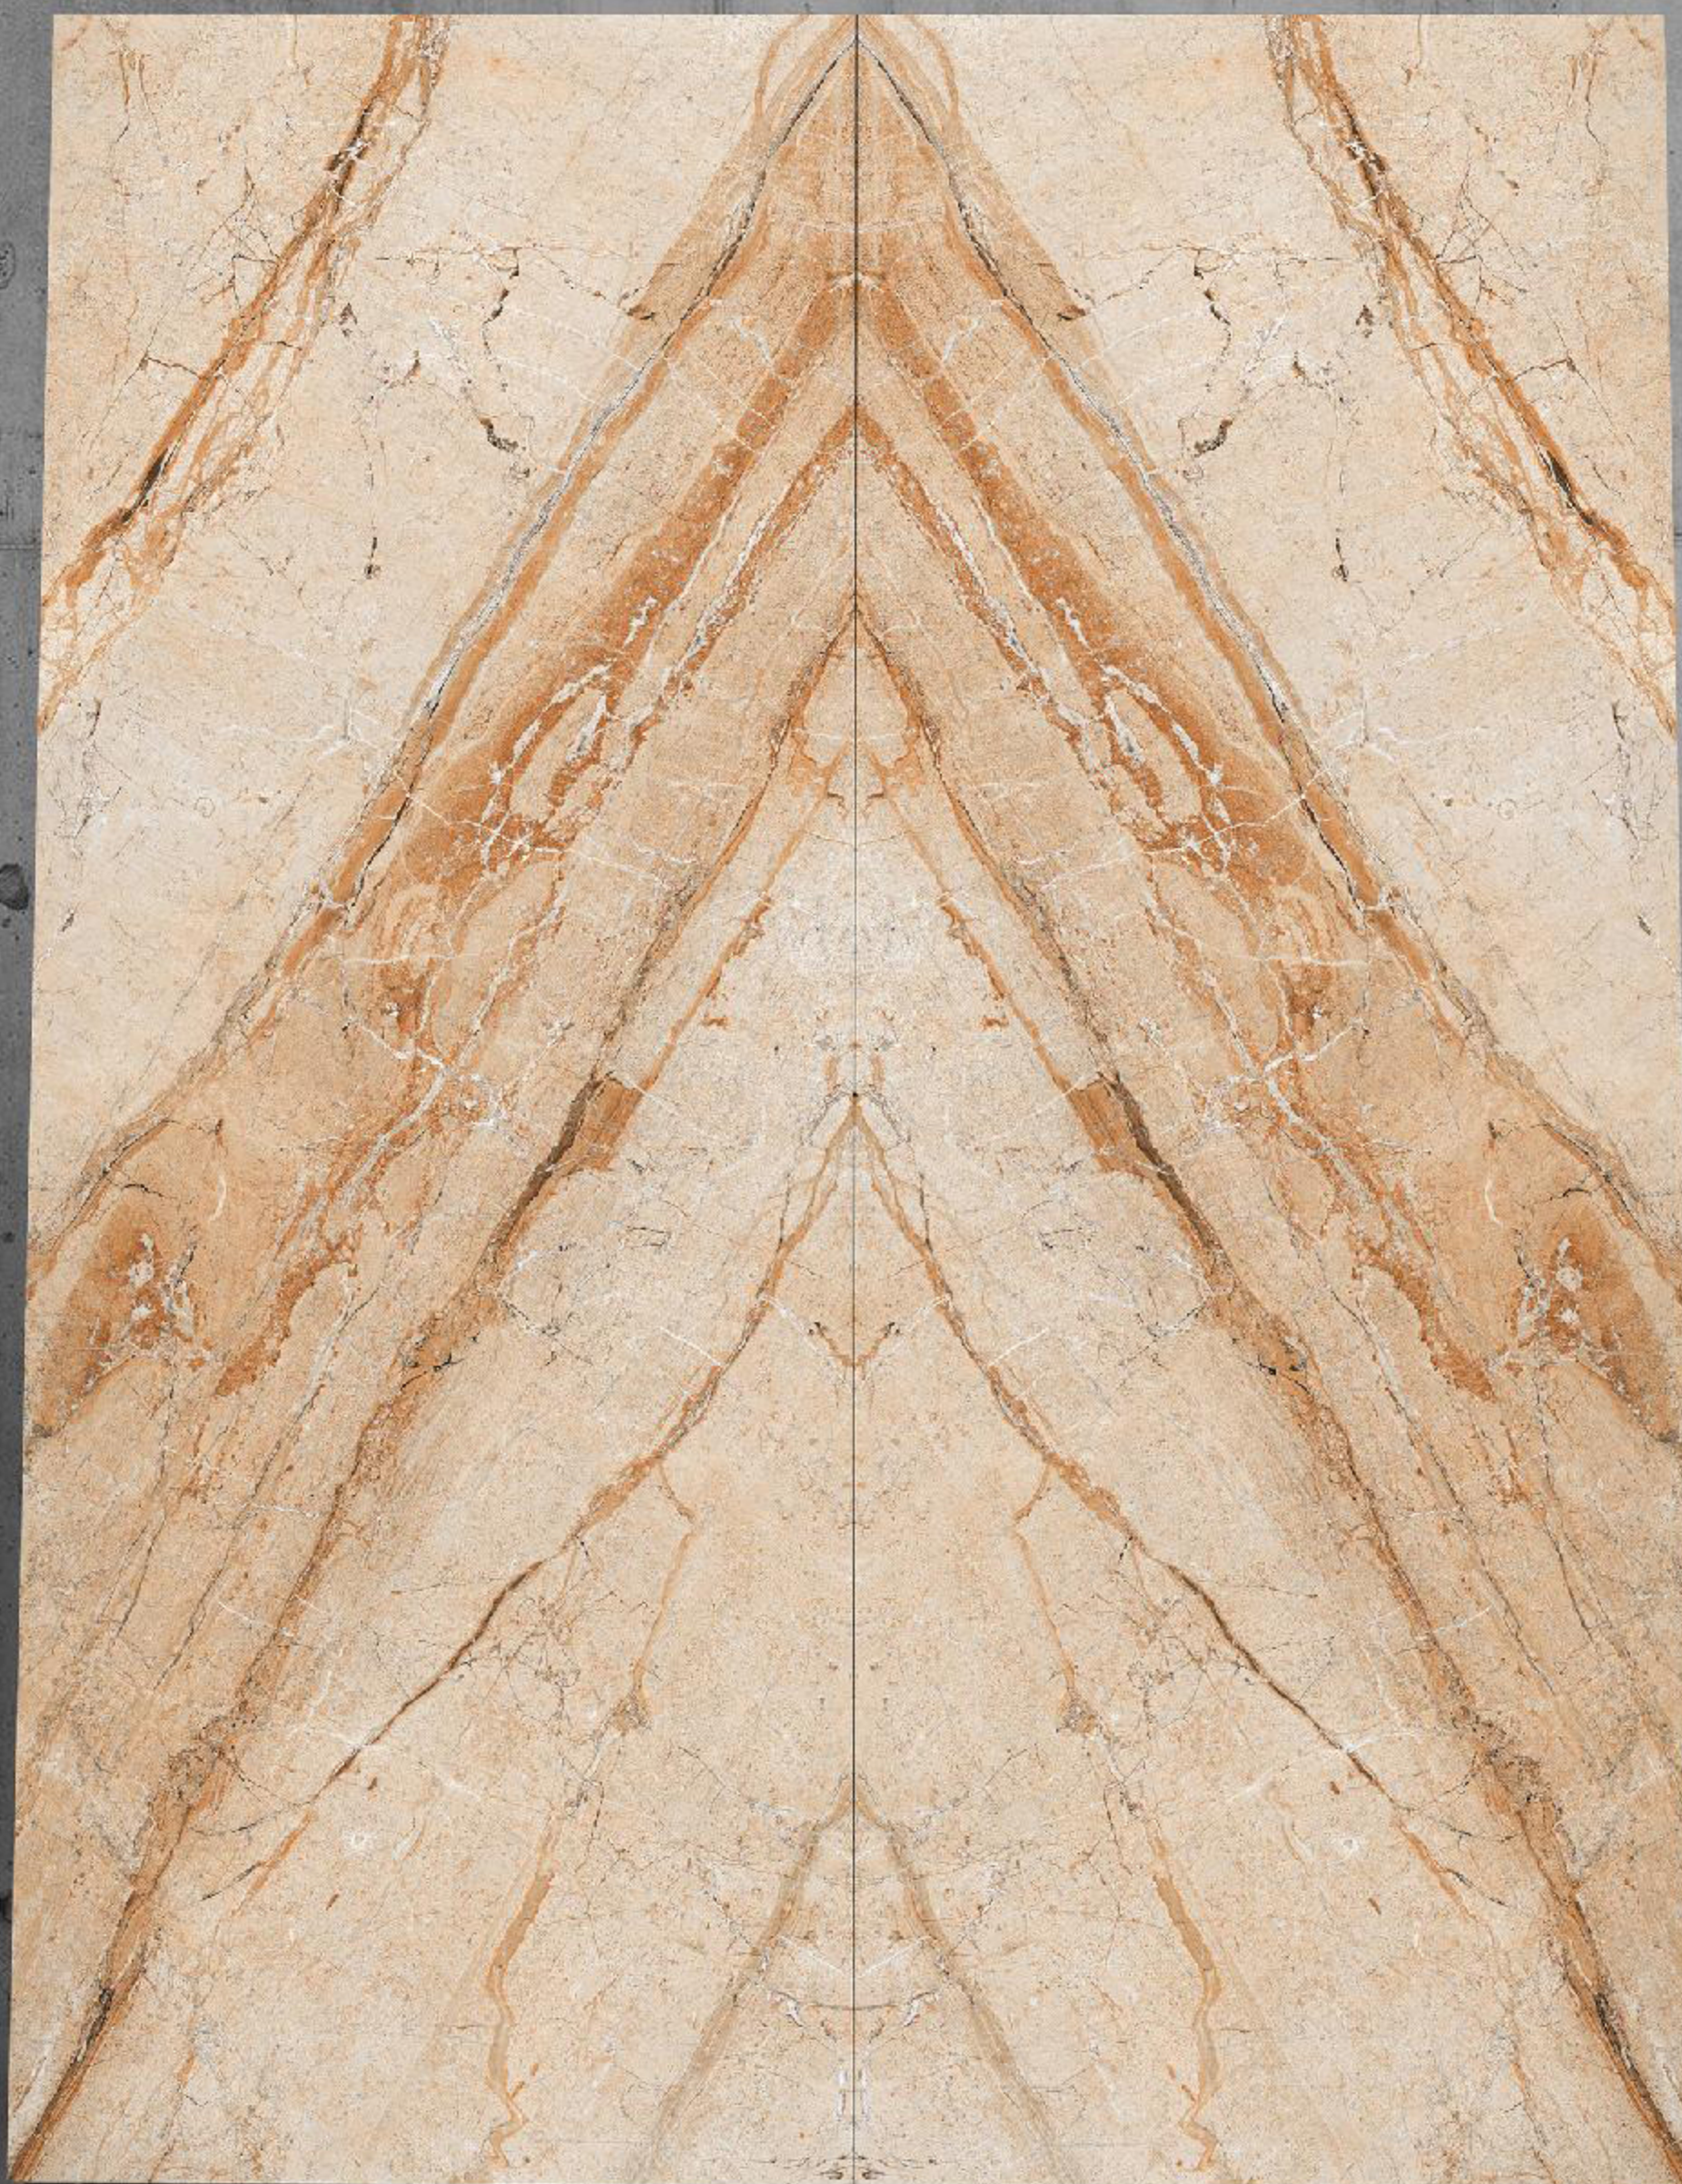

BRECCIA-A&B

**BODY
WHITE**

**FINISH
GLOSSY**

SIZE
1200X3200 MM | 800X3200MM
1200X2800 MM | 800X2400MM
1200X2400 MM