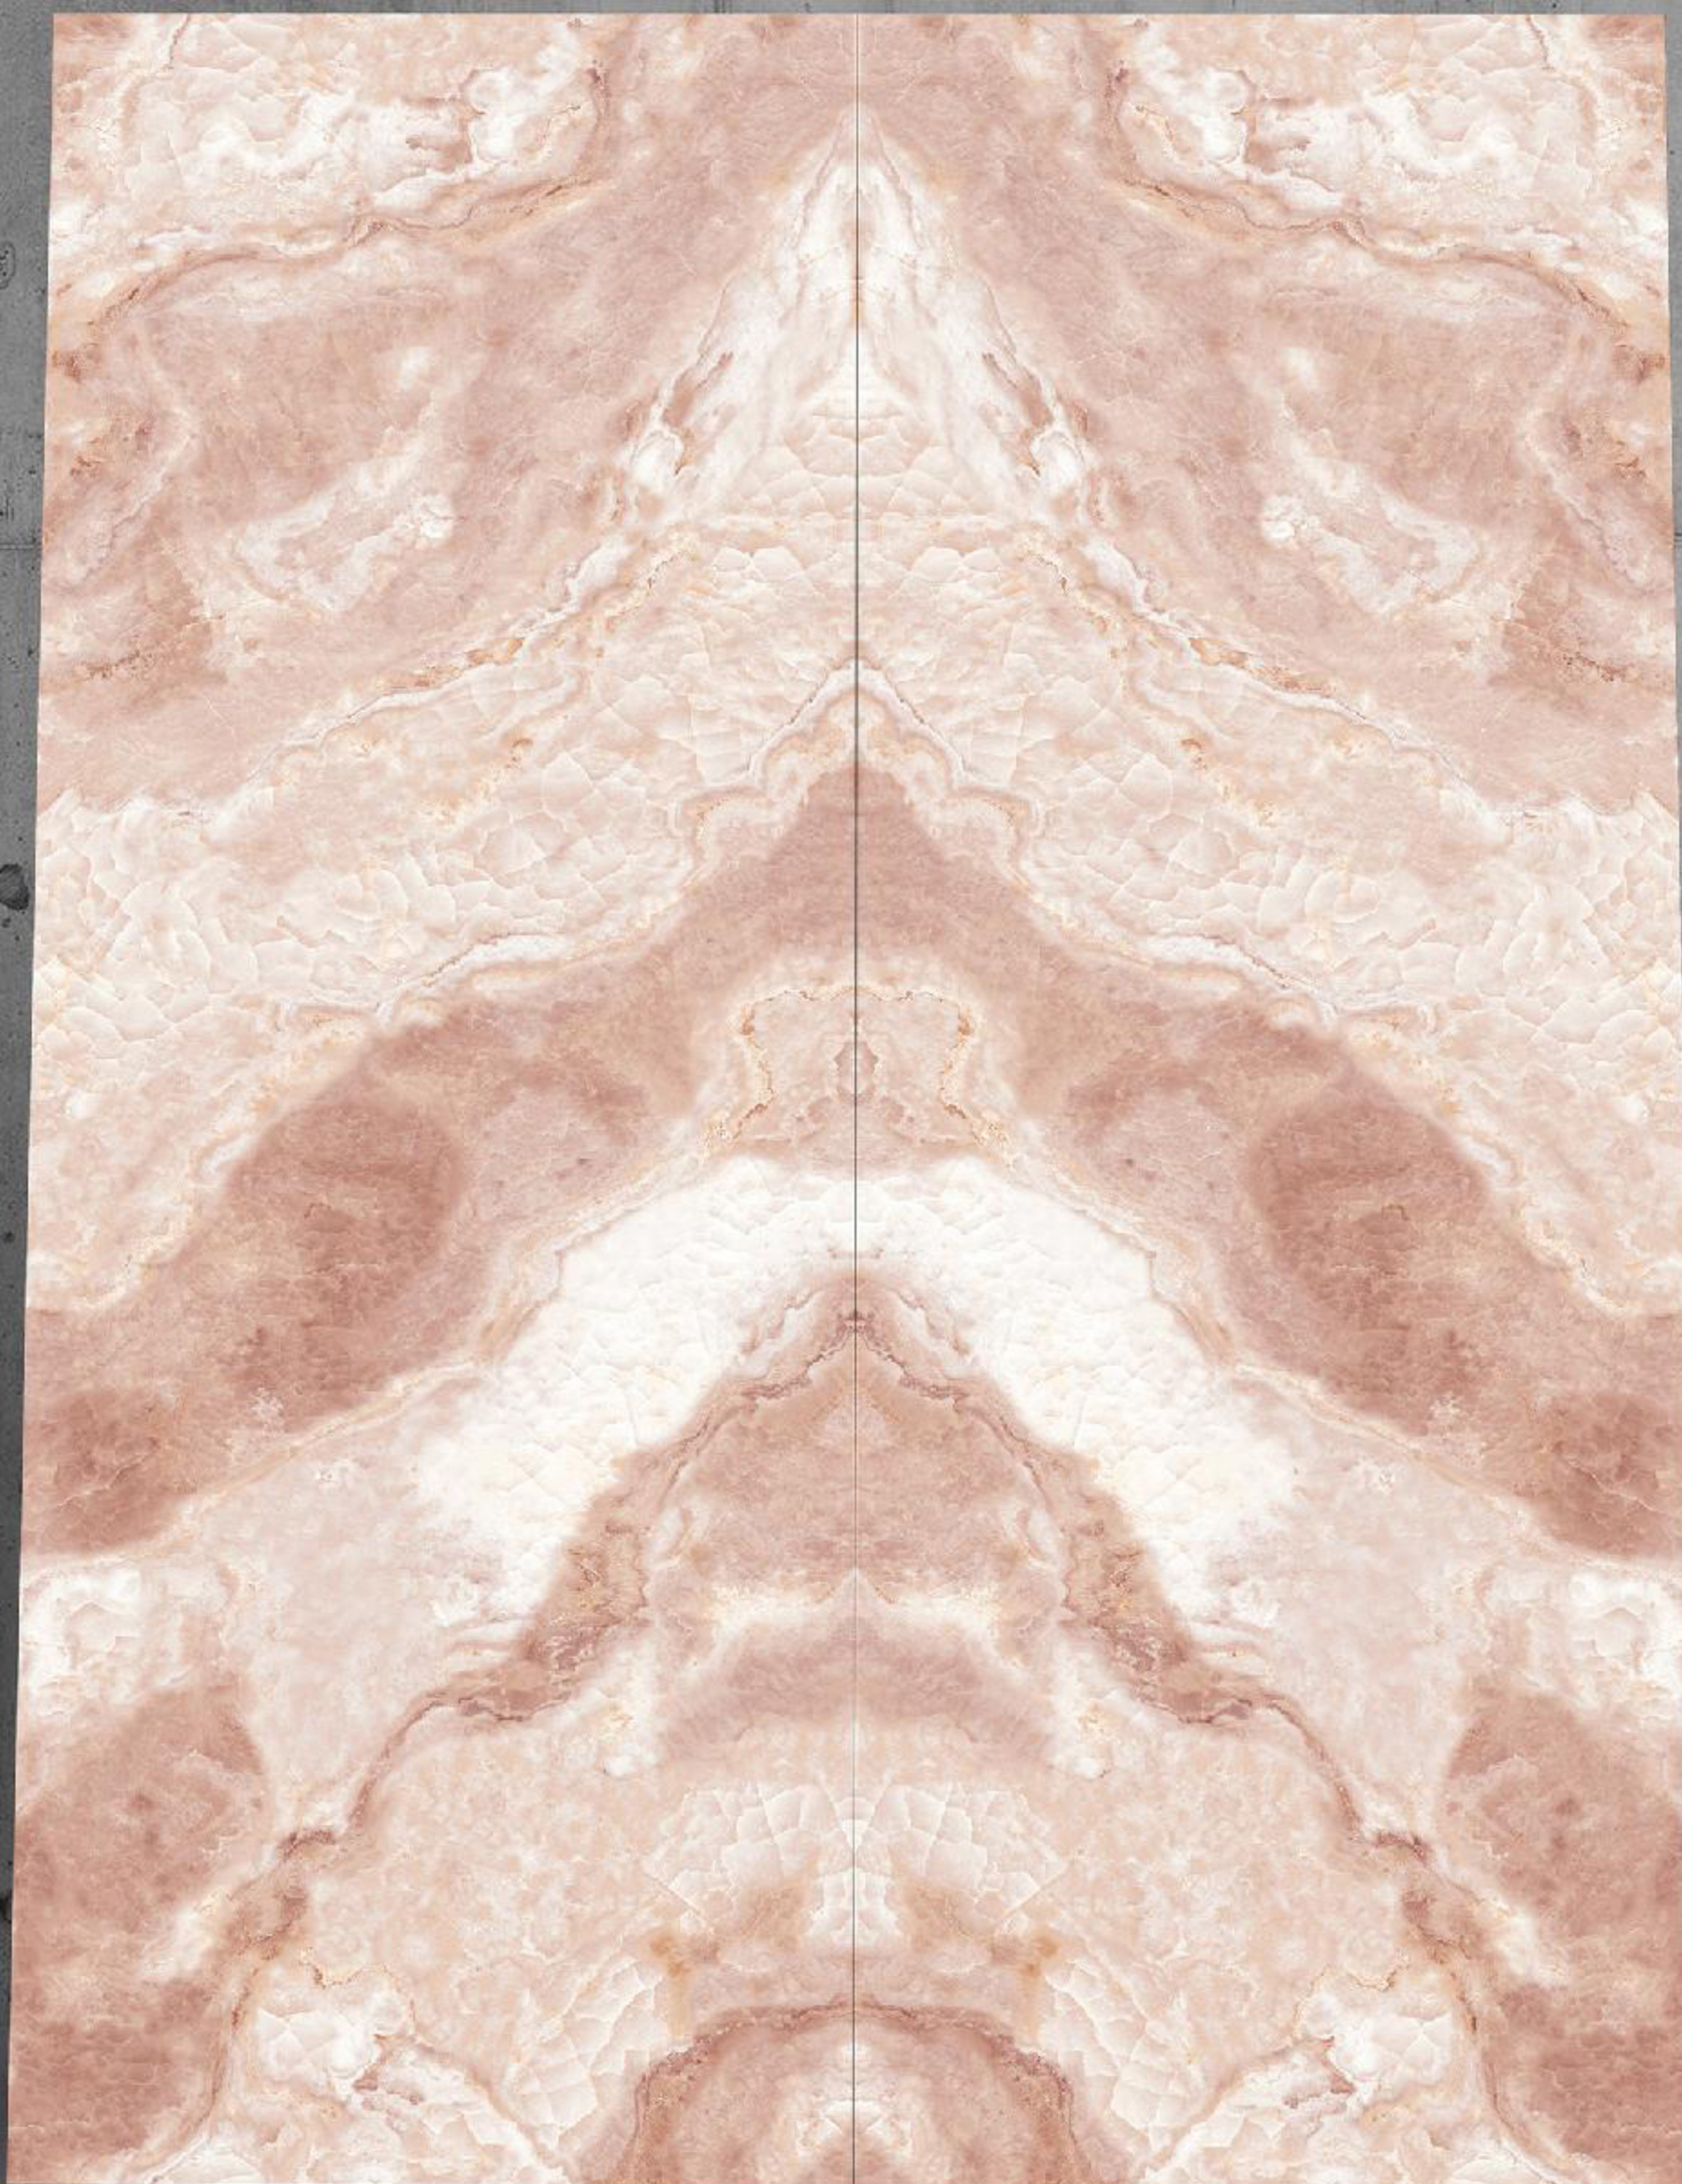

QUARTZ ROSE-A&B

**BODY
WHITE**

**FINISH
GLOSSY**

SIZE
1200X3200 MM | 800X3200MM
1200X2800 MM | 800X2400MM
1200X2400 MM