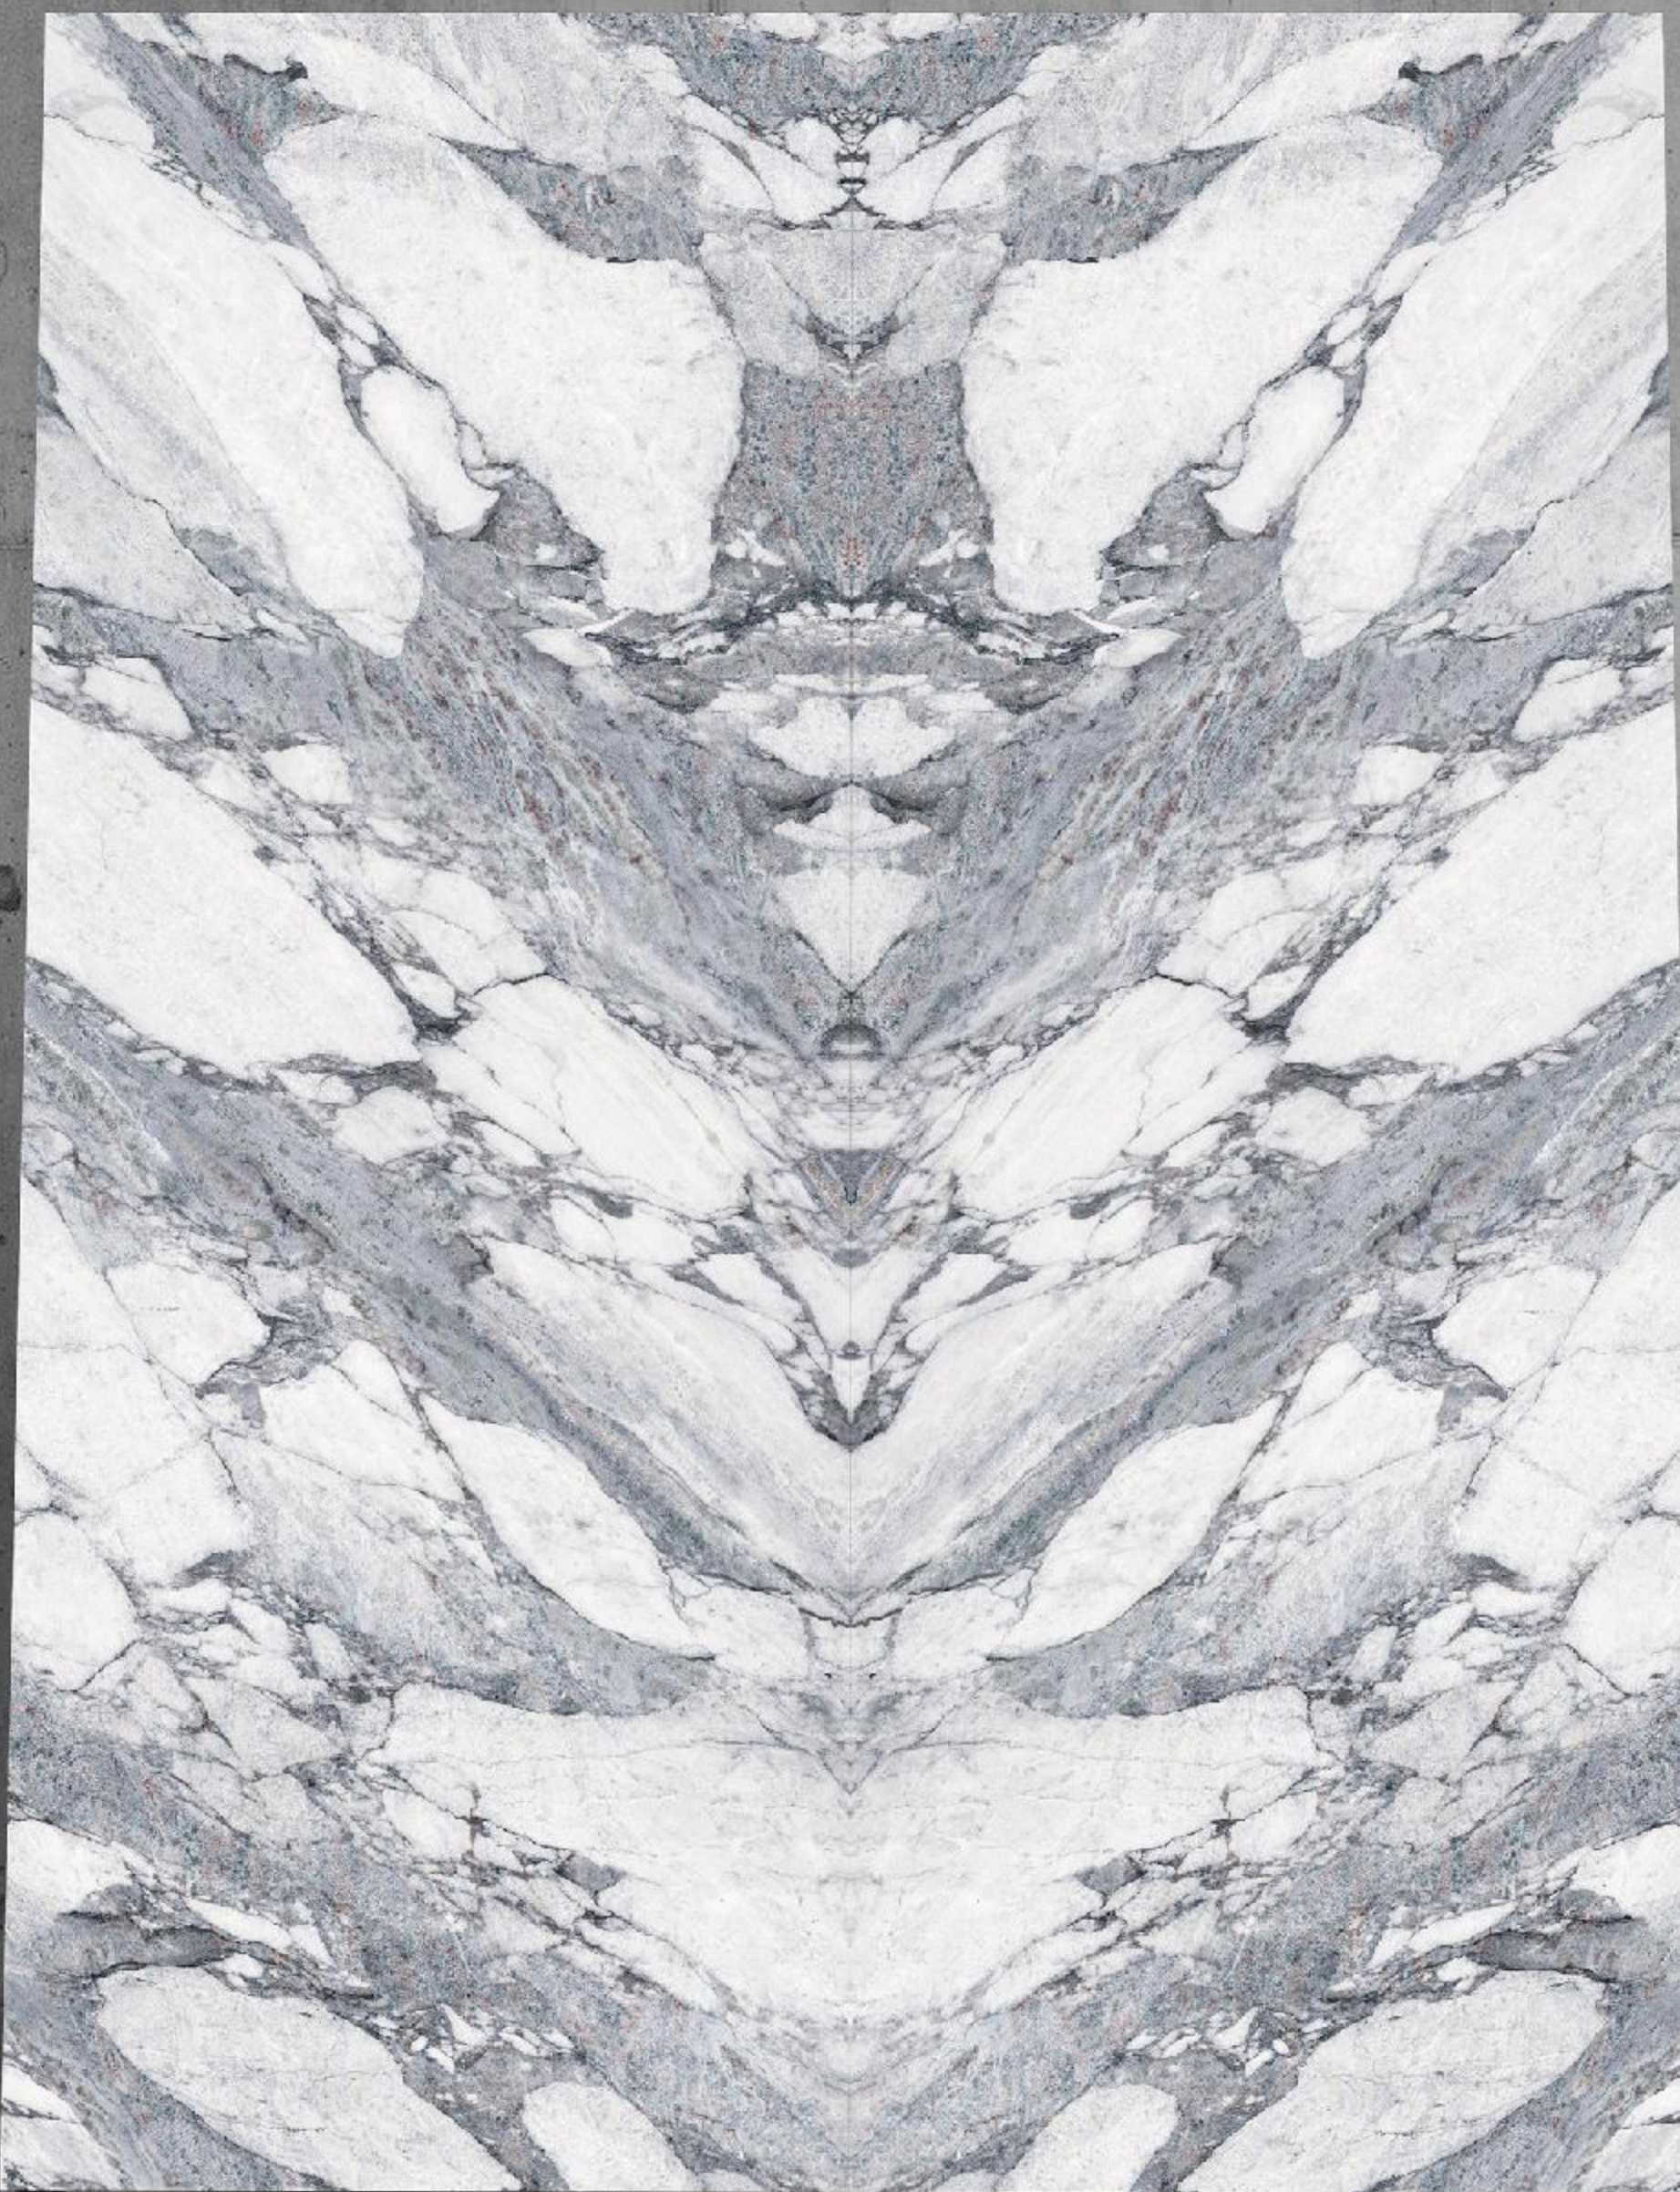

BM-RALPH NATURAL-A&E

**BODY
WHITE**

**FINISH
GLOSSY**

SIZE
1200X3200 MM | 800X3200MM
1200X2800 MM | 800X2400MM
1200X2400 MM